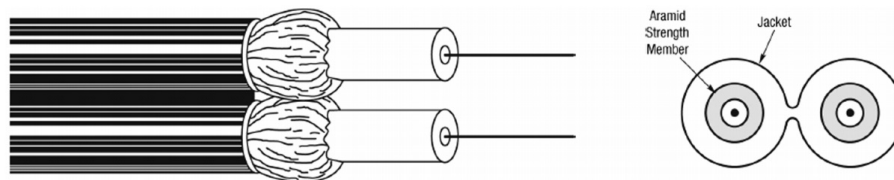

Excel Enbeam OM3 Multimode Zipcord Fibre Optic Cable 2 Core 50/125 Aqua

Item Code: 203-064

Cross-section diagram

Additional specifications

Features	Values
Insertion Loss	< 0.2 dB
Durability (500 Mating)	0.2 dB Max Increase
Operating Temperature	-40°C to +80°C
Retention Force	200 - 600 grams

Part Number Table

Part Number	Description
202-052	Excel Enbeam OM1 Multimode Zipcord Fibre Optic Cable 2 Core 62.5/125 LS0H Orange
202-054	Excel Enbeam OM1 Multimode Zipcord Fibre Optic Cable 2 Core 62.5/125 LS0H Grey
202-058	Excel Enbeam OM2 Multimode Zipcord Fibre Optic Cable 2 Core 50/125 LS0H Orange
202-059	Excel Enbeam OM3 Multimode Zipcord Fibre Optic Cable 2 Core 50/125 LS0H Orange
202-060	Excel Enbeam OS2 Singlemode Zipcord Fibre Optic Cable Duplex 2 Core 9/125 LS0H Yellow
202-130	Excel Enbeam OM3 Multimode Zipcord Fibre Optic Cable 2 Core 50/125 LS0H Black
203-060	Excel Enbeam OS2 Singlemode Zipcord Fibre Optic Cable 2 Core 9/125 LS0H Yellow
203-064	Excel Enbeam OM3 Multimode Zipcord Fibre Optic Cable 2 Core 50/125 Aqua

Excel is a world class premium performing end to end infrastructure solution designed, Manufactured, supported and delivered without compromise.

Contact us at sales@excel-networking.com

E&OE. Excel is a registered trade name of Mayflex Holdings Ltd.