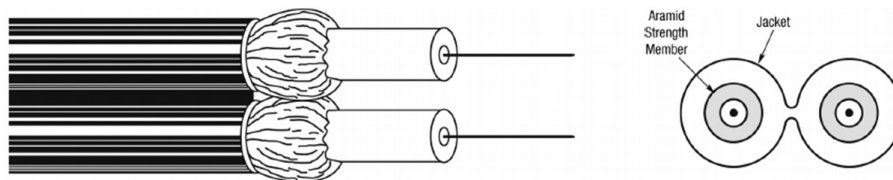

## Product Specifications

Feature	Values
Number of Cores	2
Type of tube	Zipcord
Fibre type	Multi mode 50/125
Category	OM3
Outer sheath colour	Aqua
Flame retardant according to IEC 60332-1-2	yes

## Cross-section diagram