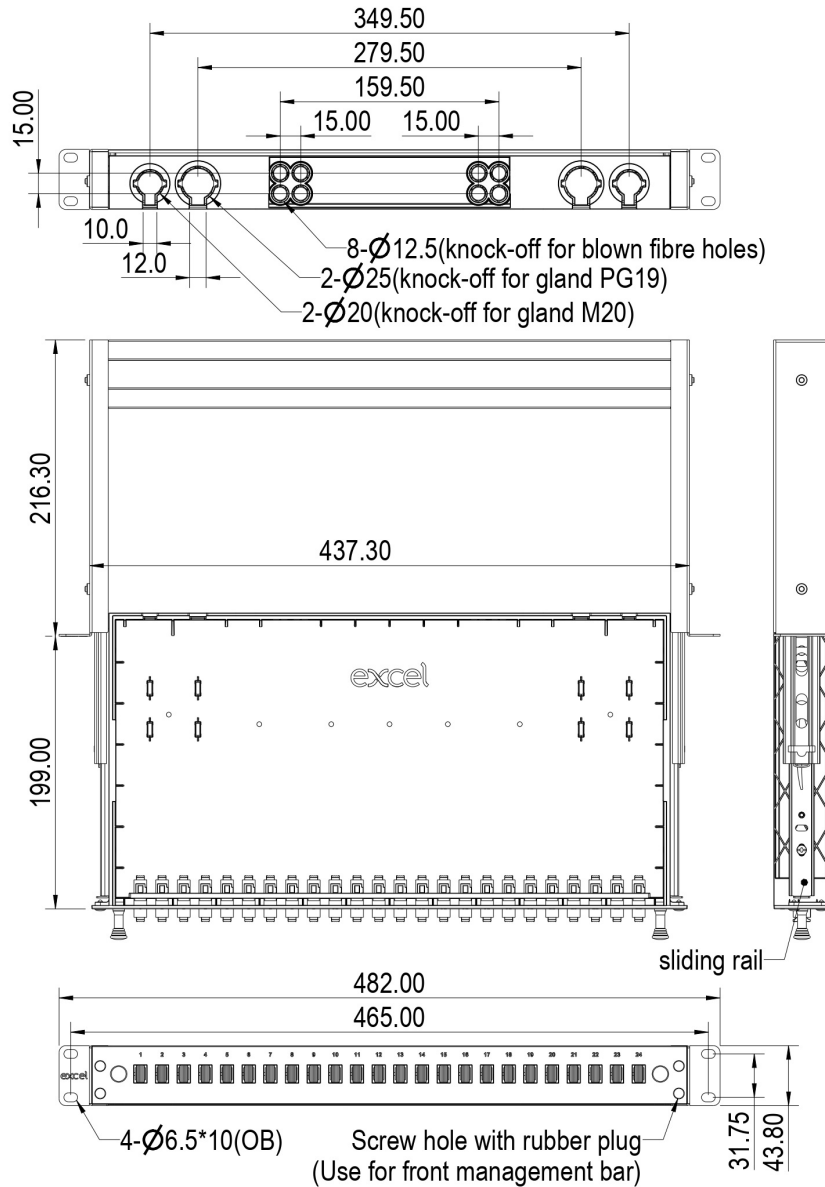

Excel Enbeam 24 Way Multimode OM3 Fibre Optic Panel 12 SC Simplex (12 Fibre)

Part Code: 203-486-PL

sales@excel-networking.com
excel-networking.com

Cable Entry 20 mm	2
Cable Entry 25 mm	2
Material	ABS and cold rolled steel
Material Thickness	1.2 mm
Material Coating	Powder coating
RoHs Compliant Adaptor	Yes
Designed in accordance with	ISO/IEC 11801, IEC60304, IEC61754, TIA/EIA 568.D

Included accessories

Accessories	Quantity
Cable Gland (PG 13.5)	1
Cable Gland (PG 19)	1
Nylon cable tie	7
Adjustable cable tie	4
24 Position splice holder	1 to 3 Dependant on fibre count
Label holder (210 x 9.2 mm)	2
Mounting twist tie	4
Cage nuts and screws	1 pack

Excel Enbeam 24 Way Multimode OM3 Fibre Optic Panel 12 SC Simplex (12 Fibre)

Part Code: 203-486-PL

sales@excel-networking.com
excel-networking.com

Product drawing