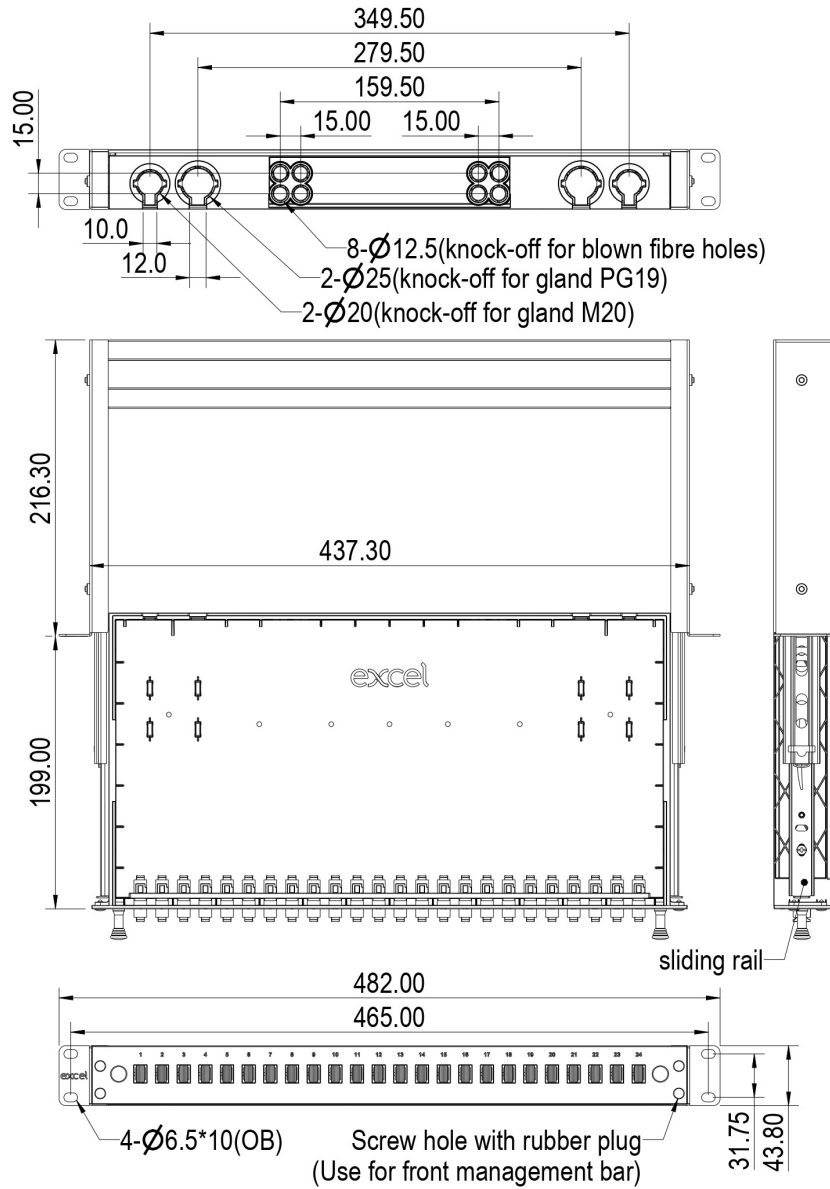

Excel Enbeam 24 Way Multimode OM3 Fibre Optic Panel 12 SC Simplex (12 Fibre)

Part Code: 203-486-PL

sales@excel-networking.com
excel-networking.com

Cable Entry 20 mm	2
Cable Entry 25 mm	2
Material	ABS and cold rolled steel
Material Thickness	1.2 mm
Material Coating	Powder coating
RoHs Compliant Adaptor	Yes
Designed in accordance with	ISO/IEC 11801, IEC60304, IEC61754, TIA/EIA 568.D

Included accessories

Accessories	Quantity
Cable Gland (PG 13.5)	1
Cable Gland (PG 19)	1
Nylon cable tie	7
Adjustable cable tie	4
24 Position splice holder	1 to 3 Dependant on fibre count
Label holder (210 x 9.2 mm)	2
Mounting twist tie	4
Cage nuts and screws	1 pack

Excel Enbeam 24 Way Multimode OM3 Fibre Optic Panel 12 SC Simplex (12 Fibre)

Part Code: 203-486-PL

sales@excel-networking.com
excel-networking.com

Product drawing