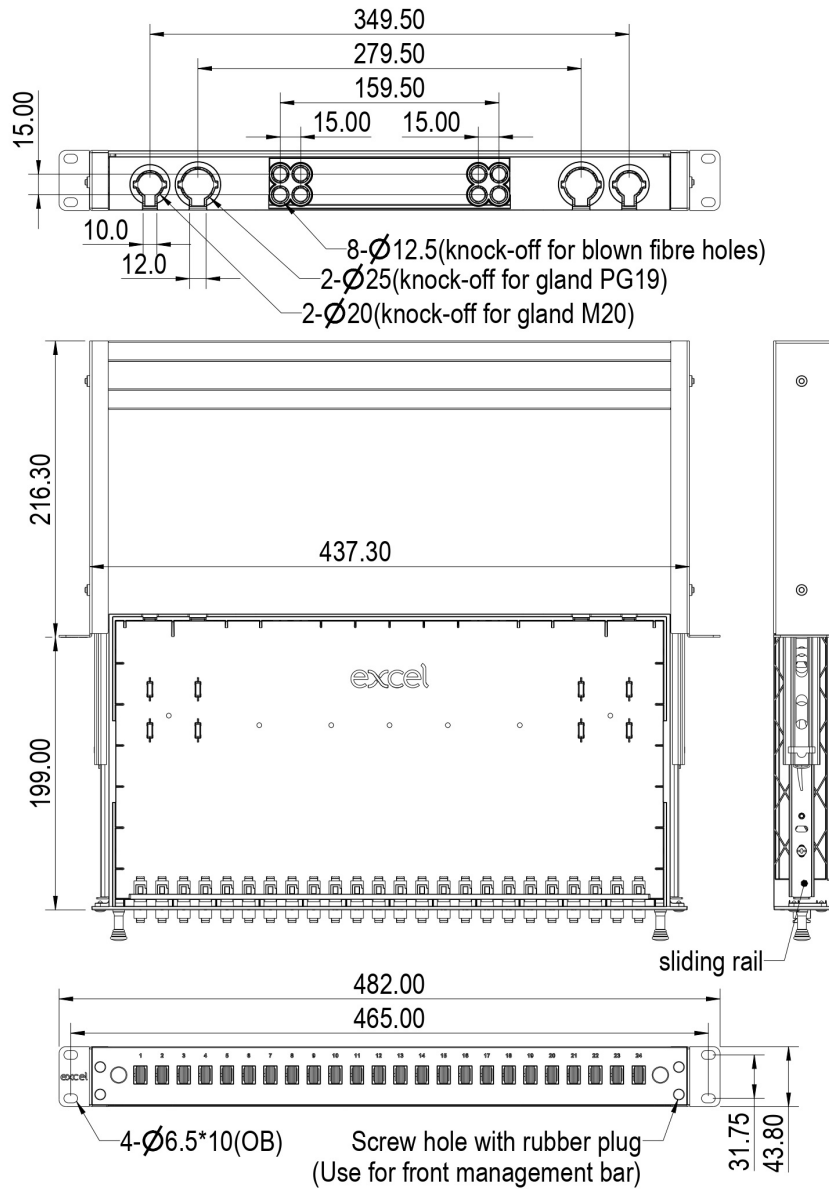

Excel Enbeam 24 Way Multimode OM3 Fibre Optic Panel 12 SC Simplex (12 Fibre)

Item Code: 203-486-PL

Included accessories

Accessories	Quantity
Cable Gland (PG 13.5)	1
Cable Gland(PG 19)	1
Nylon cable tie	7
Adjustable cable tie	4
24 Position splice holder	1 to 3 Dependant on fibre count
Label holder (210 x 9.2 mm)	2
Mounting twist tie	4
Cage nuts and screws	1 pack

Excel Enbeam 24 Way Multimode OM3 Fibre Optic Panel 12 SC Simplex (12 Fibre)

Item Code: 203-486-PL

Product drawing