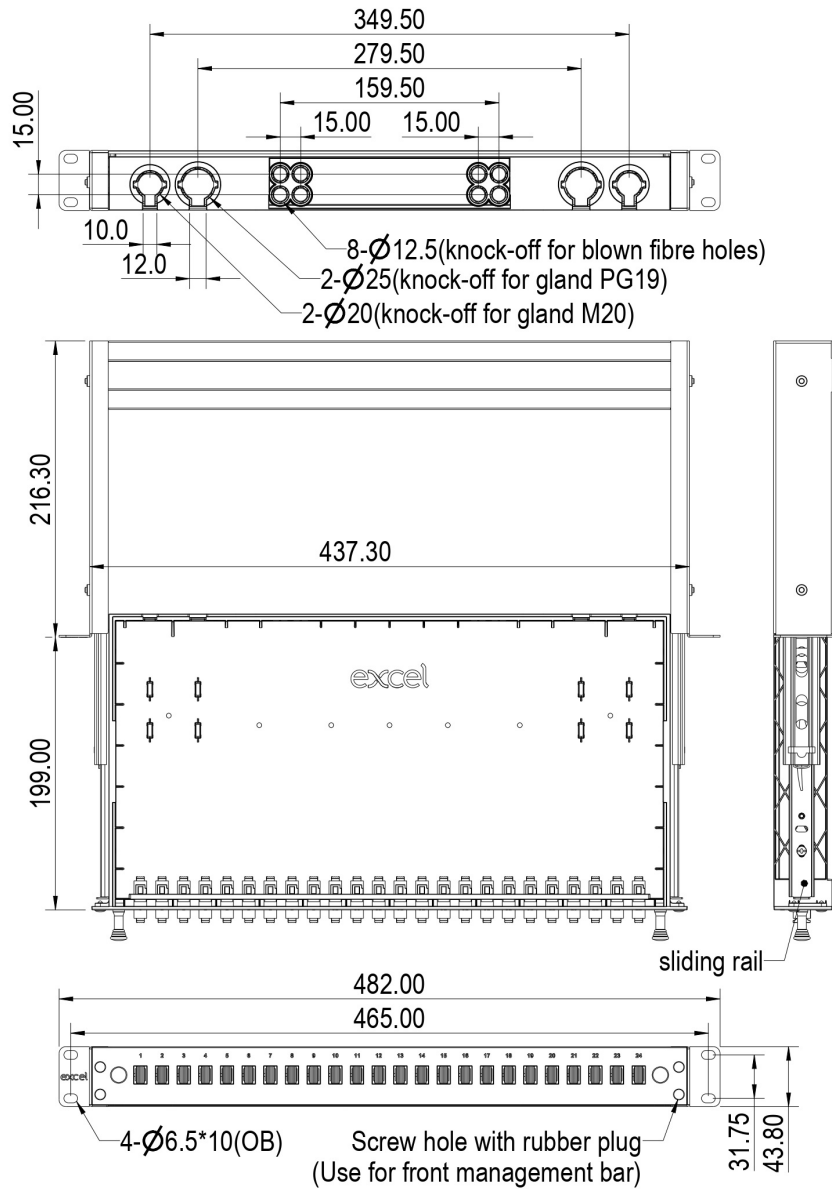

Excel Enbeam 24 Way Multimode OM3 Fibre Optic Panel 24 SC Simplex (24 Fibre)

Item Code: 203-487-PL

Included accessories

Accessories	Quantity
Cable Gland (PG 13.5)	1
Cable Gland(PG 19)	1
Nylon cable tie	7
Adjustable cable tie	4
24 Position splice holder	1 to 3 Dependant on fibre count
Label holder (210 x 9.2 mm)	2
Mounting twist tie	4
Cage nuts and screws	1 pack

Excel Enbeam 24 Way Multimode OM3 Fibre Optic Panel 24 SC Simplex (24 Fibre)

Item Code: 203-487-PL

Product drawing