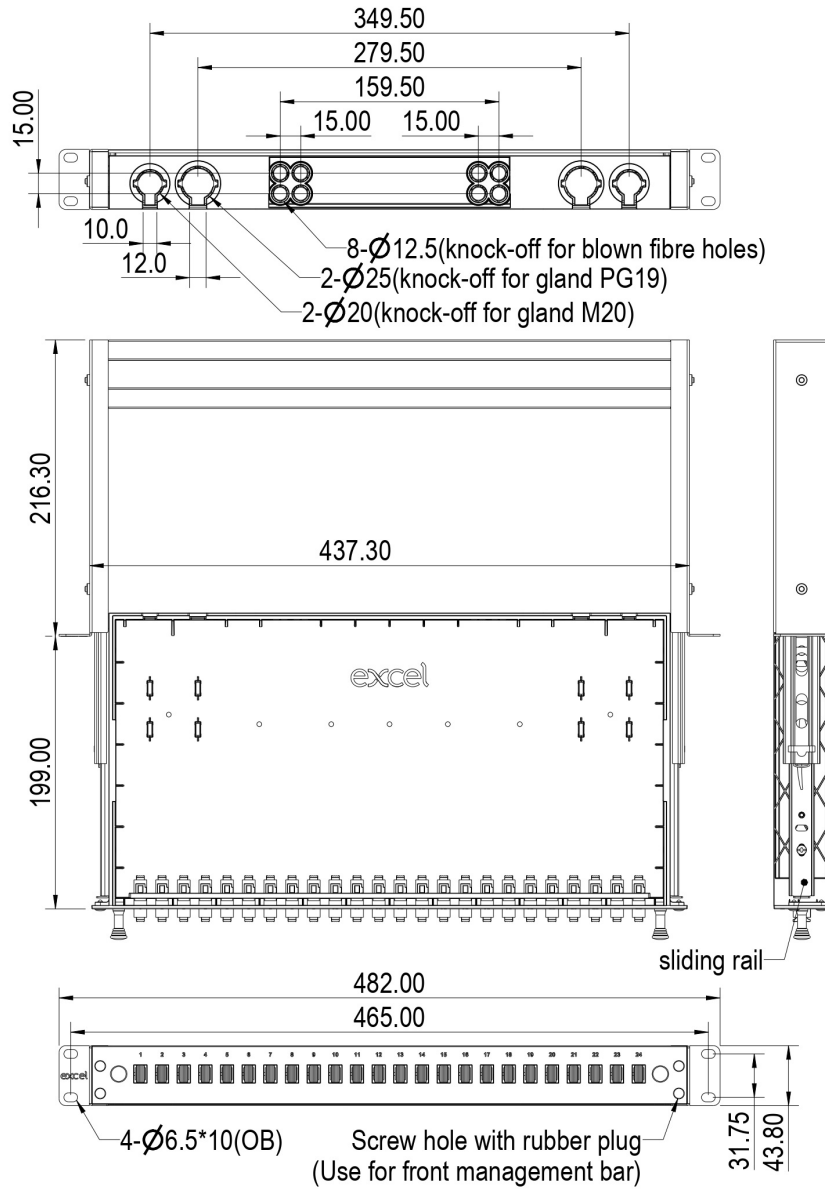

Cable Entry 20 mm	2
Cable Entry 25 mm	2
Material	ABS and cold rolled steel
Material Thickness	1.2 mm
Material Coating	Powder coating
RoHs Compliant Adaptor	Yes
Designed in accordance with	ISO/IEC 11801, IEC60304, IEC61754, TIA/EIA 568.D

Included accessories

Accessories	Quantity
Cable Gland (PG 13.5)	1
Cable Gland (PG 19)	1
Nylon cable tie	7
Adjustable cable tie	4
24 Position splice holder	1 to 3 Dependant on fibre count
Label holder (210 x 9.2 mm)	2
Mounting twist tie	4
Cage nuts and screws	1 pack

Excel Enbeam 24 Way Multimode OM3 Fibre Optic Panel 24 SC Simplex (24 Fibre)

Part Code: 203-487-PL

sales@excel-networking.com
excel-networking.com

Product drawing

SC simplex adaptor with dust caps

Excel Enbeam 24 Way Multimode OM3 Fibre Optic Panel 24 SC Simplex (24 Fibre)