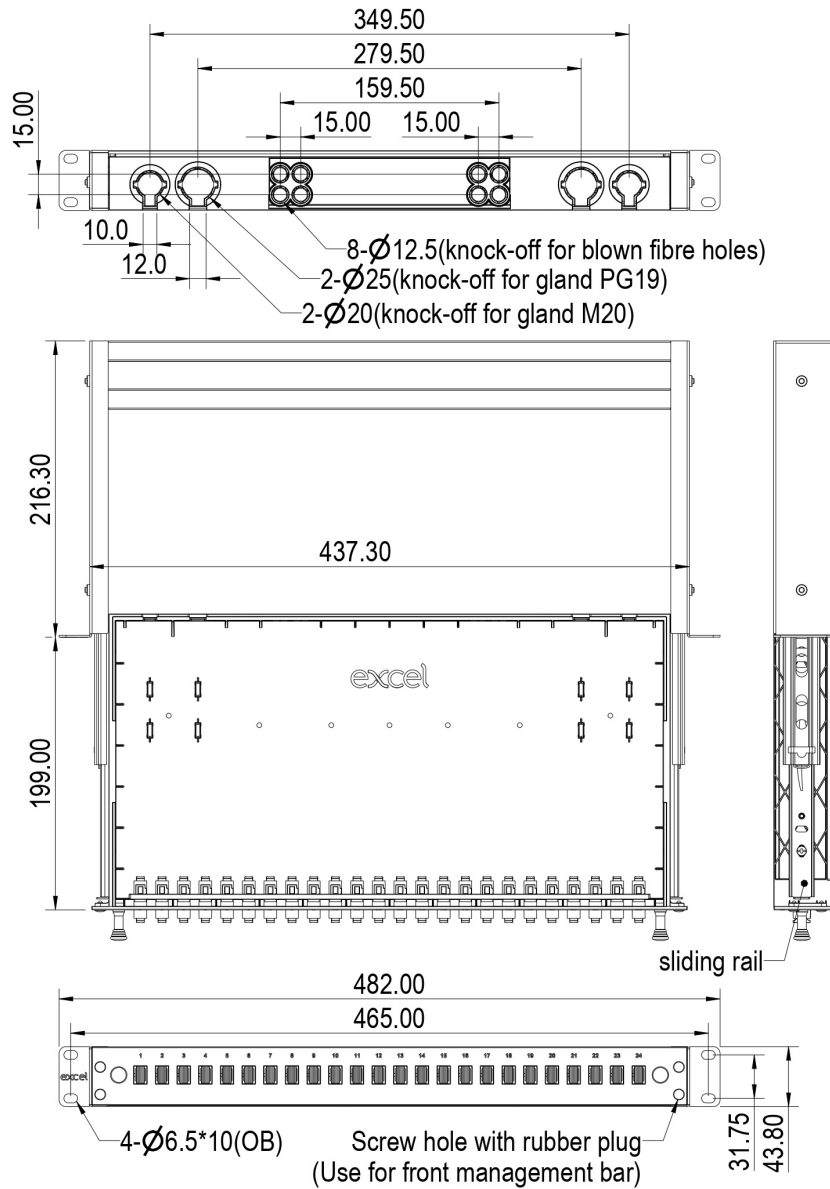

Excel Enbeam 24 Way Multimode OM3 Fibre Optic Panel 24 SC Simplex (24 Fibre)

Item Code: 203-487-PL

Included accessories

Accessories	Quantity
Cable Gland (PG 13.5)	1
Cable Gland(PG 19)	1
Nylon cable tie	7
Adjustable cable tie	4
24 Position splice holder	1 to 3 Dependant on fibre count
Label holder (210 x 9.2 mm)	2
Mounting twist tie	4
Cage nuts and screws	1 pack

Excel Enbeam 24 Way Multimode OM3 Fibre Optic Panel 24 SC Simplex (24 Fibre)

Item Code: 203-487-PL

Product drawing