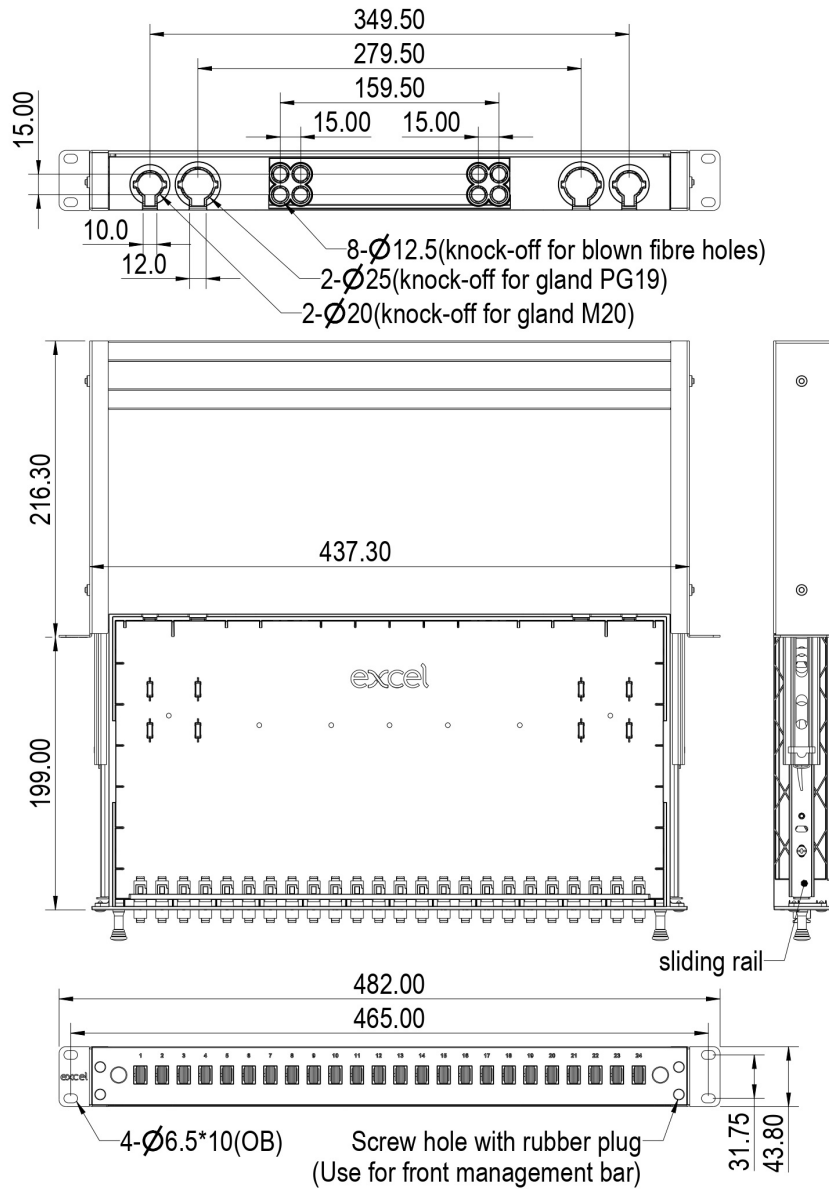

Additional specifications

Feature	Value
Operating Temperature	-40 to +80 °C
IP Rating	IP20
Cable Entry 20 mm	2
Cable Entry 25 mm	2
Material	ABS and cold rolled steel
Material Thickness	1.2 mm
Material Coating	Powder coating
RoHs Compliant Adaptor	Yes
Designed in accordance with	ISO/IEC 11801, IEC60304, IEC61754, TIA/EIA 568.D

Excel Enbeam 24 Way Multimode OM3 Fibre Optic Panel 24 SC Simplex (24 Fibre)

Item Code: 203-487-PL

Included accessories

Accessories	Quantity
Cable Gland (PG 13.5)	1
Cable Gland(PG 19)	1
Nylon cable tie	7
Adjustable cable tie	4
24 Position splice holder	1 to 3 Dependant on fibre count
Label holder (210 x 9.2 mm)	2
Mounting twist tie	4
Cage nuts and screws	1 pack