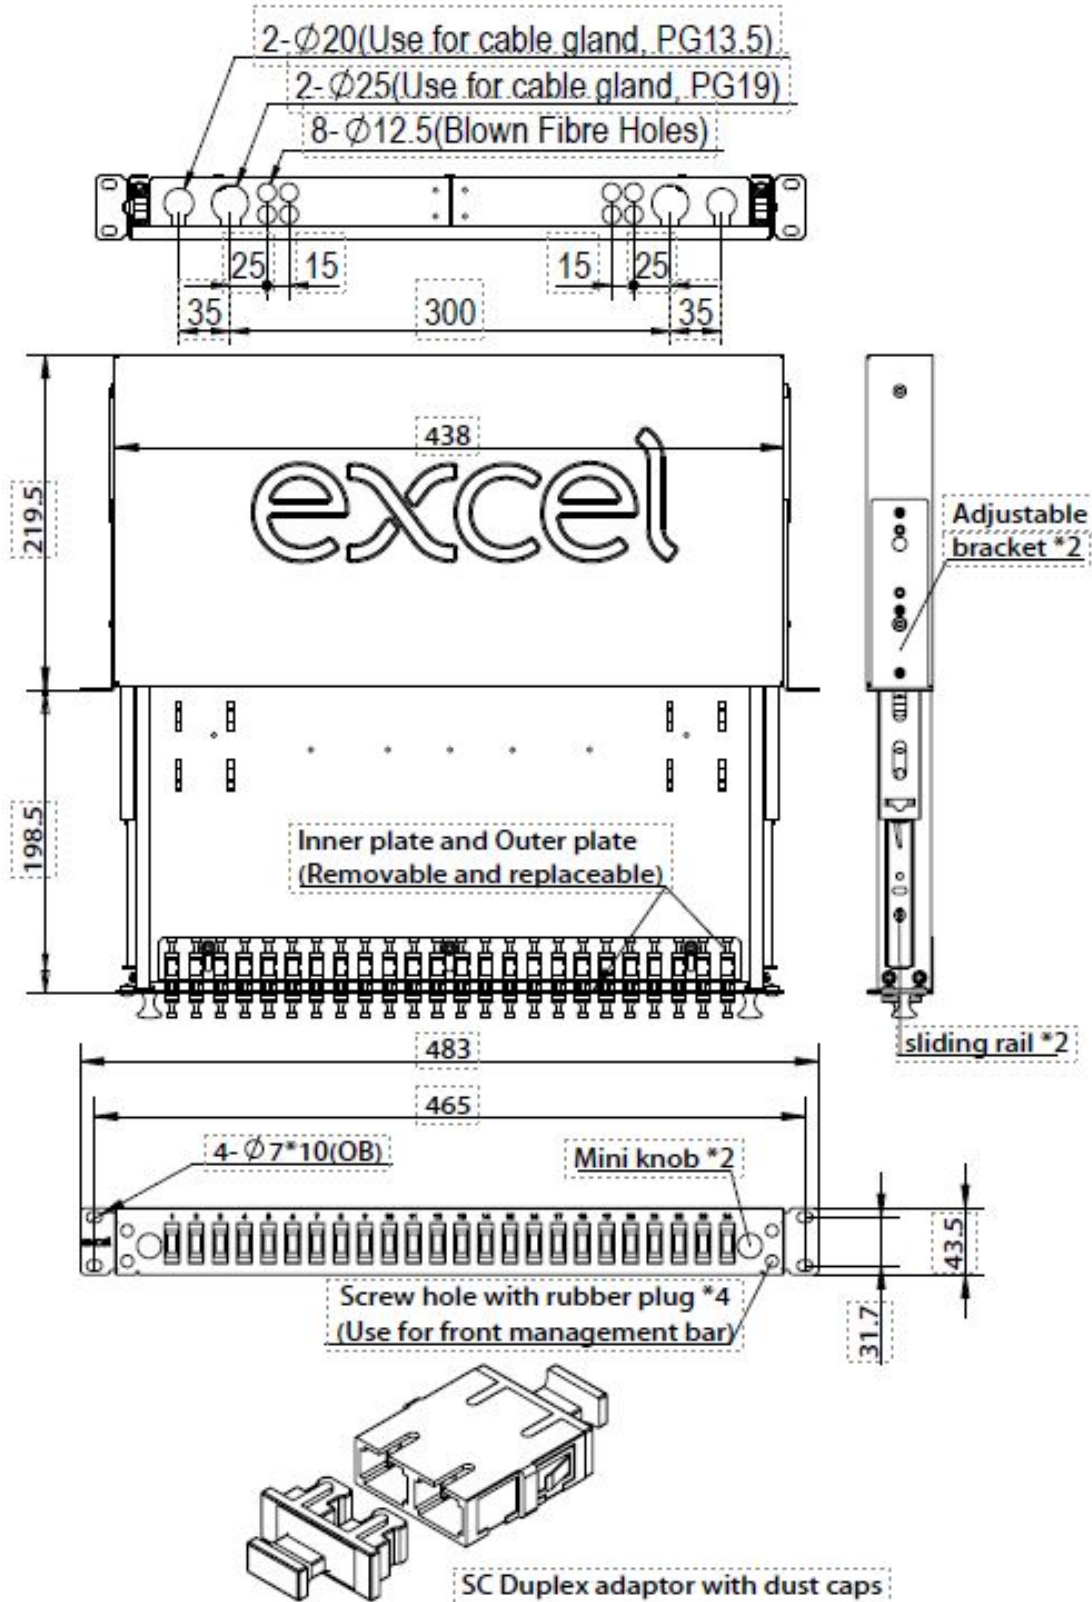

Excel Enbeam 24 Way Multimode Fibre Optic Panel 12 SC Duplex (24 Fibre) Aqua

Part Code: 203-530

sales@excel-networking.com
excel-networking.com

Product drawings

Excel Enbeam 24 Way Multimode Fibre Optic Panel 12 SC Duplex (24 Fibre) Aqua

Part Code: 203-530

sales@excel-networking.com
excel-networking.com

Excel Enbeam 24 Way Multimode Fibre Optic Panel 12 SC Duplex (24 Fibre) Aqua

Part Code: 203-530

sales@excel-networking.com
excel-networking.com