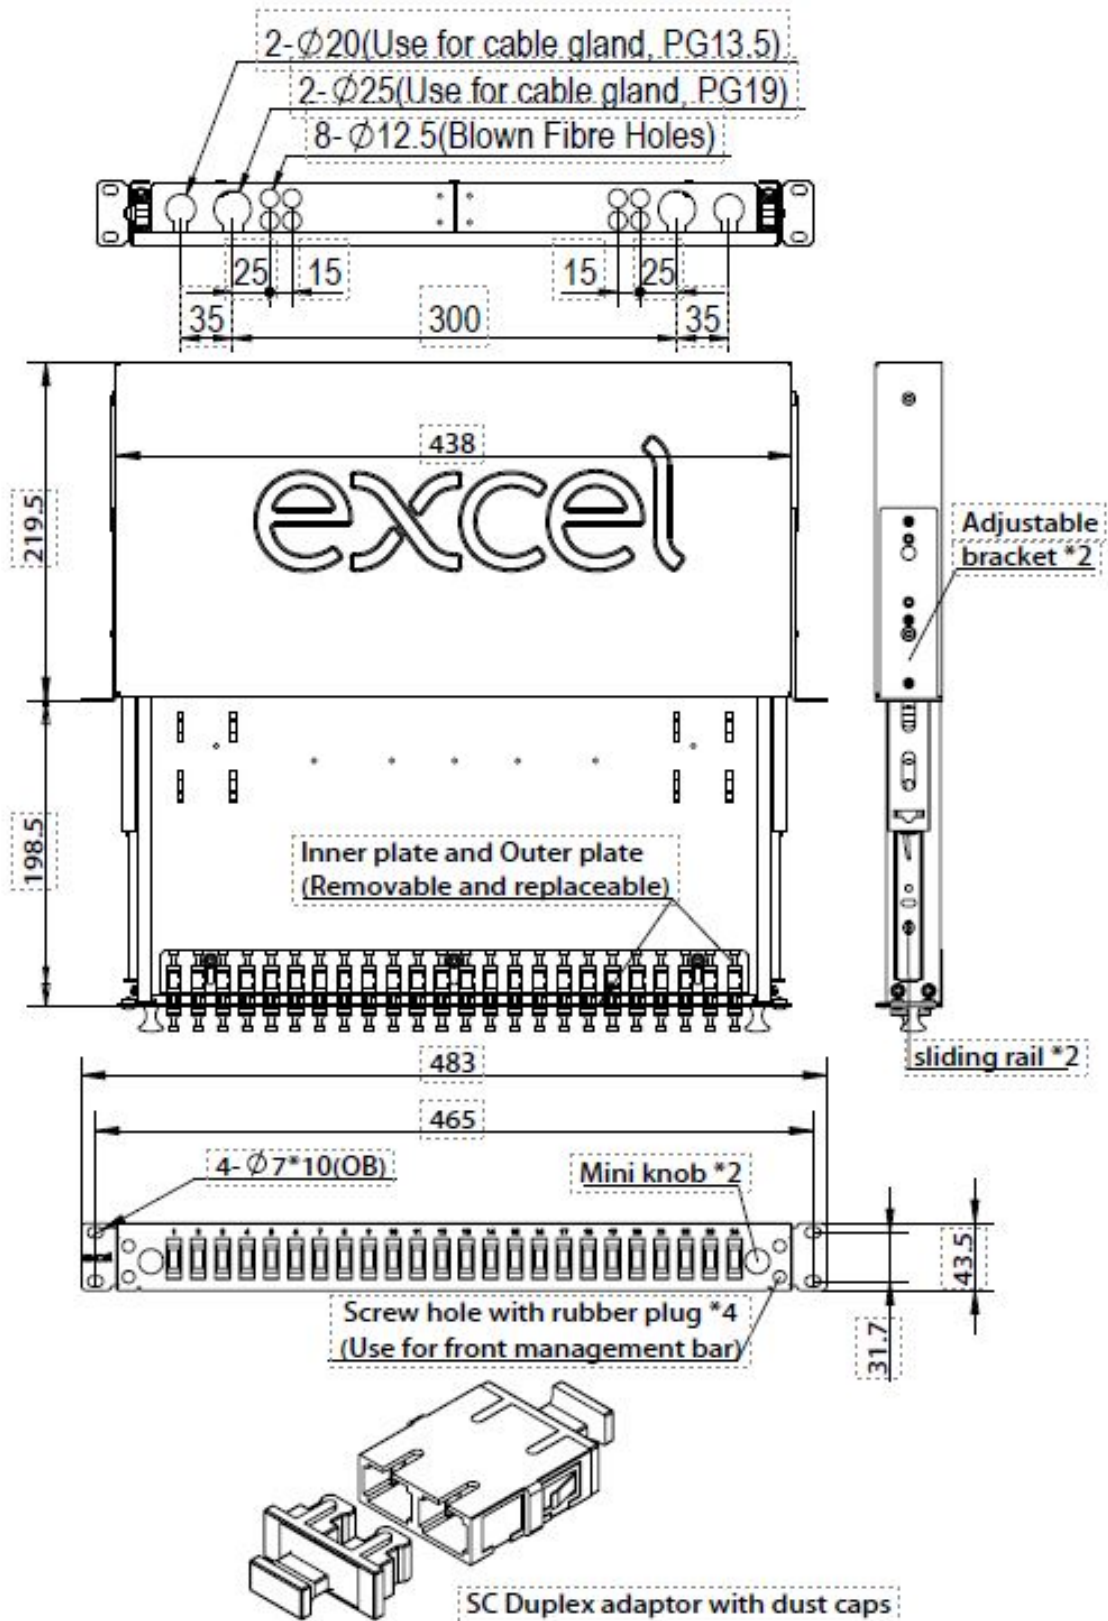

Excel Enbeam 24 Way Multimode Fibre Optic Panel 24 SC Duplex (48 Fibre) Aqua

Item Code: 203-532

Excel Enbeam 24 Way Multimode Fibre Optic Panel 24 SC Duplex (48 Fibre) Aqua

Item Code: 203-532

Part Number Table

Part Number	Description
200-401	Excel Enbeam 24 Way Multimode Fibre Optic Panel 4 SC Duplex (8 Fibre) Beige
200-405	Excel Enbeam 24 Way Multimode Fibre Optic Panel 6 SC Duplex (12 Fibre) Beige
200-406	Excel Enbeam 24 Way Multimode Fibre Optic Panel 8 SC Duplex (16 Fibre) Beige
200-407	Excel Enbeam 24 Way Multimode Fibre Optic Panel 12 SC Duplex (24 Fibre) Beige
200-408	Excel Enbeam 24 Way Multimode Fibre Optic Panel 24 SC Duplex (48 Fibre) Beige
200-411	Excel Enbeam 24 Way Singlemode Fibre Optic Panel 24 SC Duplex (48 Fibre) Blue
200-480	Excel Enbeam 24 Way Singlemode Fibre Optic Panel 4 SC Duplex (8 Fibre) Blue
200-481	Excel Enbeam 24 Way Singlemode Fibre Optic Panel 6 SC Duplex (12 Fibre) Blue
200-482	Excel Enbeam 24 Way Singlemode Fibre Optic Panel 8 SC Duplex (16 Fibre) Blue
200-483	Excel Enbeam 24 Way Singlemode Fibre Optic Panel 12 SC Duplex (24 Fibre) Blue
203-530	Excel Enbeam 24 Way Multimode Fibre Optic Panel 12 SC Duplex (24 Fibre) Aqua
203-532	Excel Enbeam 24 Way Multimode Fibre Optic Panel 24 SC Duplex (48 Fibre) Aqua
204-530	Excel Enbeam 24 Way Multimode Fibre Optic Panel 12 SC Duplex (24 Fibre) Violet
204-532	Excel Enbeam 24 Way Multimode Fibre Optic Panel 24 SC Duplex (48 Fibre) Violet

Excel is a world class premium performing end to end infrastructure solution designed, Manufactured, supported and delivered without compromise.

Contact us at sales@excel-networking.com

E&OE. Excel is a registered trade name of Mayflex Holdings Ltd.