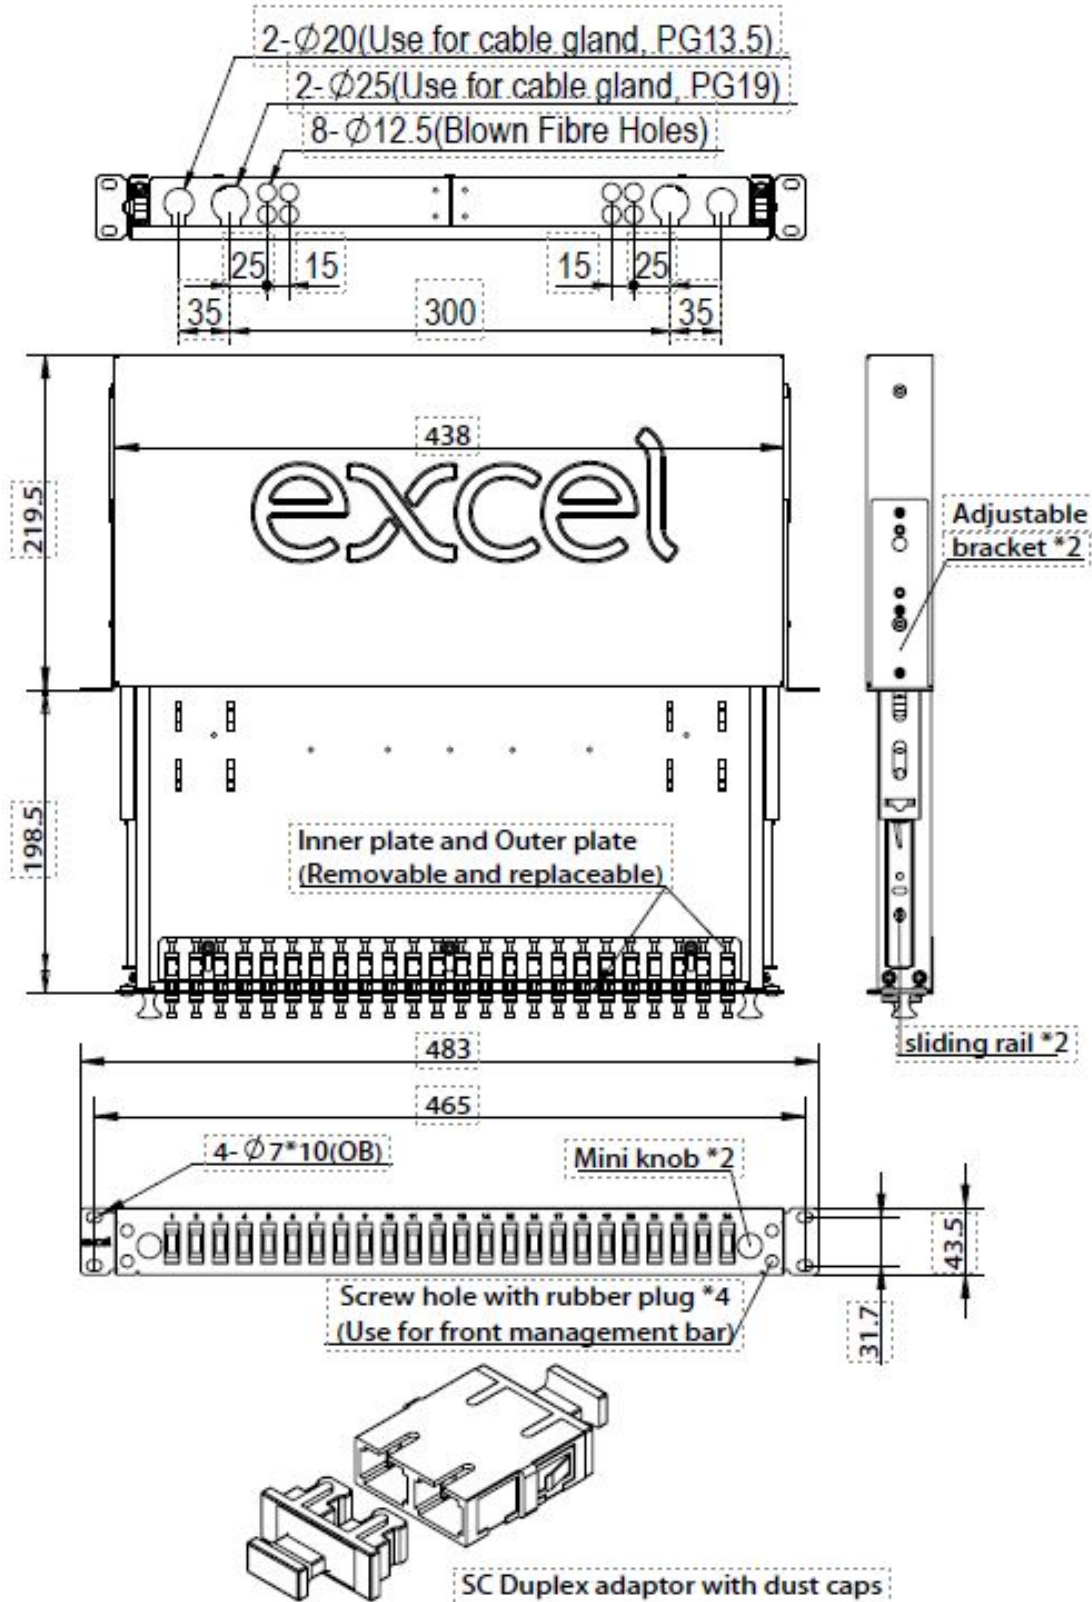

Excel Enbeam 24 Way Multimode Fibre Optic Panel 24 SC Duplex (48 Fibre) Aqua

Part Code: 203-532

sales@excel-networking.com
excel-networking.com

Product drawings

Excel Enbeam 24 Way Multimode Fibre Optic Panel 24 SC Duplex (48 Fibre) Aqua

Part Code: 203-532

sales@excel-networking.com
excel-networking.com

Excel Enbeam 24 Way Multimode Fibre Optic Panel 24 SC Duplex (48 Fibre) Aqua

Part Code: 203-532

sales@excel-networking.com
excel-networking.com