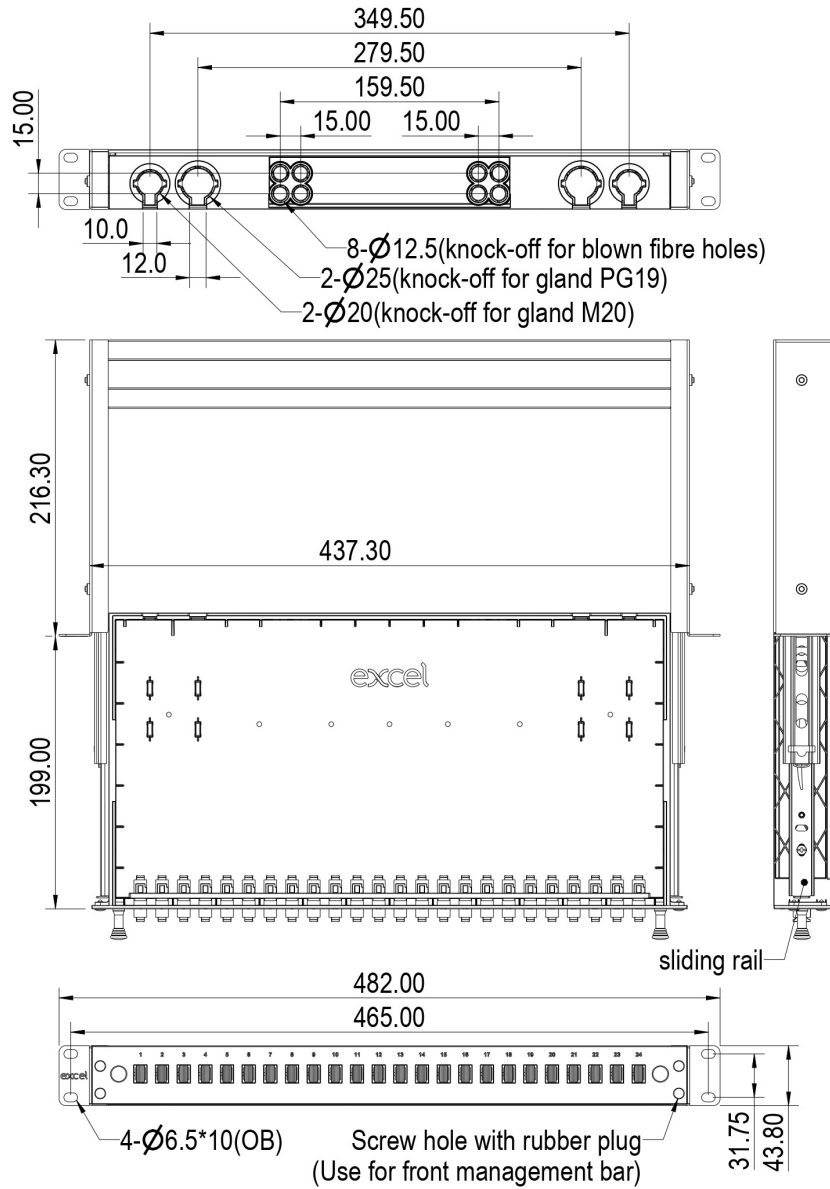

Cable Entry 20 mm	2
Cable Entry 25 mm	2
Material	ABS and cold rolled steel
Material Thickness	1.2 mm
Material Coating	Powder coating
RoHs Compliant Adaptor	Yes
Designed in accordance with	ISO/IEC 11801, IEC60304, IEC61754, TIA/EIA 568.D

Included accessories

Accessories	Quantity
Cable Gland (PG 13.5)	1
Cable Gland (PG 19)	1
Nylon cable tie	7
Adjustable cable tie	4
24 Position splice holder	1 to 3 Dependant on fibre count
Label holder (210 x 9.2 mm)	2
Mounting twist tie	4
Cage nuts and screws	1 pack

Excel Enbeam 24 Way Multimode OM4 Fibre Optic Panel 12 SC Simplex (12 Fibre)

Part Code: 204-486-PL

sales@excel-networking.com
excel-networking.com

Product drawing

SC simplex adaptor with dust caps

Excel Enbeam 24 Way Multimode OM4 Fibre Optic Panel 12 SC Simplex (12 Fibre)