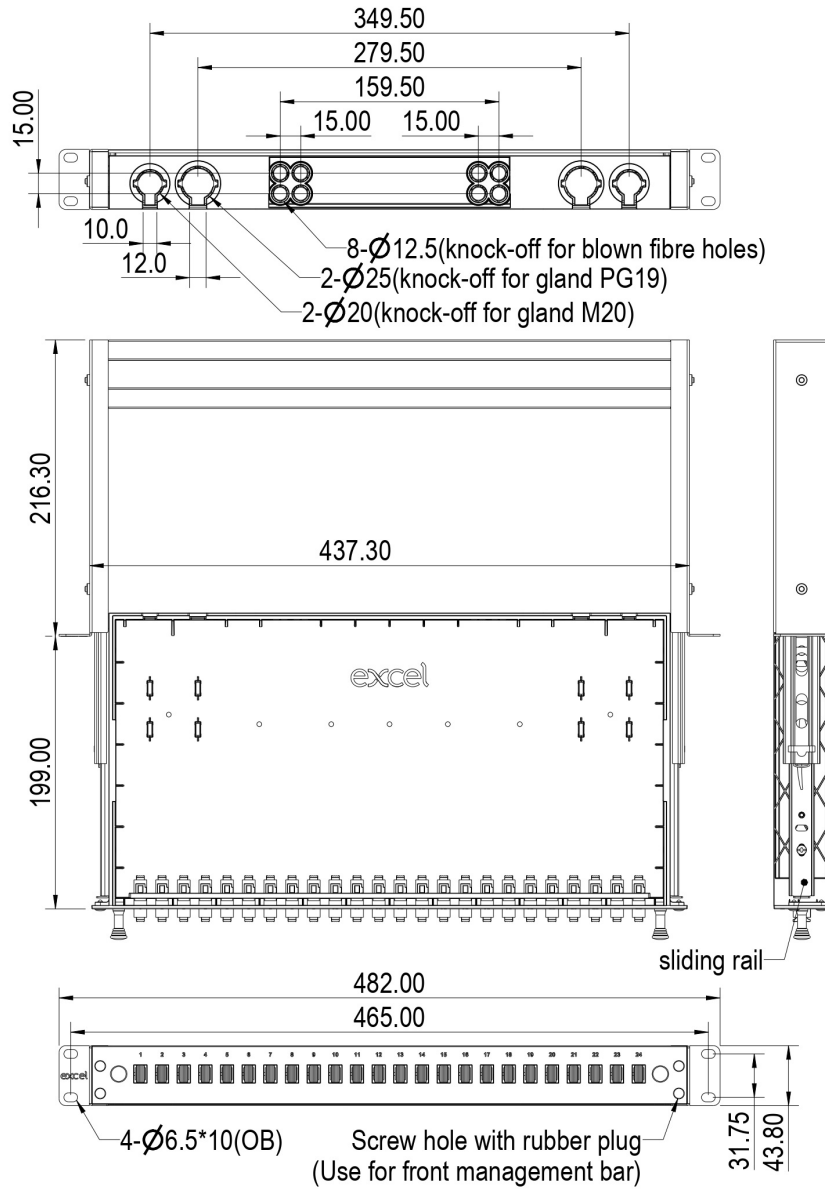

Cable Entry 20 mm	2
Cable Entry 25 mm	2
Material	ABS and cold rolled steel
Material Thickness	1.2 mm
Material Coating	Powder coating
RoHs Compliant Adaptor	Yes
Designed in accordance with	ISO/IEC 11801, IEC60304, IEC61754, TIA/EIA 568.D

Included accessories

Accessories	Quantity
Cable Gland (PG 13.5)	1
Cable Gland (PG 19)	1
Nylon cable tie	7
Adjustable cable tie	4
24 Position splice holder	1 to 3 Dependant on fibre count
Label holder (210 x 9.2 mm)	2
Mounting twist tie	4
Cage nuts and screws	1 pack

Excel Enbeam 24 Way Multimode OM4 Fibre Optic Panel 12 SC Simplex (12 Fibre)

Part Code: 204-486-PL

sales@excel-networking.com
excel-networking.com

Product drawing

SC simplex adaptor with dust caps

Excel Enbeam 24 Way Multimode OM4 Fibre Optic Panel 12 SC Simplex (12 Fibre)