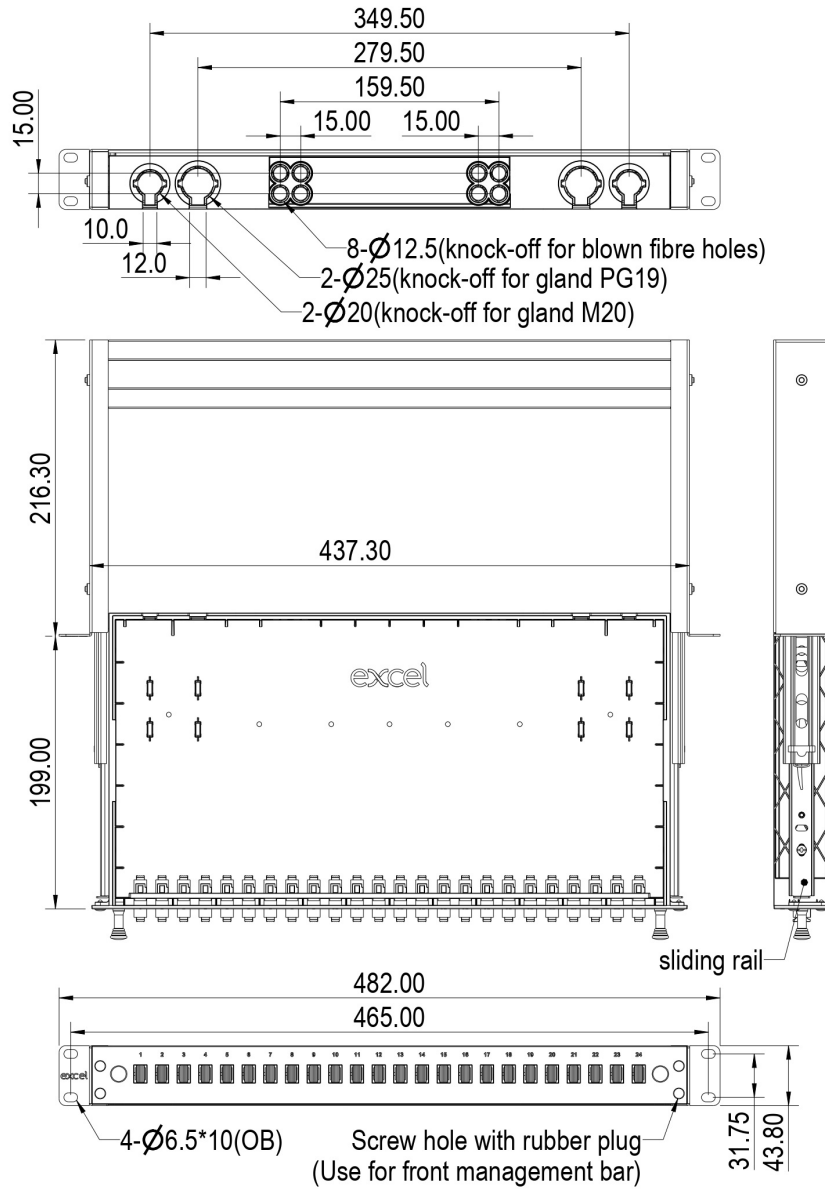

Cable Entry 20 mm	2
Cable Entry 25 mm	2
Material	ABS and cold rolled steel
Material Thickness	1.2 mm
Material Coating	Powder coating
RoHS Compliant Adaptor	Yes
Designed in accordance with	ISO/IEC 11801, IEC60304, IEC61754, TIA/EIA 568.D

Included accessories

Accessories	Quantity
Cable Gland (PG 13.5)	1
Cable Gland (PG 19)	1
Nylon cable tie	7
Adjustable cable tie	4
24 Position splice holder	1 to 3 Dependant on fibre count
Label holder (210 x 9.2 mm)	2
Mounting twist tie	4
Cage nuts and screws	1 pack

Excel Enbeam 24 Way Multimode OM4 Fibre Optic Panel 12 SC Simplex (12 Fibre)

Part Code: 204-486-PL

sales@excel-networking.com
excel-networking.com

Product drawing

SC simplex adaptor with dust caps

Excel Enbeam 24 Way Multimode OM4 Fibre Optic Panel 12 SC Simplex (12 Fibre)