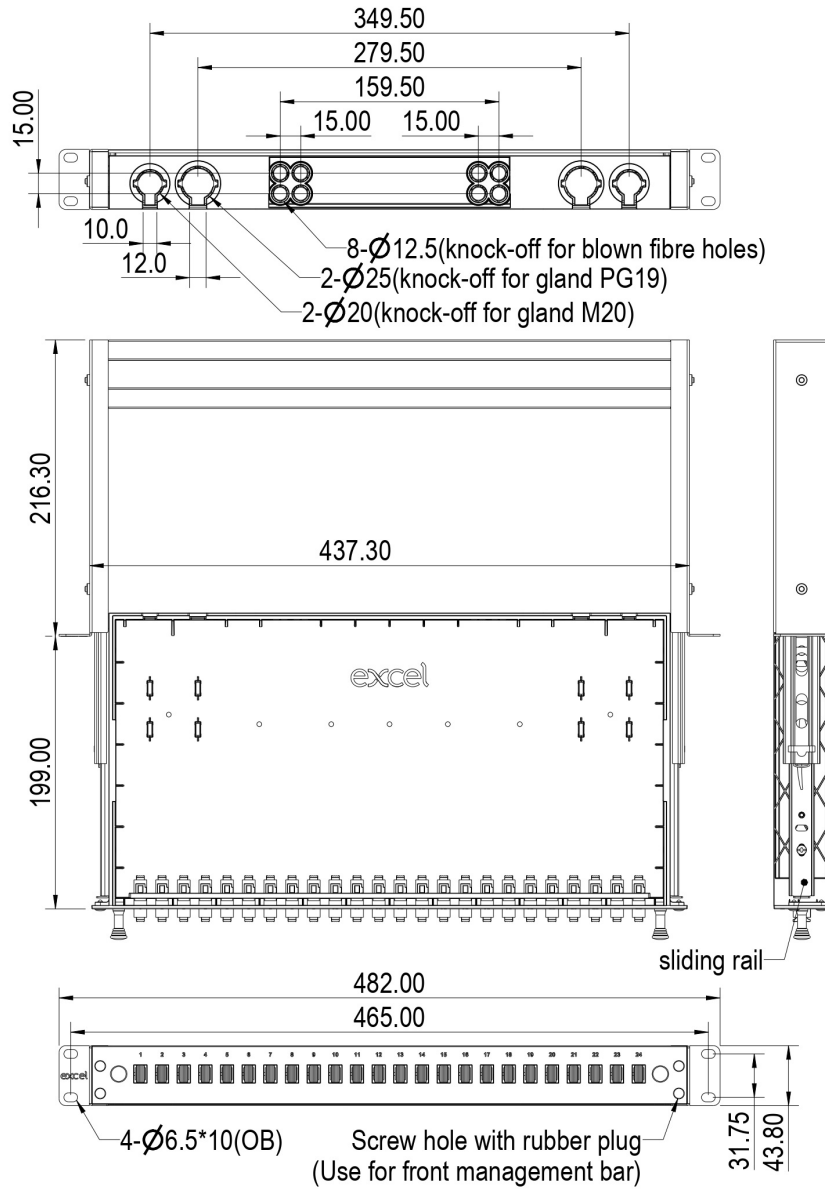

Cable Entry 20 mm	2
Cable Entry 25 mm	2
Material	ABS and cold rolled steel
Material Thickness	1.2 mm
Material Coating	Powder coating
RoHS Compliant Adaptor	Yes
Designed in accordance with	ISO/IEC 11801, IEC60304, IEC61754, TIA/EIA 568.D

Included accessories

Accessories	Quantity
Cable Gland (PG 13.5)	1
Cable Gland (PG 19)	1
Nylon cable tie	7
Adjustable cable tie	4
24 Position splice holder	1 to 3 Dependant on fibre count
Label holder (210 x 9.2 mm)	2
Mounting twist tie	4
Cage nuts and screws	1 pack

Excel Enbeam 24 Way Multimode OM4 Fibre Optic Panel 24 SC Simplex (24 Fibre)

Part Code: 204-487-PL

sales@excel-networking.com
excel-networking.com

Product drawing

SC simplex adaptor with dust caps

Excel Enbeam 24 Way Multimode OM4 Fibre Optic Panel 24 SC Simplex (24 Fibre)