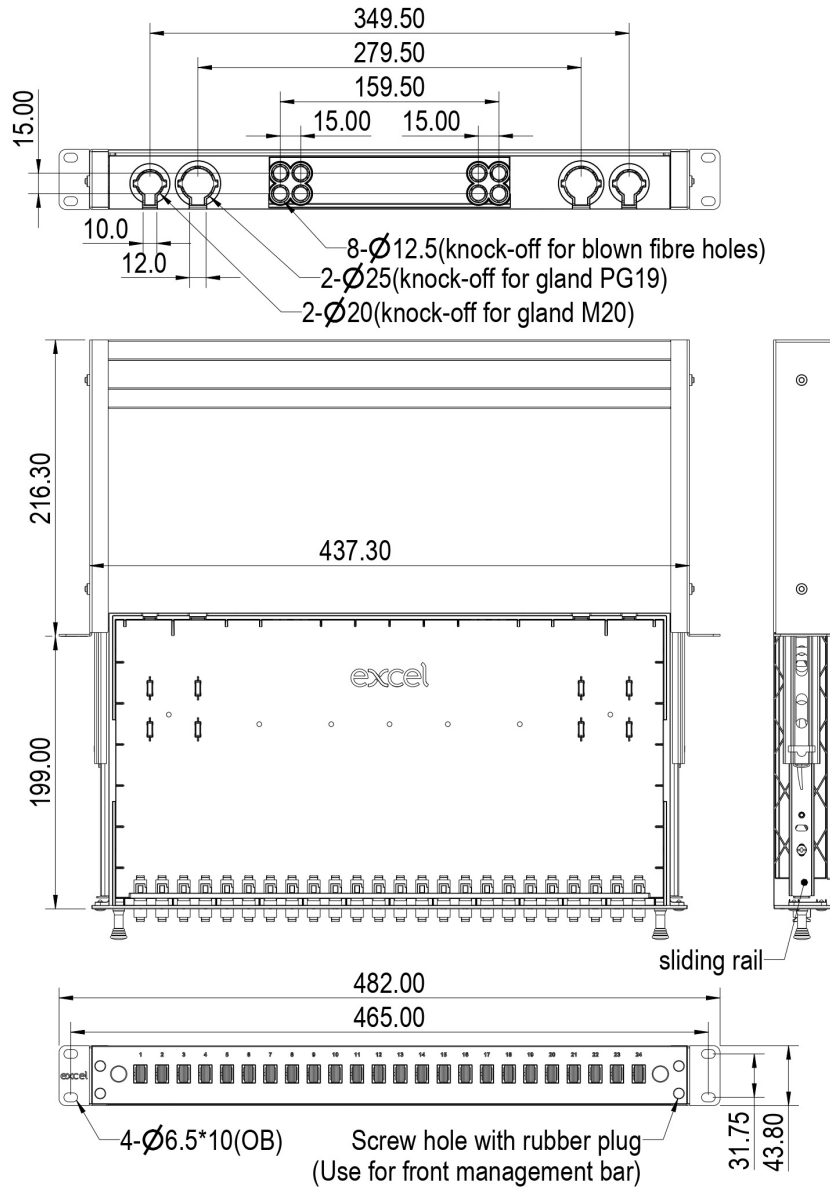

Cable Entry 20 mm	2
Cable Entry 25 mm	2
Material	ABS and cold rolled steel
Material Thickness	1.2 mm
Material Coating	Powder coating
RoHs Compliant Adaptor	Yes
Designed in accordance with	ISO/IEC 11801, IEC60304, IEC61754, TIA/EIA 568.D

Included accessories

Accessories	Quantity
Cable Gland (PG 13.5)	1
Cable Gland (PG 19)	1
Nylon cable tie	7
Adjustable cable tie	4
24 Position splice holder	1 to 3 Dependant on fibre count
Label holder (210 x 9.2 mm)	2
Mounting twist tie	4
Cage nuts and screws	1 pack

Excel Enbeam 24 Way Multimode OM4 Fibre Optic Panel 24 SC Simplex (24 Fibre)

Part Code: 204-487-PL

sales@excel-networking.com
excel-networking.com

Product drawing

SC simplex adaptor with dust caps

Excel Enbeam 24 Way Multimode OM4 Fibre Optic Panel 24 SC Simplex (24 Fibre)