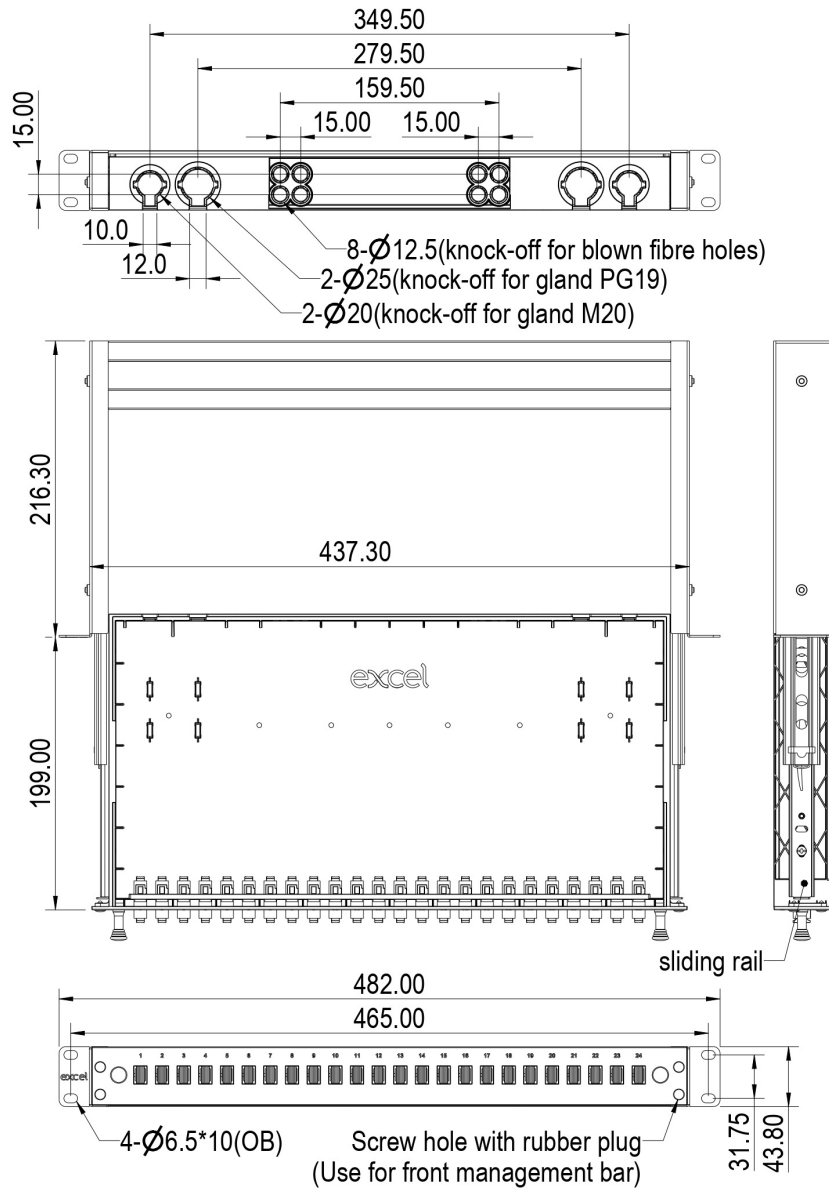

Excel Enbeam 24 Way Multimode OM4 Fibre Optic Panel 24 SC Simplex (24 Fibre)

Item Code: 204-487-PL

Included accessories

Accessories	Quantity
Cable Gland (PG 13.5)	1
Cable Gland(PG 19)	1
Nylon cable tie	7
Adjustable cable tie	4
24 Position splice holder	1 to 3 Dependant on fibre count
Label holder (210 x 9.2 mm)	2
Mounting twist tie	4
Cage nuts and screws	1 pack

Excel Enbeam 24 Way Multimode OM4 Fibre Optic Panel 24 SC Simplex (24 Fibre)

Item Code: 204-487-PL

Product drawing