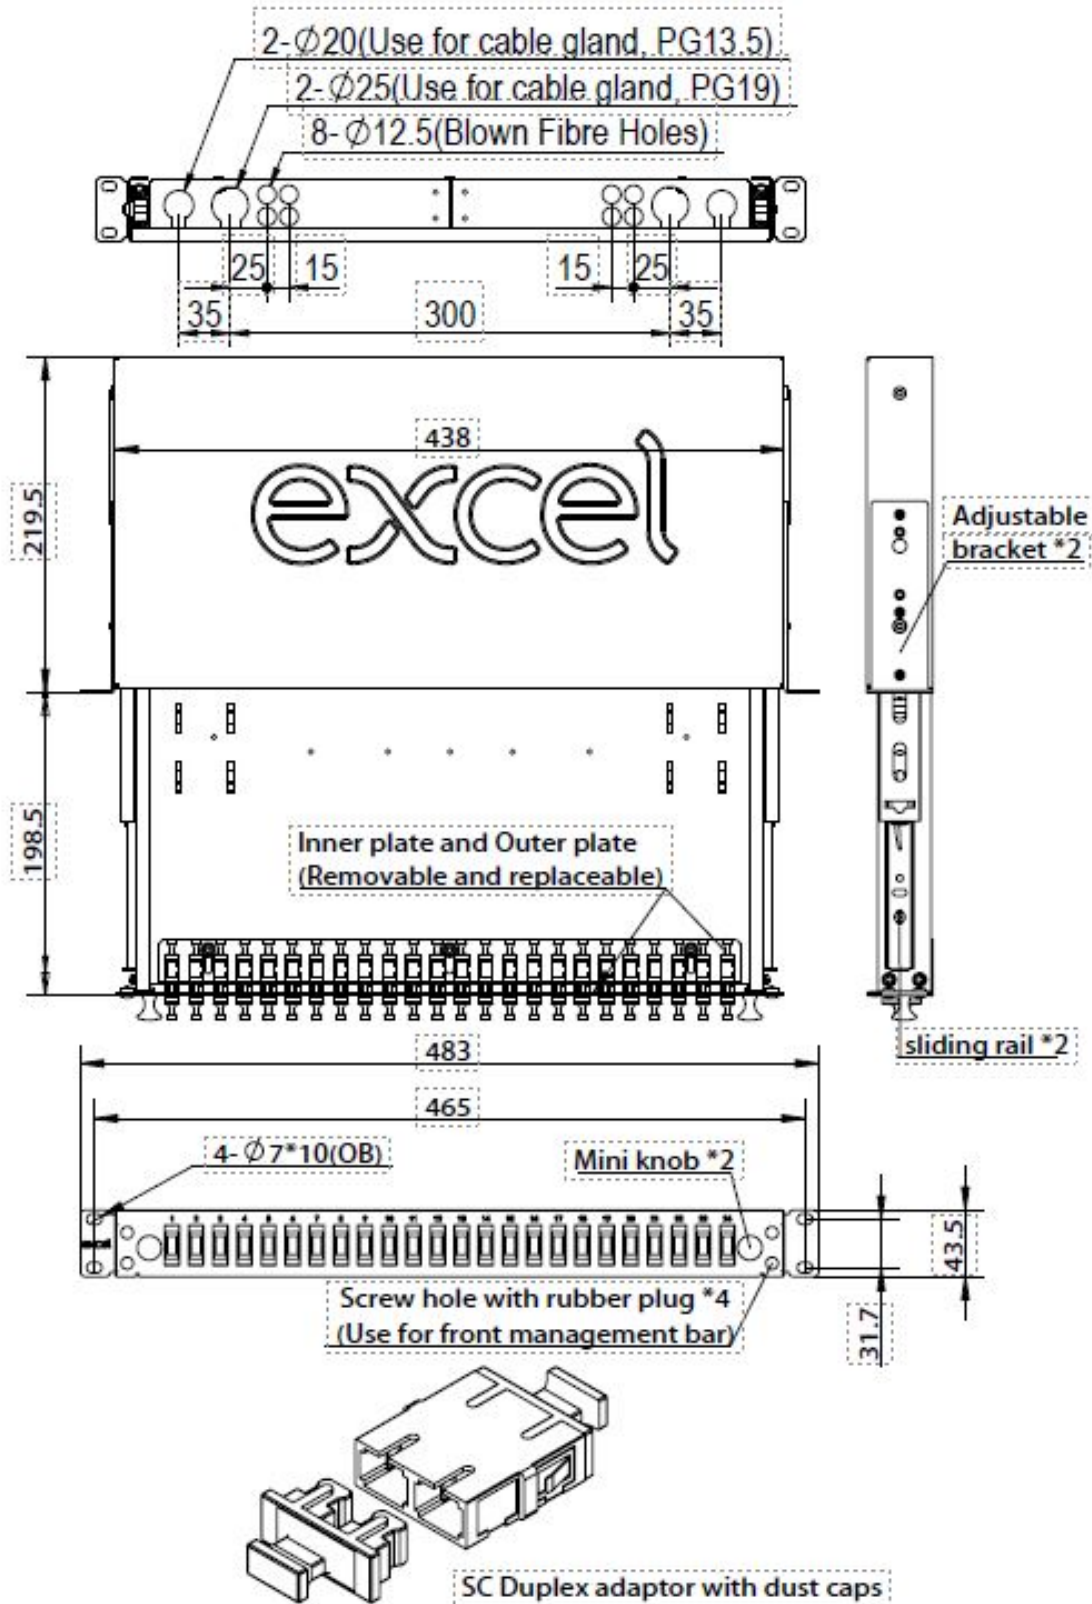

Excel Enbeam 24 Way Multimode Fibre Optic Panel 12 SC Duplex (24 Fibre) Violet

Part Code: 204-530

sales@excel-networking.com
excel-networking.com

Product drawings

Excel Enbeam 24 Way Multimode Fibre Optic Panel 12 SC Duplex (24 Fibre) Violet

Part Code: 204-530

sales@excel-networking.com
excel-networking.com

Excel Enbeam 24 Way Multimode Fibre Optic Panel 12 SC Duplex (24 Fibre) Violet

Part Code: 204-530

sales@excel-networking.com
excel-networking.com