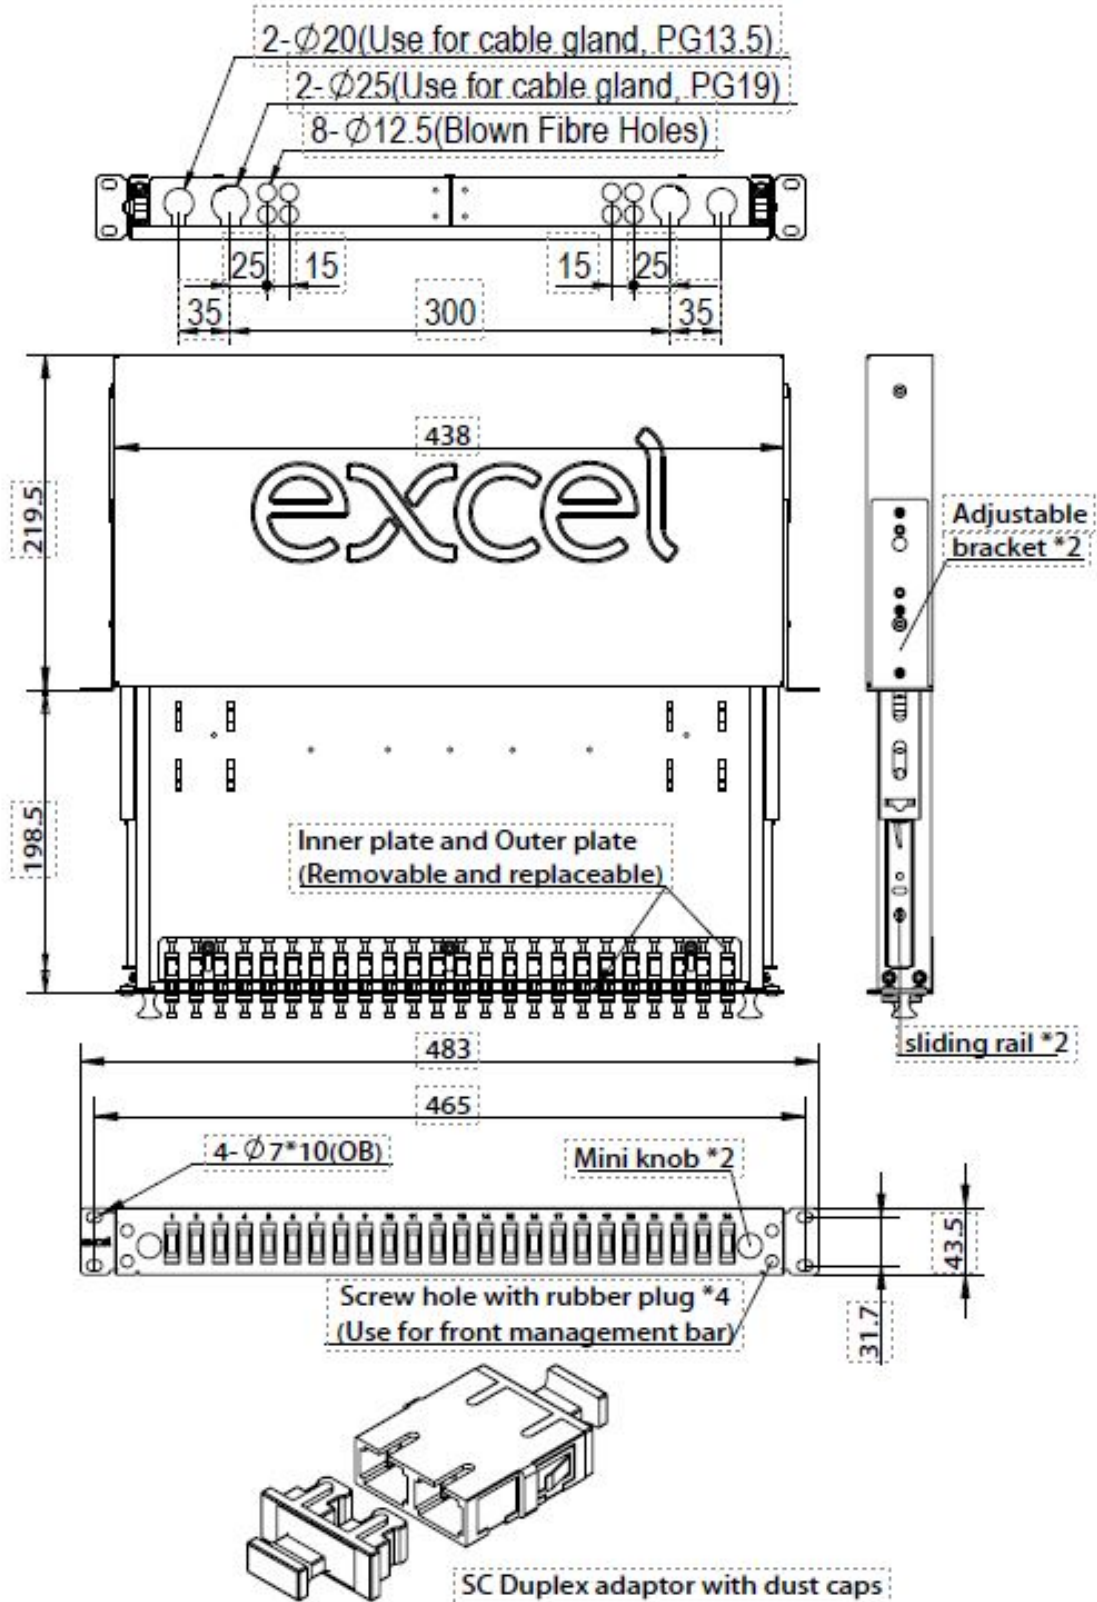

Excel Enbeam 24 Way Multimode Fibre Optic Panel 24 SC Duplex (48 Fibre) Violet

Part Code: 204-532

sales@excel-networking.com
excel-networking.com

Product drawings

Excel Enbeam 24 Way Multimode Fibre Optic Panel 24 SC Duplex (48 Fibre) Violet

Part Code: 204-532

sales@excel-networking.com
excel-networking.com

Excel Enbeam 24 Way Multimode Fibre Optic Panel 24 SC Duplex (48 Fibre) Violet

Part Code: 204-532

sales@excel-networking.com
excel-networking.com