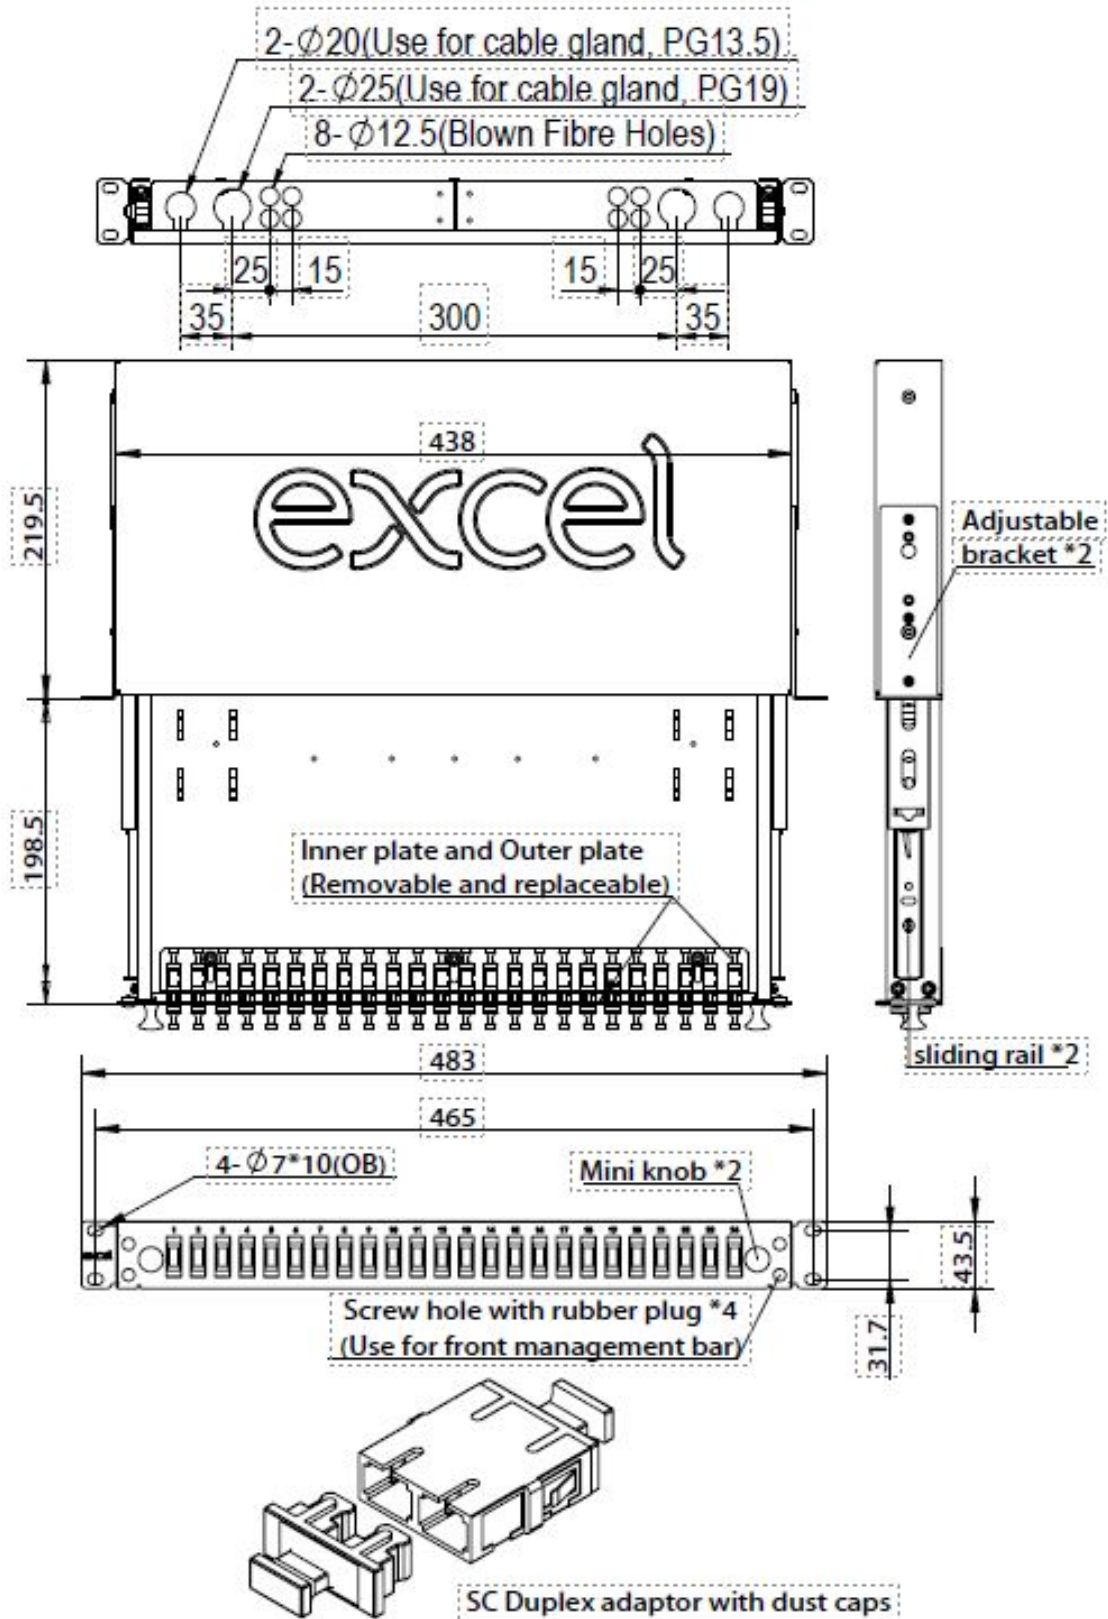

Excel Enbeam 24 Way Multimode Fibre Optic Panel
24 SC Duplex (48 Fibre) Violet

Item Code: 204-532

Cage nuts and screws

1 pack

Excel Enbeam 24 Way Multimode Fibre Optic Panel
24 SC Duplex (48 Fibre) Violet

Item Code: 204-532

Product drawings

Excel Enbeam 24 Way Multimode Fibre Optic Panel 24 SC Duplex (48 Fibre) Violet

Item Code: 204-532

Excel Enbeam 24 Way Multimode Fibre Optic Panel 24 SC Duplex (48 Fibre) Violet