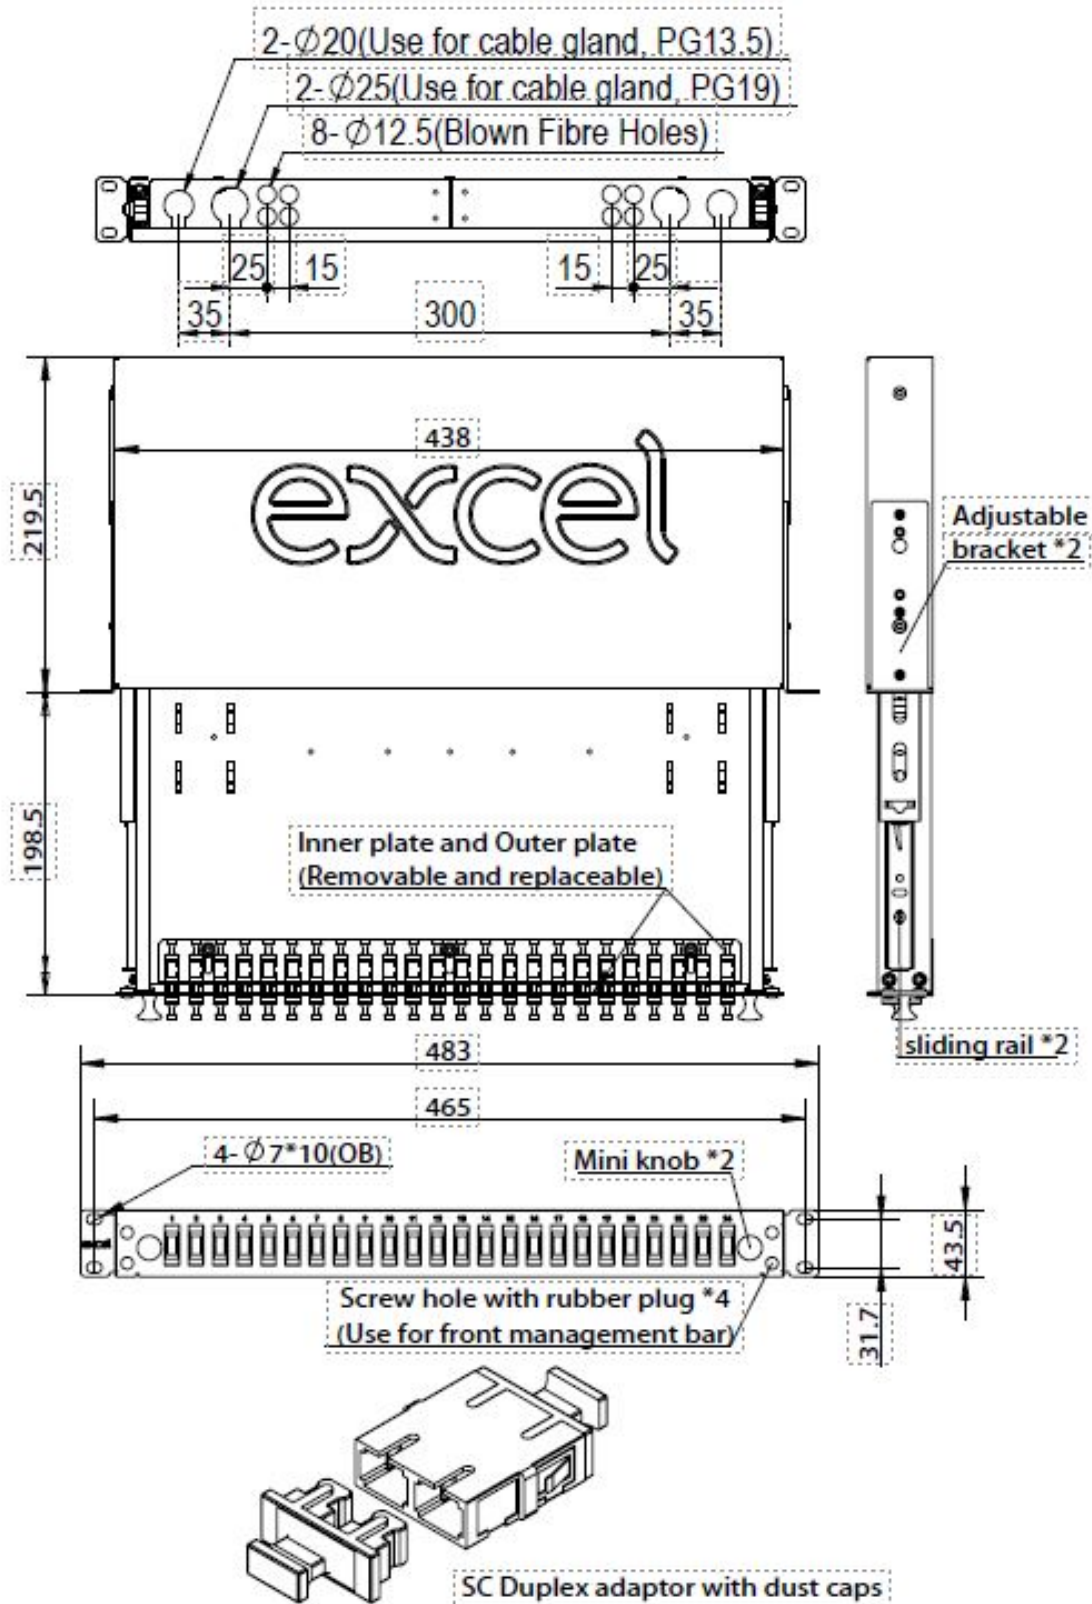

Excel Enbeam 24 Way Multimode Fibre Optic Panel 24 SC
Duplex (48 Fibre) Violet

Part Code: 204-532

sales@excel-networking.com
excel-networking.com

Product drawings

Excel Enbeam 24 Way Multimode Fibre Optic Panel 24 SC Duplex (48 Fibre) Violet

Part Code: 204-532

sales@excel-networking.com
excel-networking.com

Excel Enbeam 24 Way Multimode Fibre Optic Panel 24 SC Duplex (48 Fibre) Violet

Part Code: 204-532

sales@excel-networking.com
excel-networking.com