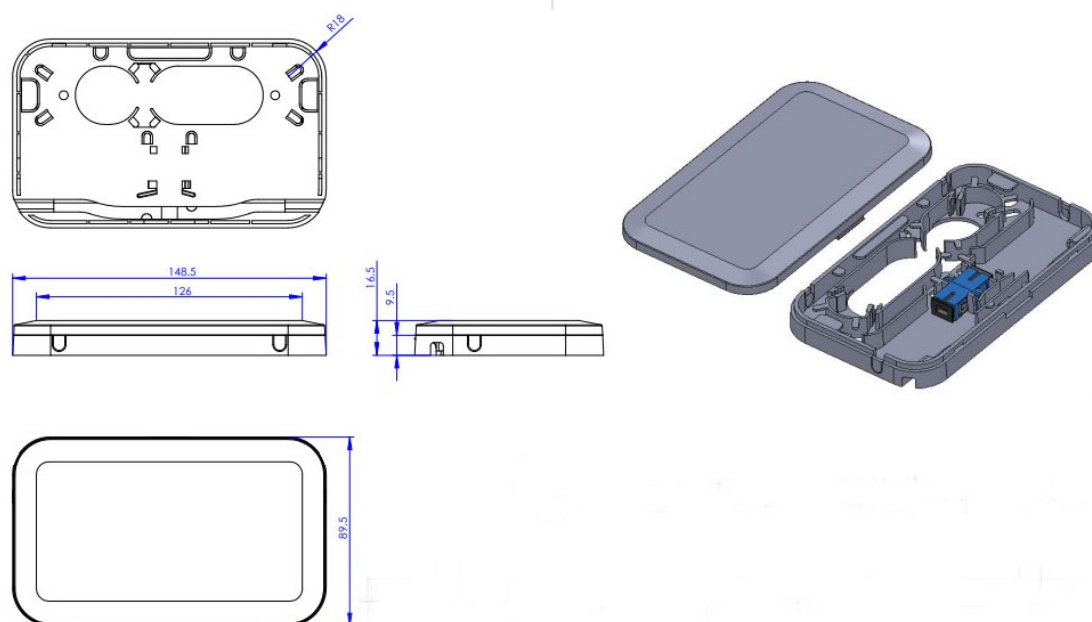

Product drawings

Standards

Applicable standard	Detail
IEC 61754-1:2013	Fibre optic interconnecting devices and passive components - Fibre optic connector interfaces - Part 1: General and guidance
ISO/IEC 11801-1:2017	Information technology - Generic cabling for customer premises: Part 1 General Requirements
EN 50173-1:2018	Information technology - Generic cabling systems - General requirements
UL-94-V-0	Burning stops within 10 seconds after two applications of ten seconds each of a flame to a test bar. NO flaming drips are allowed.
RoHS-II/-III (2011/65/EU & 2015/863): 2023	Our products, demonstrate full adherence to the regulatory stipulations of the EU Directive 2011/65/EU (RoHS-II) and its corresponding delegated directive 2015/863 (RoHS-III).
WFD: 2023	Compliant to Waste Framework Directive
SCIP: 2023	Compliant - Does Not Contain Substances of Concern In articles as such or in complex objects (Products)
POPs (EU) No 2019/1021	EU Regulation for the restriction of Persistent Organic Pollutants.