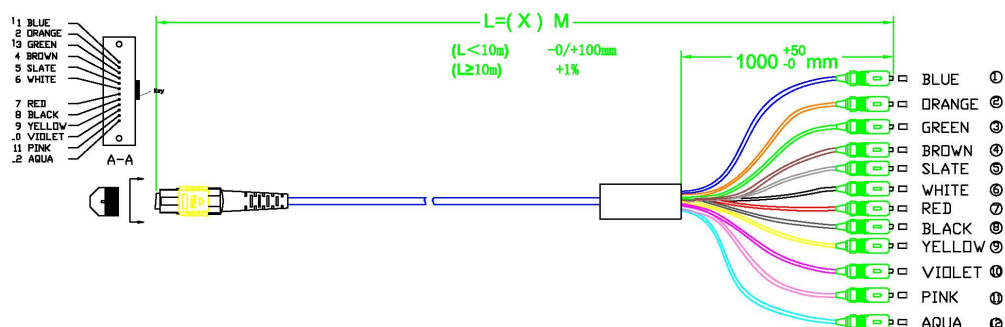

Product Specifications

Feature	Values
Surface mounted	yes
Type of connector	SCA
With couplers	yes
Suitable for number of couplers	24
Suitable for type of fibre	Single mode
IP-rating	IP65
Ambient temperature	-40...60 °C
Width	275 mm
Height	330 mm
Depth	101 mm

Item Code: 207-300-30

Additional specifications

Features		Values
Insertion loss	MTP @1310nm	≤0.35db
	SCA @1310nm	≤0.3db
Return loss	MTP @1310nm	> 60db
	SCA @1310nm	> 65db
Maximum tensile strength (N)	Short term	150
	Long term	80
Minimum bend radius (mm)	Dynamic	30 x diameter
	Static	15 x diameter
Maximum crush resistance(N/100mm ²)		500
Maximum attenuation	@full spectrum	≤0.4dB/km
Dispersion coefficient	@1310nm	≤3.0ps/(nm.km)
	@1550nm	≤18ps/(nm.km)
Durability		500 matings
Fibre type		G.657.A2
Outer jacket material		LSZH
Outer diameter		3mm
Operational temperature		-20 to +70 °C

Product drawings

Standards

Applicable standard	Detail
IEC 60332-1-2:2004	Tests on electric and optical fibre cables under fire conditions. Test for vertical flame propagation for a single insulated wire or cable. Procedure for 1 kW pre-mixed flame
IEC 60754-2:2014+A1:2020	Test on gases evolved during combustion of materials from cables - Part 2: Determination of acidity (by pH measurement) and conductivity
IEC 61034-2:2005+A2:2020	Measurement of smoke density of cables burning under defined conditions - Part 2: Test procedure and requirements
IEC 60793-1-1:2022	Optical fibres - Part 1-1: Measurement methods and test procedures - General and guidance
IEC 60793-1-20:2014	Optical fibres - Part 1-20: Measurement methods and test procedures - Fibre geometry
IEC 60793-1-21:2001	Optical fibres - Part 1-21: Measurement methods and test procedures - Coating geometry