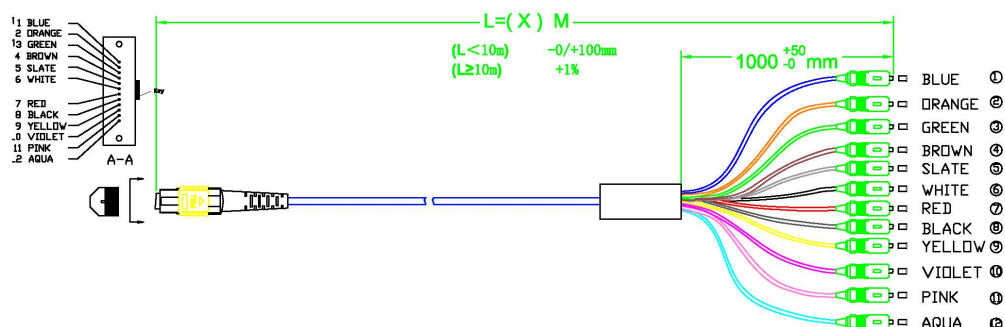

Product drawings

Standards

Applicable standard	Detail
IEC 60332-1-2:2004	Tests on electric and optical fibre cables under fire conditions. Test for vertical flame propagation for a single insulated wire or cable. Procedure for 1 kW pre-mixed flame
IEC 60754-2:2014+A1:2020	Test on gases evolved during combustion of materials from cables - Part 2: Determination of acidity (by pH measurement) and conductivity
IEC 61034-2:2005+A2:2020	Measurement of smoke density of cables burning under defined conditions - Part 2: Test procedure and requirements
IEC 60793-1-1:2022	Optical fibres - Part 1-1: Measurement methods and test procedures - General and guidance
IEC 60793-1-20:2014	Optical fibres - Part 1-20: Measurement methods and test procedures - Fibre geometry
IEC 60793-1-21:2001	Optical fibres - Part 1-21: Measurement methods and test procedures - Coating geometry