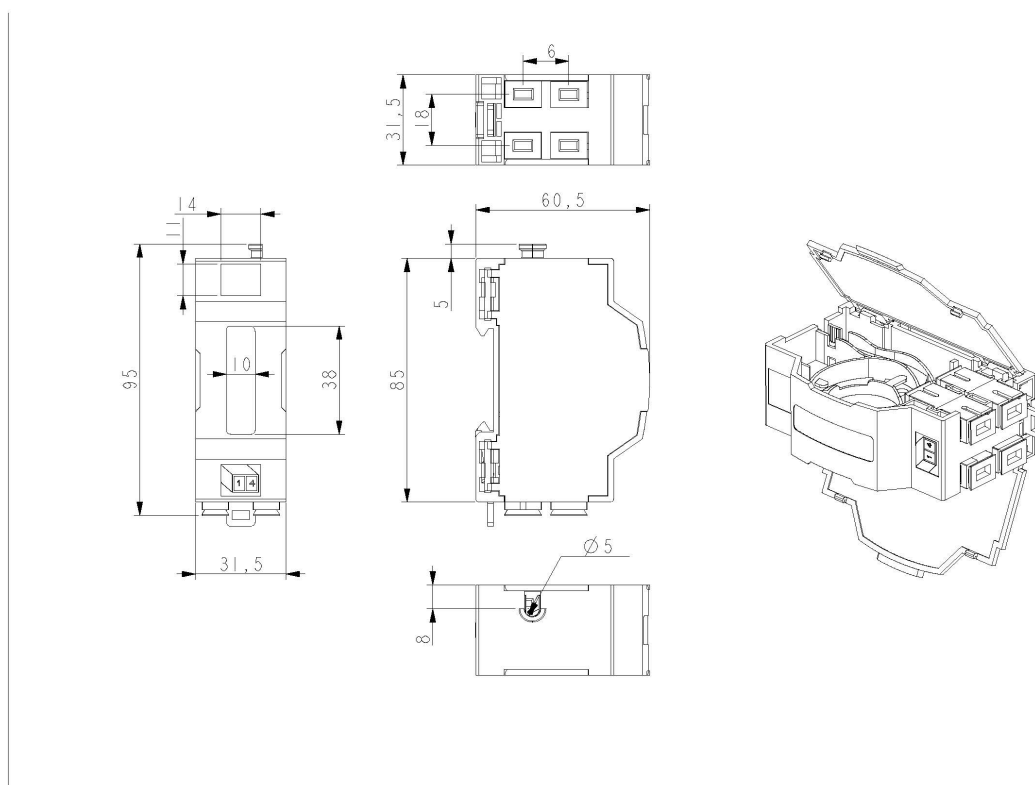

Excel Encasa Din Rail SCA Module 4 Fibre Loaded with 4 x SCA Simplex Shuttered Adaptors

Item Code: 207-402

excel
without compromise.

Additional specifications

Features	Values
Material	ABS plastic
Colour	White
Operating temperature	-20 to +85 °C
UL-94-V-0	Yes

Product drawings

Standards

Applicable standard	Detail
IEC 61754-1:2013	Fibre optic interconnecting devices and passive components - Fibre optic connector interfaces - Part 1: General and guidance
ISO/IEC 11801-1:2017	Information technology - Generic cabling for customer premises: Part 1 General Requirements