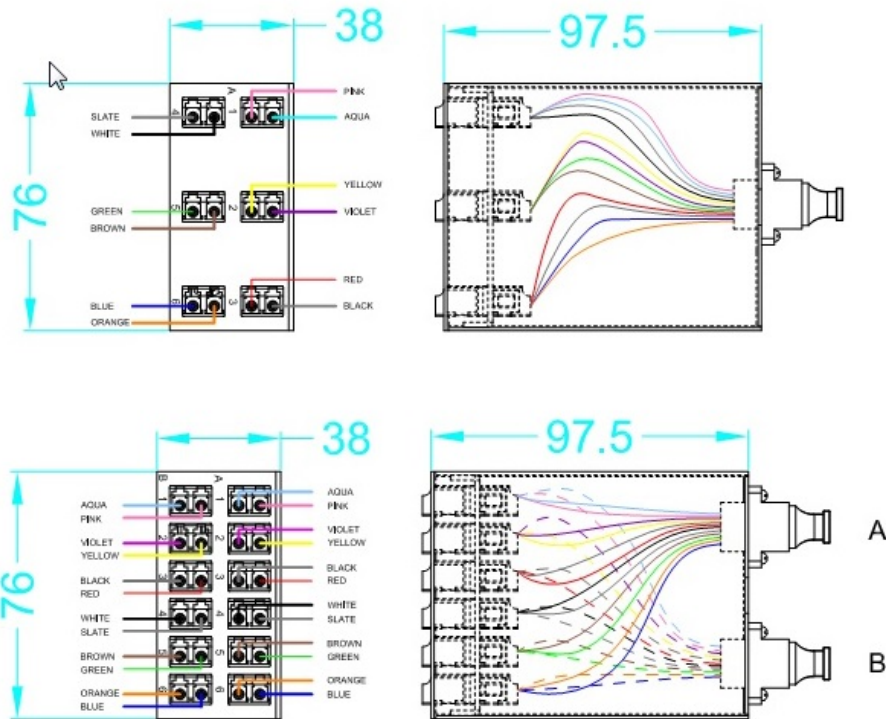

Excel Enbeam High Density 6 Port 12 Fibre LC-MTP OM3 Fibre Cassette

Item Code: 208-011

Product drawings

Standards

Applicable standard	Detail
RoHS-II/III (2011/65/EU & 2015/863): 2023	Our products, demonstrate full adherence to the regulatory stipulations of the EU Directive 2011/65/EU (RoHS-II) and its corresponding delegated directive 2015/863 (RoHS-III).
IEC 61754-1:2013	Fibre optic interconnecting devices and passive components - Fibre optic connector interfaces - Part 1: General and guidance
ISO/IEC 11801-1:2017	Information technology - Generic cabling for customer premises: Part 1 General Requirements
EN 50173-1:2018	Information technology. Generic cabling systems - General requirements
WFD: 2023	Compliant to Waste Framework Directive
SCIP: 2023	Compliant - Does Not Contain Substances of Concern In