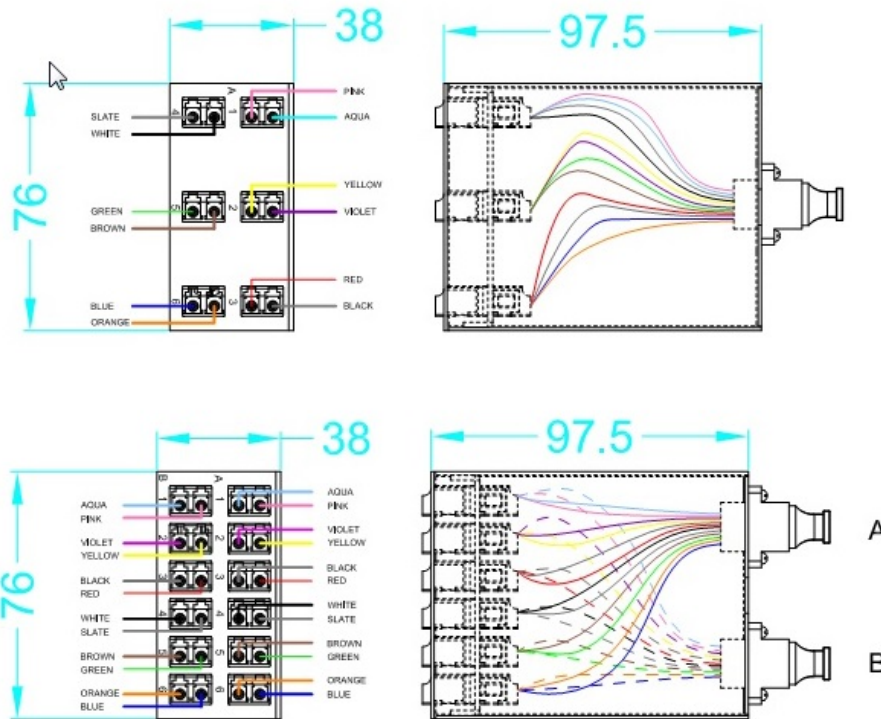

Excel Enbeam High Density OM3 MTP Fibre
Cassette 6 Duplex LC (12 Core)

Item Code: 208-011-MOD1

Colour

Black

Additional specifications

Features	Values
Width	76mm
Height	38mm
Depth	97.5mm
IP rating	IP20
Material Thickness	1.2mm
Material	cold rolled steel
Operating temprature	-40 to +80 °C

Excel Enbeam High Density OM3 MTP Fibre Cassette 6 Duplex LC (12 Core)

Item Code: 208-011-MOD1

Product drawings

Standards

Applicable standard	Detail
IEC 61754-1:2013	Fibre optic interconnecting devices and passive components - Fibre optic connector interfaces - Part 1: General and guidance
ISO/IEC 11801-1:2017	Information technology - Generic cabling for customer premises: Part 1 General Requirements
EN 50173-1:2018	Information technology. Generic cabling systems - General requirements
Directive 2008/98/EC (WFD)	Waste Framework Directive — compliant. Implemented in the UK through the Waste (England and Wales) Regulations 2011 (SI 2011 No. 988).
ECHA SCIP Database	Compliant; product does not contain SVHCs (Substances of Very High Concern) as defined under REACH Article 33(1). Submission obligations met under EU REACH and UK REACH.