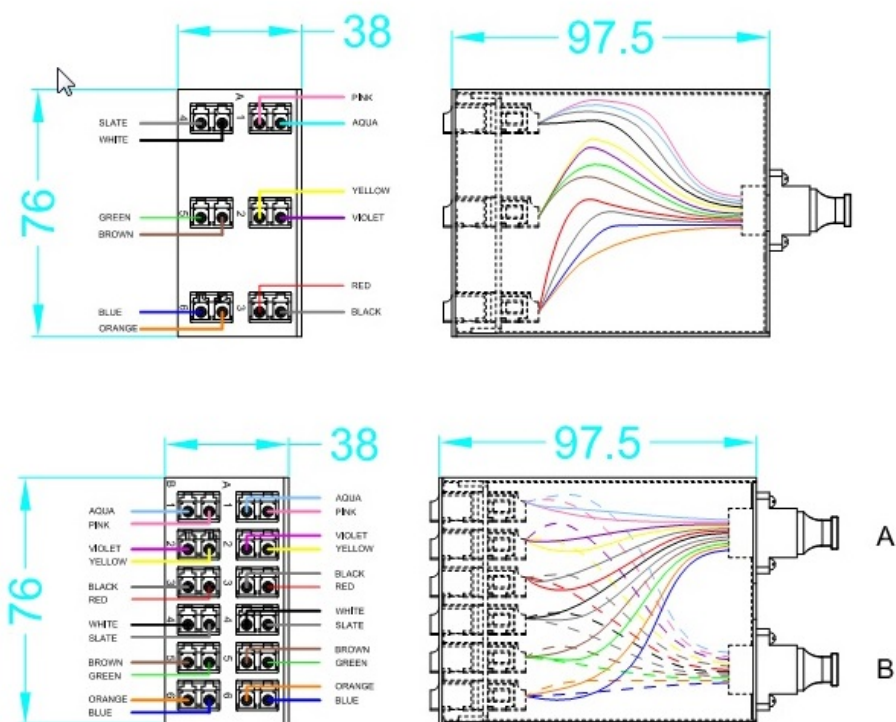

## Additional specifications

Features	Values
Width	76mm
Height	38mm
Depth	97.5mm
IP rating	IP20
Material Thickness	1.2mm
Material	cold rolled steel
Operating temperature	-40 to +80 °C

## Product drawings