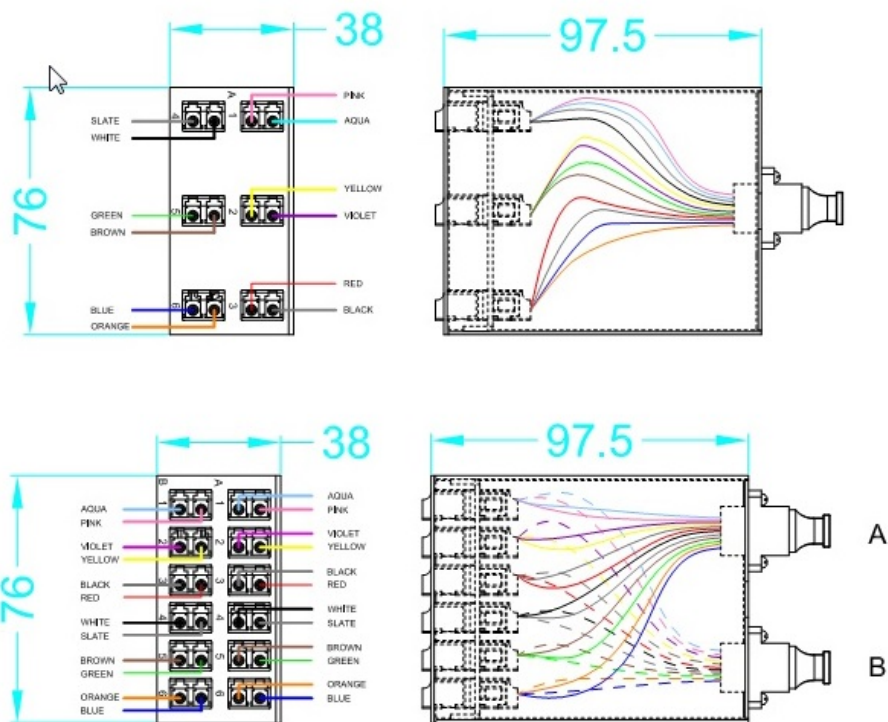

# Excel Enbeam High Density 12 Port 24 Fibre OM3 LC-MTP Fibre Cassette

Item Code: 208-012

## Additional specifications

Features	Values
Width	76mm
Height	38mm
Depth	97.5mm
IP rating	IP20
Material Thickness	1.2mm
Material	cold rolled steel
Operating temperature	-40 to +80 °C

## Product drawings