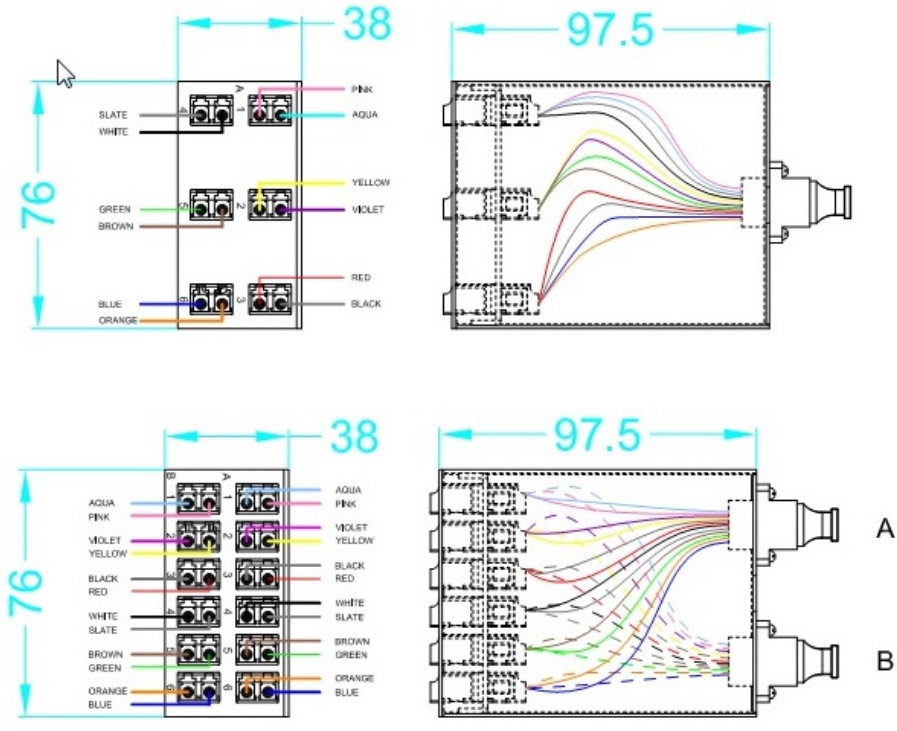

These cassette patch panels allow for the ability to expand the installation in the future with very low risk to the installed network. These patch panels also allows different categories of fibre optics to be presented together in the same cabinet 'U' space.

Excel Enbeam High Density 12 Port 24 Fibre OM3
LC-MTP Fibre Cassette

Item Code: 208-012

Colour

Black

Additional specifications

Features	Values
Width	76mm
Height	38mm
Depth	97.5mm
IP rating	IP20
Material Thickness	1.2mm
Material	cold rolled steel
Operating temprature	-40 to +80 °C

Excel Enbeam High Density 12 Port 24 Fibre OM3 LC-MTP Fibre Cassette

Item Code: 208-012

Product drawings

Standards

Applicable standard	Detail
RoHS-II/III (2011/65/EU & 2015/863): 2023	Our products, demonstrate full adherence to the regulatory stipulations of the EU Directive 2011/65/EU (RoHS-II) and its corresponding delegated directive 2015/863 (RoHS-III).
IEC 61754-1:2013	Fibre optic interconnecting devices and passive components - Fibre optic connector interfaces - Part 1: General and guidance
ISO/IEC 11801-1:2017	Information technology - Generic cabling for customer premises: Part 1 General Requirements
EN 50173-1:2018	Information technology. Generic cabling systems - General requirements
WFD: 2023	Compliant to Waste Framework Directive
SCIP: 2023	Compliant - Does Not Contain Substances of Concern In