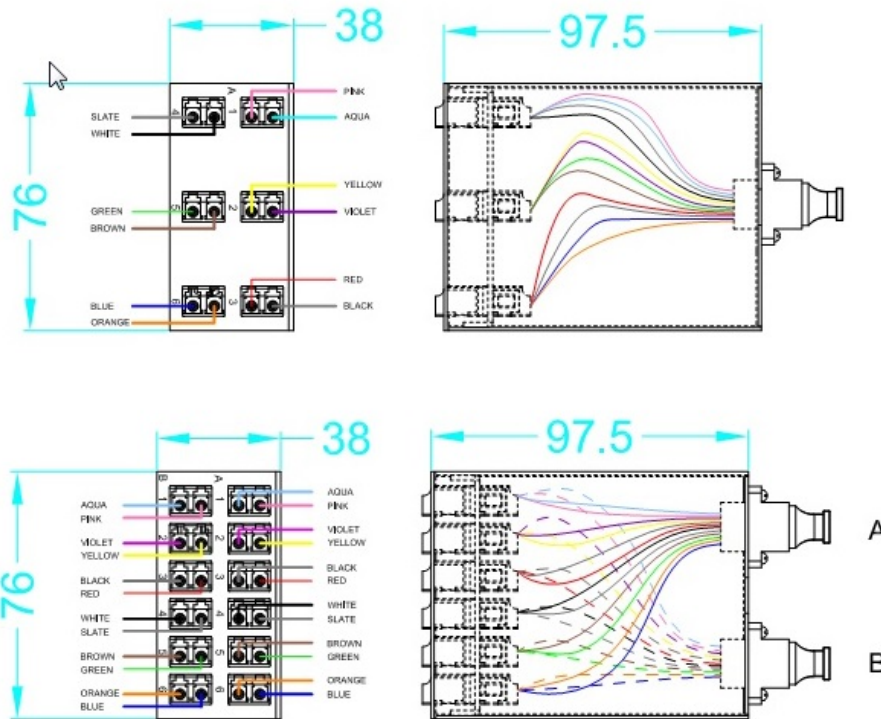

Product drawings

Standards

Applicable standard	Detail
IEC 61754-1:2013	Fibre optic interconnecting devices and passive components - Fibre optic connector interfaces - Part 1: General and guidance
ISO/IEC 11801-1:2017	Information technology - Generic cabling for customer premises: Part 1 General Requirements
EN 50173-1:2018	Information technology. Generic cabling systems - General requirements
Directive 2008/98/EC (WFD)	Waste Framework Directive — compliant. Implemented in the UK through the Waste (England and Wales) Regulations 2011 (SI 2011 No. 988).
ECHA SCIP Database	Compliant; product does not contain SVHCs (Substances of Very High Concern) as defined under REACH Article 33(1). Submission obligations met under EU REACH and UK REACH.