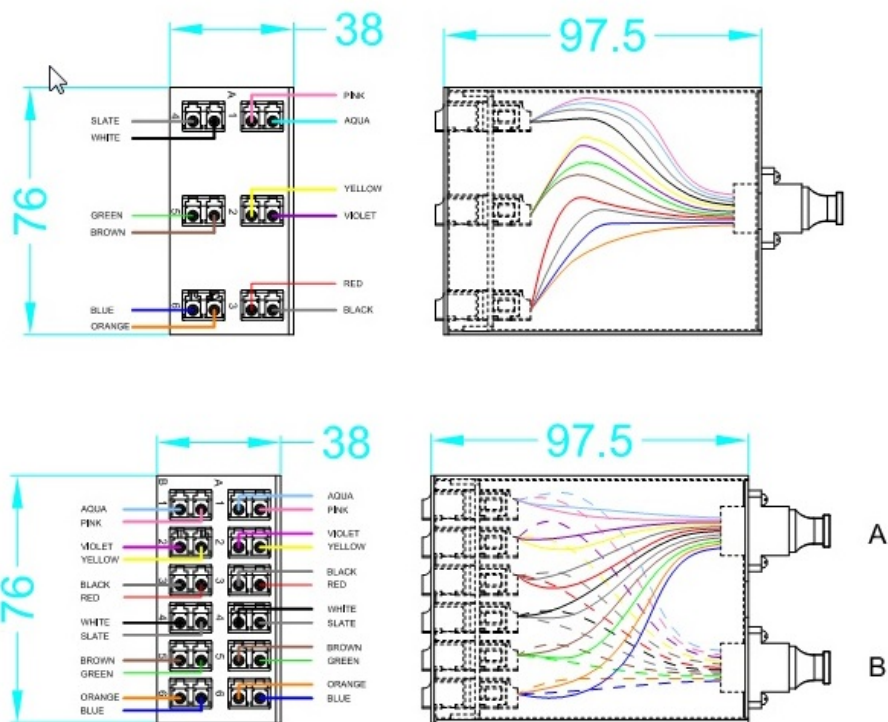

## Additional specifications

Features	Values
Width	76mm
Height	38mm
Depth	97.5mm
IP rating	IP20
Material Thickness	1.2mm
Material	cold rolled steel
Operating temperature	-40 to +80 °C

## Product drawings