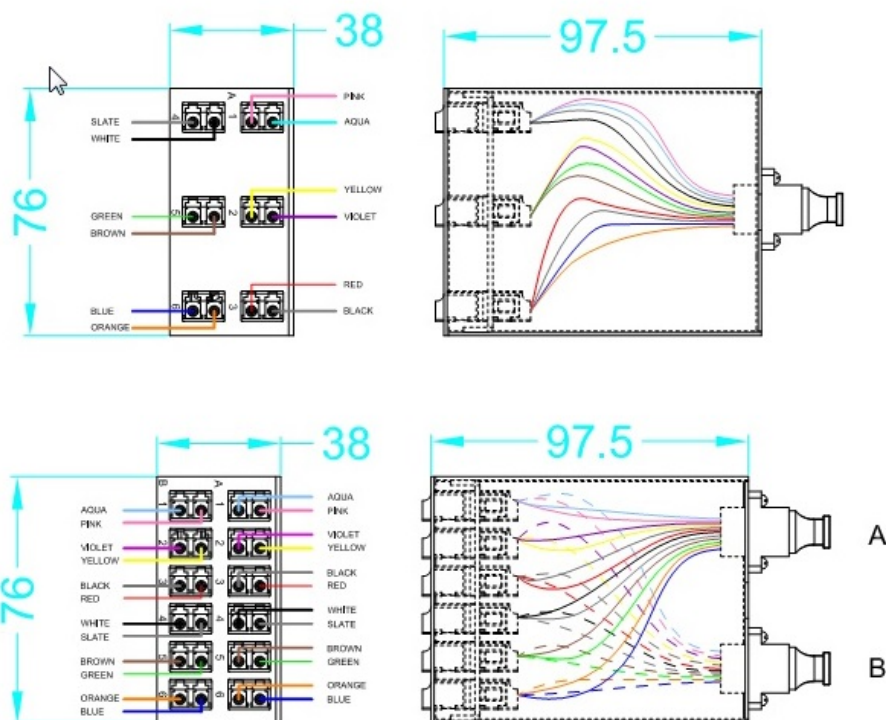

Item Code: 208-013-MOD2

APC-type	no
Colour	Black

Additional specifications

Features	Values
Width	76mm
Height	38mm
Depth	97.5mm
IP rating	IP20
Material Thickness	1.2mm
Material	cold rolled steel
Operating temprature	-40 to +80 °C

Excel Enbeam High Density OM4 MTP Fibre Cassette 6 Duplex LC (12 Core)

Item Code: 208-013-MOD2

Product drawings

Standards

Applicable standard	Detail
IEC 61754-1:2013	Fibre optic interconnecting devices and passive components - Fibre optic connector interfaces - Part 1: General and guidance
ISO/IEC 11801-1:2017	Information technology - Generic cabling for customer premises: Part 1 General Requirements
EN 50173-1:2018	Information technology. Generic cabling systems - General requirements
Directive 2008/98/EC (WFD)	Waste Framework Directive — compliant. Implemented in the UK through the Waste (England and Wales) Regulations 2011 (SI 2011 No. 988).
ECHA SCIP Database	Compliant; product does not contain SVHCs (Substances of Very High Concern) as defined under REACH Article 33(1). Submission obligations met under EU REACH and UK REACH.