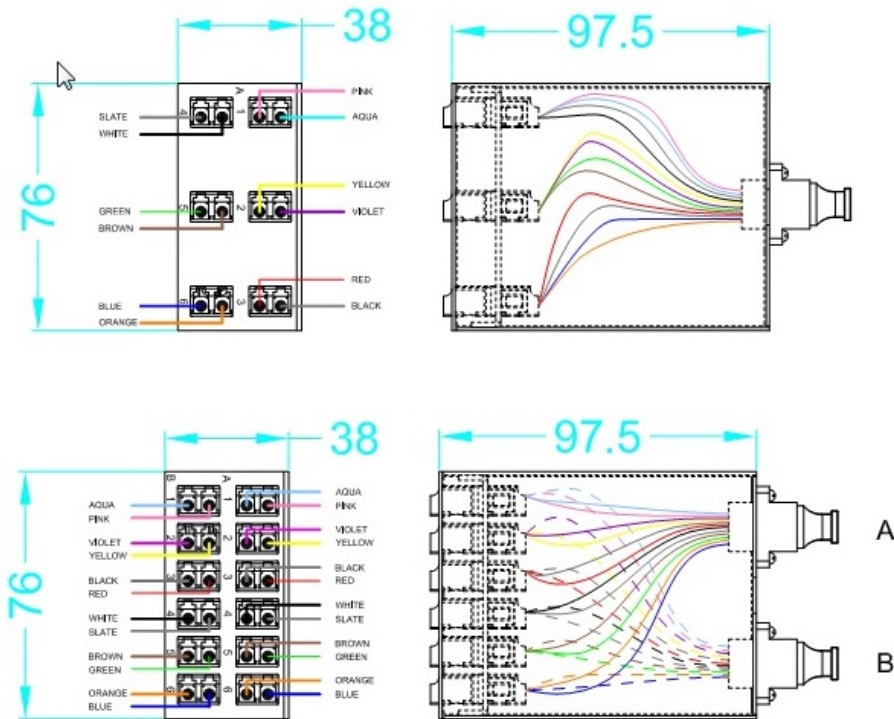

Excel Enbeam High Density 12 Port 24 Fibre OM4  
LC-MTP Fibre Cassette

Item Code: 208-014

Colour

Black

**Additional specifications**

Features	Values
Width	76mm
Height	38mm
Depth	97.5mm
IP rating	IP20
Material Thickness	1.2mm
Material	cold rolled steel
Operating temprature	-40 to +80 °C

## Product drawings