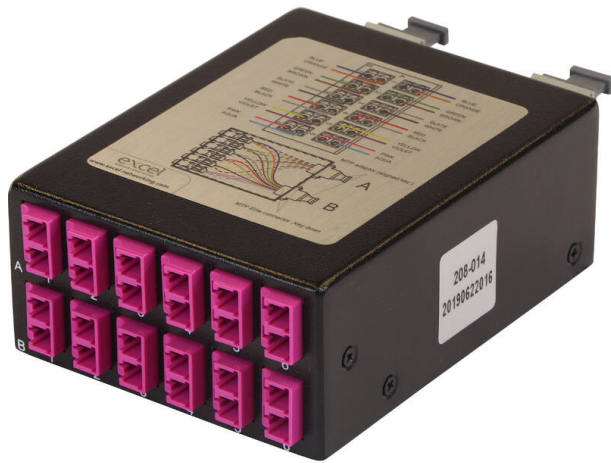

# Excel Enbeam High Density 12 Port 24 Fibre OM4 LC-MTP Fibre Cassette

Item Code: 208-014

**excel**  
without compromise.

✕ LC to MTP Factory terminated and tested

✕ Available in 6 and 12 Duplex LC (12 and 24 core)

✕ Fits both 4-way angled and 5-way straight 1U patch panels

✕ Choice of fibre grades

✕ US Conec MTP Elite Connectors

✕ 25 Year system warranty

✕ CIBSE TM65 Embodied Carbon: 1.786 kg CO2e

## Product Overview

The Excelerator High Density 12 Duplex LC Fibre Optic MTP Cassette mounts directly into the Enbeam Fibre Optic Cassette Patch Panel for mounting into a 19" cabinet. This range of products have been designed and manufactured to support both the preterminated and the emerging 40/100 Gigabit Ethernet fibre optic installations. The cassettes are terminated with the superior quality US Conec Elite MTP connector. The 12 Duplex Port cassette has one MTP Elite connector on the rear.

Excel Enbeam High Density 12 Port 24 Fibre OM4  
LC-MTP Fibre Cassette

Item Code: 208-014

Colour

Black

**Additional specifications**

Features	Values
Width	76mm
Height	38mm
Depth	97.5mm
IP rating	IP20
Material Thickness	1.2mm
Material	cold rolled steel
Operating temprature	-40 to +80 °C