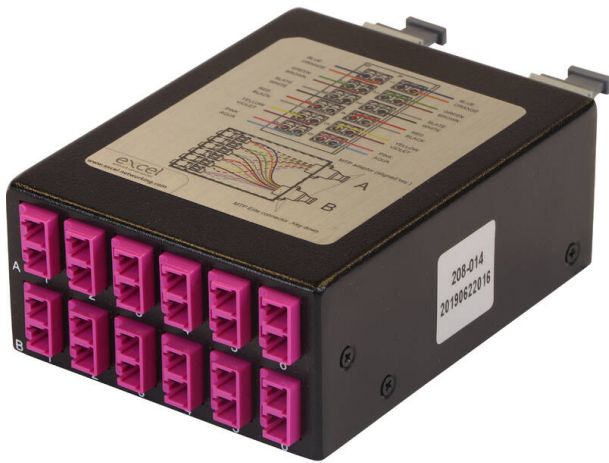

# Excel Enbeam High Density 12 Port 24 Fibre OM4 LC-MTP Fibre Cassette

Item Code: 208-014

**excel**  
without compromise.

✕ LC to MTP Factory terminated and tested

✕ Available in 6 and 12 Duplex LC (12 and 24 core)

✕ Fits both 4-way angled and 5-way straight 1U patch panels

✕ Choice of fibre grades

✕ US Conec MTP Elite Connectors

✕ 25 Year system warranty

✕ CIBSE TM65 Embodied Carbon: 1.786 kg CO2e

## Product Overview

The Excelerator High Density 12 Duplex LC Fibre Optic MTP Cassette mounts directly into the Enbeam Fibre Optic Cassette Patch Panel for mounting into a 19" cabinet. This range of products have been designed and manufactured to support both the preterminated and the emerging 40/100 Gigabit Ethernet fibre optic installations. The cassettes are terminated with the superior quality US Conec Elite MTP connector. The 12 Duplex Port cassette has one MTP Elite connector on the rear.

Excel Enbeam High Density 12 Port 24 Fibre OM4  
LC-MTP Fibre Cassette

Item Code: 208-014

Colour

Black

**Additional specifications**

Features	Values
Width	76mm
Height	38mm
Depth	97.5mm
IP rating	IP20
Material Thickness	1.2mm
Material	cold rolled steel
Operating temprature	-40 to +80 °C