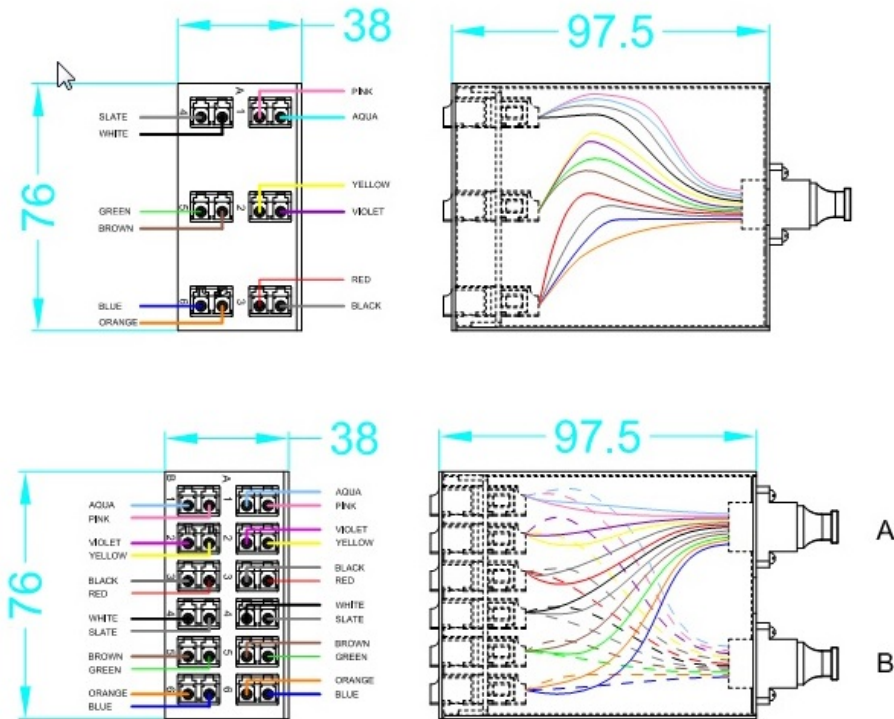

Excel Enbeam High Density 6 Port 12 Fibre LC-MTP (APC) OS2 Fibre Cassette

Item Code: 208-015-APC

Colour

Black

Additional specifications

Features	Values
Width	76mm
Height	38mm
Depth	97.5mm
IP rating	IP20
Material Thickness	1.2mm
Material	cold rolled steel
Operating temprature	-40 to +80 °C

Excel Enbeam High Density 6 Port 12 Fibre LC-MTP (APC) OS2 Fibre Cassette

Item Code: 208-015-APC

Product drawings

Standards

Applicable standard	Detail
RoHS-II/III (2011/65/EU & 2015/863): 2023	Our products, demonstrate full adherence to the regulatory stipulations of the EU Directive 2011/65/EU (RoHS-II) and its corresponding delegated directive 2015/863 (RoHS-III).
IEC 61754-1:2013	Fibre optic interconnecting devices and passive components - Fibre optic connector interfaces - Part 1: General and guidance
ISO/IEC 11801-1:2017	Information technology - Generic cabling for customer premises: Part 1 General Requirements
EN 50173-1:2018	Information technology. Generic cabling systems - General requirements
WFD: 2023	Compliant to Waste Framework Directive
SCIP: 2023	Compliant - Does Not Contain Substances of Concern In