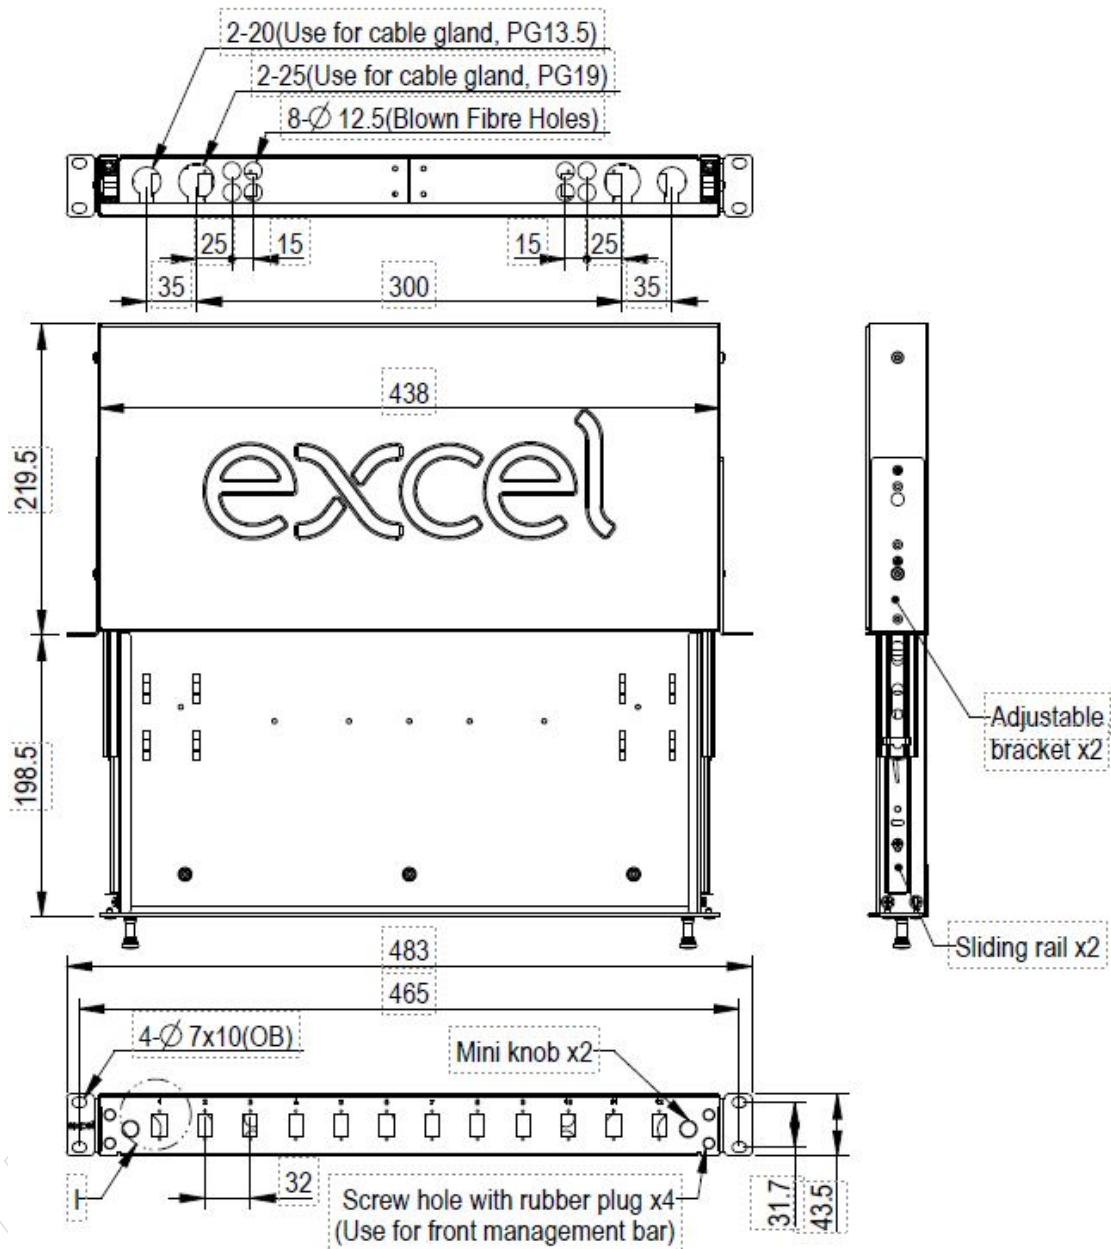

## Product Specifications

Feature	Values
Suitable for number of fibre cores	144
Suitable for number of module inserts	12
Colour	Black
Mounting method	482.6 mm (19 inch) mounting
Number of rack units (RU)	1
Height	43.6 mm
Width	482 mm
Depth	201 mm

## Additional specifications

Features	Values
IP rating	IP20
Cable entry 20mm	2
Cable entry 25mm	2
Material	Cold rolled steel
Material thickness	1.2mm
Material coating	Powder Coating
Operating temperature	-40 to +80 °C

## Product drawing