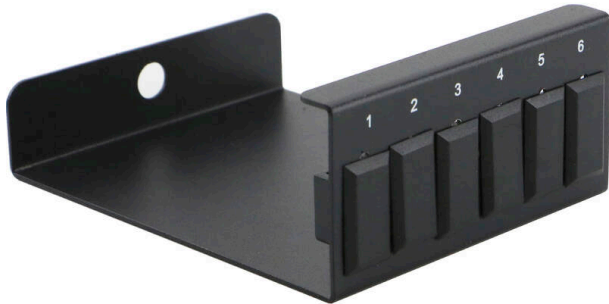

Excel Enbeam 6 Way MTP Adaptor Plate Unloaded

Item Code: 208-024

Available in 6-way/8-way

Available in loaded/unloaded

25 Year system warranty

CIBSE TM65 Embodied Carbon: 0.626 kg CO2e

Product Overview

Excel MTP adapter plate.

Product Specifications

Feature	Values
With couplers	no
Suitable for number of couplers	6
Suitable for type of fibre	Multi mode/single mode
IP-rating	IP20

Standards

Applicable standard	Detail
Directive 2011/65/EU (RoHS II)	Restriction of the Use of Certain Hazardous Substances in Electrical and Electronic Equipment — compliant. Applies within EU member states).
Directive (EU) 2015/863 (RoHS III)	Amending Directive 2011/65/EU to add four phthalates (DEHP, BBP, DBP, DIBP) to Annex II — compliant.
Directive 2008/98/EC (WFD)	Waste Framework Directive — compliant. Implemented in the UK through the Waste (England and Wales) Regulations 2011 (SI 2011 No. 988).
ECHA SCIP Database	Compliant; product does not contain SVHCs (Substances of Very High Concern) as defined under REACH Article 33(1). Submission obligations met under EU REACH and UK REACH.

Excel Enbeam 6 Way MTP Adaptor Plate Unloaded

Item Code: 208-024

Regulation (EU) 2019/1021 (POPs)

EU Regulation on Persistent Organic Pollutants — compliant. For Great Britain, compliance is aligned with the Persistent Organic Pollutants (Amendment) (EU Exit) Regulations 2020 (SI 2020 No. 1355).