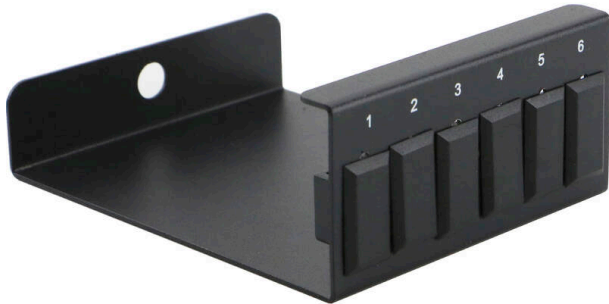

# Excel Enbeam 6 Way MTP Adaptor Plate Unloaded

Item Code: 208-024

Available in 6-way/8-way

Available in loaded/unloaded

25 Year system warranty

CIBSE TM65 Embodied Carbon: 0.626 kg CO2e

## Product Overview

Excel MTP adapter plate.