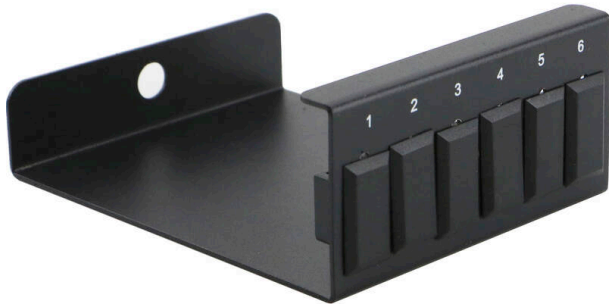

Excel Enbeam 6 Way MTP Adaptor Plate Unloaded

Item Code: 208-024

✕ Available in 6-way/8-way

✕ Available in loaded/unloaded

✕ 25 Year system warranty

✕ CIBSE TM65 Embodied Carbon: 0.626 kg CO2e

Product Overview

Excel MTP adapter plate.

Product Specifications

| Feature | Values |
|---------------------------------|------------------------|
| With couplers | no |
| Suitable for number of couplers | 6 |
| Suitable for type of fibre | Multi mode/single mode |
| IP-rating | IP20 |