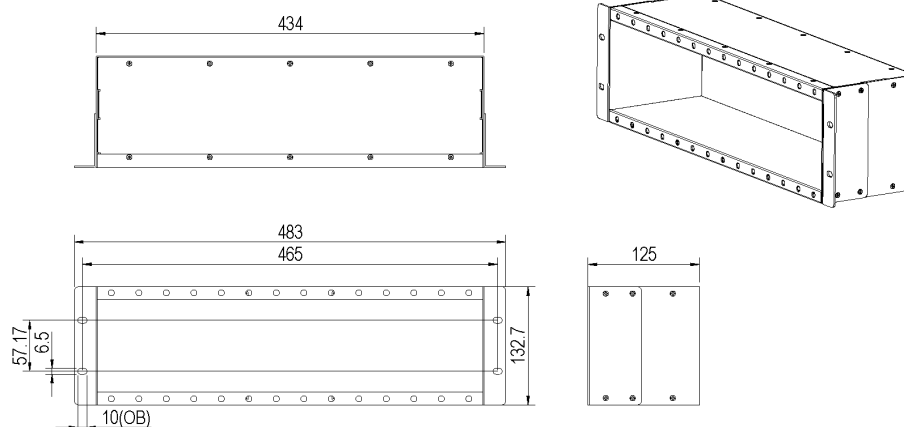

Product drawing (14-module version)

Standards

Applicable standard	Detail
RoHS-II/III (2011/65/EU & 2015/863): 2023	Our products, demonstrate full adherence to the regulatory stipulations of the EU Directive 2011/65/EU (RoHS-II) and its corresponding delegated directive 2015/863 (RoHS-III).
IEC 61754-1:2013	Fibre optic interconnecting devices and passive components - Fibre optic connector interfaces - Part 1: General and guidance
ISO/IEC 11801-1:2017	Information technology - Generic cabling for customer premises: Part 1 General Requirements
EN 50173-1:2018	Information technology. Generic cabling systems - General requirements
WFD: 2023	Compliant to Waste Framework Directive
SCIP: 2023	Compliant - Does Not Contain Substances of Concern In articles as such or in complex objects (Products)
POPs (EU) No 2019/1021	EU Regulation for the restriction of Persistent Organic Pollutants.