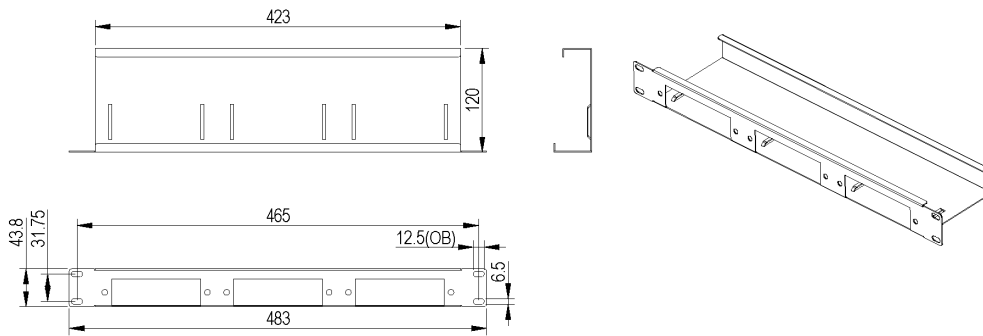

Item Code: 208-028

Additional specifications

Features	Values
Operating temprature	-40 to +80 °C
IP rating	IP20
Material	Cold rolled steel
Material thickness	2mm
Material coating	Powder Coating

Product drawing (3-module version)