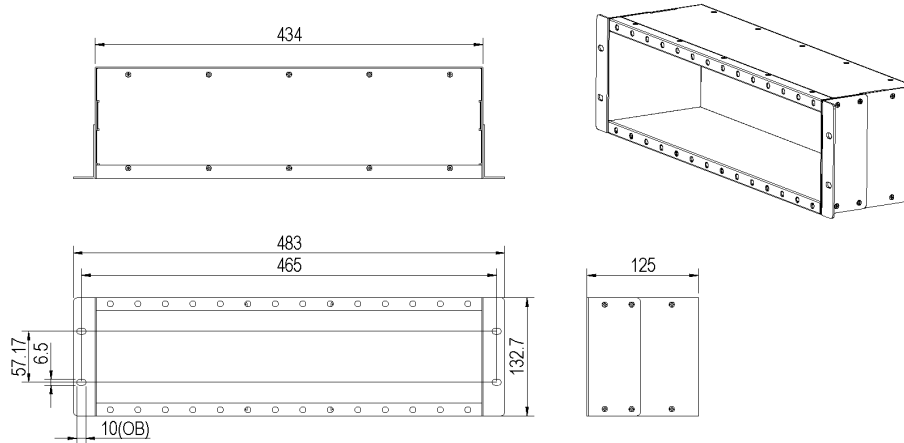

Product drawing (14-module version)

Standards

Applicable standard	Detail
RoHS-II/III (2011/65/EU & 2015/863): 2023	Our products, demonstrate full adherence to the regulatory stipulations of the EU Directive 2011/65/EU (RoHS-II) and its corresponding delegated directive 2015/863 (RoHS-III).
IEC 61754-1:2013	Fibre optic interconnecting devices and passive components - Fibre optic connector interfaces - Part 1: General and guidance
ISO/IEC 11801-1:2017	Information technology - Generic cabling for customer premises: Part 1 General Requirements
EN 50173-1:2018	Information technology. Generic cabling systems - General requirements
WFD: 2023	Compliant to Waste Framework Directive
SCIP: 2023	Compliant - Does Not Contain Substances of Concern In articles as such or in complex objects (Products)
POPs (EU) No 2019/1021	EU Regulation for the restriction of Persistent Organic Pollutants.