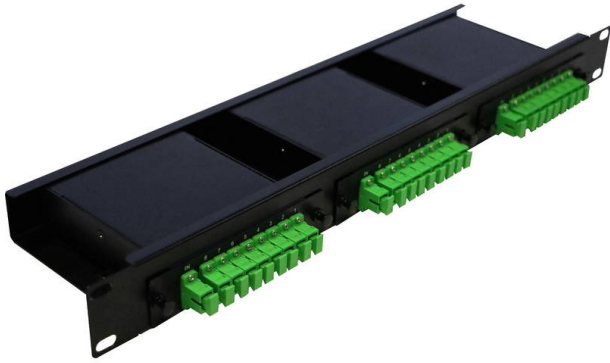

Excel Enbeam LGX 1U 3 Module Panel

Item Code: 208-028

✕ 19" rack mountable

✕ Holds 3 modules

✕ 1U rack space

✕ Compact design

✕ CIBSE TM65 Embodied Carbon: 4.285 kg CO2e

Product Overview

The Excel 3 Module 1U Splitter Panel has been designed to fit 19" rack mounting profiles and houses up to 3 Excel splitter modules. Its decreased depth of 120mm allows the unit to be installed into street furniture or any 19" Communications Rack to form part of the Passive Optical Network (PON).

Product Specifications

Feature	Values
Suitable for number of module inserts	3
With pigtails	no
Colour	Black
RAL-number	9005
Mounting method	482.6 mm (19 inch) mounting
Number of rack units (RU)	1
Height	43.8 mm
Width	483 mm
Depth	120 mm

Item Code: 208-028

Additional specifications

Features	Values
Operating temprature	-40 to +80 °C
IP rating	IP20
Material	Cold rolled steel
Material thickness	2mm
Material coating	Powder Coating

Product drawing (3-module version)