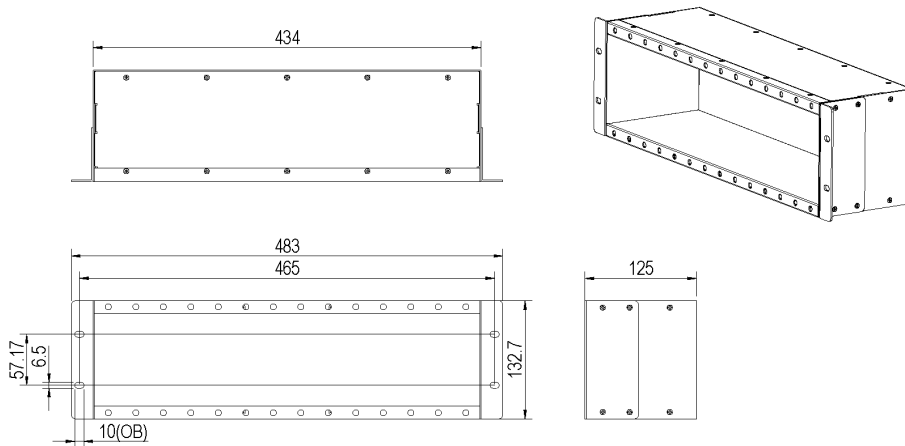

Product drawing (14-module version)

Standards

Applicable standard	Detail
RoHS-II/III (2011/65/EU & 2015/863): 2023	Our products, demonstrate full adherence to the regulatory stipulations of the EU Directive 2011/65/EU (RoHS-II) and its corresponding delegated directive 2015/863 (RoHS-III).
IEC 61754-1:2013	Fibre optic interconnecting devices and passive components - Fibre optic connector interfaces - Part 1: General and guidance
ISO/IEC 11801-1:2017	Information technology - Generic cabling for customer premises: Part 1 General Requirements
EN 50173-1:2018	Information technology. Generic cabling systems - General requirements
WFD: 2023	Compliant to Waste Framework Directive
SCIP: 2023	Compliant - Does Not Contain Substances of Concern In articles as such or in complex objects (Products)
POPs (EU) No 2019/1021	EU Regulation for the restriction of Persistent Organic Pollutants.