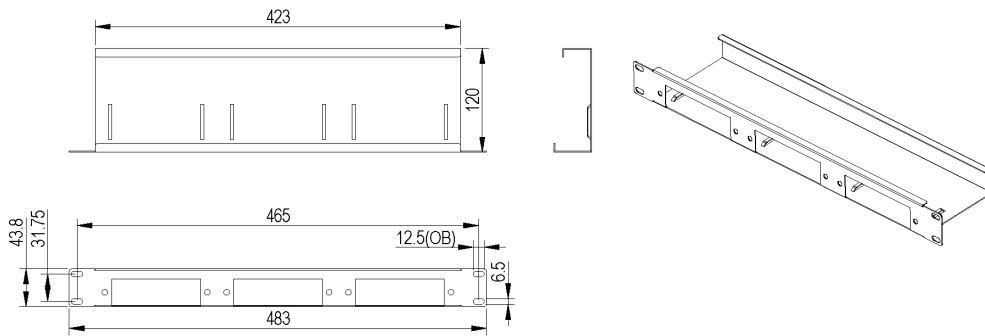

The Excel 3 Module 1U Splitter Panel has been designed to fit 19" rack mounting profiles and houses up to 3 Excel splitter modules. Its decreased depth of 120mm allows the unit to be installed into street furniture or any 19" Communications Rack to form part of the Passive Optical Network (PON).

Product Specifications

Feature	Values
Suitable for number of module inserts	3
With pigtails	no
Colour	Black
RAL-number	9005
Mounting method	482.6 mm (19 inch) mounting
Number of rack units (RU)	1
Height	43.8 mm
Width	483 mm
Depth	120 mm

Item Code: 208-028

Additional specifications

Features	Values
Operating temprature	-40 to +80 °C
IP rating	IP20
Material	Cold rolled steel
Material thickness	2mm
Material coating	Powder Coating

Product drawing (3-module version)