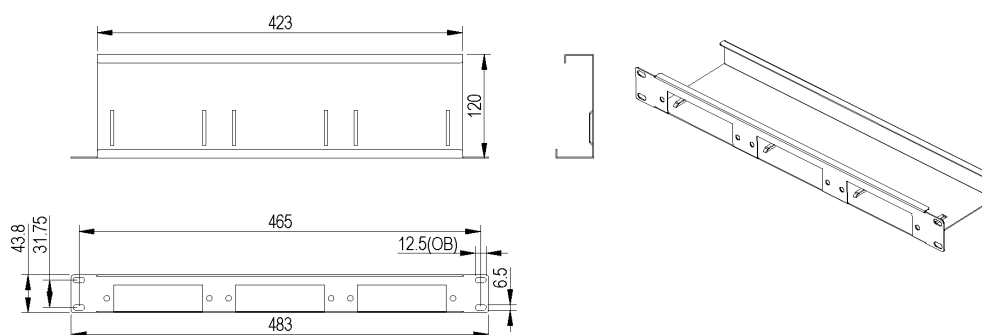

The Excel 3 Module 1U Splitter Panel has been designed to fit 19" rack mounting profiles and houses up to 3 Excel splitter modules. Its decreased depth of 120mm allows the unit to be installed into street furniture or any 19" Communications Rack to form part of the Passive Optical Network (PON).

Product Specifications

Feature	Values
Suitable for number of module inserts	3
With pigtails	no
Colour	Black
RAL-number	9005
Mounting method	482.6 mm (19 inch) mounting
Number of rack units (RU)	1
Height	43.8 mm
Width	483 mm
Depth	120 mm

Item Code: 208-028

Additional specifications

Features	Values
Operating temperature	-40 to +80 °C
IP rating	IP20
Material	Cold rolled steel
Material thickness	2mm
Material coating	Powder Coating

Product drawing (3-module version)