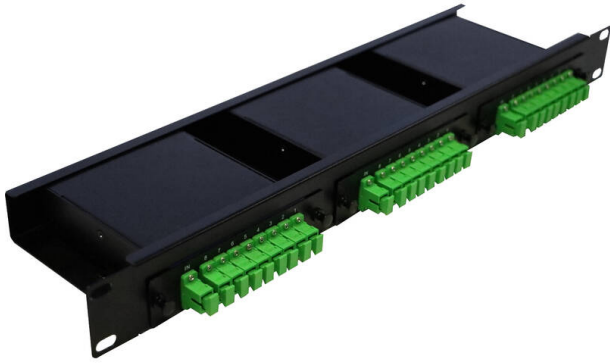

# Excel Enbeam LGX 1U 3 Module Panel

Item Code: 208-028

✕ 19" rack mountable

✕ Holds 3 modules

✕ 1U rack space

✕ Compact design

✕ CIBSE TM65 Embodied Carbon: 4.285 kg CO2e

## Product Overview

The Excel 3 Module 1U Splitter Panel has been designed to fit 19" rack mounting profiles and houses up to 3 Excel splitter modules. Its decreased depth of 120mm allows the unit to be installed into street furniture or any 19" Communications Rack to form part of the Passive Optical Network (PON).

## Product Specifications

Feature	Values
Suitable for number of module inserts	3
With pigtails	no
Colour	Black
RAL-number	9005
Mounting method	482.6 mm (19 inch) mounting
Number of rack units (RU)	1
Height	43.8 mm
Width	483 mm
Depth	120 mm

## Additional specifications

Features	Values
Operating temprature	-40 to +80 °C
IP rating	IP20
Material	Cold rolled steel
Material thickness	2mm
Material coating	Powder Coating