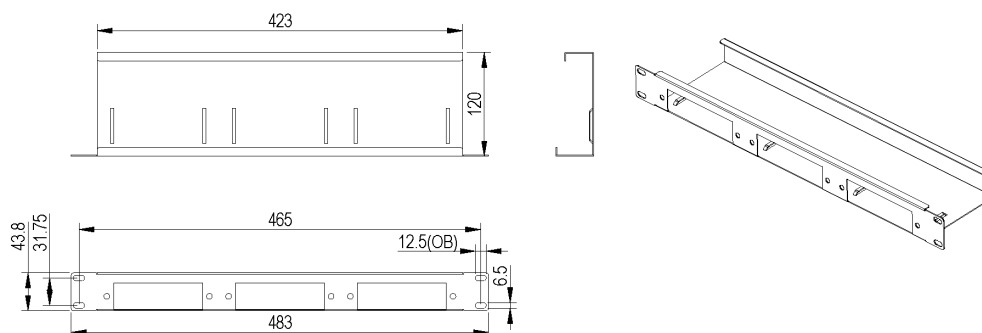

Item Code: 208-029

Additional specifications

Features	Values
Operating temperature	-40 to +80 °C
IP rating	IP20
Material	Cold rolled steel
Material thickness	2mm
Material coating	Powder Coating

Product drawing (3-module version)