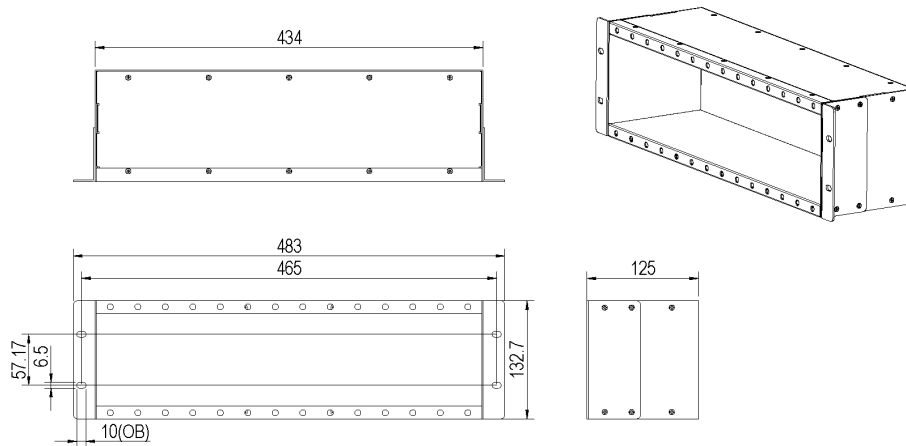

Product drawing (14-module version)

Standards

Applicable standard	Detail
RoHS-II/-III (2011/65/EU & 2015/863): 2023	Our products, demonstrate full adherence to the regulatory stipulations of the EU Directive 2011/65/EU (RoHS-II) and its corresponding delegated directive 2015/863 (RoHS-III).
IEC 61754-1:2013	Fibre optic interconnecting devices and passive components - Fibre optic connector interfaces - Part 1: General and guidance
ISO/IEC 11801-1:2017	Information technology - Generic cabling for customer premises: Part 1 General Requirements
EN 50173-1:2018	Information technology. Generic cabling systems - General requirements
WFD: 2023	Compliant to Waste Framework Directive
SCIP: 2023	Compliant - Does Not Contain Substances of Concern In articles as such or in complex objects (Products)
POPs (EU) No 2019/1021	EU Regulation for the restriction of Persistent Organic Pollutants.