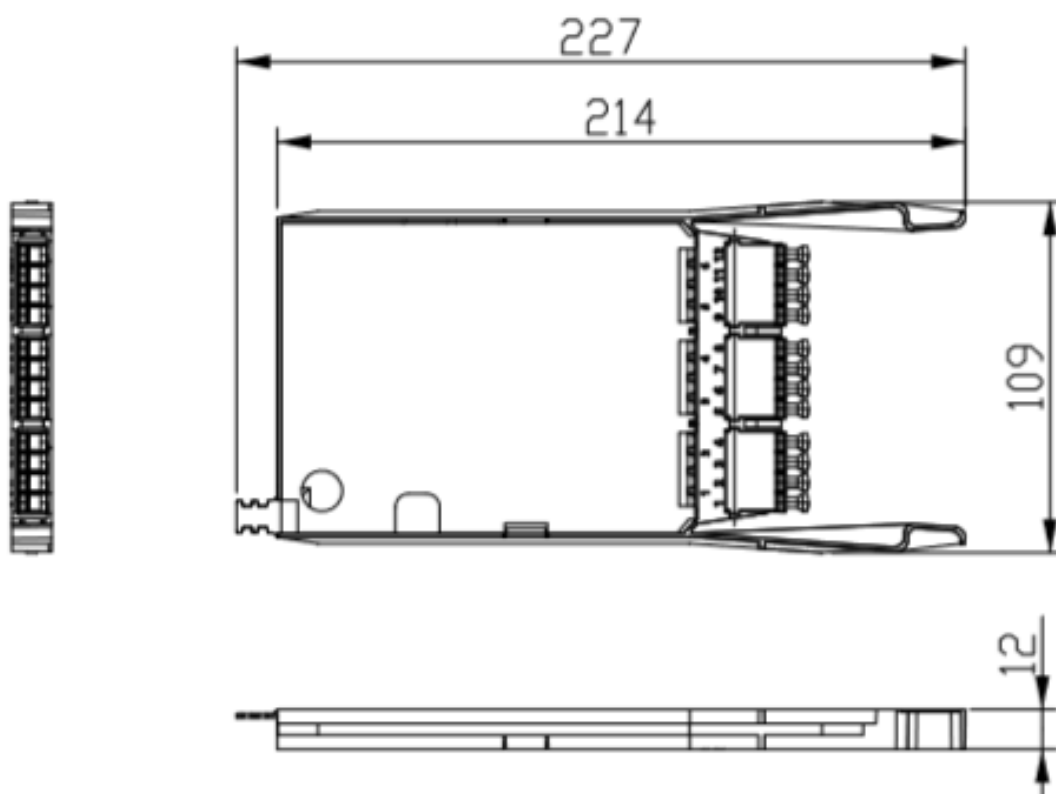

The cassettes can be inserted into the panel from the front or the rear and feature 2 physical stops, one installed and one for patching.

The panel also offers full and innovative patchcord management to the front and cable management to the rear.

Additional specifications

Features	Values
Operating Temperature	-40 to +80 °C
Capacity	12 LC-Fibres per cassette
Width	108mm
Height	12.5mm
Depth	232mm
Material Coating	ABS UL94-V0
Colour	Grey

Product drawing