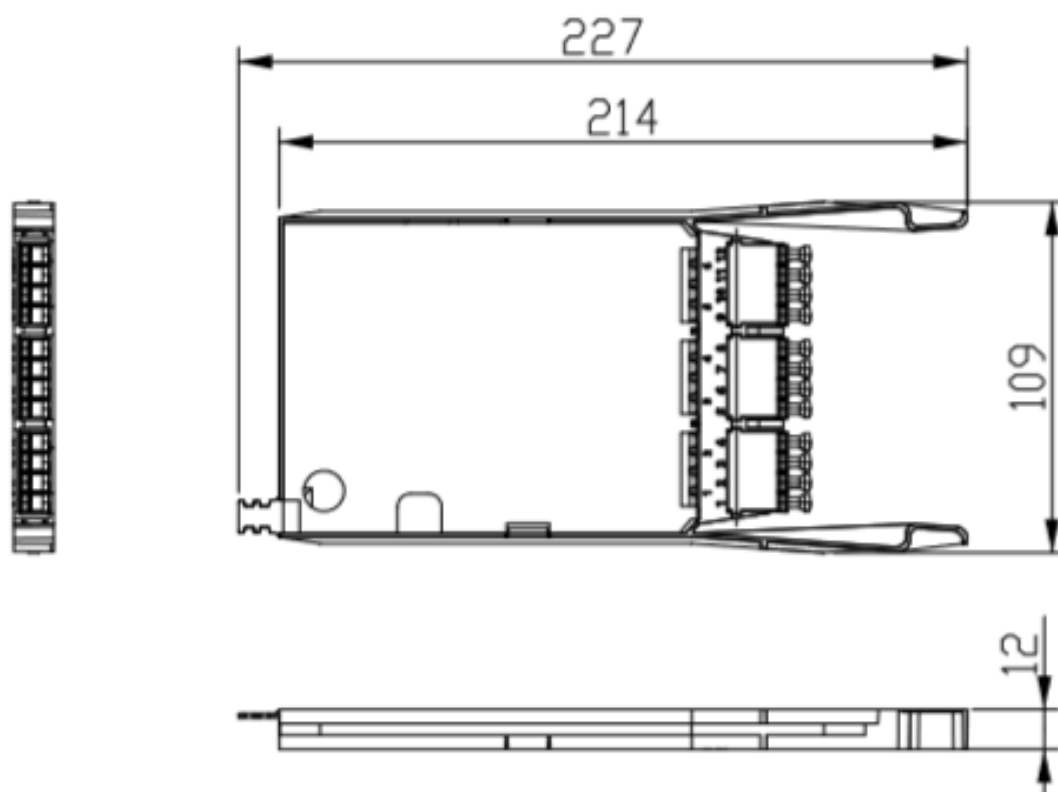

## Additional specifications

Features	Values
Operating Temperature	-40 to +80 °C
Capacity	12 LC-Fibres per cassette
Width	108mm
Height	12.5mm
Depth	232mm
Material Coating	ABS UL94-V0
Colour	Grey

## Product drawing