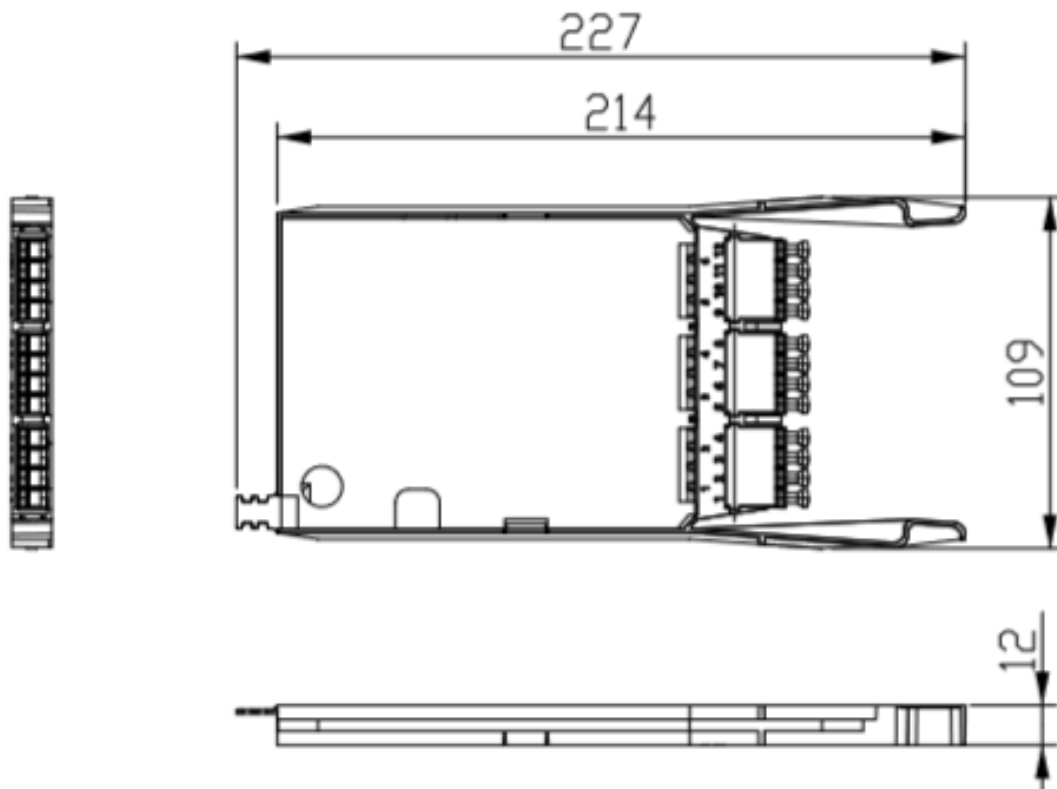

## Additional specifications

Features	Values
Operating Temperature	-40 to +80 °C
Capacity	12 LC-Fibres per cassette
Width	108mm
Height	12.5mm
Depth	232mm
Material Coating	ABS UL94-V0
Colour	Grey

## Product drawing