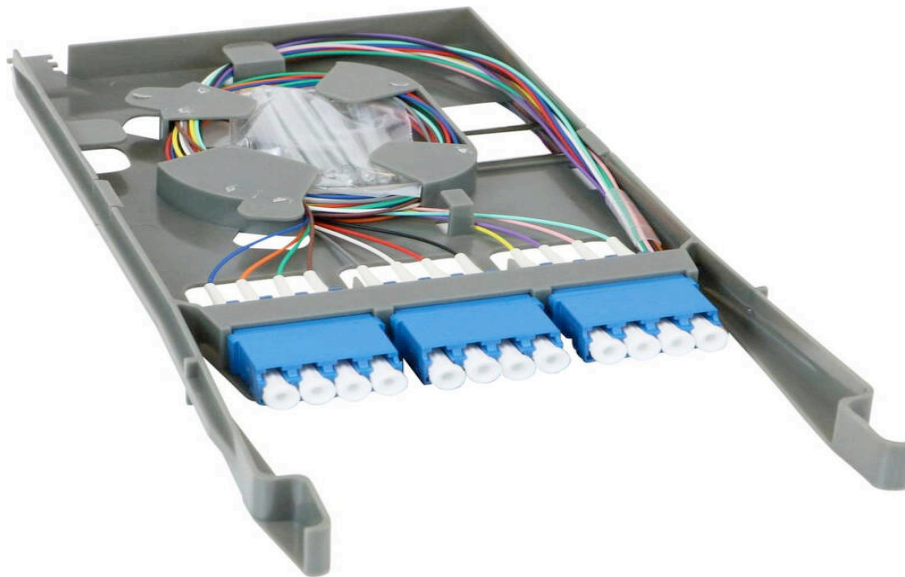

## Main Features

- / High Density 12 fibre LC cassette
- / Can be spliced or direct terminated
- / OS2, OM3 and OM4 options
- / Complete with splice protectors
- / Pre-termination options
- / 25 Year System Warranty Available

## Product Overview

The Excel LC High-Density cassette is designed for the Excel HD 1U panel, which has a capacity for 12 cassettes, offering up to 144 fibres per 1U. A range of cassettes are offered and can be mixed and matched as required to offer a highly dense and flexible system for both LC and MTP connectivity.

The cassettes can be inserted into the panel from the front or the rear and feature 2 physical stops, one installed and one for patching.

The panel also offers full and innovative patchcord management to the front and cable management to the rear.

## Additional specifications

Features	Values
Operating Temperature	-40 to +80 °C
Capacity	12 LC-Fibres per cassette
Width	108mm
Height	12.5mm
Depth	232mm
Material Coating	ABS UL94-V0
Colour	Grey