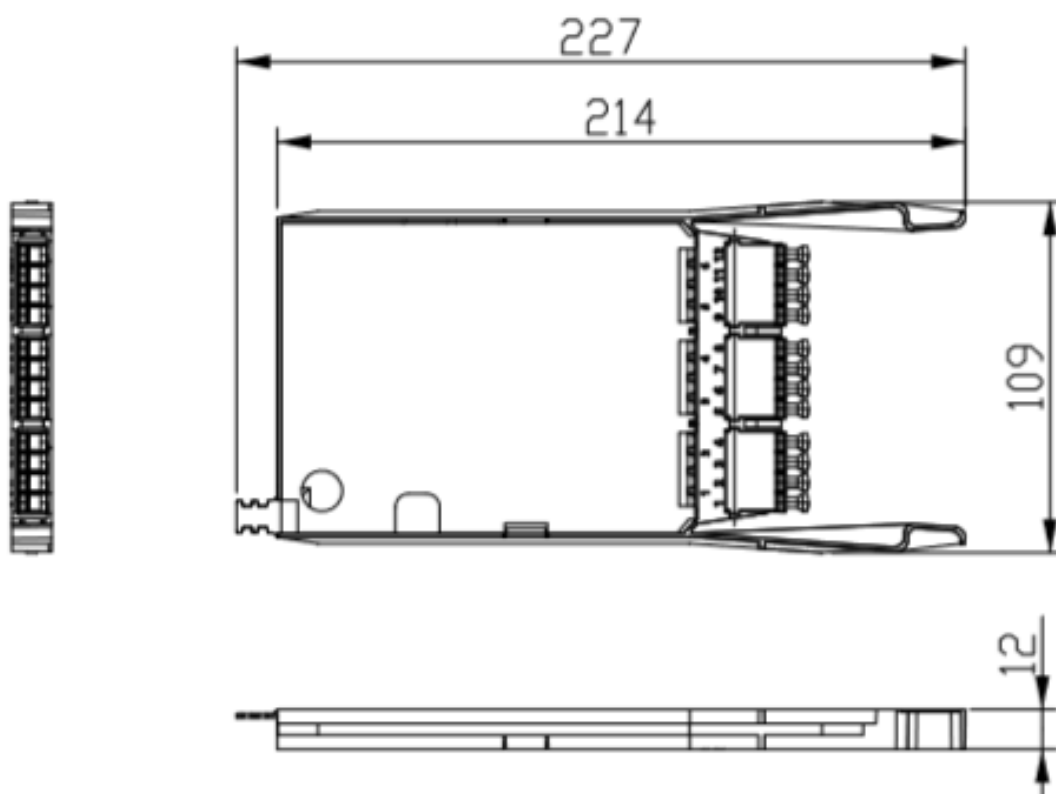

Additional specifications

Features	Values
Operating Temperature	-40 to +80 °C
Capacity	12 LC-Fibres per cassette
Width	108mm
Height	12.5mm
Depth	232mm
Material Coating	ABS UL94-V0
Colour	Grey

Product drawing