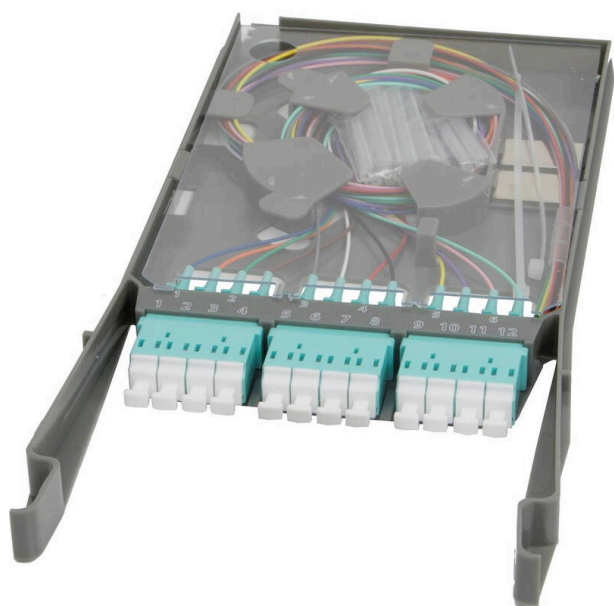

# Excel Enbeam HD 6P-12F-LC-OM3 Cassette Loaded with Quad Adaptors & Pigtails

Item Code: 208-109

**excel**  
without compromise.

- ✕ High Density 12 fibre LC cassette
- ✕ Complete with splice protectors
- ✕ Can be spliced or direct terminated
- ✕ Pre-termination options
- ✕ OS2, OM3 and OM4 options
- ✕ 25 Year System Warranty Available

## Product Overview

The Excel LC High-Density cassette is designed for the Excel HD 1U panel, which has a capacity for 12 cassettes, offering up to 144 fibres per 1U. A range of cassettes are offered and can be mixed and matched as required to offer a highly dense and flexible system for both LC and MTP connectivity.

The cassettes can be inserted into the panel from the front or the rear and feature 2 physical stops, one installed and one for patching.

The panel also offers full and innovative patchcord management to the front and cable management to the rear.

## Additional specifications

Features	Values
Operating Temperature	-40 to +80 °C
Capacity	12 LC-Fibres per cassette
Width	108mm
Height	12.5mm
Depth	232mm
Material Coating	ABS UL94-V0
Colour	Grey