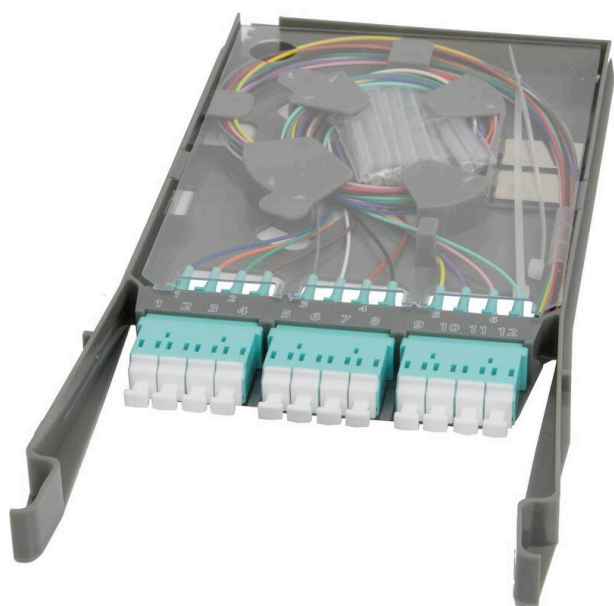

Excel Enbeam HD 6P-12F-LC-OM3 Cassette Loaded with Quad Adaptors & Pigtails

Item Code: 208-109

excel
without compromise.

✕ High Density 12 fibre LC cassette

✕ Complete with splice protectors

✕ Can be spliced or direct terminated

✕ Pre-termination options

✕ OS2, OM3 and OM4 options

✕ 25 Year System Warranty Available

Product Overview

The Excel LC High-Density cassette is designed for the Excel HD 1U panel, which has a capacity for 12 cassettes, offering up to 144 fibres per 1U. A range of cassettes are offered and can be mixed and matched as required to offer a highly dense and flexible system for both LC and MTP connectivity.

The cassettes can be inserted into the panel from the front or the rear and feature 2 physical stops, one installed and one for patching.

The panel also offers full and innovative patchcord management to the front and cable management to the rear.

Additional specifications

Features	Values
Operating Temperature	-40 to +80 °C
Capacity	12 LC-Fibres per cassette
Width	108mm
Height	12.5mm
Depth	232mm
Material Coating	ABS UL94-V0
Colour	Grey

Product drawing