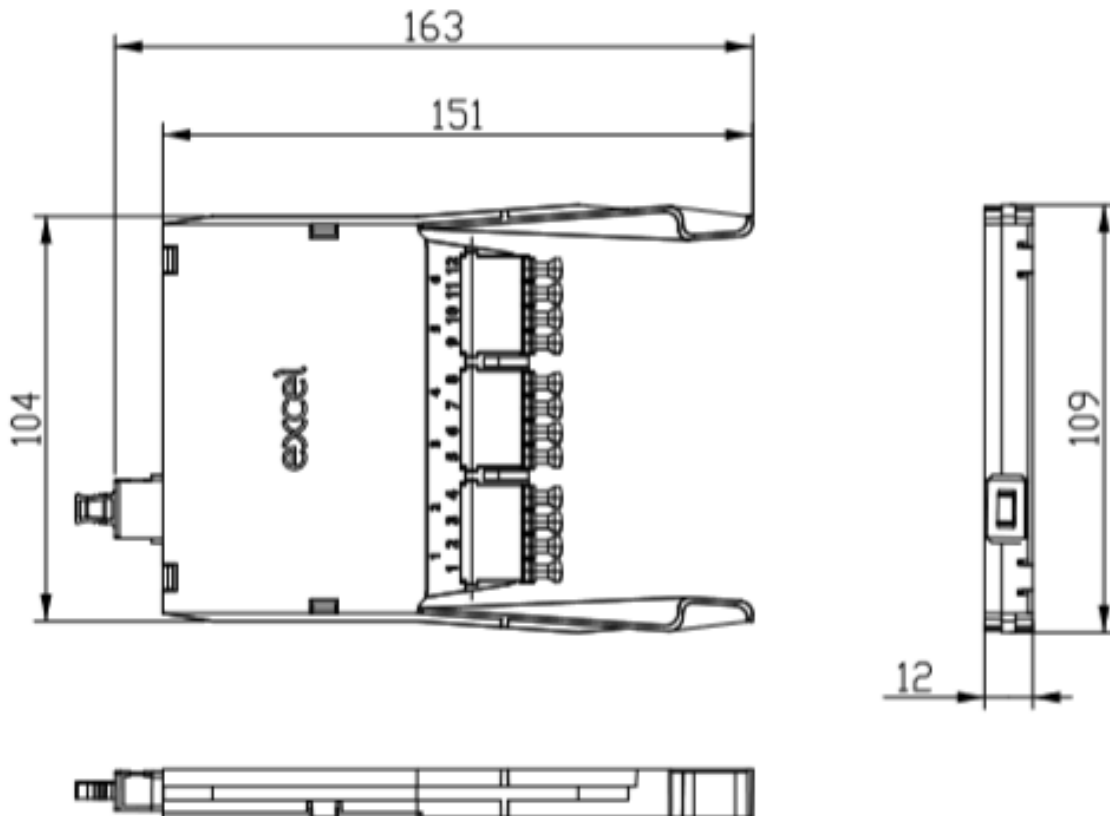

## Additional specifications

Features	Values
Operating Temperature	-40 to +80 °C
Capacity	12 LC-Fibres per cassette
Width	108mm
Height	12.5mm
Depth	168mm
Material Coating	ABS UL94-V0
Colour	Grey

## Product drawing