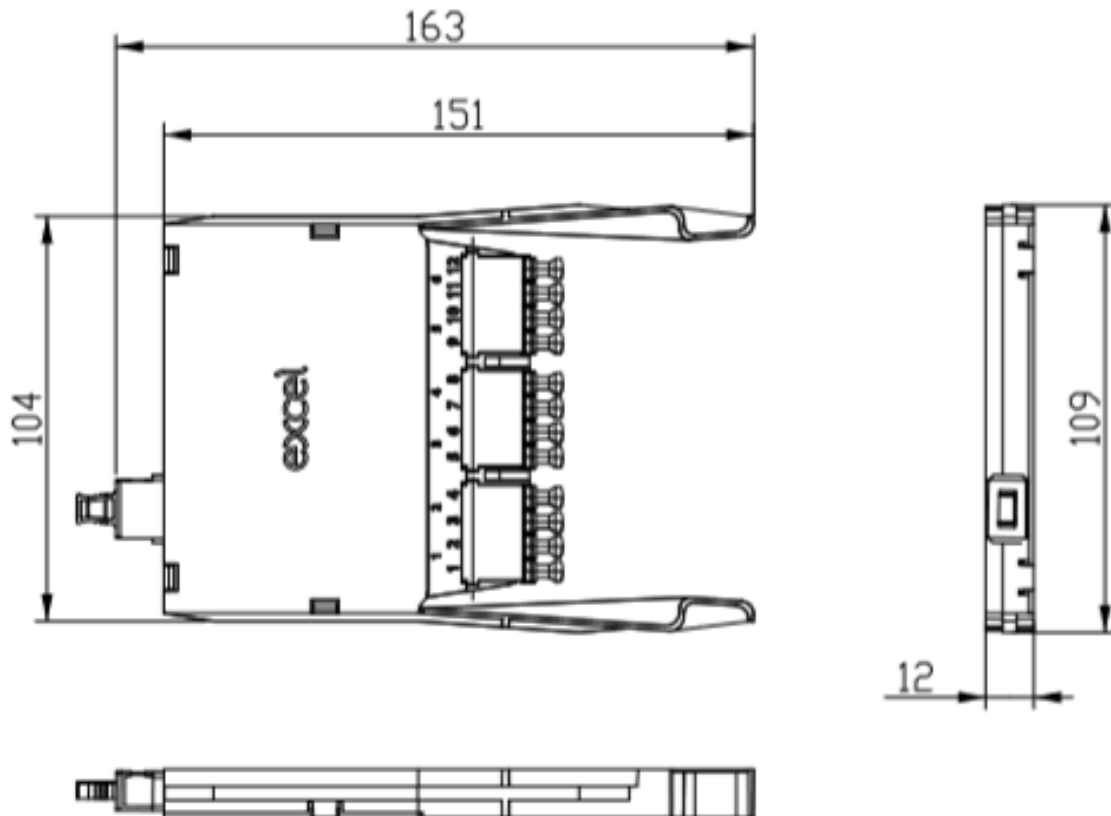

## Additional specifications

Features	Values
Operating Temperature	-40 to +80 °C
Capacity	12 LC-Fibres per cassette
Width	108mm
Height	12.5mm
Depth	168mm
Material Coating	ABS UL94-V0
Colour	Grey

## Product drawing