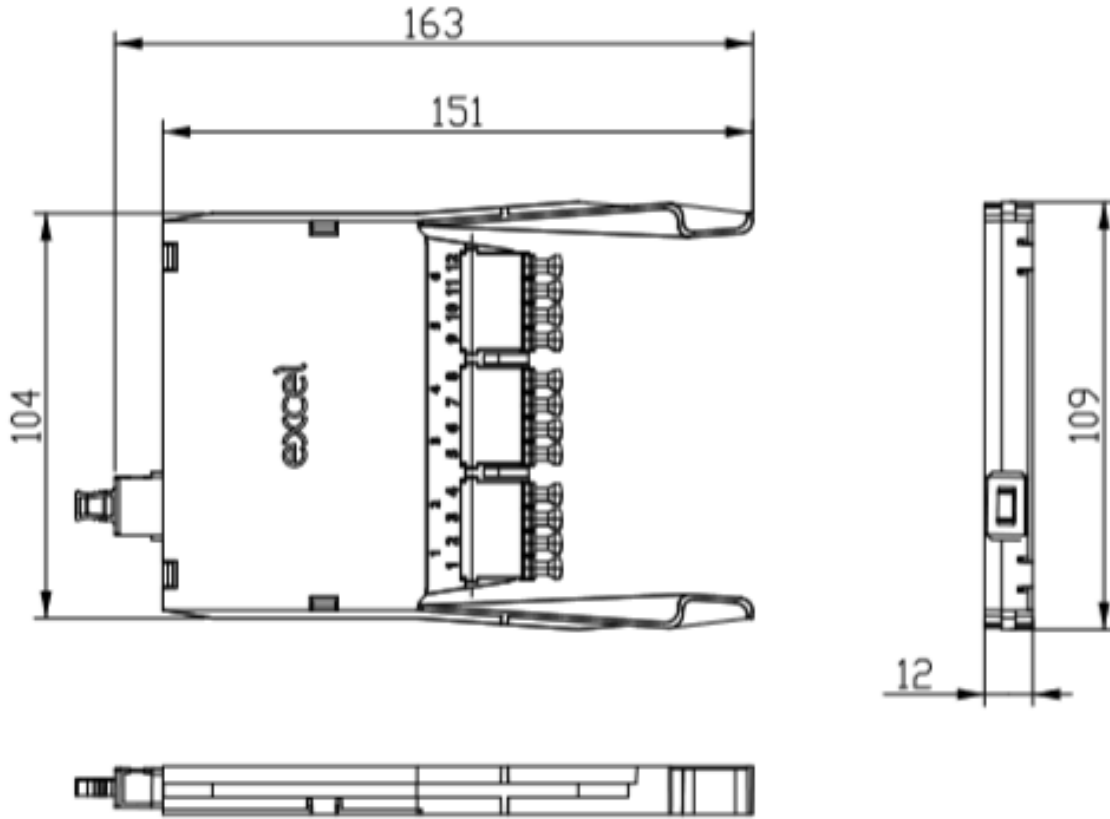

## Additional specifications

Features	Values
Operating Temperature	-40 to +80 °C
Capacity	12 LC-Fibres per cassette
Width	108mm
Height	12.5mm
Depth	168mm
Material Coating	ABS UL94-V0
Colour	Grey

## Product drawing