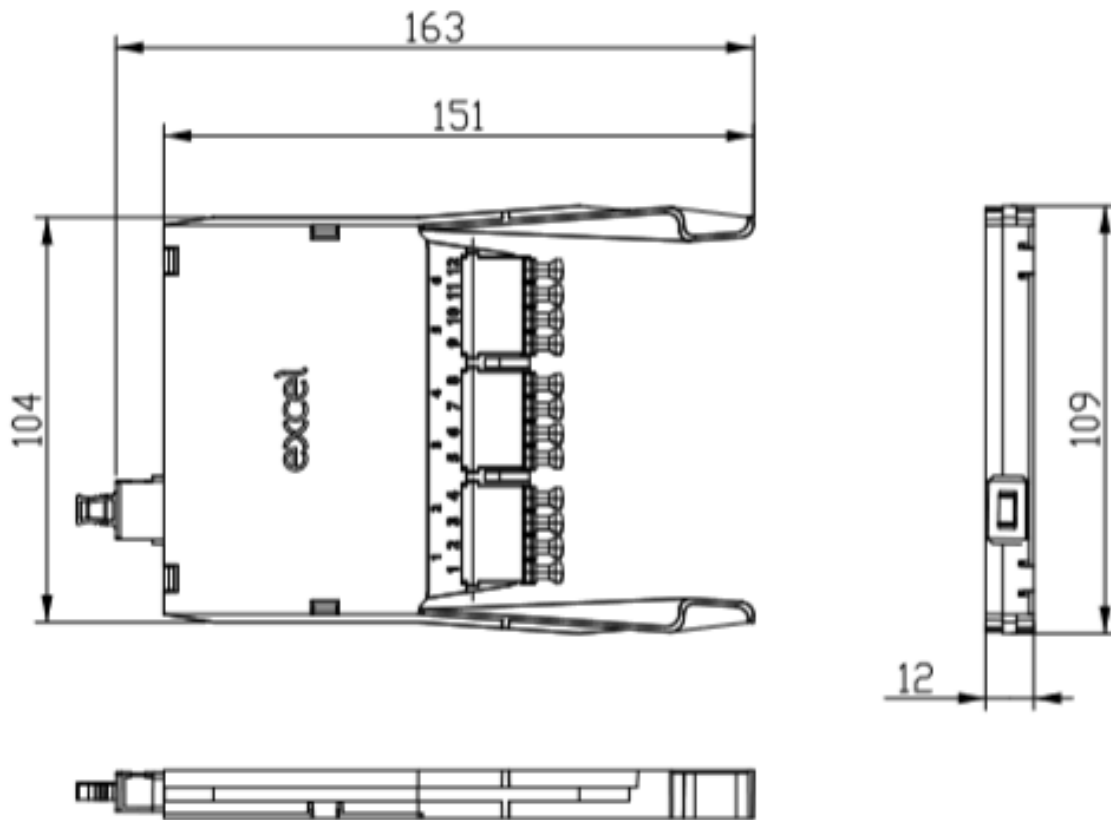

Item Code: 208-113

APC-type	no
Colour	Grey

Additional specifications

Features	Values
Operating Temperature	-40 to +80 °C
Capacity	12 LC-Fibres per cassette
Width	108mm
Height	12.5mm
Depth	168mm
Material Coating	ABS UL94-V0
Colour	Grey

Excel Enbeam HD 6P-12F LC-MTP OM4 Cassette Loaded (Standard)

Item Code: 208-113

Product drawing

Standards

Applicable standard	Detail
RoHS-II/-III (2011/65/EU & 2015/863): 2023	Our products, demonstrate full adherence to the regulatory stipulations of the EU Directive 2011/65/EU (RoHS-II) and its corresponding delegated directive 2015/863 (RoHS-III).
IEC 61754-1:2013	Fibre optic interconnecting devices and passive components - Fibre optic connector interfaces - Part 1: General and guidance
WFD: 2023	Compliant to Waste Framework Directive
SCIP: 2023	Compliant - Does Not Contain Substances of Concern In articles as such or in complex objects (Products)
POPs (EU) No 2019/1021	EU Regulation for the restriction of Persistent Organic Pollutants.