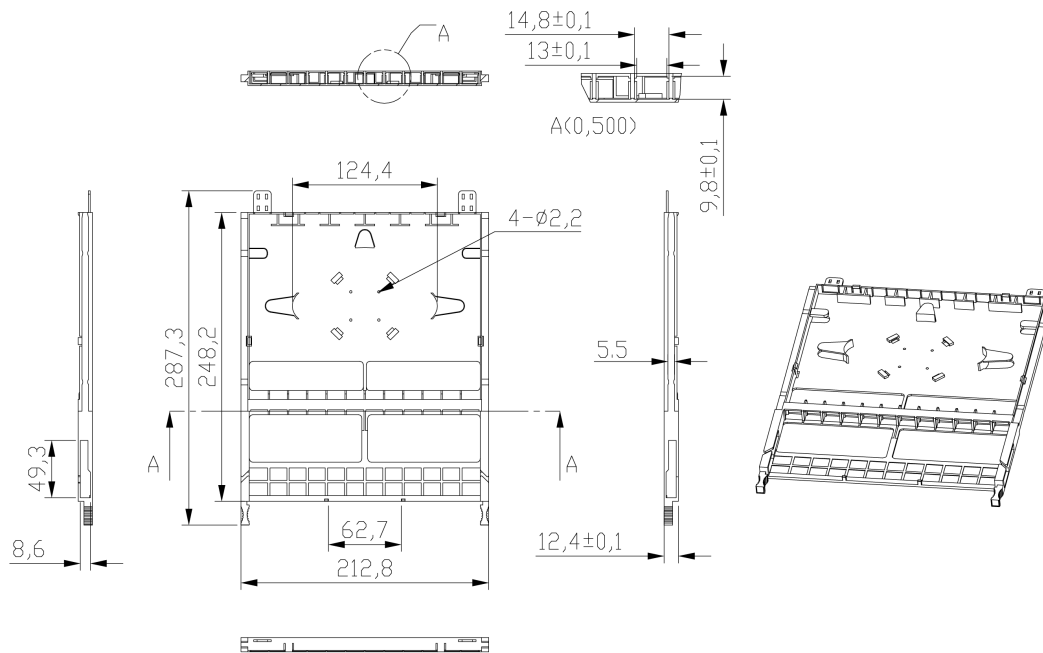

Excel Enbeam High Density 12 Port 24 Fibre LC OS2 Cassette Loaded with Duplex Adaptors

Part Code: 208-121

sales@excel-networking.com
excel-networking.com

Product drawing

Standards

Applicable standard	Detail
Directive 2011/65/EU (RoHS II)	Restriction of the Use of Certain Hazardous Substances in Electrical and Electronic Equipment — compliant. Applies within EU member states).
Directive (EU) 2015/863 (RoHS III)	Amending Directive 2011/65/EU to add four phthalates (DEHP, BBP, DBP, DIBP) to Annex II — compliant.
IEC 61754-1:2013	Fibre optic interconnecting devices and passive components - Fibre optic connector interfaces - Part 1: General and guidance
Directive 2008/98/EC (WFD)	Waste Framework Directive — compliant. Implemented in the UK through the Waste (England and Wales) Regulations 2011 (SI 2011 No. 988).