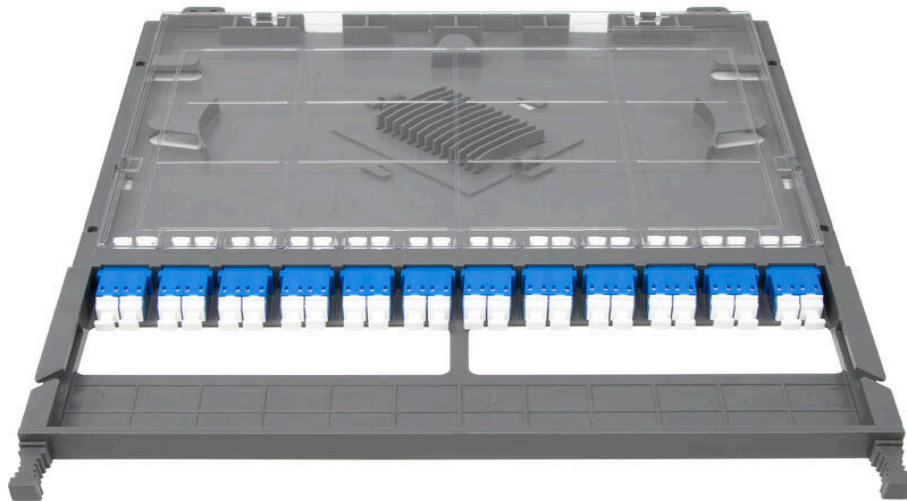

Excel Enbeam High Density 12 Port 24 Fibre LC OS2 Cassette Loaded with Duplex Adaptors

Part Code: 208-121

sales@excel-networking.com
excel-networking.com

Main Features

- / High Density 24 fibre LC cassette
- / Can be spliced or direct terminated
- / OS2, OM3 and OM4 options
- / Complete with splice protectors
- / Pre-termination options
- / 25 Year System Warranty Available

Product Overview

The Excel LC High-Density cassette is designed for the Excel HD 1U panel, which has a capacity for 6 cassettes, offering up to 144 fibres per 1U. A range of cassettes are offered and can be mixed and matched as required to offer a highly dense and flexible system for both LC and MTP connectivity.

The LC cassettes can be spliced, direct terminated or pre-terminated offering a truly plug-n-play solution. The cassettes can be supplied with or without pigtailed. See the part number table below for all options. The pigtailed (if supplied) are 2 x 12-colours and loaded to TIA 598 colour standard.

The cassettes can be inserted into the panel from the front or the rear and feature 2 physical stops, one installed and one for patching.

Excel Enbeam High Density 12 Port 24 Fibre LC OS2 Cassette Loaded with Duplex Adaptors