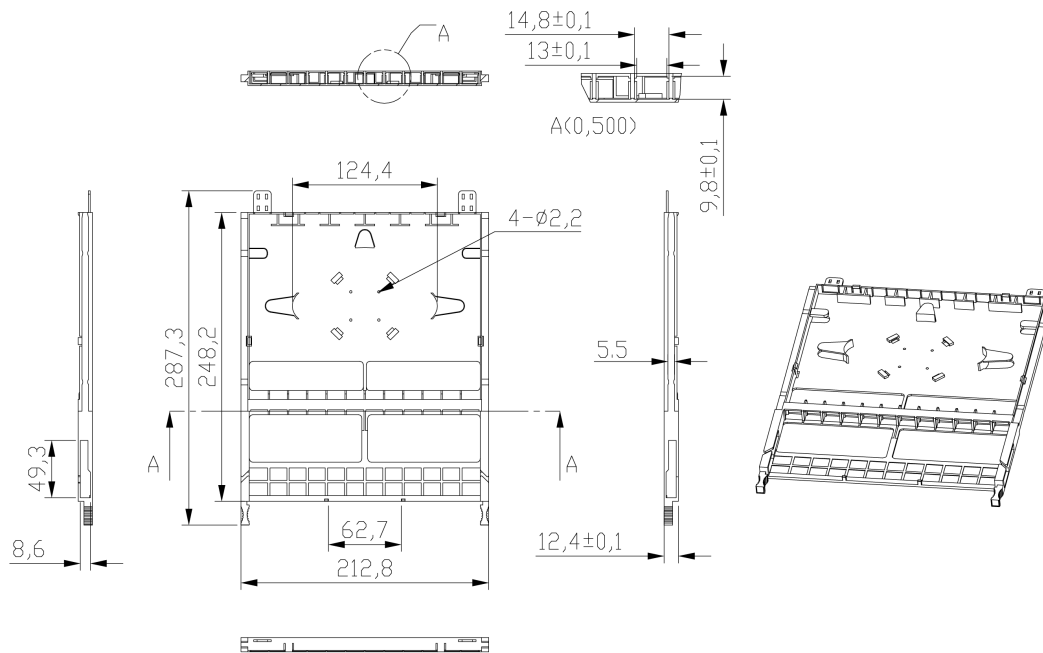

Excel Enbeam High Density 12 Port 24 Fibre LC OM3 Cassette Loaded with Duplex Adaptors

Part Code: 208-122

sales@excel-networking.com
excel-networking.com

Product drawing

Standards

Applicable standard	Detail
Directive 2011/65/EU (RoHS II)	Restriction of the Use of Certain Hazardous Substances in Electrical and Electronic Equipment — compliant. Applies within EU member states).
Directive (EU) 2015/863 (RoHS III)	Amending Directive 2011/65/EU to add four phthalates (DEHP, BBP, DBP, DIBP) to Annex II — compliant.
IEC 61754-1:2013	Fibre optic interconnecting devices and passive components - Fibre optic connector interfaces - Part 1: General and guidance
Directive 2008/98/EC (WFD)	Waste Framework Directive — compliant. Implemented in the UK through the Waste (England and Wales) Regulations 2011 (SI 2011 No. 988).