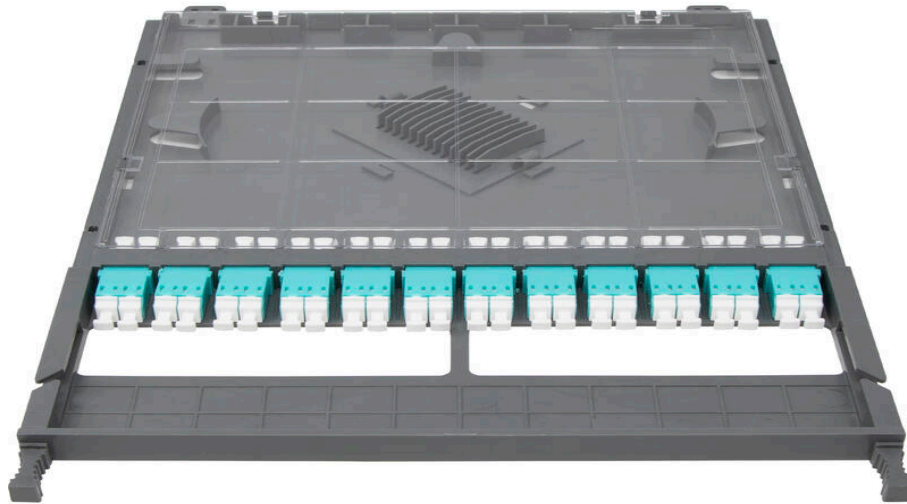

Excel Enbeam High Density 12 Port 24 Fibre LC OM3 Cassette Loaded with Duplex Adaptors

excel
without compromise.

Part Code: 208-122

sales@excel-networking.com
excel-networking.com

Main Features

- / High Density 24 fibre LC cassette
- / Can be spliced or direct terminated
- / OS2, OM3 and OM4 options
- / Complete with splice protectors
- / Pre-termination options
- / 25 Year System Warranty Available

Product Overview

The Excel LC High-Density cassette is designed for the Excel HD 1U panel, which has a capacity for 6 cassettes, offering up to 144 fibres per 1U. A range of cassettes are offered and can be mixed and matched as required to offer a highly dense and flexible system for both LC and MTP connectivity.

The LC cassettes can be spliced, direct terminated or pre-terminated offering a truly plug-n-play solution. The cassettes can be supplied with or without pigtailed. See the part number table below for all options. The pigtailed (if supplied) are 2x12-colours and loaded to TIA 598 colour standard.

The cassettes can be inserted into the panel from the front or the rear and feature 2 physical stops, one installed and one for patching.

Excel Enbeam High Density 12 Port 24 Fibre LC OM3 Cassette Loaded with Duplex Adaptors