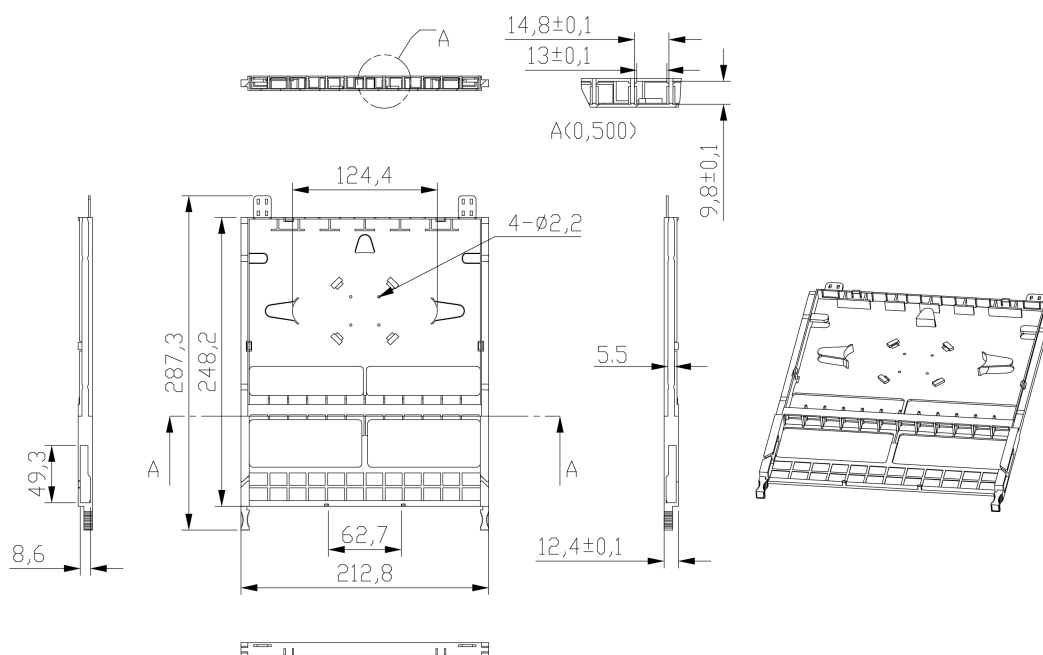

Excel Enbeam High Density 12 Port 24 Fibre LC OM3 Cassette Loaded with Duplex Adaptors

Item Code: 208-122

excel
without compromise.

Additional specifications

Features	Values
Operating Temperature	-40 to +80 °C
Capacity	24 LC-Fibres per cassette
Width	212.8mm
Height	12.4mm
Depth	287.3mm
Material Coating	ABS UL94-V0
Colour	Grey

Product drawing