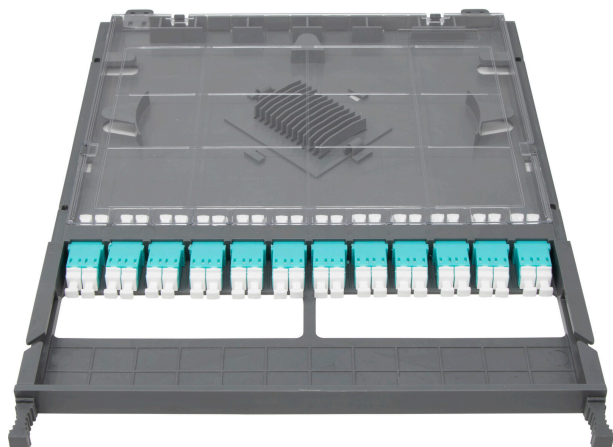

Excel Enbeam High Density 12 Port 24 Fibre LC OM3 Cassette Loaded with Duplex Adaptors

Item Code: 208-122

excel
without compromise.

✕ High Density 24 fibre LC cassette

✕ Complete with splice protectors

✕ Can be spliced or direct terminated

✕ Pre-termination options

✕ OS2, OM3 and OM4 options

✕ 25 Year System Warranty Available

Product Overview

The Excel LC High-Density cassette is designed for the Excel HD 1U panel, which has a capacity for 6 cassettes, offering up to 144 fibres per 1U. A range of cassettes are offered and can be mixed and matched as required to offer a highly dense and flexible system for both LC and MTP connectivity.

The LC cassettes can be spliced, direct terminated or pre-terminated offering a truly plug-n-play solution. The cassettes can be supplied with or without pigtails. See the part number table below for all options. The pigtails (if supplied) are 2x12-colours and loaded to TIA 598 colour standard.

The cassettes can be inserted into the panel from the front or the rear and feature 2 physical stops, one installed and one for patching.

The panel also offers full and innovative patchcord management to the front and cable management to the rear.