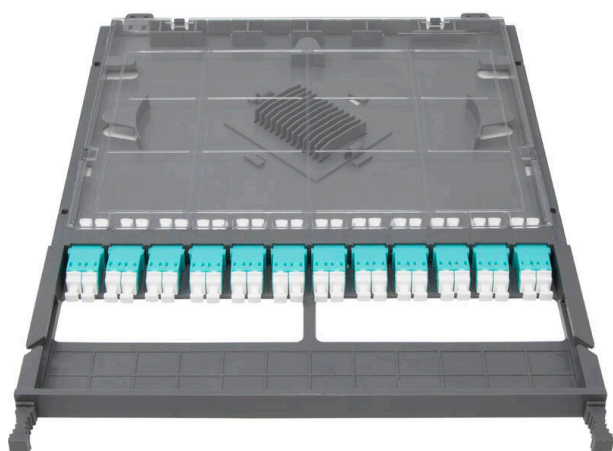

Excel Enbeam High Density 12 Port 24 Fibre LC OM3 Cassette Loaded with Duplex Adaptors

Item Code: 208-122

excel
without compromise.

✕ High Density 24 fibre LC cassette

✕ Complete with splice protectors

✕ Can be spliced or direct terminated

✕ Pre-termination options

✕ OS2, OM3 and OM4 options

✕ 25 Year System Warranty Available

Product Overview

The Excel LC High-Density cassette is designed for the Excel HD 1U panel, which has a capacity for 6 cassettes, offering up to 144 fibres per 1U. A range of cassettes are offered and can be mixed and matched as required to offer a highly dense and flexible system for both LC and MTP connectivity.

The LC cassettes can be spliced, direct terminated or pre-terminated offering a truly plug-n-play solution. The cassettes can be supplied with or without pigtails. See the part number table below for all options. The pigtails (if supplied) are 2x12-colours and loaded to TIA 598 colour standard.

The cassettes can be inserted into the panel from the front or the rear and feature 2 physical stops, one installed and one for patching.

The panel also offers full and innovative patchcord management to the front and cable management to the rear.