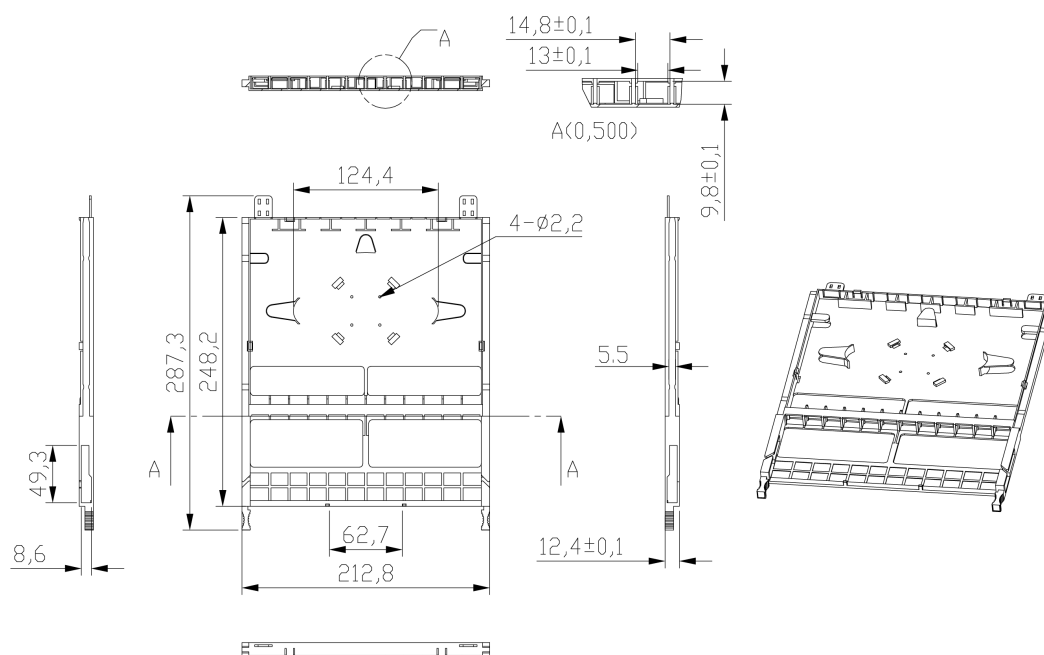

Excel Enbeam High Density 12 Port 24 Fibre LC OM3 Cassette Loaded with Duplex Adaptors

Item Code: 208-122

excel
without compromise.

Additional specifications

Features	Values
Operating Temperature	-40 to +80 °C
Capacity	24 LC-Fibres per cassette
Width	212.8mm
Height	12.4mm
Depth	287.3mm
Material Coating	ABS UL94-V0
Colour	Grey

Product drawing