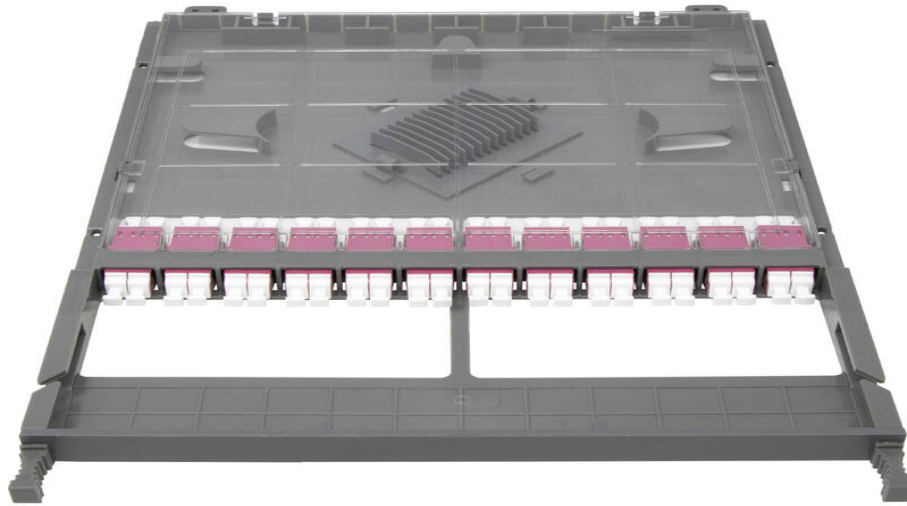

Excel Enbeam High Density 12 Port 24 Fibre LC OM4 Cassette Loaded with Duplex Adaptors

Part Code: 208-123

sales@excel-networking.com
excel-networking.com

CIBSE TM65 Embodied Carbon: 2.200 kg CO2e

Main Features

Product Overview

The Excel LC High-Density cassette is designed for the Excel HD 1U panel, which has a capacity for 6 cassettes, offering up to 144 fibres per 1U. A range of cassettes are offered and can be mixed and matched as required to offer a highly dense and flexible system for both LC and MTP connectivity.

The LC cassettes can be spliced, direct terminated or pre-terminated offering a truly plug-n-play solution. The cassettes can be supplied with or without pigtailed. See the part number table below for all options. The pigtailed (if supplied) are 2 x 12-colours and loaded to TIA 598 colour standard.

The cassettes can be inserted into the panel from the front and feature 2 physical stops, one installed and one for patching.

Excel Enbeam High Density 12 Port 24 Fibre LC OM4 Cassette Loaded with Duplex Adaptors