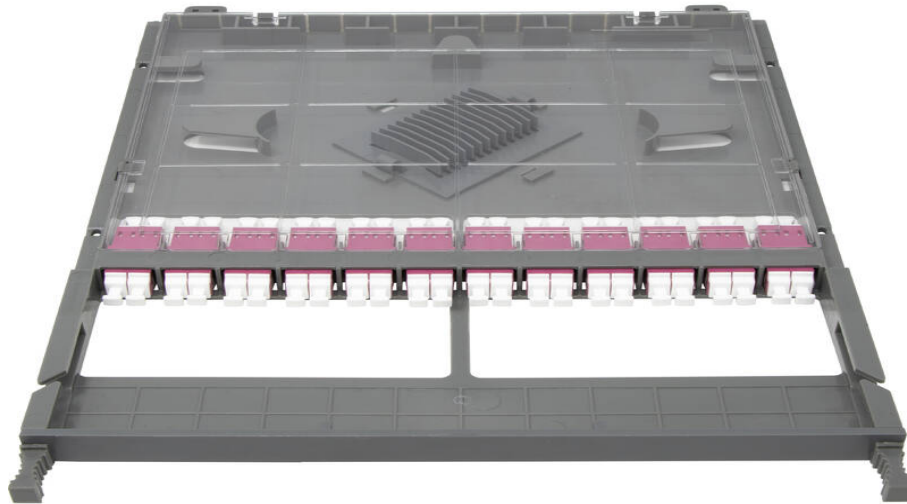

Excel Enbeam High Density 12 Port 24 Fibre LC OM4 Cassette Loaded with Duplex Adaptors

Part Code: 208-123

sales@excel-networking.com
excel-networking.com

CIBSE TM65 Embodied Carbon: 2.200 kg CO2e

Main Features

Product Overview

The Excel LC High-Density cassette is designed for the Excel HD 1U panel, which has a capacity for 6 cassettes, offering up to 144 fibres per 1U. A range of cassettes are offered and can be mixed and matched as required to offer a highly dense and flexible system for both LC and MTP connectivity.

The LC cassettes can be spliced, direct terminated or pre-terminated offering a truly plug-n-play solution. The cassettes can be supplied with or without pigtailed. See the part number table below for all options. The pigtailed (if supplied) are 2 x 12-colours and loaded to TIA 598 colour standard.

The cassettes can be inserted into the panel from the front and feature 2 physical stops, one installed and one for patching.

Excel Enbeam High Density 12 Port 24 Fibre LC OM4 Cassette Loaded with Duplex Adaptors