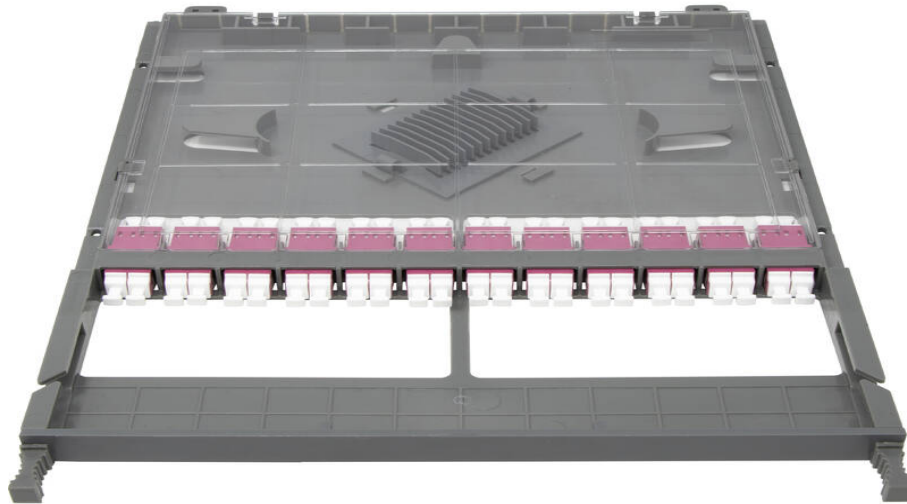

# Excel Enbeam High Density 12 Port 24 Fibre LC OM4 Cassette Loaded with Duplex Adaptors

Part Code: 208-123

sales@excel-networking.com  
excel-networking.com

CIBSE TM65 Embodied Carbon: 2.200 kg CO2e

## Main Features

- / High Density 24 fibre LC cassette
- / Can be spliced or direct terminated
- / OS2, OM3 and OM4 options
- / Complete with splice protectors
- / Pre-termination options
- / 25 Year system Wwrranty available

## Product Overview

The Excel LC High-Density cassette is designed for the Excel HD 1U panel, which has a capacity for 6 cassettes, offering up to 144 fibres per 1U. A range of cassettes are offered and can be mixed and matched as required to offer a highly dense and flexible system for both LC and MTP connectivity.

The LC cassettes can be spliced, direct terminated or pre-terminated offering a truly plug-n-play solution. The cassettes can be supplied with or without pigtailed. See the part number table below for all options. The pigtailed (if supplied) are 2 x 12-colours and loaded to TIA 598 colour standard.