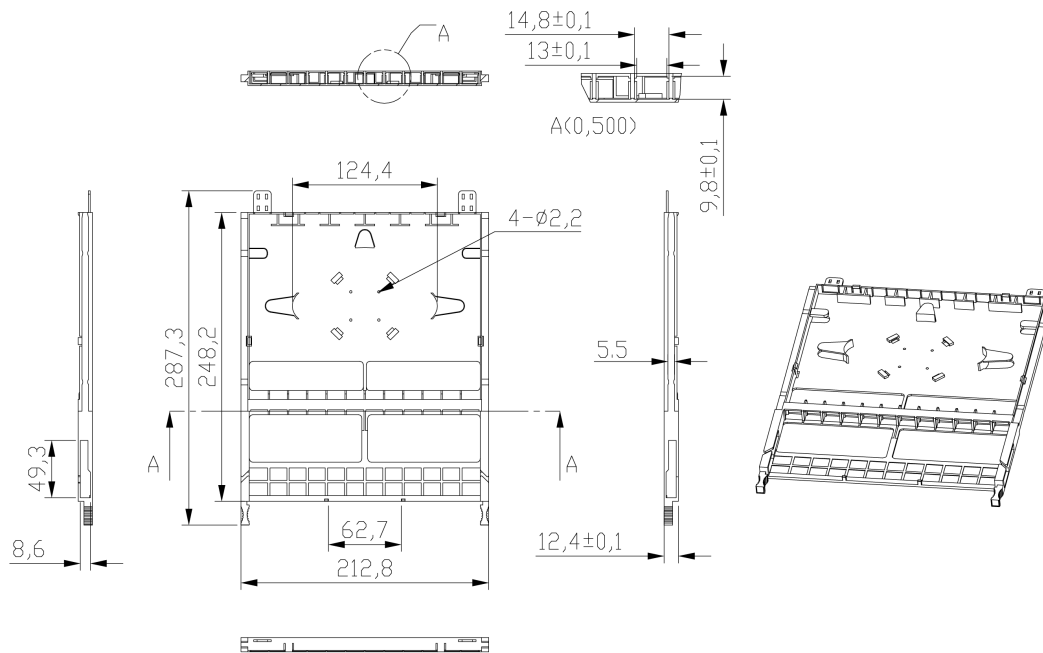

## Additional specifications

Features	Values
Operating Temperature	-40 to +80 °C
Capacity	24 LC-Fibres per cassette
Width	212.8mm
Height	12.4mm
Depth	287.3mm
Material Coating	ABS UL94-V0
Colour	Grey

## Product drawing