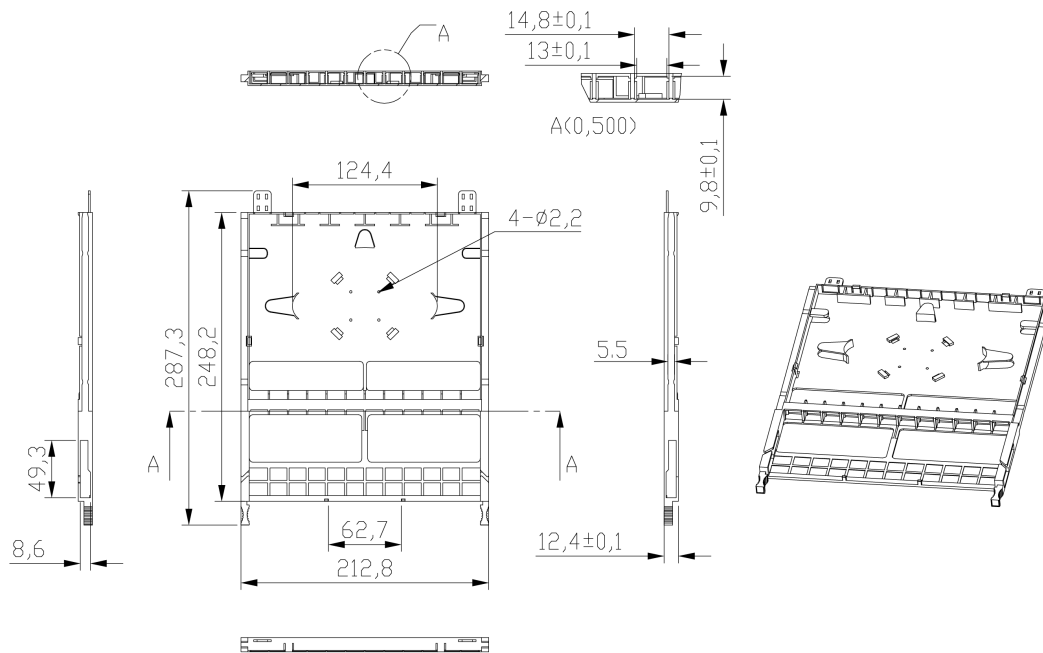

Excel Enbeam High Density 12 Port 24 Fibre LC OM4 Cassette Loaded with Duplex Adaptors

Part Code: 208-123

sales@excel-networking.com
excel-networking.com

Product drawing

Standards

Applicable standard	Detail
Directive 2011/65/EU (RoHS II)	Restriction of the Use of Certain Hazardous Substances in Electrical and Electronic Equipment — compliant. Applies within EU member states).
Directive (EU) 2015/863 (RoHS III)	Amending Directive 2011/65/EU to add four phthalates (DEHP, BBP, DBP, DIBP) to Annex II — compliant.
IEC 61754-1:2013	Fibre optic interconnecting devices and passive components - Fibre optic connector interfaces - Part 1: General and guidance
Directive 2008/98/EC (WFD)	Waste Framework Directive — compliant. Implemented in the UK through the Waste (England and Wales) Regulations 2011 (SI 2011 No. 988).