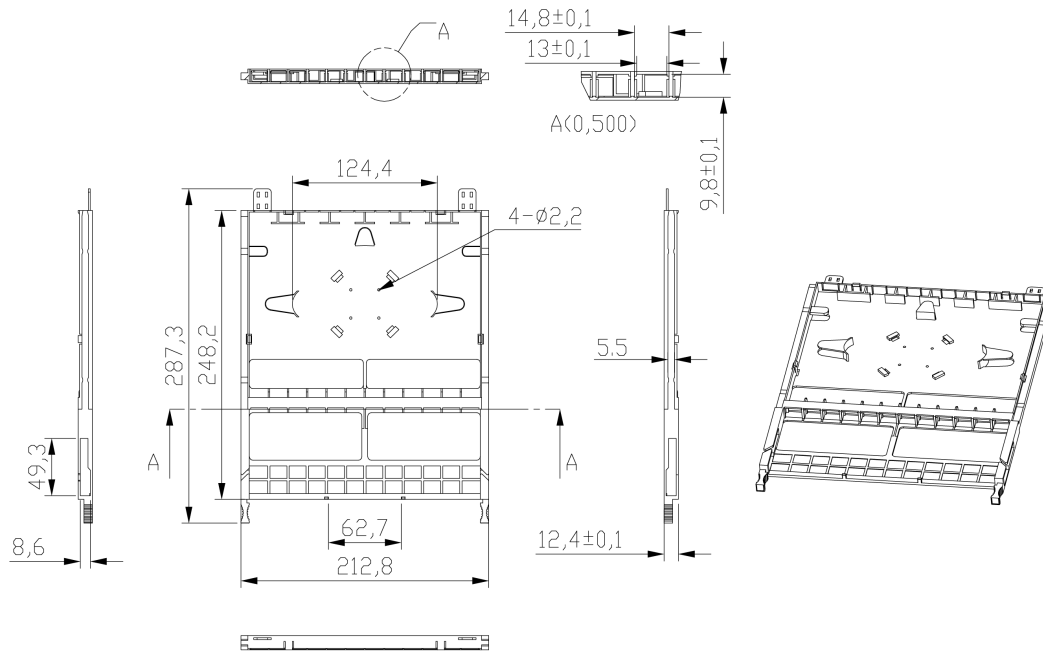

Excel Enbeam High Density 12 Port 24 Fibre LC OS2 Cassette Loaded with Duplex Adaptors & Pigtail...

Part Code: 208-124

sales@excel-networking.com
excel-networking.com

Product drawing

Standards

Applicable standard	Detail
Directive 2011/65/EU (RoHS II)	Restriction of the Use of Certain Hazardous Substances in Electrical and Electronic Equipment — compliant. Applies within EU member states).
Directive (EU) 2015/863 (RoHS III)	Amending Directive 2011/65/EU to add four phthalates (DEHP, BBP, DBP, DIBP) to Annex II — compliant.
IEC 61754-1:2013	Fibre optic interconnecting devices and passive components - Fibre optic connector interfaces - Part 1: General and guidance
Directive 2008/98/EC (WFD)	Waste Framework Directive — compliant. Implemented in the UK through the Waste (England and Wales) Regulations 2011 (SI 2011 No. 988).