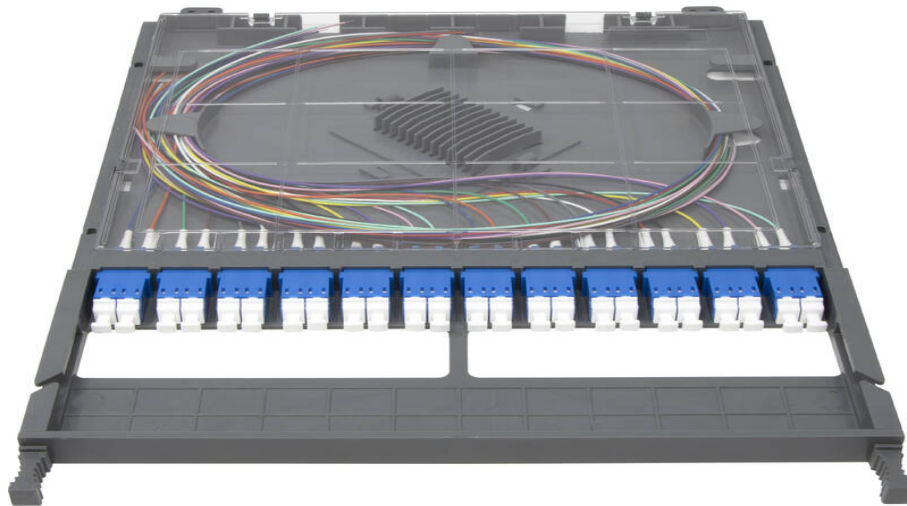

Excel Enbeam High Density 12 Port 24 Fibre LC OS2 Cassette Loaded with Duplex Adaptors & Pigtail...

Part Code: 208-124

sales@excel-networking.com
excel-networking.com

CIBSE TM65 Embodied Carbon: 2.520 kg CO2e

Product Overview

The Excel LC High-Density cassette is designed for the Excel HD 1U panel, which has a capacity for 6 cassettes, offering up to 144 fibres per 1U. A range of cassettes are offered and can be mixed and matched as required to offer a highly dense and flexible system for both LC and MTP connectivity.

The LC cassettes can be spliced, direct terminated or pre-terminated offering a truly plug-n-play solution. The cassettes can be supplied with or without pigtails. See the part number table below for all options. The pigtails (if supplied) are 2x12-colours and loaded to TIA 598 colour standard.

The cassettes can be inserted into the panel from the front or the rear and feature 2 physical stops, one installed and one for patching.

The panel also offers full and innovative patchcord management to the front and cable management to the rear.