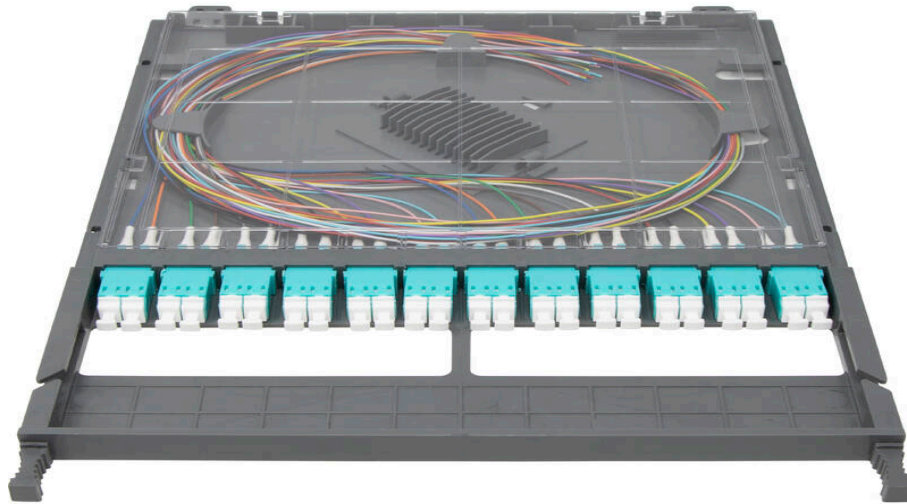

Excel Enbeam High Density 12 Port 24 Fibre LC OM3 Cassette Loaded with Duplex Adaptors & Pigtail...

Part Code: 208-125

sales@excel-networking.com
excel-networking.com

CIBSE TM65 Embodied Carbon: 2.520 kg CO2e

Product Overview

The Excel LC High-Density cassette is designed for the Excel HD 1U panel, which has a capacity for 6 cassettes, offering up to 144 fibres per 1U. A range of cassettes are offered and can be mixed and matched as required to offer a highly dense and flexible system for both LC and MTP connectivity.

The LC cassettes can be spliced, direct terminated or pre-terminated offering a truly plug-n-play solution. The cassettes can be supplied with or without pigtails. See the part number table below for all options. The pigtails (if supplied) are 2x12-colours and loaded to TIA 598 colour standard.

The cassettes can be inserted into the panel from the front or the rear and feature 2 physical stops, one installed and one for patching.

The panel also offers full and innovative patchcord management to the front and cable management to the rear.