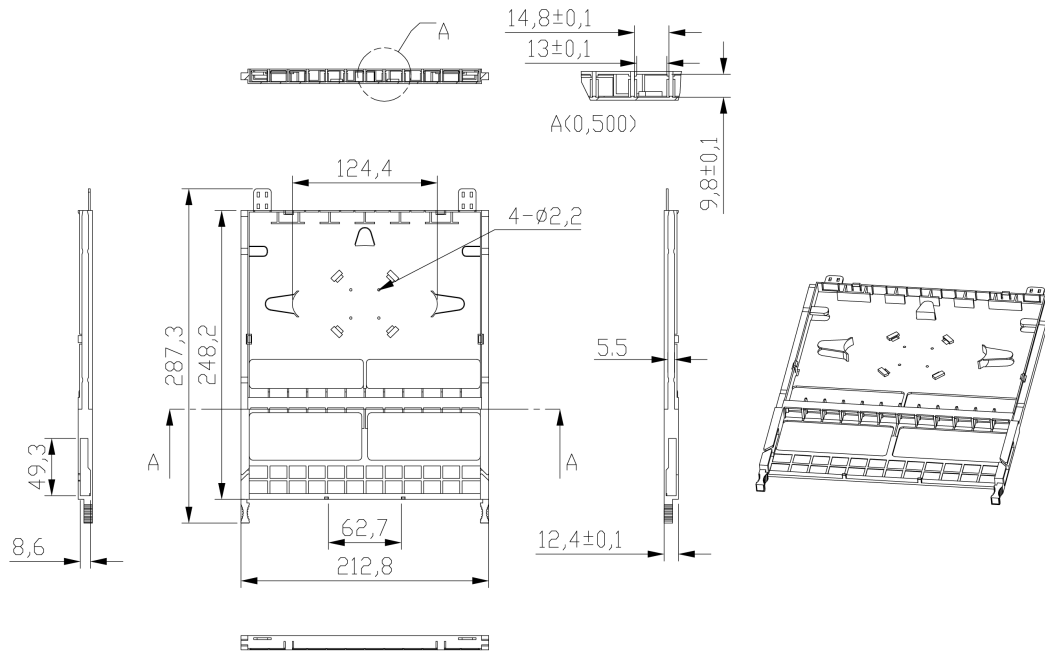

Excel Enbeam High Density 12 Port 24 Fibre LC OM3 Cassette Loaded with Duplex Adaptors & Pigtail...

Part Code: 208-125

sales@excel-networking.com
excel-networking.com

Product drawing

Standards

Applicable standard	Detail
Directive 2011/65/EU (RoHS II)	Restriction of the Use of Certain Hazardous Substances in Electrical and Electronic Equipment — compliant. Applies within EU member states).
Directive (EU) 2015/863 (RoHS III)	Amending Directive 2011/65/EU to add four phthalates (DEHP, BBP, DBP, DIBP) to Annex II — compliant.
IEC 61754-1:2013	Fibre optic interconnecting devices and passive components - Fibre optic connector interfaces - Part 1: General and guidance
Directive 2008/98/EC (WFD)	Waste Framework Directive — compliant. Implemented in the UK through the Waste (England and Wales) Regulations 2011 (SI 2011 No. 988).