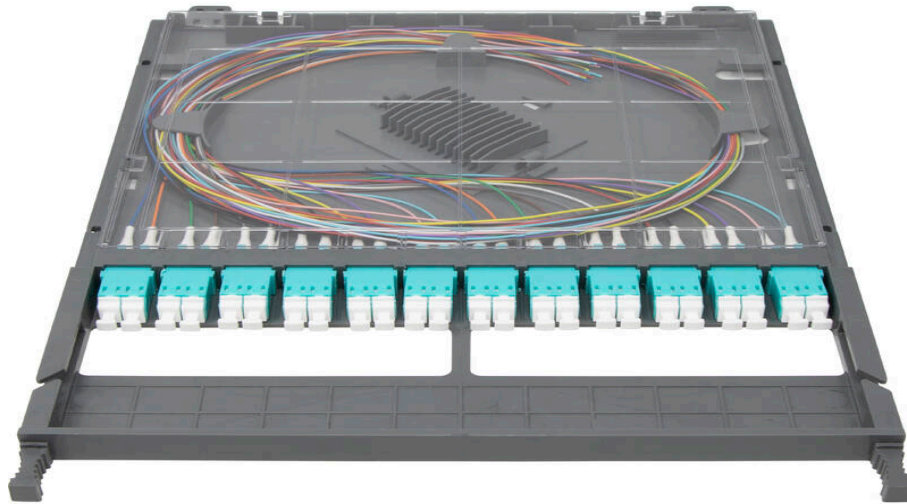

Excel Enbeam High Density 12 Port 24 Fibre LC OM3 Cassette Loaded with Duplex Adaptors & Pigtail...

excel
without compromise.

Part Code: 208-125

sales@excel-networking.com
excel-networking.com

CIBSE TM65 Embodied Carbon: 2.520 kg CO2e

Product Overview

The Excel LC High-Density cassette is designed for the Excel HD 1U panel, which has a capacity for 6 cassettes, offering up to 144 fibres per 1U. A range of cassettes are offered and can be mixed and matched as required to offer a highly dense and flexible system for both LC and MTP connectivity.

The LC cassettes can be spliced, direct terminated or pre-terminated offering a truly plug-n-play solution. The cassettes can be supplied with or without pigtails. See the part number table below for all options. The pigtails (if supplied) are 2x12-colours and loaded to TIA 598 colour standard.

The cassettes can be inserted into the panel from the front or the rear and feature 2 physical stops, one installed and one for patching.

The panel also offers full and innovative patchcord management to the front and cable management to the rear.