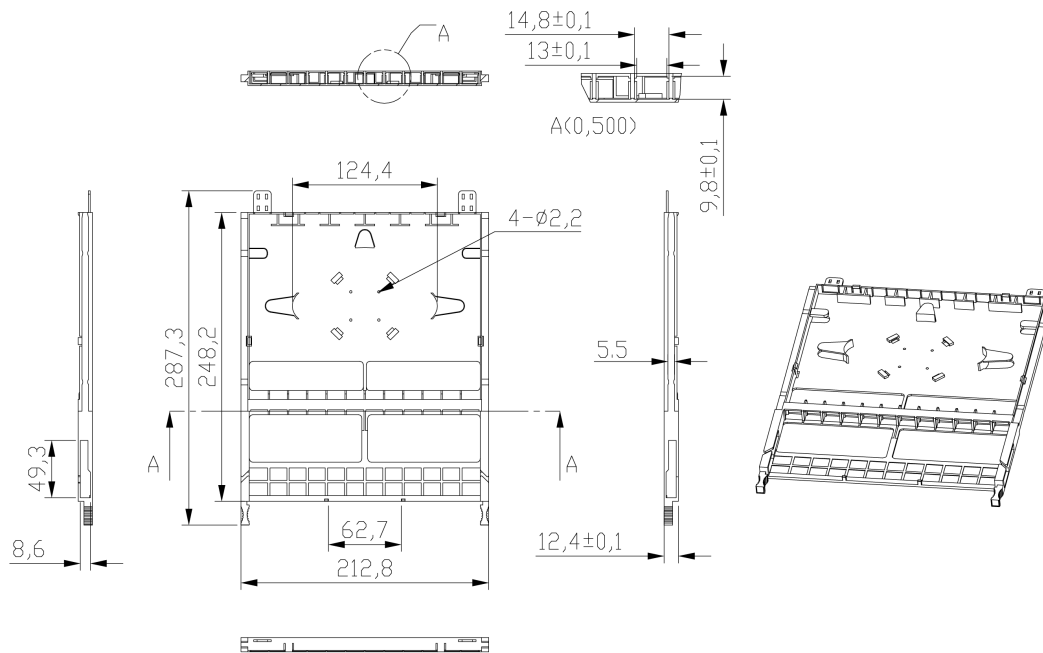

Excel Enbeam High Density 12 Port 24 Fibre LC OM3 Cassette Loaded with Duplex Adaptors & Pigtail...

Part Code: 208-125

sales@excel-networking.com
excel-networking.com

Product drawing

Standards

Applicable standard	Detail
Directive 2011/65/EU (RoHS II)	Restriction of the Use of Certain Hazardous Substances in Electrical and Electronic Equipment — compliant. Applies within EU member states).
Directive (EU) 2015/863 (RoHS III)	Amending Directive 2011/65/EU to add four phthalates (DEHP, BBP, DBP, DIBP) to Annex II — compliant.
IEC 61754-1:2013	Fibre optic interconnecting devices and passive components - Fibre optic connector interfaces - Part 1: General and guidance
Directive 2008/98/EC (WFD)	Waste Framework Directive — compliant. Implemented in the UK through the Waste (England and Wales) Regulations 2011 (SI 2011 No. 988).