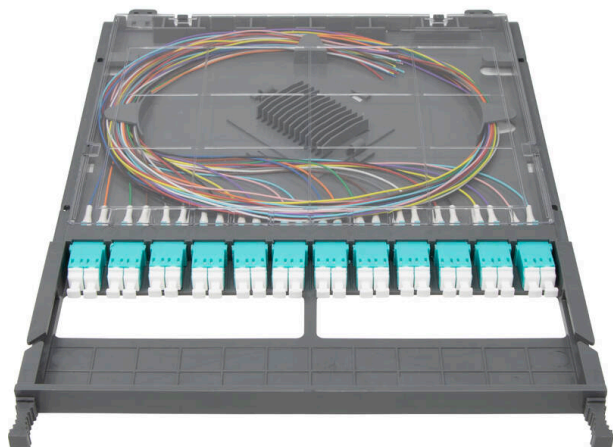

# Excel Enbeam High Density 12 Port 24 Fibre LC OM3 Cassette Loaded with Duplex Adaptors & Pigtail...

Item Code: 208-125

excel  
without compromise.

✕ High Density 24 fibre LC cassette

✕ Complete with splice protectors

## Product Overview

The Excel LC High-Density cassette is designed for the Excel HD 1U panel, which has a capacity for 6 cassettes, offering up to 144 fibres per 1U. A range of cassettes are offered and can be mixed and matched as required to offer a highly dense and flexible system for both LC and MTP connectivity.

The LC cassettes can be spliced, direct terminated or pre-terminated offering a truly plug-n-play solution. The cassettes can be supplied with or without pigtails. See the part number table below for all options. The pigtails (if supplied) are 2x12-colours and loaded to TIA 598 colour standard.

The cassettes can be inserted into the panel from the front or the rear and feature 2 physical stops, one installed and one for patching.

The panel also offers full and innovative patchcord management to the front and cable management to the rear.