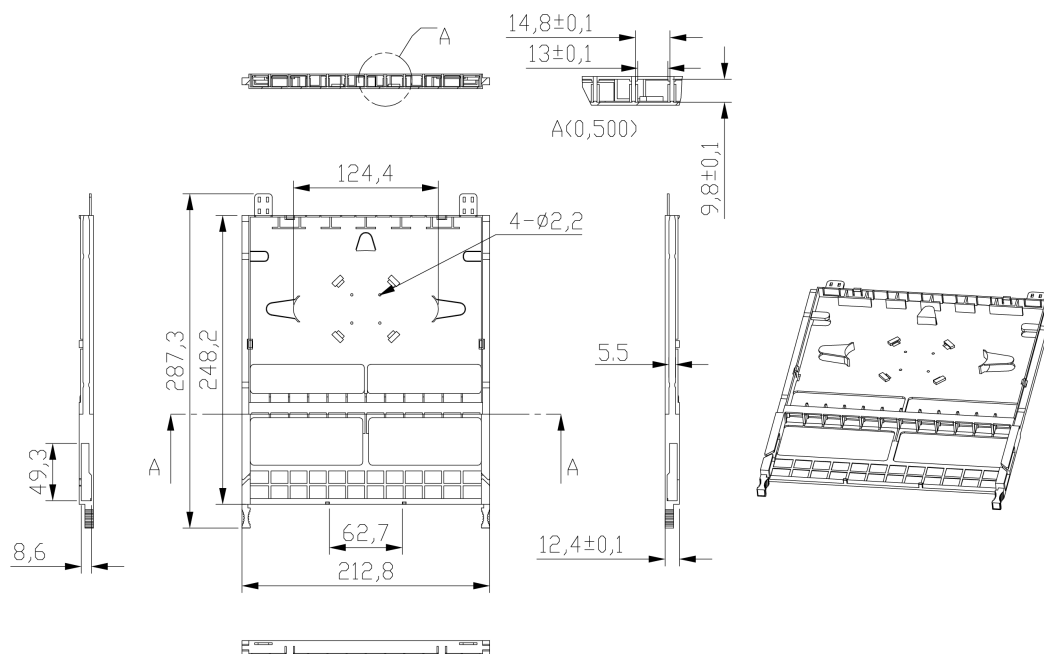

## Additional specifications

Features	Values
Operating Temperature	-40 to +80 °C
Capacity	24 LC-Fibres per cassette
Width	212.8mm
Height	12.4mm
Depth	287.3mm
Material Coating	ABS UL94-V0
Colour	Grey

## Product drawing