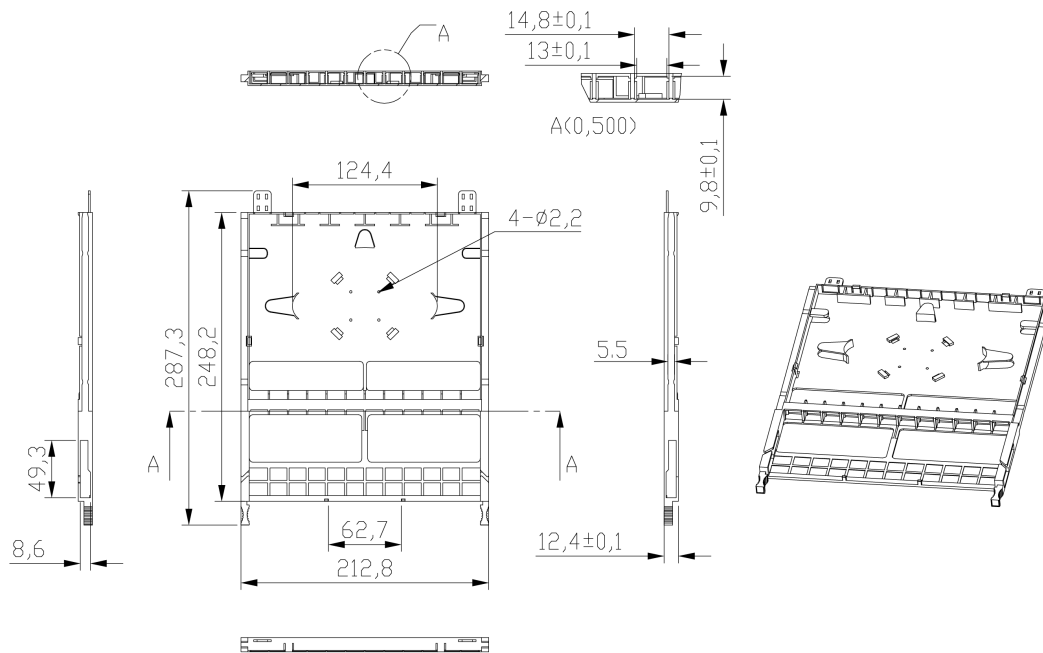

Excel Enbeam High Density 12 Port 24 Fibre LC OM4 Cassette Loaded with Duplex Adaptors & Pigtail...

Part Code: 208-126

sales@excel-networking.com
excel-networking.com

Product drawing

Standards

Applicable standard	Detail
Directive 2011/65/EU (RoHS II)	Restriction of the Use of Certain Hazardous Substances in Electrical and Electronic Equipment — compliant. Applies within EU member states).
Directive (EU) 2015/863 (RoHS III)	Amending Directive 2011/65/EU to add four phthalates (DEHP, BBP, DBP, DIBP) to Annex II — compliant.
IEC 61754-1:2013	Fibre optic interconnecting devices and passive components - Fibre optic connector interfaces - Part 1: General and guidance
Directive 2008/98/EC (WFD)	Waste Framework Directive — compliant. Implemented in the UK through the Waste (England and Wales) Regulations 2011 (SI 2011 No. 988).