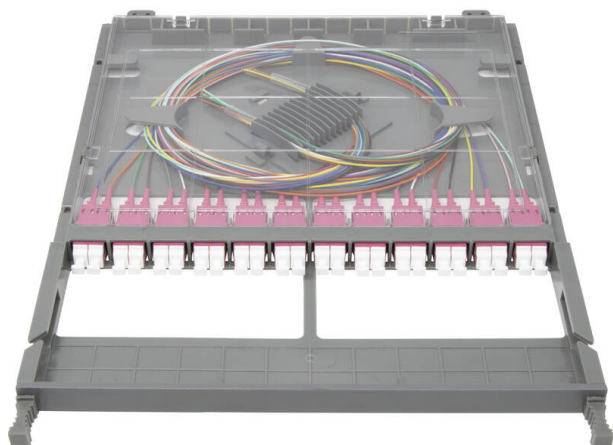

Excel Enbeam High Density 12 Port 24 Fibre LC OM4 Cassette Loaded with Duplex Adaptors & Pigtail...

Item Code: 208-126

excel
without compromise.

✕ High Density 24 fibre LC cassette

✕ Complete with splice protectors

✕ Can be spliced or direct terminated

✕ Pre-termination options

✕ Part of the Excel HD panel system

✕ OS2, OM3 and OM4 options

Product Overview

The Excel LC High-Density cassette is designed for the Excel HD 1U panel, which has a capacity for 6 cassettes, offering up to 144 fibres per 1U. A range of cassettes are offered and can be mixed and matched as required to offer a highly dense and flexible system for both LC and MTP connectivity.

The LC cassettes can be spliced, direct terminated or pre-terminated offering a truly plug-n-play solution. The cassettes can be supplied with or without pigtails. See the part number table below for all options. The pigtails (if supplied) are 2x12-colours and loaded to TIA 598 colour standard.

The cassettes can be inserted into the panel from the front or the rear and feature 2 physical stops, one installed and one for patching.

The panel also offers full and innovative patchcord management to the front and cable management to the rear.