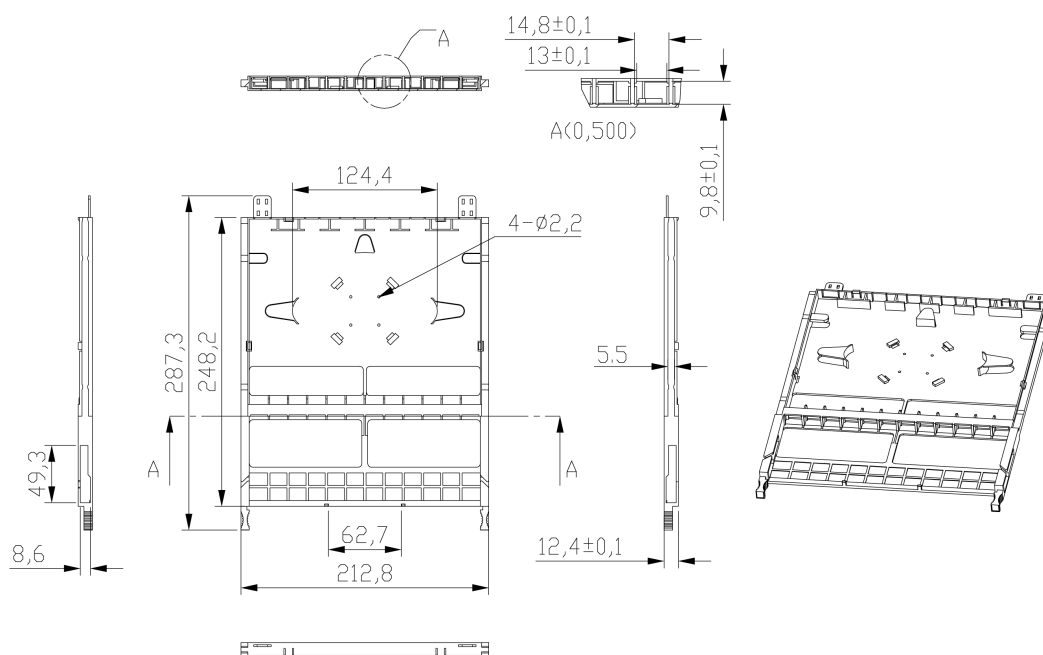

Product Specifications

Feature	Values
Suitable for number of fibre cores	24
With coupling/adaptor	yes
Type of connector external	LC
Type of connector interior	LC
Fibre type	Multi mode
Colour	Grey

Item Code: 208-126

Additional specifications

Features	Values
Operating Temperature	-40 to +80 °C
Capacity	24 LC-Fibres per cassette
Width	212.8mm
Height	12.4mm
Depth	287.3mm
Material Coating	ABS UL94-V0
Colour	Grey

Product drawing