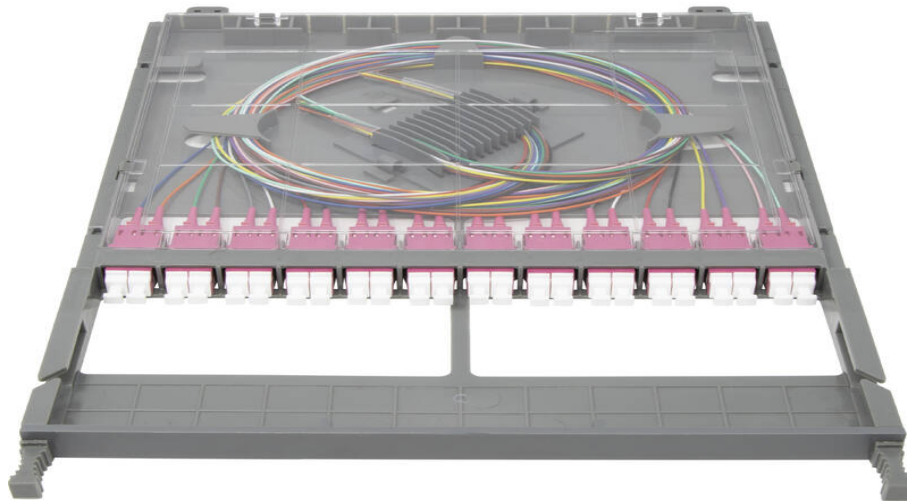

Excel Enbeam High Density 12 Port 24 Fibre LC OM4 Cassette Loaded with Duplex Adaptors & Pigtail...

Part Code: 208-126

sales@excel-networking.com
excel-networking.com

Main Features

- / High Density 24 fibre LC cassette
- / Can be spliced or direct terminated
- / Part of the Excel HD panel system
- / Complete with splice protectors
- / Pre-termination options
- / OS2, OM3 and OM4 options

Product Overview

The Excel LC High-Density cassette is designed for the Excel HD 1U panel, which has a capacity for 6 cassettes, offering up to 144 fibres per 1U. A range of cassettes are offered and can be mixed and matched as required to offer a highly dense and flexible system for both LC and MTP connectivity.

The LC cassettes can be spliced, direct terminated or pre-terminated offering a truly plug-n-play solution. The cassettes can be supplied with or without pigtails. See the part number table below for all options. The pigtails (if supplied) are 2x12-colours and loaded to TIA 598 colour standard.

The cassettes can be inserted into the panel from the front or the rear and feature 2 physical stops, one installed and one for patching.

The panel also offers full and innovative patchcord management to the front and cable management to the rear.