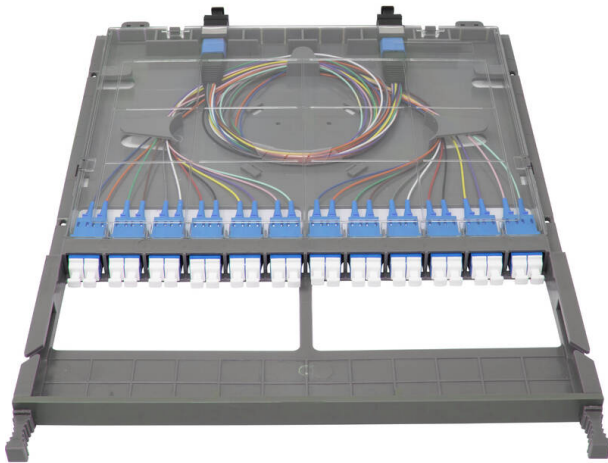

Excel Enbeam High Density 12 Port 24 Fibre OS2 LC-MTP Cassette Loaded (Standard)

Item Code: 208-128

✕ High Density 24 LC to MTP cassette

✕ MTP US-Conec Elite connectors

✕ 2 X 12 Fibre MTP at rear

✕ Standard, MOD1 and MOD2 versions

✕ Part of the Excel HD panel system

✕ OS2, OM3 and OM4 options

✕ CIBSE TM65 Embodied Carbon: 1.591 kg CO2e

Product Overview

The Excel LC-MTP High-Density cassette is designed for the Excel HD 1U panel, which has a capacity for 6 cassettes, offering up to 144 fibres per 1U. A range of cassettes are offered and can be mixed and matched as required to offer a highly dense and flexible system for both LC and MTP connectivity.

The LC MTP cassettes come complete with LC Adaptors at the front and MTP couplers at the rear, with an MTP-LC fan-out fibre assembly installed & factory tested. The cassettes are available in OS2, OM3 and OM4, configured standard or MOD 1 or MOD2. See the part number table below for all options.

The cassettes can be inserted into the panel from the front or the rear and feature 2 physical stops, one installed and one for patching.

The panel also offers full and innovative patchcord management to the front and cable management to the rear.