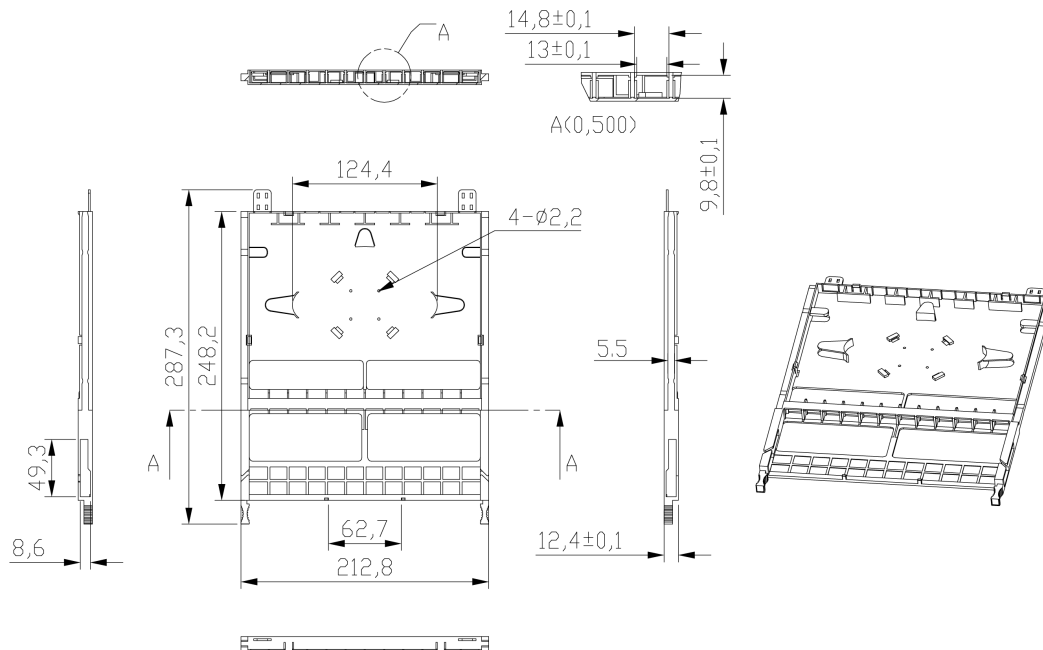

Excel Enbeam High Density 12 Port 24 Fibre OS2 LC-MTP Cassette Loaded (Standard)

Item Code: 208-128

Fibre type Single mode

Colour Grey

Additional specifications

| Features | Values |
|-------------------------|---------------------------|
| Operating temperature | -40 to +80 °C |
| Capacity | 24 LC fibres per cassette |
| Width | 212.8 mm |
| Height | 12.4 mm |
| Depth | 287.3 mm |
| Material coating | ABS UL94-V0 |
| Colour | Grey |
| MM MTP typical/max Loss | 0.1 dB /0.35 dB |
| SM MTP typical/max Loss | 0.1 dB /0.35 dB |
| MM LC typical/max Loss | 0.15dB /0.3 dB |
| SM LC typical/max Loss | 0.15dB /0.3 dB |
| MM MTP return loss | < -20 dB |
| SM MTP return loss | < -60 dB (Angled) |
| MM LC return loss | < -30 dB (PC) |
| SM LC return loss | < -50 dB (UPC) |

Excel Enbeam High Density 12 Port 24 Fibre OS2 LC-MTP Cassette Loaded (Standard)

Item Code: 208-128

Product drawing

Standards

| Applicable standard | Detail |
|--|---|
| RoHS-II/-III (2011/65/EU & 2015/863): 2023 | Our products, demonstrate full adherence to the regulatory stipulations of the EU Directive 2011/65/EU (RoHS-II) and its corresponding delegated directive 2015/863 (RoHS-III). |
| IEC 61754-1:2013 | Fibre optic interconnecting devices and passive components - Fibre optic connector interfaces - Part 1: General and guidance |
| WFD: 2023 | Compliant to Waste Framework Directive |
| SCIP: 2023 | Compliant - Does Not Contain Substances of Concern In articles as such or in complex objects (Products) |
| POPs (EU) No 2019/1021 | EU Regulation for the restriction of Persistent Organic Pollutants. |