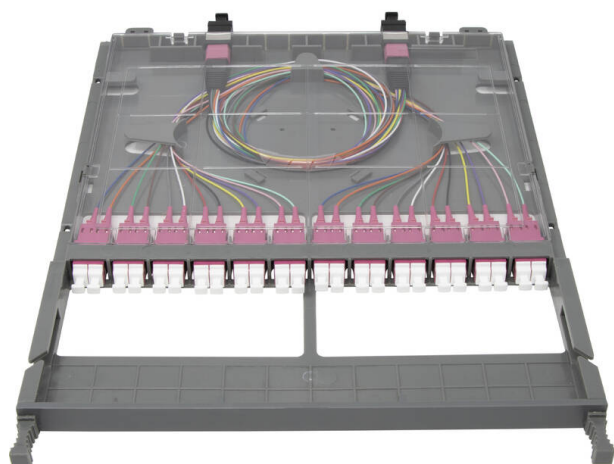

Excel Enbeam High Density 12 Port 24 Fibre OM4 LC-MTP Cassette Loaded (Standard)

Item Code: 208-134

excel
without compromise.

High Density 24 LC to MTP cassette

MTP US-Conec Elite connectors

2 X 12 Fibre MTP at rear

Standard, MOD1 and MOD2 versions

Part of the Excel HD panel system

OS2, OM3 and OM4 options

Product Overview

The Excel LC-MTP High-Density cassette is designed for the Excel HD 1U panel, which has a capacity for 6 cassettes, offering up to 144 fibres per 1U. A range of cassettes are offered and can be mixed and matched as required to offer a highly dense and flexible system for both LC and MTP connectivity.

The LC MTP cassettes come complete with LC Adaptors at the front and MTP couplers at the rear, with an MTP-LC fan-out fibre assembly installed & factory tested. The cassettes are available in OS2, OM3 and OM4, configured standard or MOD 1 or MOD2. See the part number table below for all options.

The cassettes can be inserted into the panel from the front or the rear and feature 2 physical stops, one installed and one for patching.

The panel also offers full and innovative patchcord management to the front and cable management to the rear.