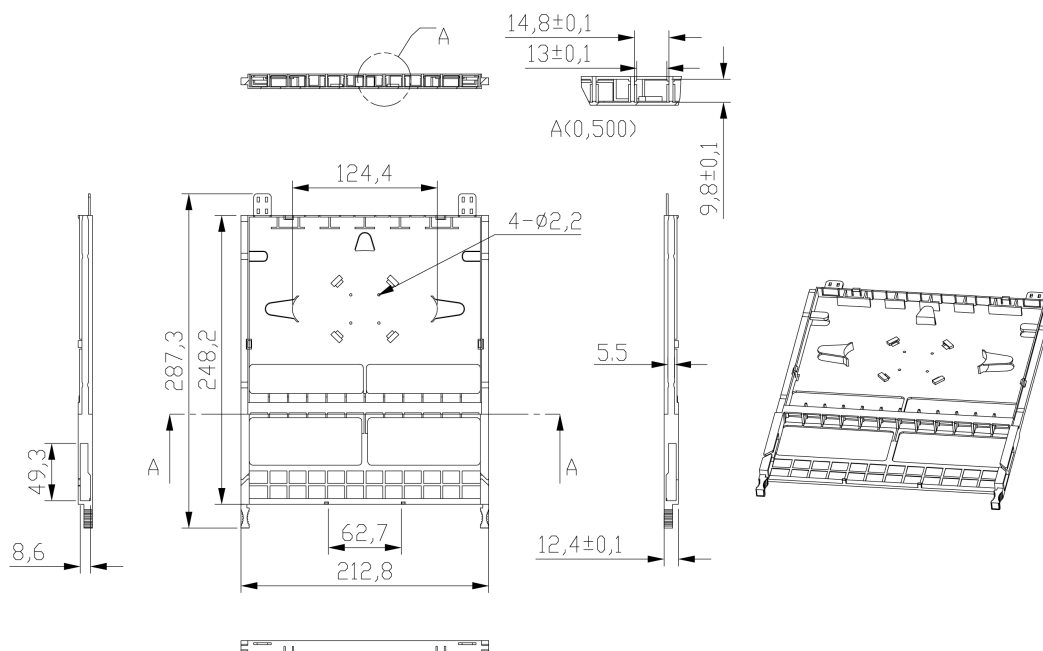

Excel Enbeam High Density 12 Port 24 Fibre OM4 LC-MTP Cassette Loaded (Standard)

Item Code: 208-134

Product drawing

Standards

Applicable standard	Detail
Directive 2011/65/EU (RoHS II)	Restriction of the Use of Certain Hazardous Substances in Electrical and Electronic Equipment — compliant. Applies within EU member states).
Directive (EU) 2015/863 (RoHS III)	Amending Directive 2011/65/EU to add four phthalates (DEHP, BBP, DBP, DIBP) to Annex II — compliant.
IEC 61754-1:2013	Fibre optic interconnecting devices and passive components - Fibre optic connector interfaces - Part 1: General and guidance
Directive 2008/98/EC (WFD)	Waste Framework Directive — compliant. Implemented in the UK through the Waste (England and Wales) Regulations 2011 (SI 2011 No. 988).
ECHA SCIP Database	Compliant; product does not contain SVHCs (Substances of Very High Concern) as defined under REACH Article 33(1). Submission obligations met under EU REACH and UK REACH.
Regulation (EU) 2019/1021 (POPs)	EU Regulation on Persistent Organic Pollutants — compliant. For Great Britain, compliance is aligned with the Persistent Organic Pollutants (Amendment) (EU Exit) Regulations 2020 (SI 2020 No. 1355).