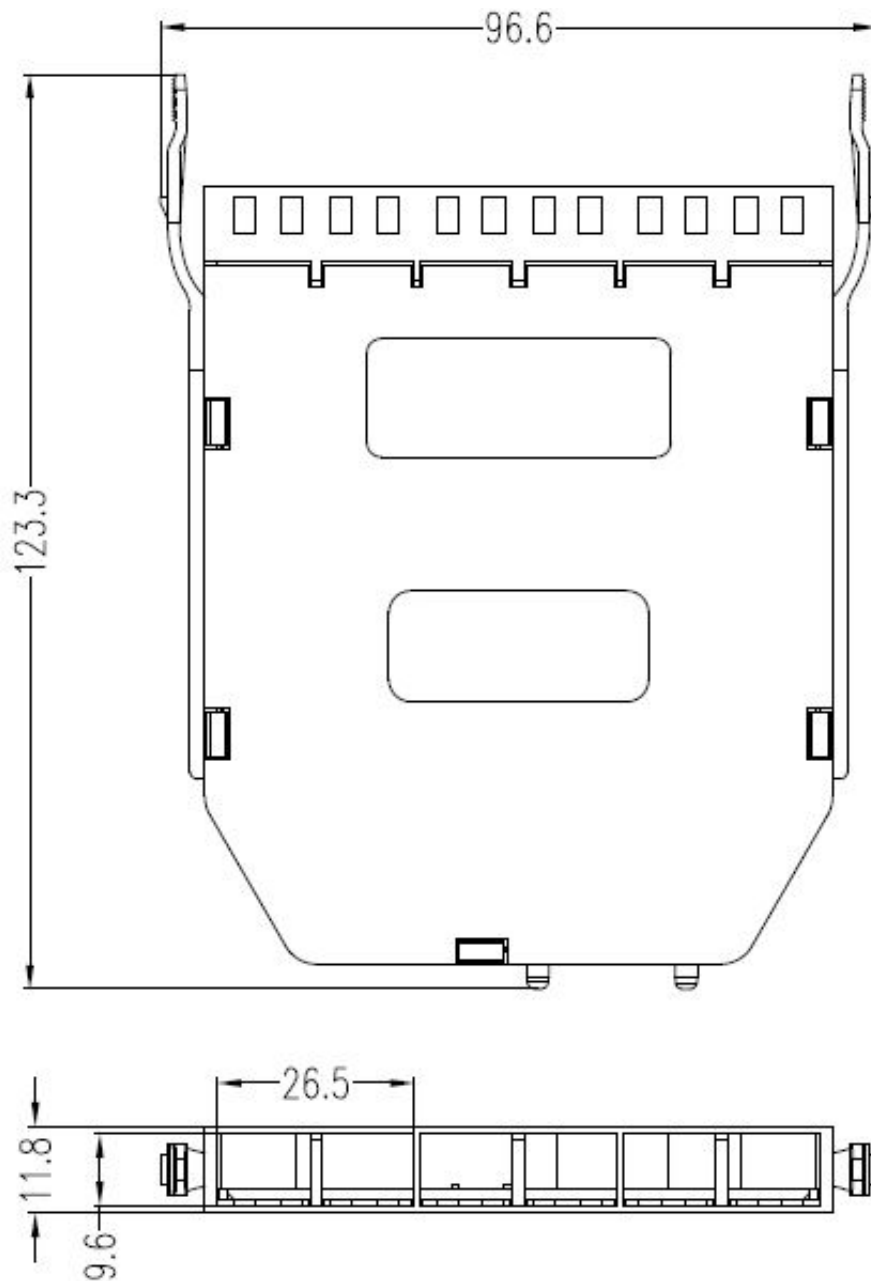

Excel Enbeam High Density Base 12-12 Fibre LC
OM4 MTP Female Cassette

Item Code: 208-160

Product drawing