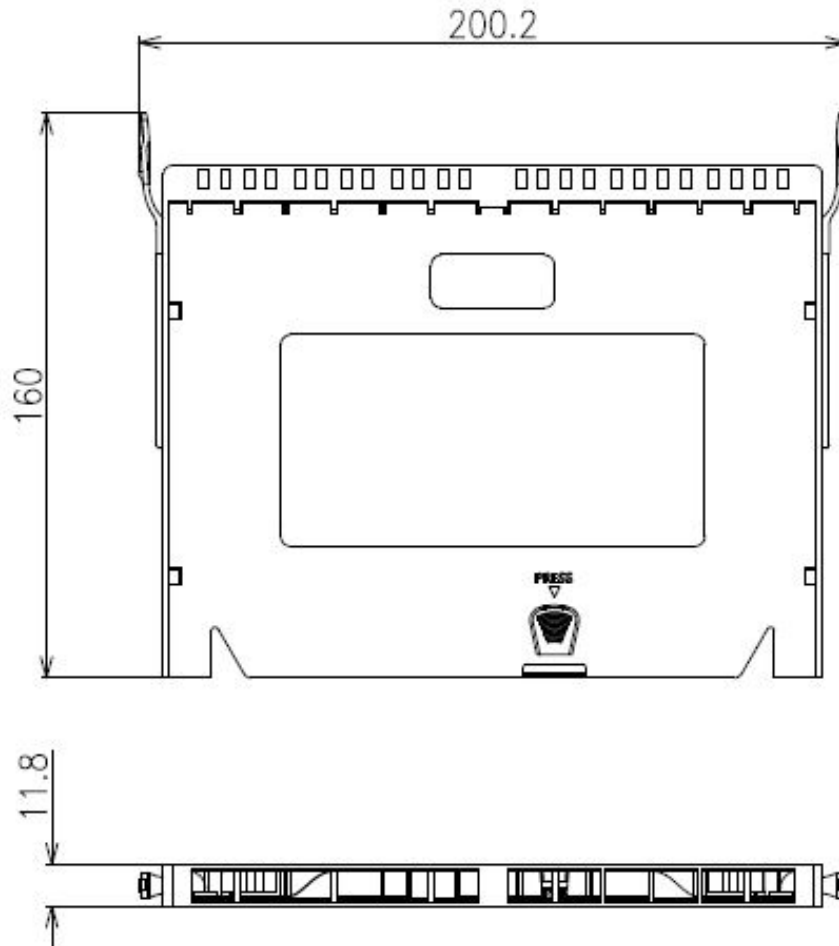

Product drawing

Standards

Applicable standard	Detail
IEC 61754-1:2013	Fibre optic interconnecting devices and passive components - Fibre optic connector interfaces - Part 1: General and guidance
RoHS-II/-III (2011/65/EU & 2015/863): 2023	Our products, demonstrate full adherence to the regulatory stipulations of the EU Directive 2011/65/EU (RoHS-II) and its corresponding delegated directive 2015/863 (RoHS-III).
WFD: 2023	Compliant to Waste Framework Directive
SCIP: 2023	Compliant - Does Not Contain Substances of Concern In articles as such or in complex objects (Products)