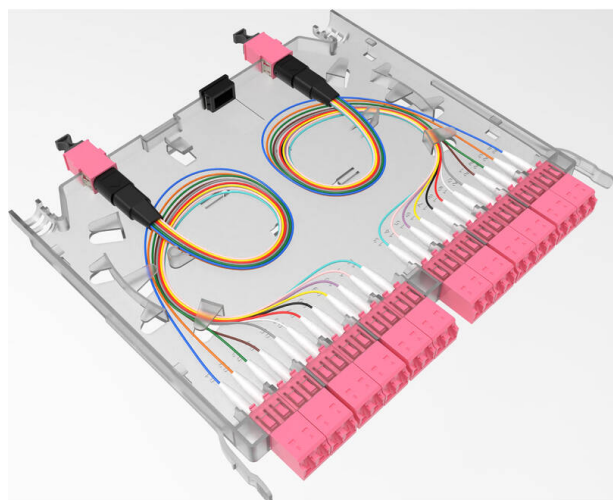

Excel Enbeam High Density Base 12-24 Fibre LC OM4 MTP Female Cassette

Item Code: 208-161

excel
without compromise.

✕ High density 24 LC to MTP cassette

✕ MTP US-Conec Elite connectors

✕ 2x 12 Fibre MTP at rear

✕ Standard pin configuration

✕ Part of the Excel HD panel system

✕ OS2 and OM4 options

Product Overview

The Excel LC High-Density double width cassette is designed for the Excel HD 208-157-24, 208-158-24 and 208-159-24 panels, which have the capacity to hold 144 , 288 and 576 fibres. A full range of cassettes are offered holding 24 fibres per cassette and can be mixed and matched as required to offer a highly dense and flexible system for both LC and MTP connectivity.

Product Specifications

Feature	Values
Suitable for number of fibre cores	24
With coupling/adaptor	yes
Type of connector external	LC
Type of connector interior	LC
Fibre type	Multi mode
Colour	Opaque

Excel Enbeam High Density Base 12-24 Fibre LC OM4 MTP Female Cassette

Item Code: 208-161

Additional specifications

Features	Values
Number of adaptors	12
Fibre type	OM4
MM MTP Typical/Max Loss	0.1dB / 0.35dB
MM LC Typical/Max Loss	0.15dB / 0.3dB
MM MTP Return loss	Less than -20dB
MM LC Return loss	Less than -30dB (PC)
Width	200.2mm
Depth	160mm
Height	11.8mm
Material	ABS
Storage temperature	-20 to +85°C
Operating temperature	-20 to +85°C