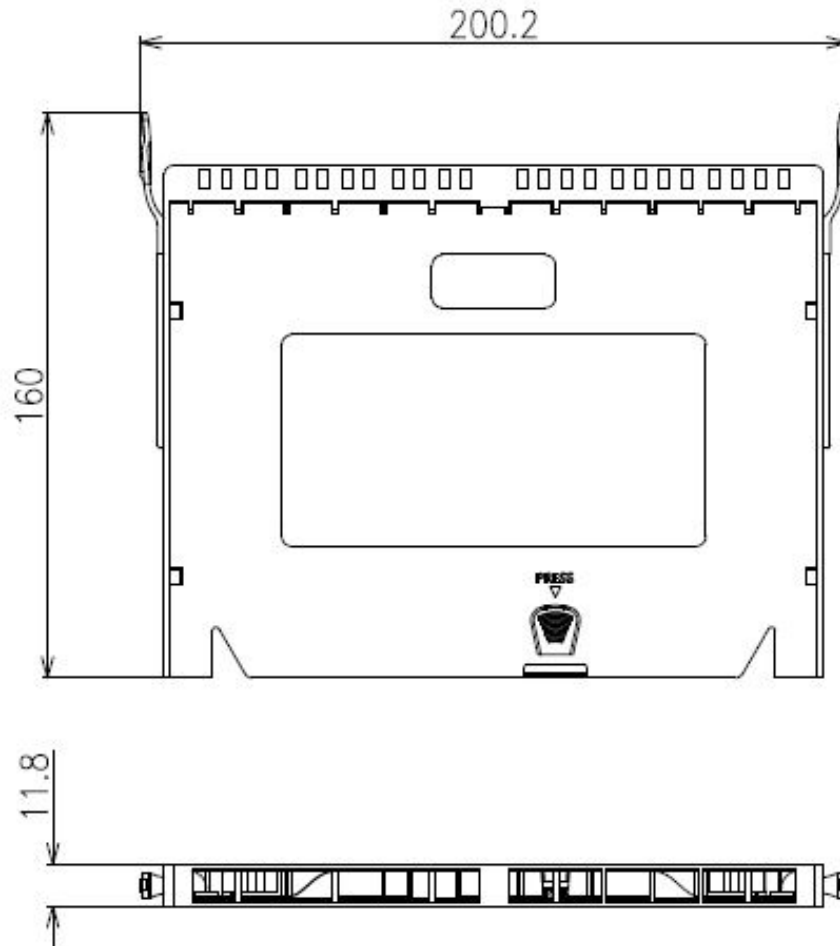

Product drawing

Standards

Applicable standard	Detail
IEC 61754-1:2013	Fibre optic interconnecting devices and passive components - Fibre optic connector interfaces - Part 1: General and guidance
RoHS-II/-III (2011/65/EU & 2015/863): 2023	Our products, demonstrate full adherence to the regulatory stipulations of the EU Directive 2011/65/EU (RoHS-II) and its corresponding delegated directive 2015/863 (RoHS-III).
WFD: 2023	Compliant to Waste Framework Directive
SCIP: 2023	Compliant - Does Not Contain Substances of Concern In articles as such or in complex objects (Products)