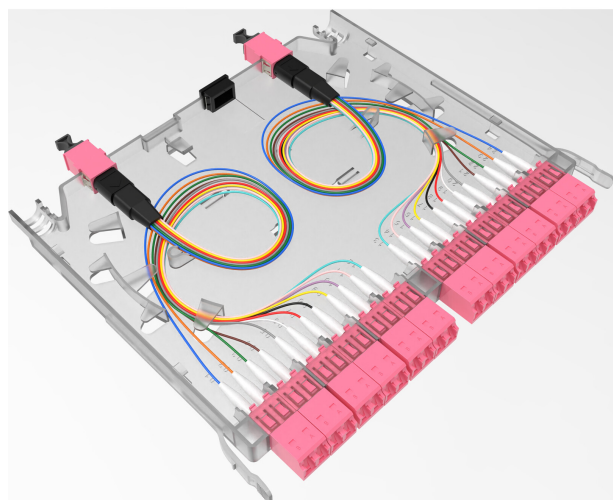

Excel Enbeam High Density Base 12-24 Fibre LC OM4 MTP Female Cassette

Item Code: 208-161

excel
without compromise.

✕ High density 24 LC to MTP cassette

✕ MTP US-Conec Elite connectors

✕ 2x 12 Fibre MTP at rear

✕ Standard pin configuration

✕ Part of the Excel HD panel system

✕ OS2 and OM4 options

Product Overview

The Excel LC High-Density double width cassette is designed for the Excel HD 208-157-24, 208-158-24 and 208-159-24 panels, which have the capacity to hold 144 , 288 and 576 fibres. A full range of cassettes are offered holding 24 fibres per cassette and can be mixed and matched as required to offer a highly dense and flexible system for both LC and MTP connectivity.

Product Specifications

Feature	Values
Suitable for number of fibre cores	24
With coupling/adaptor	yes
Type of connector external	LC
Type of connector interior	LC
Fibre type	Multi mode
Colour	Opaque

Excel Enbeam High Density Base 12-24 Fibre LC OM4 MTP Female Cassette

Item Code: 208-161

Additional specifications

Features	Values
Number of adaptors	12
Fibre type	OM4
MM MTP Typical/Max Loss	0.1dB / 0.35dB
MM LC Typical/Max Loss	0.15dB / 0.3dB
MM MTP Return loss	Less than -20dB
MM LC Return loss	Less than -30dB (PC)
Width	200.2mm
Depth	160mm
Height	11.8mm
Material	ABS
Storage temperature	-20 to +85°C
Operating temperature	-20 to +85°C