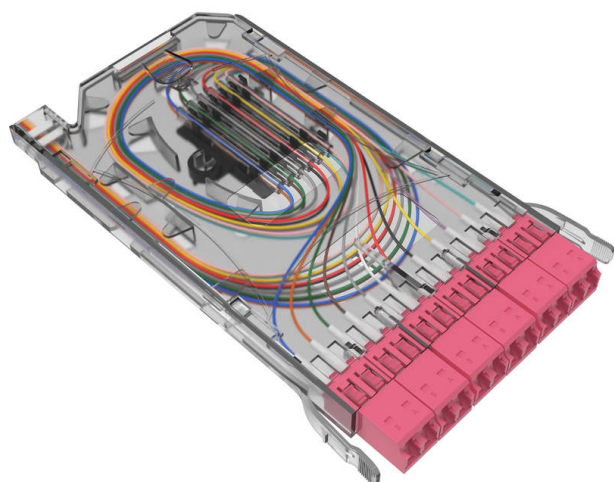

# Excel Enbeam HD 6P-12F-LC-OM4 Cassette Loaded with Pigtails

Item Code: 208-164

**excel**  
without compromise.

✕ High density 12 LC cassette

✕ Complete with splice protectors

✕ Can be splices or direct terminated

## Product Overview

The Excel LC High-Density cassette is designed for the Excel HD 208-157, 208-158 and 208-159 panels, which have the capacity to hold 144 , 288 and 576 fibres. A full range of cassettes are offered and can be mixed and matched as required to offer a highly dense and flexible system LC connectivity.

## Product Specifications

Feature	Values
Suitable for number of fibre cores	12
With coupling/adaptor	yes
Type of connector external	LC
Type of connector interior	LC
Fibre type	Multi mode
Colour	Black