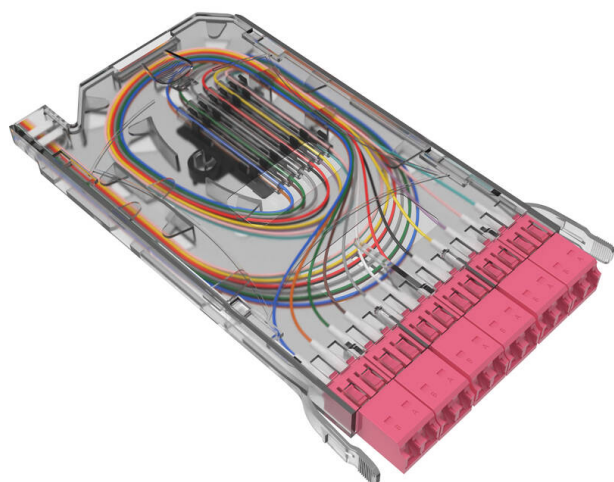

Excel Enbeam HD 6P-12F-LC-OM4 Cassette Loaded with Pigtails

Item Code: 208-164

excel
without compromise.

✕ High density 12 LC cassette

✕ Complete with splice protectors

✕ Can be splices or direct terminated

✕ Part of the Excel HD panel system

✕ OS2 and OM4 options

Product Overview

The Excel LC High-Density cassette is designed for the Excel HD 208-157, 208-158 and 208-159 panels, which have the capacity to hold 144 , 288 and 576 fibres. A full range of cassettes are offered and can be mixed and matched as required to offer a highly dense and flexible system LC connectivity.

Product Specifications

Feature	Values
Suitable for number of fibre cores	12
With coupling/adaptor	yes
Type of connector external	LC
Type of connector interior	LC
Fibre type	Multi mode
Colour	Black

Additional specifications