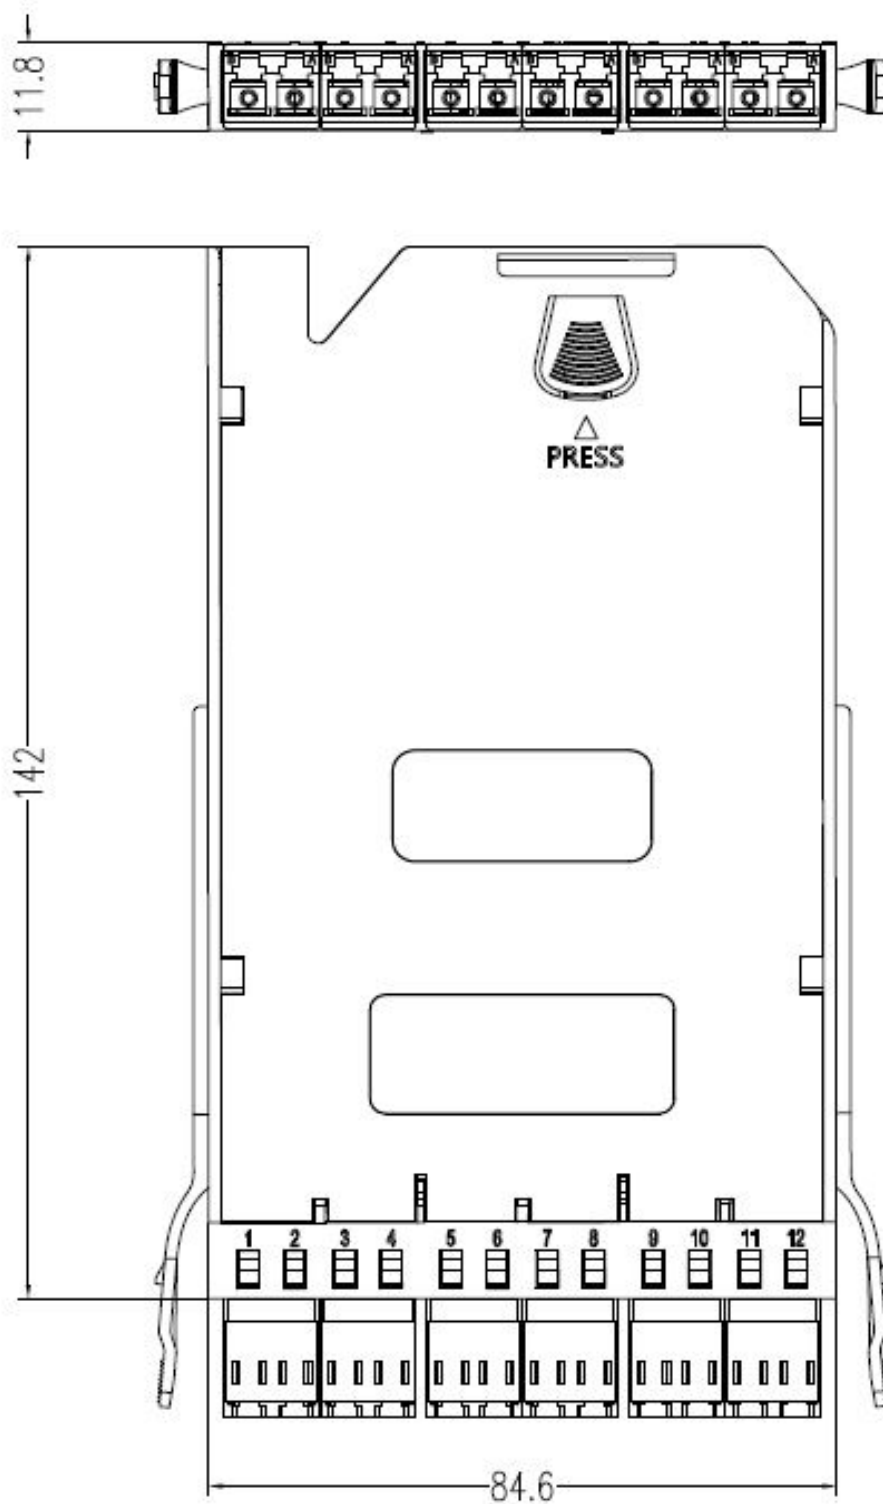

Item Code: 208-164

Depth	142mm
Height	11.8mm
Material	ABS
Storage temperature	-20 to +85°C
Operating temperature	-20 to +85°C

Product drawing

Excel Enbeam HD 6P-12F-LC-OM4 Cassette Loaded with Pigtails

Item Code: 208-164