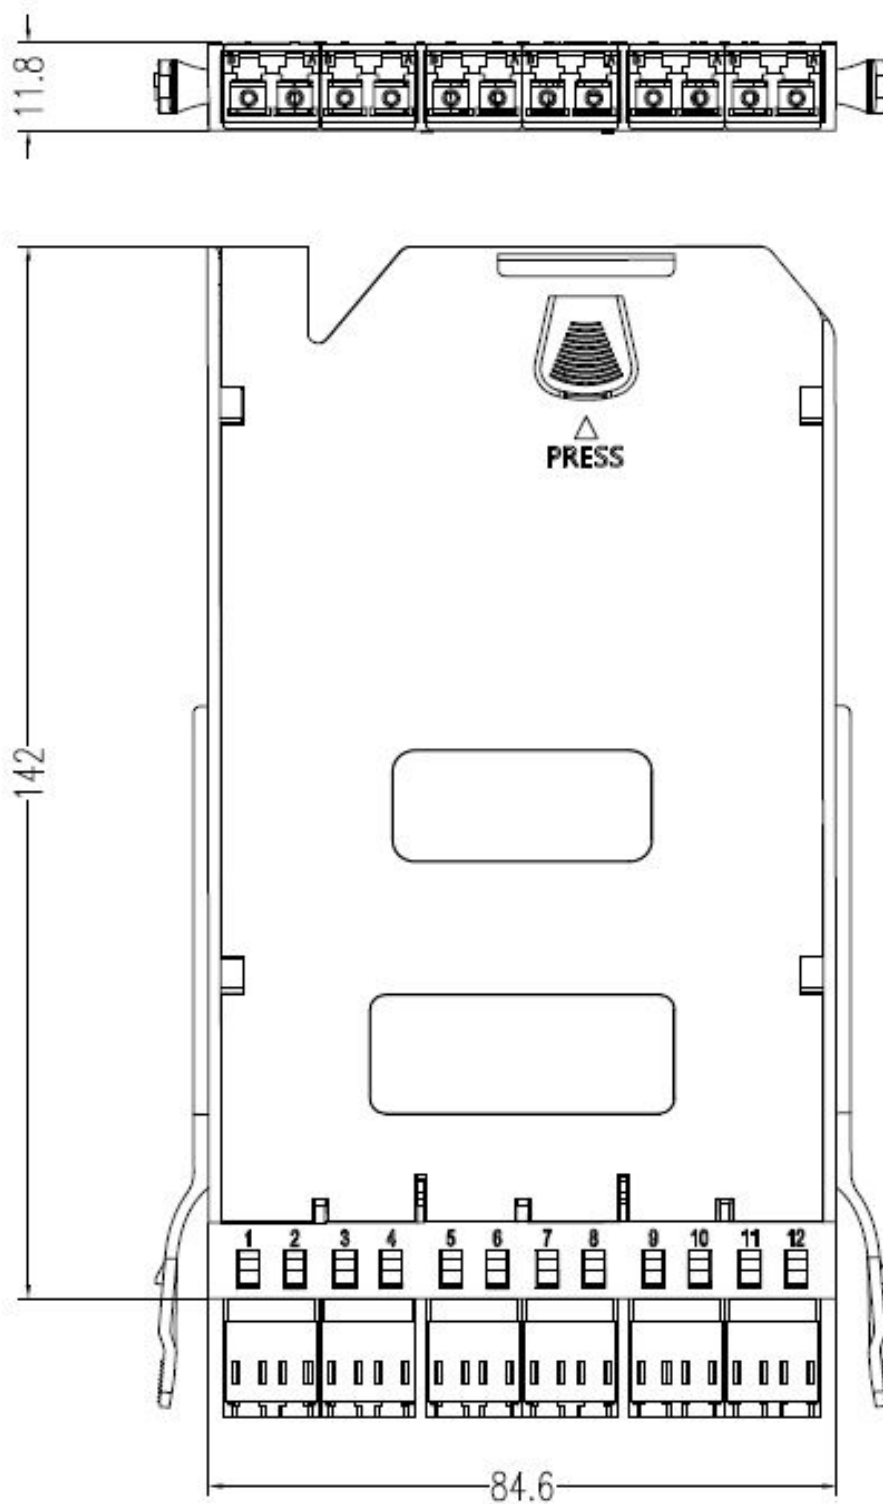

## Additional specifications

Features	Values
Number of adaptors	6
Fibre type	OM4
MM LC Typical/Max Loss	0.15dB / 0.3dB
MM LC Return loss	Less than -30dB (PC)
Width	84.6mm

# Excel Enbeam HD 6P-12F-LC-OM4 Cassette Loaded with Pigtails

Item Code: 208-164

Depth	142mm
Height	11.8mm
Material	ABS
Storage temperature	-20 to +85°C
Operating temperature	-20 to +85°C

Product drawing