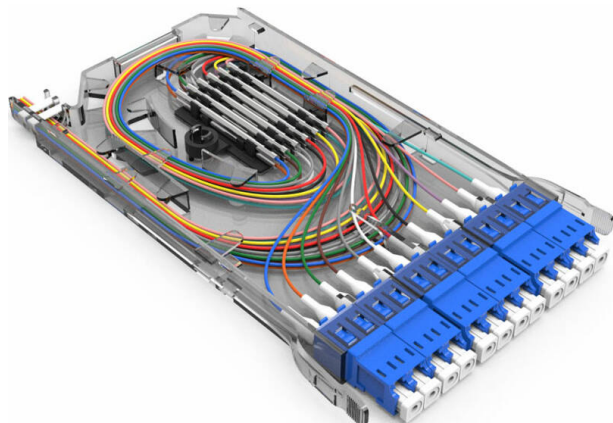

Excel Enbeam HD 6P-12F-LC-OS2 Cassette Loaded with Pigtails

Item Code: 208-166

excel
without compromise.

✕ High density 12 LC cassette

✕ Complete with splice protectors

✕ Can be splices or direct terminated

✕ Part of the Excel HD panel system

✕ OS2 and OM4 options

Product Overview

The Excel LC High-Density cassette is designed for the Excel HD 208-157, 208-158 and 208-159 panels, which have the capacity to hold 144 , 288 and 576 fibres. A full range of cassettes are offered and can be mixed and matched as required to offer a highly dense and flexible system LC connectivity.

Product Specifications

| Feature | Values |
|------------------------------------|-------------|
| Suitable for number of fibre cores | 12 |
| With coupling/adaptor | yes |
| Type of connector external | LC |
| Type of connector interior | LC |
| Fibre type | Single mode |
| Colour | Black |