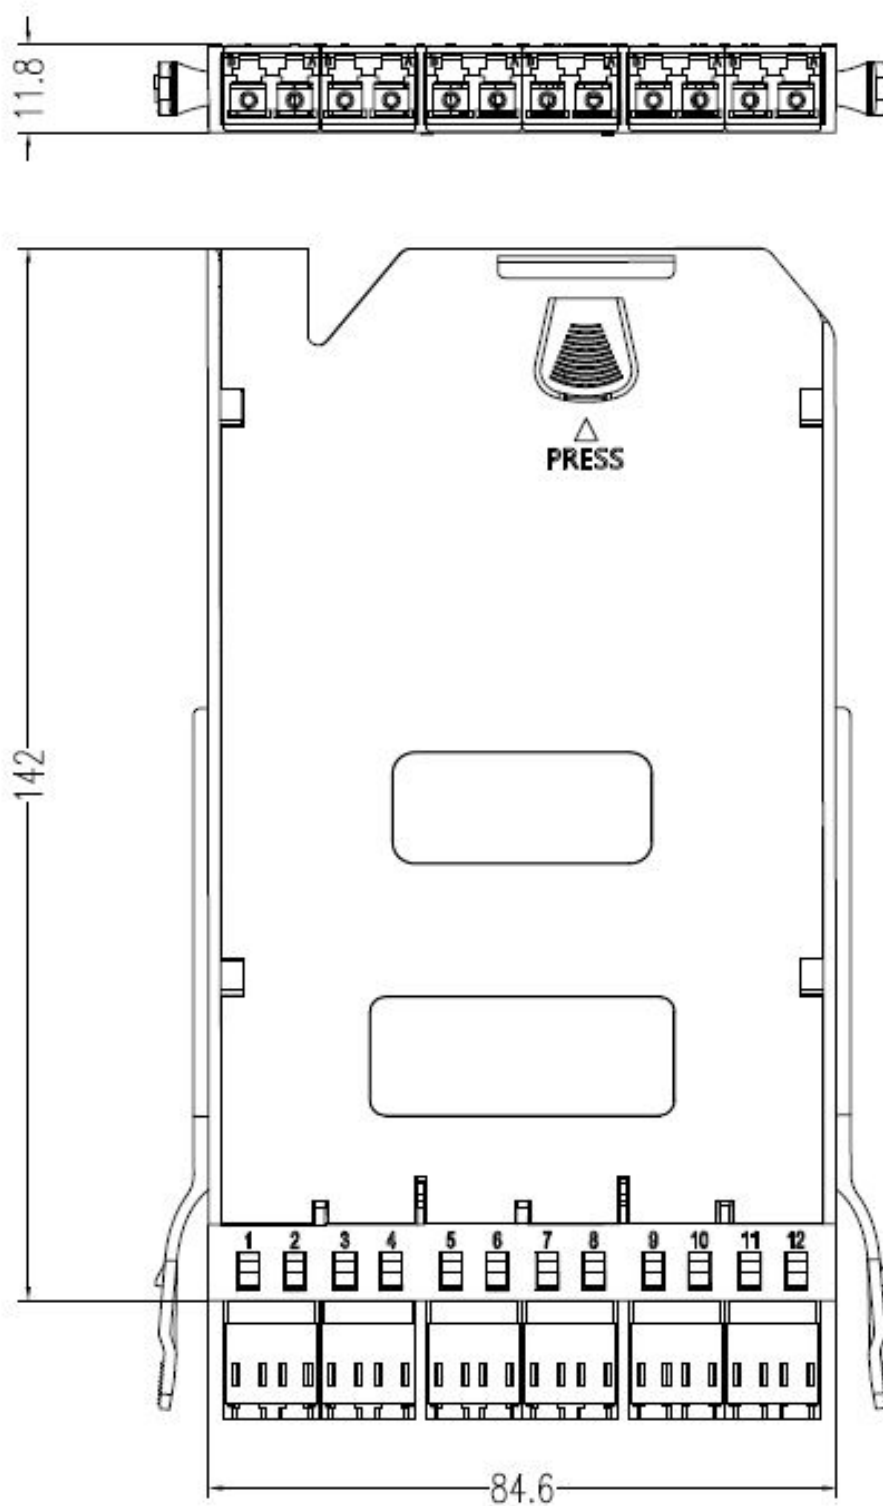

Product drawing