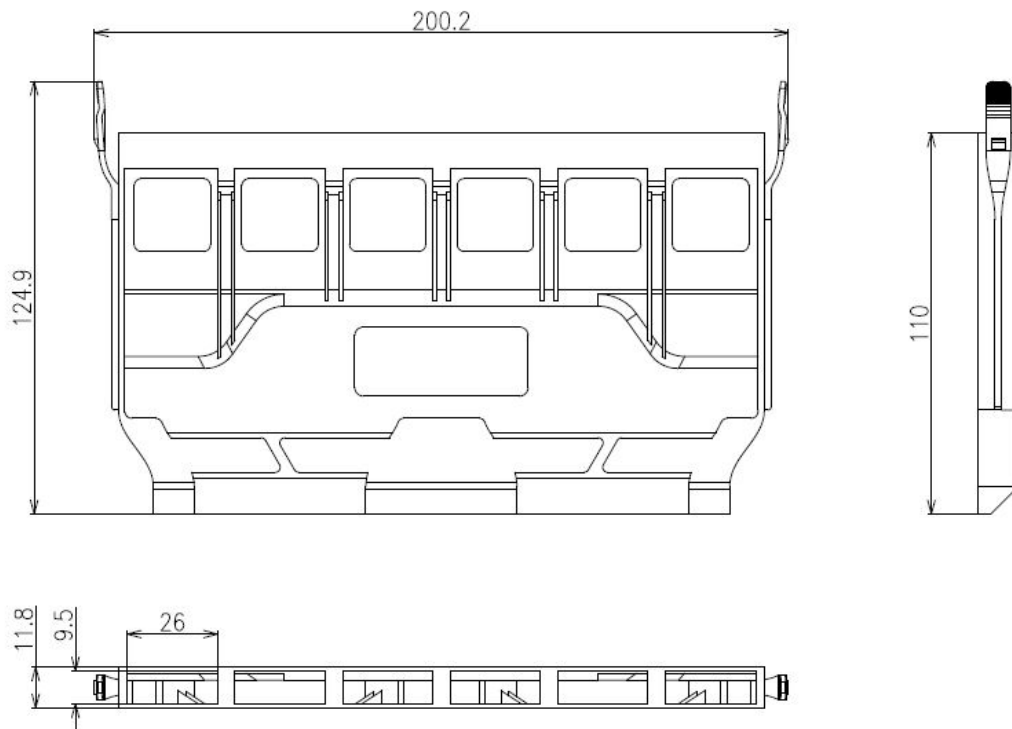

Item Code: 208-168

Height	11.8mm
Material	ABS
Storage temperature	-20 to +85°C
Operating temperature	-20 to +85°C

Product drawing

Standards

Applicable standard	Detail
IEC 61754-1:2013	Fibre optic interconnecting devices and passive components - Fibre optic connector interfaces - Part 1: General and guidance
RoHS-II/-III (2011/65/EU & 2015/863): 2023	Our products, demonstrate full adherence to the regulatory stipulations of the EU Directive 2011/65/EU (RoHS-II) and its corresponding delegated directive 2015/863 (RoHS-III).
WFD: 2023	Compliant to Waste Framework Directive