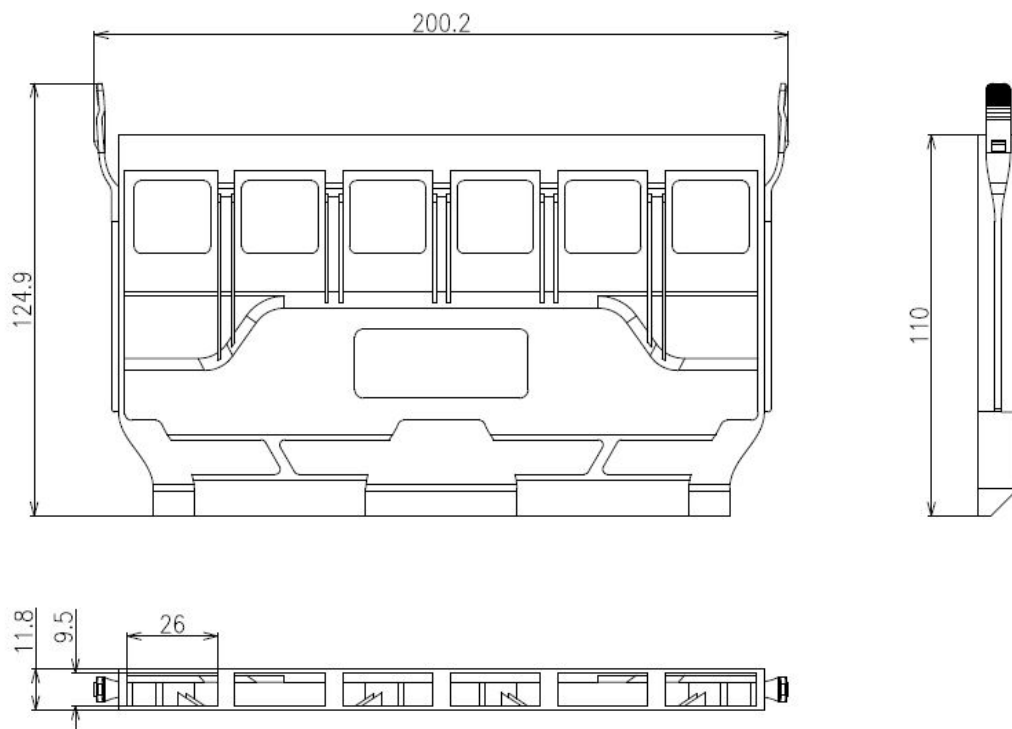

Item Code: 208-168

Height	11.8mm
Material	ABS
Storage temperature	-20 to +85°C
Operating temperature	-20 to +85°C

Product drawing

Standards

Applicable standard	Detail
IEC 61754-1:2013	Fibre optic interconnecting devices and passive components - Fibre optic connector interfaces - Part 1: General and guidance
RoHS-II/-III (2011/65/EU & 2015/863): 2023	Our products, demonstrate full adherence to the regulatory stipulations of the EU Directive 2011/65/EU (RoHS-II) and its corresponding delegated directive 2015/863 (RoHS-III).
WFD: 2023	Compliant to Waste Framework Directive