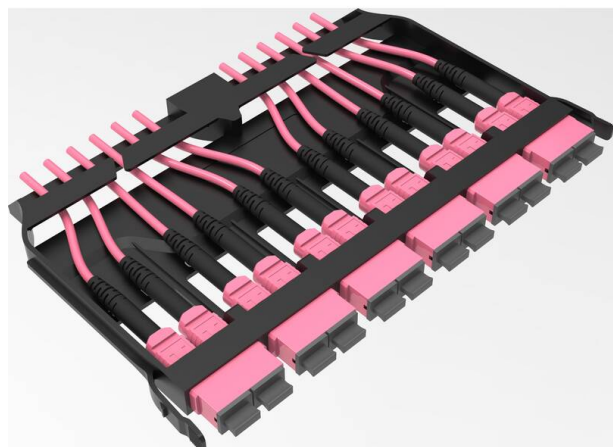

Excel Enbeam HD 12 Port MTP Pass Through OM4 Cassette

Item Code: 208-168

excel
without compromise.

✕ Part of the Excel HD panel system

✕ OS2 and OM4 options

✕ MTP US-Conec Elite connectors

Product Overview

The Excel LC High-Density double width MTP pass through cassette is designed for the Excel HD 208-157-24, 208-158-24 and 208-159-24 panels. This cassette offers the ability to connect 12x MTP to 12x MTP

Product Specifications

Feature	Values
Suitable for number of fibre cores	144
With coupling/adaptor	yes
Type of connector external	MTP
Type of connector interior	MTP
Fibre type	Multi mode
Colour	Black

Additional specifications

Features	Values
Number of adaptors	12
Fibre type	OM4
MM MTP Typical/Max Loss	0.1dB / 0.35dB
MM MTP Return loss	Less than -20dB
Width	200.2mm
Depth	124.9mm

Excel Enbeam HD 12 Port MTP Pass Through OM4 Cassette

Item Code: 208-168

Height	11.8mm
Material	ABS
Storage temperature	-20 to +85°C
Operating temperature	-20 to +85°C

Product drawing

Standards

Applicable standard	Detail
IEC 61754-1:2013	Fibre optic interconnecting devices and passive components - Fibre optic connector interfaces - Part 1: General and guidance
RoHS-II/-III (2011/65/EU & 2015/863): 2023	Our products, demonstrate full adherence to the regulatory stipulations of the EU Directive 2011/65/EU (RoHS-II) and its corresponding delegated directive 2015/863 (RoHS-III).
WFD: 2023	Compliant to Waste Framework Directive