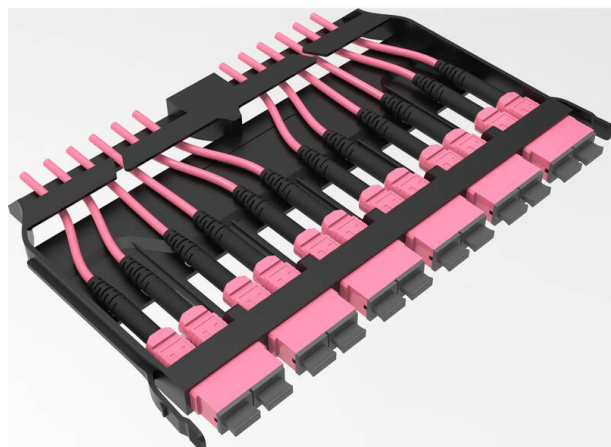

Excel Enbeam HD 12 Port MTP Pass Through OM4 Cassette

Item Code: 208-168

excel
without compromise.

✕ Part of the Excel HD panel system

✕ OS2 and OM4 options

✕ MTP US-Conec Elite connectors

Product Overview

The Excel LC High-Density double width MTP pass through cassette is designed for the Excel HD 208-157-24, 208-158-24 and 208-159-24 panels. This cassette offers the ability to connect 12x MTP to 12x MTP

Product Specifications

Feature	Values
Suitable for number of fibre cores	144
With coupling/adaptor	yes
Type of connector external	MTP
Type of connector interior	MTP
Fibre type	Multi mode
Colour	Black

Additional specifications

Features	Values
Number of adaptors	12
Fibre type	OM4
MM MTP Typical/Max Loss	0.1dB / 0.35dB
MM MTP Return loss	Less than -20dB
Width	200.2mm
Depth	124.9mm

Excel Enbeam HD 12 Port MTP Pass Through OM4 Cassette

Item Code: 208-168

Height	11.8mm
Material	ABS
Storage temperature	-20 to +85°C
Operating temperature	-20 to +85°C

Product drawing

Standards

Applicable standard	Detail
IEC 61754-1:2013	Fibre optic interconnecting devices and passive components - Fibre optic connector interfaces - Part 1: General and guidance
RoHS-II/-III (2011/65/EU & 2015/863): 2023	Our products, demonstrate full adherence to the regulatory stipulations of the EU Directive 2011/65/EU (RoHS-II) and its corresponding delegated directive 2015/863 (RoHS-III).
WFD: 2023	Compliant to Waste Framework Directive