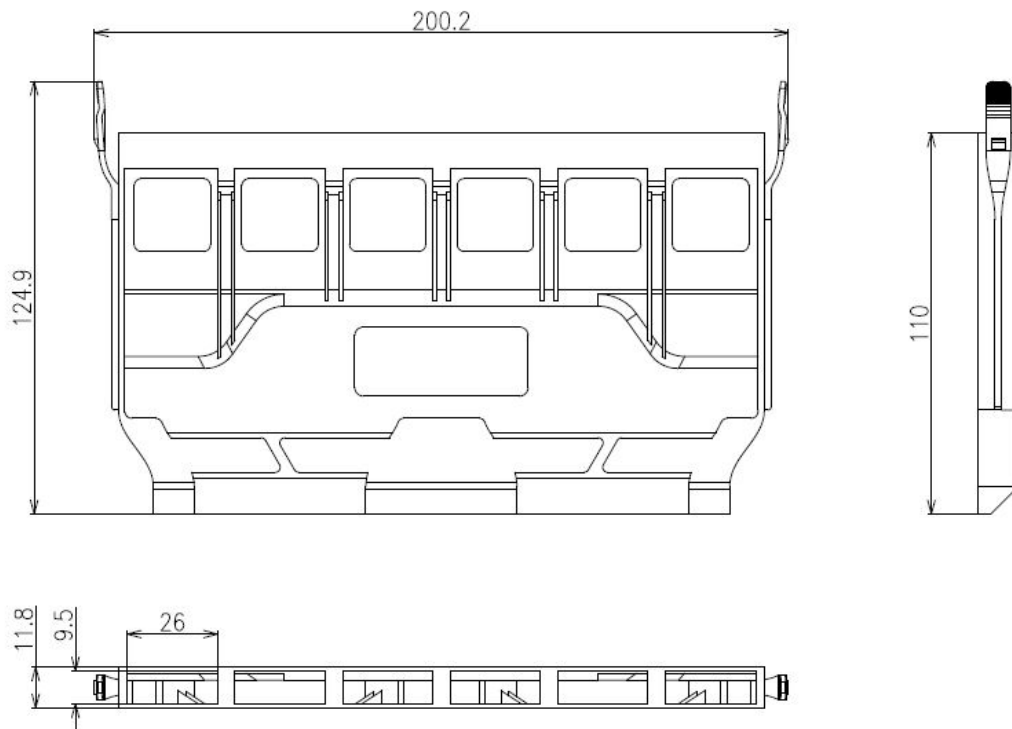

Item Code: 208-169

Height	11.8mm
Material	ABS
Storage temperature	-20 to +85°C
Operating temperature	-20 to +85°C

Product drawing

Standards

Applicable standard	Detail
IEC 61754-1:2013	Fibre optic interconnecting devices and passive components - Fibre optic connector interfaces - Part 1: General and guidance
RoHS-II/-III (2011/65/EU & 2015/863): 2023	Our products, demonstrate full adherence to the regulatory stipulations of the EU Directive 2011/65/EU (RoHS-II) and its corresponding delegated directive 2015/863 (RoHS-III).
WFD: 2023	Compliant to Waste Framework Directive