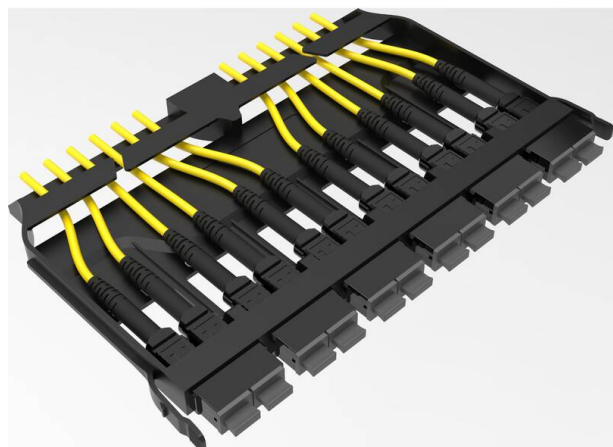

Excel Enbeam HD 12 Port MTP Pass Through OS2 Cassette

Item Code: 208-169

excel
without compromise.

✕ Part of the Excel HD panel system

✕ OS2 and OM4 options

✕ MTP US-Conec Elite connectors

Product Overview

The Excel LC High-Density double width MTP pass through cassette is designed for the Excel HD 208-157-24, 208-158-24 and 208-159-24 panels. This cassette offers the ability to connect 12x MTP to 12x MTP

Product Specifications

Feature	Values
Suitable for number of fibre cores	144
With coupling/adaptor	yes
Type of connector external	MTP
Type of connector interior	MTP
Fibre type	Multi mode
Colour	Black

Additional specifications

Features	Values
Number of adaptors	12
Fibre type	OS2
SM MTP Typical/Max Loss	0.1dB /0.35dB
SM MTP Return loss	Less than -60dB (Angled)
Width	200.2mm
Depth	124.9mm

Excel Enbeam HD 12 Port MTP Pass Through OS2 Cassette