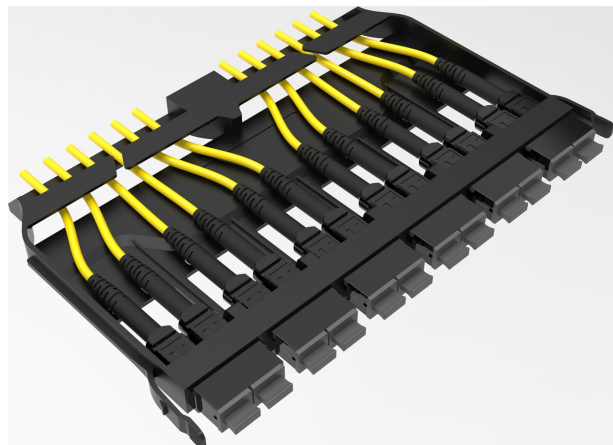

Excel Enbeam HD 12 Port MTP Pass Through OS2 Cassette

Item Code: 208-169

excel
without compromise.

✕ Part of the Excel HD panel system

✕ OS2 and OM4 options

✕ MTP US-Conec Elite connectors

Product Overview

The Excel LC High-Density double width MTP pass through cassette is designed for the Excel HD 208-157-24, 208-158-24 and 208-159-24 panels. This cassette offers the ability to connect 12x MTP to 12x MTP

Product Specifications

Feature	Values
Suitable for number of fibre cores	144
With coupling/adaptor	yes
Type of connector external	MTP
Type of connector interior	MTP
Fibre type	Multi mode
Colour	Black

Additional specifications

Features	Values
Number of adaptors	12
Fibre type	OS2
SM MTP Typical/Max Loss	0.1dB /0.35dB
SM MTP Return loss	Less than -60dB (Angled)
Width	200.2mm
Depth	124.9mm

Excel Enbeam HD 12 Port MTP Pass Through OS2 Cassette

Item Code: 208-169

Height	11.8mm
Material	ABS
Storage temperature	-20 to +85°C
Operating temperature	-20 to +85°C

Product drawing

Standards

Applicable standard	Detail
IEC 61754-1:2013	Fibre optic interconnecting devices and passive components - Fibre optic connector interfaces - Part 1: General and guidance
RoHS-II/-III (2011/65/EU & 2015/863): 2023	Our products, demonstrate full adherence to the regulatory stipulations of the EU Directive 2011/65/EU (RoHS-II) and its corresponding delegated directive 2015/863 (RoHS-III).
WFD: 2023	Compliant to Waste Framework Directive