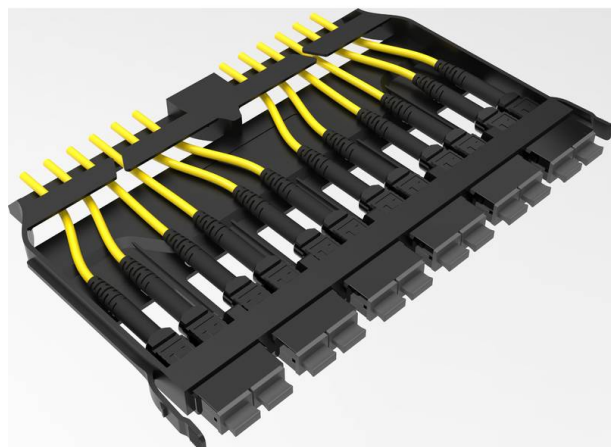

Excel Enbeam HD 12 Port MTP Pass Through OS2 Cassette

Item Code: 208-169

excel
without compromise.

✕ Part of the Excel HD panel system

✕ OS2 and OM4 options

✕ MTP US-Conec Elite connectors

Product Overview

The Excel LC High-Density double width MTP pass through cassette is designed for the Excel HD 208-157-24, 208-158-24 and 208-159-24 panels. This cassette offers the ability to connect 12x MTP to 12x MTP

Product Specifications

Feature	Values
Suitable for number of fibre cores	144
With coupling/adaptor	yes
Type of connector external	MTP
Type of connector interior	MTP
Fibre type	Multi mode
Colour	Black

Additional specifications

Features	Values
Number of adaptors	12
Fibre type	OS2
SM MTP Typical/Max Loss	0.1dB /0.35dB
SM MTP Return loss	Less than -60dB (Angled)
Width	200.2mm
Depth	124.9mm

Excel Enbeam HD 12 Port MTP Pass Through OS2 Cassette

Item Code: 208-169

Height	11.8mm
Material	ABS
Storage temperature	-20 to +85°C
Operating temperature	-20 to +85°C

Product drawing

Standards

Applicable standard	Detail
IEC 61754-1:2013	Fibre optic interconnecting devices and passive components - Fibre optic connector interfaces - Part 1: General and guidance
RoHS-II/-III (2011/65/EU & 2015/863): 2023	Our products, demonstrate full adherence to the regulatory stipulations of the EU Directive 2011/65/EU (RoHS-II) and its corresponding delegated directive 2015/863 (RoHS-III).
WFD: 2023	Compliant to Waste Framework Directive