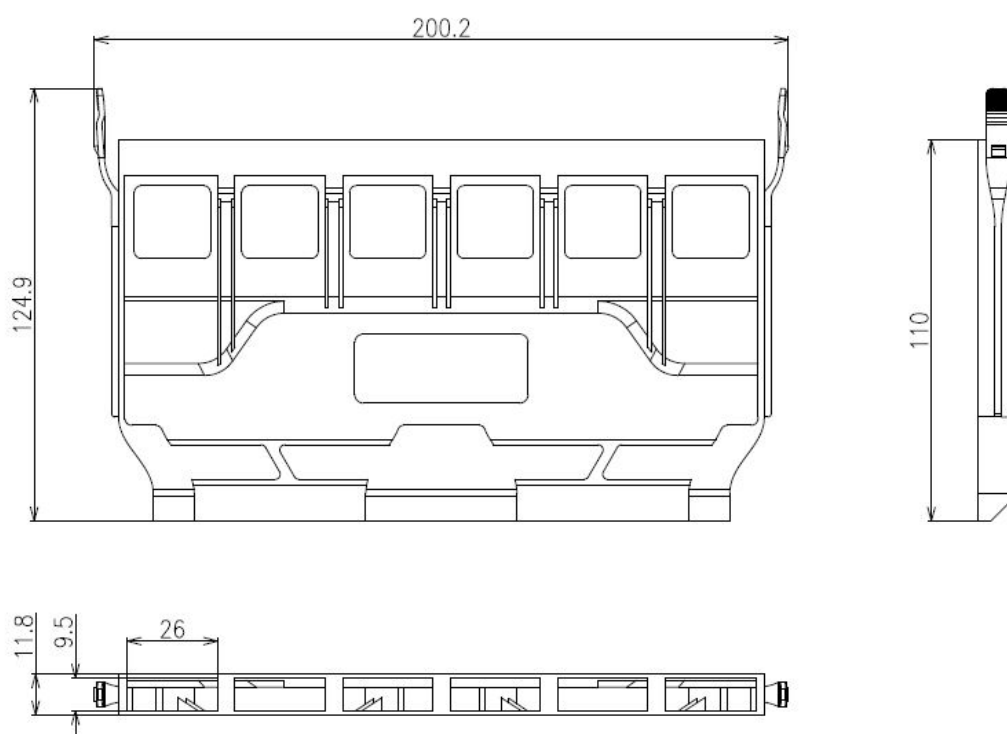

Item Code: 208-169

excel
without compromise.

Height	11.8mm
Material	ABS
Storage temperature	-20 to +85°C
Operating temperature	-20 to +85°C

Product drawing

Standards

Applicable standard	Detail
IEC 61754-1:2013	Fibre optic interconnecting devices and passive components - Fibre optic connector interfaces - Part 1: General and guidance
RoHS-II/-III (2011/65/EU & 2015/863): 2023	Our products, demonstrate full adherence to the regulatory stipulations of the EU Directive 2011/65/EU (RoHS-II) and its corresponding delegated directive 2015/863 (RoHS-III).
WFD: 2023	Compliant to Waste Framework Directive