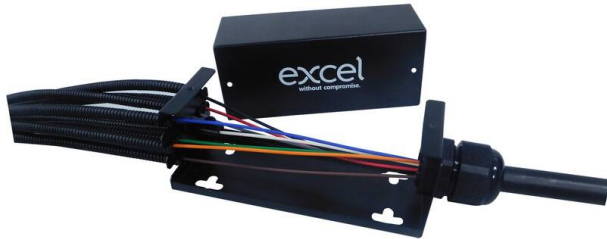

Excel Enbeam Fibre Breakout Kit Up to 144 Fibres

Item Code: 208-171

Suitable for Loose Tube and Tight Buffered Cables

Accommodates up to 12 Breakout Tubes

Fixing point for Central Strength Member

Complete kit includes Breakout Tubing

Robust steel Construction

Mounting holes on rear

Product Overview

The Excel Enbeam 144 Fibre breakout kit allows the distribution of multi core cables via flexible conduit routes to multiple termination locations. The flexible conduit offers protection to sub units as well as tight buffed fibre.

It comes with 25 metres of 7 mm diameter conduit for use with the fibres.

Product Specifications

Feature	Values
Number of Cores	144
With hollow cable	yes
Strain relief	yes
Material	Metal

Excel Enbeam Fibre Breakout Kit Up to 144 Fibres

Item Code: 208-171

Product drawings

Additional specifications

Features	Values
Material	Cold rolled steel
Material thickness	1.2mm
Colour	Black RaI9005
IP Rating	20
Operating Temperature	-20°C to +85°C

Standards