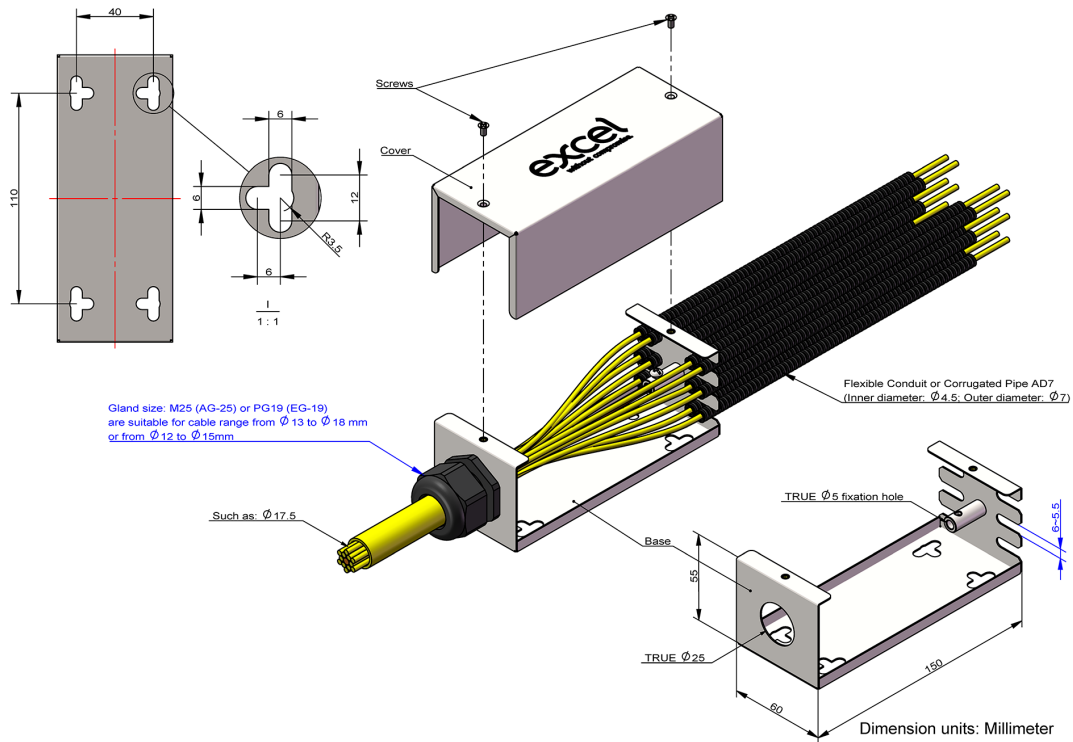

Excel Enbeam Fibre Breakout Kit Up to 144 Fibres

Item Code: 208-171

Suitable for Loose Tube and Tight Buffered Cables

Accommodates up to 12 Breakout Tubes

Fixing point for Central Strength Member

Complete kit includes Breakout Tubing

Robust steel Construction

Mounting holes on rear

Product Overview

The Excel Enbeam 144 Fibre breakout kit allows the distribution of multi core cables via flexible conduit routes to multiple termination locations. The flexible conduit offers protection to sub units as well as tight buffed fibre.

It comes with 25 metres of 7 mm diameter conduit for use with the fibres.

Product Specifications

Feature	Values
Number of Cores	144
With hollow cable	yes
Strain relief	yes
Material	Metal

Excel Enbeam Fibre Breakout Kit Up to 144 Fibres

Item Code: 208-171

Product drawings

Additional specifications

Features	Values
Material	Cold rolled steel
Material thickness	1.2mm
Colour	Black RaI9005
IP Rating	20
Operating Temperature	-20°C to +85°C

Standards