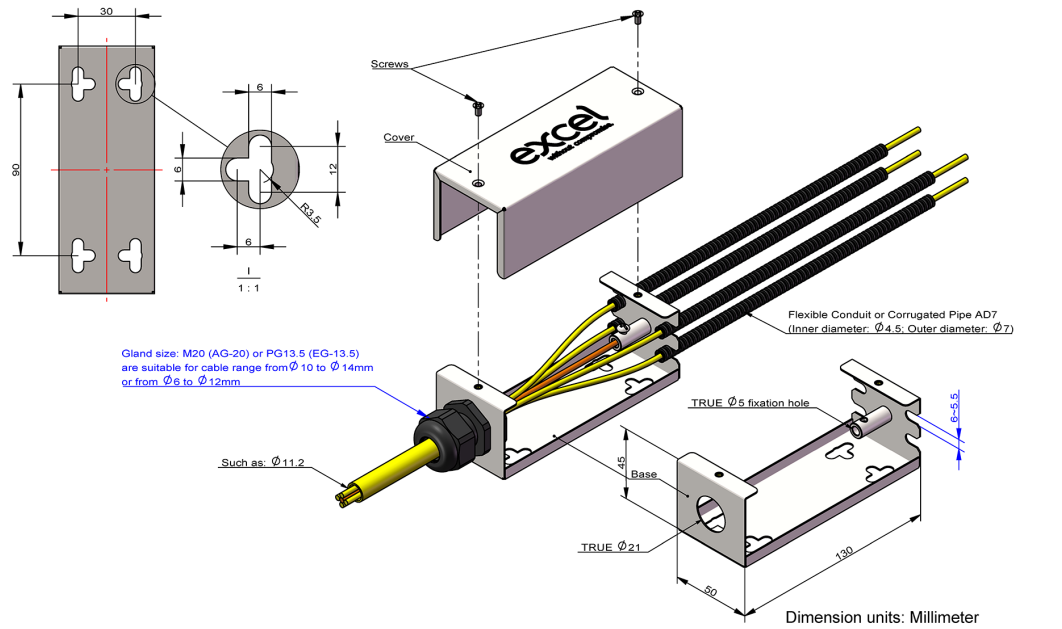

Excel Enbeam Fibre Breakout Kit Up to 144 Fibres

Item Code: 208-171

Suitable for Loose Tube and Tight Buffered Cables

Accommodates up to 12 Breakout Tubes

Fixing point for Central Strength Member

Complete kit includes Breakout Tubing

Robust steel Construction

Mounting holes on rear

Product Overview

The Excel Enbeam 144 Fibre breakout kit allows the distribution of multi core cables via flexible conduit routes to multiple termination locations. The flexible conduit offers protection to sub units as well as tight buffed fibre.

It comes with 25 metres of 7 mm diameter conduit for use with the fibres.

Product Specifications

Feature	Values
Number of Cores	144
With hollow cable	yes
Strain relief	yes
Material	Metal

Excel Enbeam Fibre Breakout Kit Up to 144 Fibres

Item Code: 208-171

Product drawings

Additional specifications

Features	Values
Material	Cold rolled steel
Material thickness	1.2mm
Colour	Black RaI9005
IP Rating	20
Operating Temperature	-20°C to +85°C

Standards