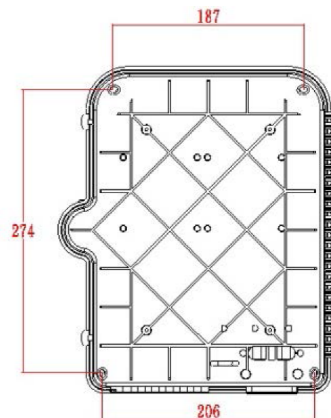

## Product Specifications

Feature	Values
Surface mounted	yes
With couplers	no
Suitable for number of couplers	24
Suitable for type of fibre	Multi mode/single mode
IP-rating	IP55
Ambient temperature	-40...60 °C
Width	237 mm
Height	317 mm
Depth	101 mm

## Product drawing

### Dimensions

317mm x 237mm x 101mm

### Installation Dimensions

274mm x 206mm (187mm)