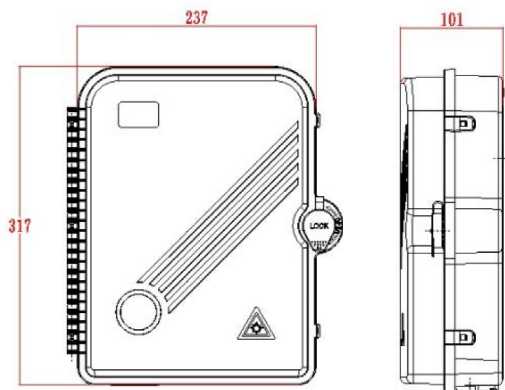

Product Specifications

Feature	Values
Surface mounted	yes
With couplers	no
Suitable for number of couplers	24
Suitable for type of fibre	Multi mode/single mode
IP-rating	IP55
Ambient temperature	-40...60 °C
Width	237 mm
Height	317 mm
Depth	101 mm

Excel Enbeam IP55 Fibre Access Terminal Box
Unloaded up to 24x LC Dup. or 24x SC Sim.
Adaptors

Item Code: 208-173

Additional specifications

Features	Values
Capacity	up to 48 Fibres using LC Duplex / 24 using SC simplex
Weight	6 kgs
Material	ABS
Colour	Grey RAL 7035
Entry Cable Diameter	10.35mm to 13.05mm
Humidity	93% at 40 Degrees C
Air Pressure	62kPa - 101kPa

Included accessories

Accessories	Quantity
Splice protectors	24
Nylon cable tie	10
sealing plugs	24
Wall fixings (sets)	1

Excel Enbeam IP55 Fibre Access Terminal Box Unloaded up to 24x LC Dup. or 24x SC Sim. Adaptors

Item Code: 208-173

Product drawing

Dimensions

317mmx 237mmx101mm

Installation Dimensions

274mm x 206mm(187mm)

Part Number Table

Part Number	Description
208-173	Excel Enbeam IP55 Fibre Access Terminal Box Unloaded up to 24x LC Dup. or 24x SC Sim. Adaptors
208-174	Excel Enbeam IP55 Fibre Access Terminal Box with 12x SC/APC Simplex Adaptors
208-175	Excel Enbeam IP55 Fibre Access Terminal Box with 24x SC/APC Simplex Adaptors
208-176	Excel Enbeam IP55 Fibre Access Terminal Box with 12x Singlemode SC/UPC Simplex Adaptors
208-177	Excel Enbeam IP55 Fibre Access Terminal Box with 24x Singlemode SC/UPC Simplex Adaptors
208-178	Excel Enbeam IP55 Fibre Access Terminal Box with 12x OM3 SC/UPC Simplex Adaptors
208-179	Excel Enbeam IP55 Fibre Access Terminal Box with 24x OM3 SC/UPC Simplex Adaptors
208-180	Excel Enbeam IP55 Fibre Access Terminal Box with 12x OM4 SC/UPC Simplex Adaptors
208-181	Excel Enbeam IP55 Fibre Access Terminal Box with 24x OM4 SC/UPC Simplex Adaptors