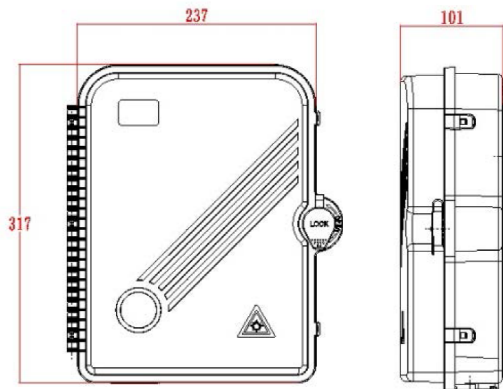

Surface mounted	yes
With couplers	no
Suitable for number of couplers	24
Suitable for type of fibre	Multi mode/single mode
IP-rating	IP55
Ambient temperature	-40...60 °C
Width	237 mm
Height	317 mm
Depth	101 mm

Additional specifications

Features	Values
Capacity	up to 48 Fibres using LC Duplex / 24 using SC simplex
Weight	6 kgs
Material	ABS
Colour	Grey RAL 7035
Entry Cable Diameter	10.35mm to 13.05mm
Humidity	93% at 40 Degrees C
Air Pressure	62kPa – 101kPa

Excel Enbeam IP55 Fibre Access Terminal Box Unloaded up to 24x LC Dup. or 24x SC Sim. Adaptors

Part Code: 208-173

sales@excel-networking.com
excel-networking.com

Included accessories

Accessories	Quantity
Splice protectors	24
Nylon cable tie	10
sealing plugs	24
Wall fixings (sets)	1

Product drawing

Dimensions

317mm x 237mm x 101mm

Installation Dimensions

274mm x 206mm (187mm)

Part Code Table

Part Code	Description
208-173	Excel Enbeam IP55 Fibre Access Terminal Box Unloaded up to 24x LC Dup. or 24x SC Sim. Adaptors
208-174	Excel Enbeam IP55 Fibre Access Terminal Box with 12x SC/APC Simplex Adaptors
208-175	Excel Enbeam IP55 Fibre Access Terminal Box with 24x SC/APC Simplex