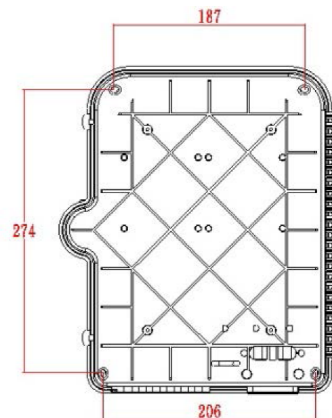

Product Specifications

Feature	Values
Surface mounted	yes
With couplers	no
Suitable for number of couplers	24
Suitable for type of fibre	Multi mode/single mode
IP-rating	IP55
Ambient temperature	-40...60 °C
Width	237 mm
Height	317 mm
Depth	101 mm

Excel Enbeam IP55 Fibre Access Terminal Box
Unloaded up to 24x LC Dup. or 24x SC Sim.
Adaptors

Item Code: 208-173

Additional specifications

Features	Values
Capacity	up to 48 Fibres using LC Duplex / 24 using SC simplex
Weight	6 kgs
Material	ABS
Colour	Grey RAL 7035
Entry Cable Diameter	10.35mm to 13.05mm
Humidity	93% at 40 Degrees C
Air Pressure	62kPa - 101kPa

Item Code: 208-173

Product drawing

Dimensions

317mmx 237mmx101mm

Installation Dimensions

274mm x 206mm(187mm)

Part Number Table

Part Number	Description
208-173	Excel Enbeam IP55 Fibre Access Terminal Box Unloaded up to 24x LC Dup. or 24x SC Sim. Adaptors
208-174	Excel Enbeam IP55 Fibre Access Terminal Box with 12x SC/APC Simplex Adaptors
208-175	Excel Enbeam IP55 Fibre Access Terminal Box with 24x SC/APC Simplex Adaptors
208-176	Excel Enbeam IP55 Fibre Access Terminal Box with 12x Singlemode SC/UPC Simplex Adaptors
208-177	Excel Enbeam IP55 Fibre Access Terminal Box with 24x Singlemode SC/UPC Simplex Adaptors
208-178	Excel Enbeam IP55 Fibre Access Terminal Box with 12x OM3 SC/UPC Simplex Adaptors
208-179	Excel Enbeam IP55 Fibre Access Terminal Box with 24x OM3 SC/UPC Simplex Adaptors
208-180	Excel Enbeam IP55 Fibre Access Terminal Box with 12x OM4 SC/UPC Simplex Adaptors
208-181	Excel Enbeam IP55 Fibre Access Terminal Box with 24x OM4 SC/UPC Simplex Adaptors