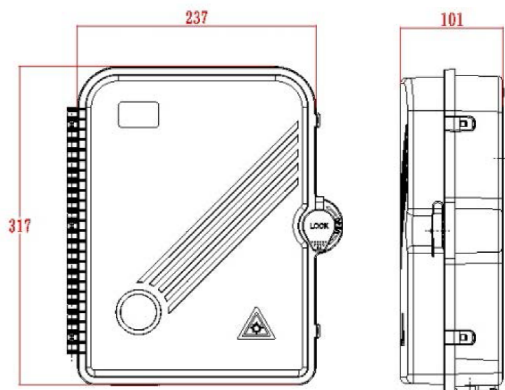

Product Specifications

Feature	Values
Surface mounted	yes
With couplers	no
Suitable for number of couplers	24
Suitable for type of fibre	Multi mode/single mode
IP-rating	IP55
Ambient temperature	-40...60 °C
Width	237 mm
Height	317 mm
Depth	101 mm

Excel Enbeam IP55 Fibre Access Terminal Box
Unloaded up to 24x LC Dup. or 24x SC Sim.
Adaptors

Item Code: 208-173

Additional specifications

Features	Values
Capacity	up to 48 Fibres using LC Duplex / 24 using SC simplex
Weight	6 kgs
Material	ABS
Colour	Grey RAL 7035
Entry Cable Diameter	10.35mm to 13.05mm
Humidity	93% at 40 Degrees C
Air Pressure	62kPa - 101kPa

Included accessories

Accessories	Quantity
Splice protectors	24
Nylon cable tie	10
sealing plugs	24
Wall fixings (sets)	1

Excel Enbeam IP55 Fibre Access Terminal Box Unloaded up to 24x LC Dup. or 24x SC Sim. Adaptors

Item Code: 208-173

Product drawing

Dimensions

317mm x 237mm x 101mm

Installation Dimensions

274mm x 206mm (187mm)

Part Number Table

Part Number	Description
208-173	Excel Enbeam IP55 Fibre Access Terminal Box Unloaded up to 24x LC Dup. or 24x SC Sim. Adaptors
208-174	Excel Enbeam IP55 Fibre Access Terminal Box with 12x SC/APC Simplex Adaptors
208-175	Excel Enbeam IP55 Fibre Access Terminal Box with 24x SC/APC Simplex Adaptors
208-176	Excel Enbeam IP55 Fibre Access Terminal Box with 12x Singlemode SC/UPC Simplex Adaptors
208-177	Excel Enbeam IP55 Fibre Access Terminal Box with 24x Singlemode SC/UPC Simplex Adaptors
208-178	Excel Enbeam IP55 Fibre Access Terminal Box with 12x OM3 SC/UPC Simplex Adaptors
208-179	Excel Enbeam IP55 Fibre Access Terminal Box with 24x OM3 SC/UPC Simplex Adaptors
208-180	Excel Enbeam IP55 Fibre Access Terminal Box with 12x OM4 SC/UPC Simplex Adaptors
208-181	Excel Enbeam IP55 Fibre Access Terminal Box with 24x OM4 SC/UPC Simplex Adaptors