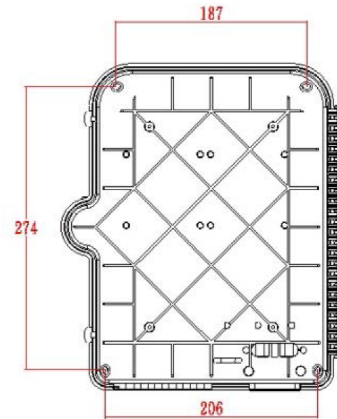

Surface mounted	yes
With couplers	no
Suitable for number of couplers	24
Suitable for type of fibre	Multi mode/single mode
IP-rating	IP55
Ambient temperature	-40...60 °C
Width	237 mm
Height	317 mm
Depth	101 mm

Additional specifications

Features	Values
Capacity	up to 48 Fibres using LC Duplex / 24 using SC simplex
Weight	6 kgs
Material	ABS
Colour	Grey RAL 7035
Entry Cable Diameter	10.35mm to 13.05mm
Humidity	93% at 40 Degrees C
Air Pressure	62kPa – 101kPa

Product drawing

Dimensions

317mm x 237mm x 101mm

Installation Dimensions

274mm x 206mm (187mm)

Part Code Table

Part Code	Description
208-173	Excel Enbeam IP55 Fibre Access Terminal Box Unloaded up to 24x LC Dup. or 24x SC Sim. Adaptors
208-174	Excel Enbeam IP55 Fibre Access Terminal Box with 12x SC/APC Simplex Adaptors
208-175	Excel Enbeam IP55 Fibre Access Terminal Box with 24x SC/APC Simplex

Excel Enbeam IP55 Fibre Access Terminal Box Unloaded up to 24x LC Dup. or 24x SC Sim. Adaptors

Part Code: 208-173

sales@excel-networking.com
excel-networking.com

Adaptors

208-176	Excel Enbeam IP55 Fibre Access Terminal Box with 12x Singlemode SC/UPC Simplex Adaptors
208-177	Excel Enbeam IP55 Fibre Access Terminal Box with 24x Singlemode SC/UPC Simplex Adaptors
208-178	Excel Enbeam IP55 Fibre Access Terminal Box with 12x OM3 SC/UPC Simplex Adaptors
208-179	Excel Enbeam IP55 Fibre Access Terminal Box with 24x OM3 SC/UPC Simplex Adaptors
208-180	Excel Enbeam IP55 Fibre Access Terminal Box with 12x OM4 SC/UPC Simplex Adaptors
208-181	Excel Enbeam IP55 Fibre Access Terminal Box with 24x OM4 SC/UPC Simplex Adaptors