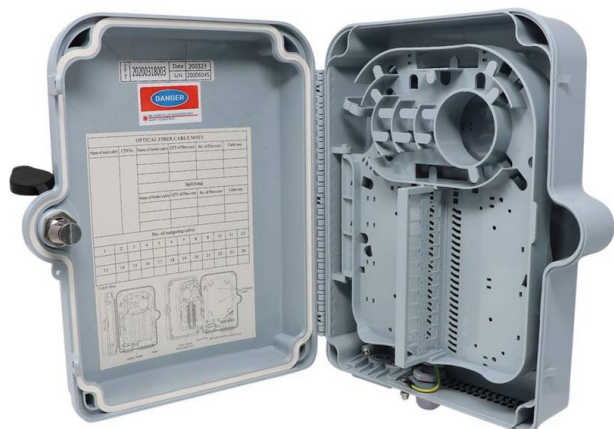

Excel Enbeam IP55 Fibre Access Terminal Box Unloaded up to 24x LC Dup. or 24x SC Sim. Adaptors

Item Code: 208-173

excel
without compromise.

✕ Designated splitter area

✕ IP55 Rated

✕ Lockable

✕ Accepts both SC Simplex Adaptors and LC Duplex Adaptors

✕ RoHS

✕ 25 Year system warranty

Product Overview

The Excel Enbeam IP55 Fibre Access Terminal Box has been designed to house up to 24 SC simplex or 24 LC duplex connections within an IP55 rated housing. Suitable for internal and external applications with branch off cable entry, the hinged splice tray offers the ability to house plc splitters and up to 48 fusion splices.

Product Specifications

Feature	Values
Surface mounted	yes
With couplers	no
Suitable for number of couplers	24
Suitable for type of fibre	Multi mode/single mode
IP-rating	IP55
Ambient temperature	-40...60 °C
Width	237 mm
Height	317 mm
Depth	101 mm

Excel Enbeam IP55 Fibre Access Terminal Box
Unloaded up to 24x LC Dup. or 24x SC Sim.
Adaptors

Item Code: 208-173

Additional specifications

Features	Values
Capacity	up to 48 Fibres using LC Duplex / 24 using SC simplex
Weight	6 kgs
Material	ABS
Colour	Grey RAL 7035
Entry Cable Diameter	10.35mm to 13.05mm
Humidity	93% at 40 Degrees C
Air Pressure	62kPa - 101kPa