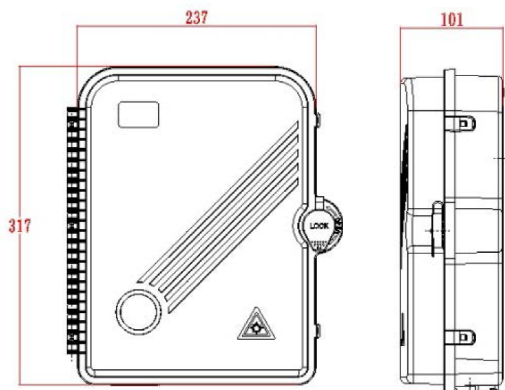

## Product Specifications

Feature	Values
Surface mounted	yes
With couplers	no
Suitable for number of couplers	24
Suitable for type of fibre	Multi mode/single mode
IP-rating	IP55
Ambient temperature	-40...60 °C
Width	237 mm
Height	317 mm
Depth	101 mm

## Product drawing

### Dimensions

317mm x 237mm x 101mm

### Installation Dimensions

274mm x 206mm (187mm)