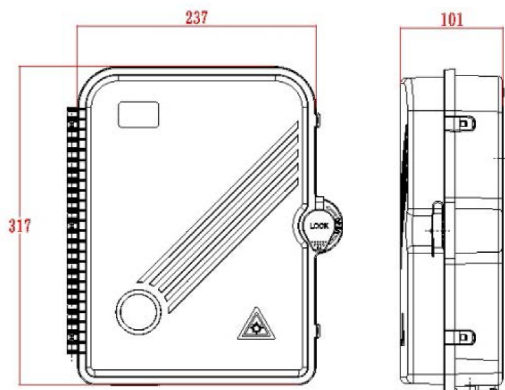

## Product Specifications

Feature	Values
Surface mounted	yes
With couplers	no
Suitable for number of couplers	24
Suitable for type of fibre	Multi mode/single mode
IP-rating	IP55
Ambient temperature	-40...60 °C
Width	237 mm
Height	317 mm
Depth	101 mm

## Product drawing

### Dimensions

317mmx 237mmx101mm

### Installation Dimensions

274mm x 206mm(187mm)