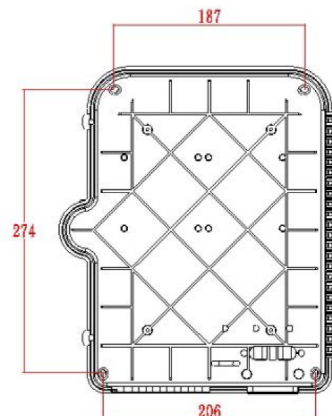

Product Specifications

Feature	Values
Surface mounted	yes
With couplers	no
Suitable for number of couplers	24
Suitable for type of fibre	Multi mode/single mode
IP-rating	IP55
Ambient temperature	-40...60 °C
Width	237 mm
Height	317 mm
Depth	101 mm

Excel Enbeam IP55 Fibre Access Terminal Box
Unloaded up to 24x LC Dup. or 24x SC Sim.
Adaptors

Item Code: 208-173

Additional specifications

Features	Values
Capacity	up to 48 Fibres using LC Duplex / 24 using SC simplex
Weight	6 kgs
Material	ABS
Colour	Grey RAL 7035
Entry Cable Diameter	10.35mm to 13.05mm
Humidity	93% at 40 Degrees C
Air Pressure	62kPa - 101kPa

Item Code: 208-173

Product drawing

Dimensions

317mm x 237mm x 101mm

Installation Dimensions

274mm x 206mm (187mm)

Part Number Table

Part Number	Description
208-173	Excel Enbeam IP55 Fibre Access Terminal Box Unloaded up to 24x LC Dup. or 24x SC Sim. Adaptors
208-174	Excel Enbeam IP55 Fibre Access Terminal Box with 12x SC/APC Simplex Adaptors
208-175	Excel Enbeam IP55 Fibre Access Terminal Box with 24x SC/APC Simplex Adaptors
208-176	Excel Enbeam IP55 Fibre Access Terminal Box with 12x Singlemode SC/UPC Simplex Adaptors
208-177	Excel Enbeam IP55 Fibre Access Terminal Box with 24x Singlemode SC/UPC Simplex Adaptors
208-178	Excel Enbeam IP55 Fibre Access Terminal Box with 12x OM3 SC/UPC Simplex Adaptors
208-179	Excel Enbeam IP55 Fibre Access Terminal Box with 24x OM3 SC/UPC Simplex Adaptors
208-180	Excel Enbeam IP55 Fibre Access Terminal Box with 12x OM4 SC/UPC Simplex Adaptors
208-181	Excel Enbeam IP55 Fibre Access Terminal Box with 24x OM4 SC/UPC Simplex Adaptors