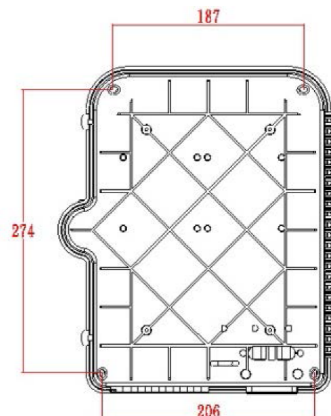

## Product Specifications

Feature	Values
Surface mounted	yes
With couplers	no
Suitable for number of couplers	24
Suitable for type of fibre	Multi mode/single mode
IP-rating	IP55
Ambient temperature	-40...60 °C
Width	237 mm
Height	317 mm
Depth	101 mm

## Product drawing

### Dimensions

317mmx 237mmx101mm

### Installation Dimensions

274mm x 206mm(187mm)