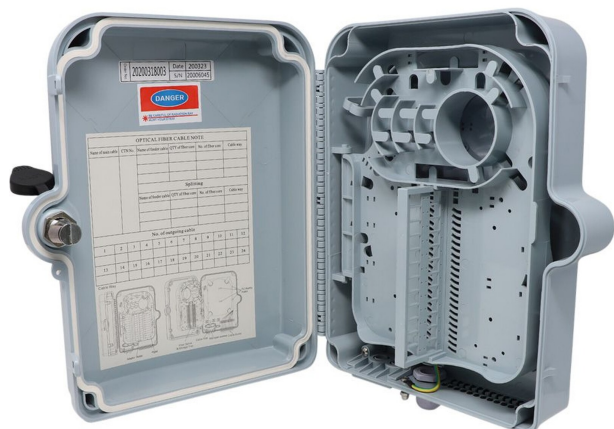

Excel Enbeam IP55 Fibre Access Terminal Box Unloaded up to 24x LC Dup. or 24x SC Sim. Adaptors

Item Code: 208-173

excel
without compromise.

✕ Designated splitter area

✕ IP55 Rated

✕ Lockable

✕ Accepts both SC Simplex Adaptors and LC Duplex Adaptors

✕ RoHS

✕ 25 Year system warranty

Product Overview

The Excel Enbeam IP55 Fibre Access Terminal Box has been designed to house up to 24 SC simplex or 24 LC duplex connections within an IP55 rated housing. Suitable for internal and external applications with branch off cable entry, the hinged splice tray offers the ability to house plc splitters and up to 48 fusion splices.

Product Specifications

Feature	Values
Surface mounted	yes
With couplers	no
Suitable for number of couplers	24
Suitable for type of fibre	Multi mode/single mode
IP-rating	IP55
Ambient temperature	-40...60 °C
Width	237 mm
Height	317 mm
Depth	101 mm

Excel Enbeam IP55 Fibre Access Terminal Box
Unloaded up to 24x LC Dup. or 24x SC Sim.
Adaptors

Item Code: 208-173

Additional specifications

Features	Values
Capacity	up to 48 Fibres using LC Duplex / 24 using SC simplex
Weight	6 kgs
Material	ABS
Colour	Grey RAL 7035
Entry Cable Diameter	10.35mm to 13.05mm
Humidity	93% at 40 Degrees C
Air Pressure	62kPa - 101kPa