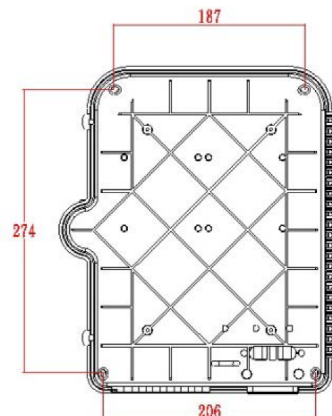

Product Specifications

Feature	Values
Surface mounted	yes
With couplers	no
Suitable for number of couplers	24
Suitable for type of fibre	Multi mode/single mode
IP-rating	IP55
Ambient temperature	-40...60 °C
Width	237 mm
Height	317 mm
Depth	101 mm

Excel Enbeam IP55 Fibre Access Terminal Box
Unloaded up to 24x LC Dup. or 24x SC Sim.
Adaptors

Item Code: 208-173

Additional specifications

Features	Values
Capacity	up to 48 Fibres using LC Duplex / 24 using SC simplex
Weight	6 kgs
Material	ABS
Colour	Grey RAL 7035
Entry Cable Diameter	10.35mm to 13.05mm
Humidity	93% at 40 Degrees C
Air Pressure	62kPa - 101kPa

Item Code: 208-173

Product drawing

Dimensions

317mmx 237mmx101mm

Installation Dimensions

274mm x 206mm(187mm)

Part Number Table

Part Number	Description
208-173	Excel Enbeam IP55 Fibre Access Terminal Box Unloaded up to 24x LC Dup. or 24x SC Sim. Adaptors
208-174	Excel Enbeam IP55 Fibre Access Terminal Box with 12x SC/APC Simplex Adaptors
208-175	Excel Enbeam IP55 Fibre Access Terminal Box with 24x SC/APC Simplex Adaptors
208-176	Excel Enbeam IP55 Fibre Access Terminal Box with 12x Singlemode SC/UPC Simplex Adaptors
208-177	Excel Enbeam IP55 Fibre Access Terminal Box with 24x Singlemode SC/UPC Simplex Adaptors
208-178	Excel Enbeam IP55 Fibre Access Terminal Box with 12x OM3 SC/UPC Simplex Adaptors
208-179	Excel Enbeam IP55 Fibre Access Terminal Box with 24x OM3 SC/UPC Simplex Adaptors
208-180	Excel Enbeam IP55 Fibre Access Terminal Box with 12x OM4 SC/UPC Simplex Adaptors
208-181	Excel Enbeam IP55 Fibre Access Terminal Box with 24x OM4 SC/UPC Simplex Adaptors