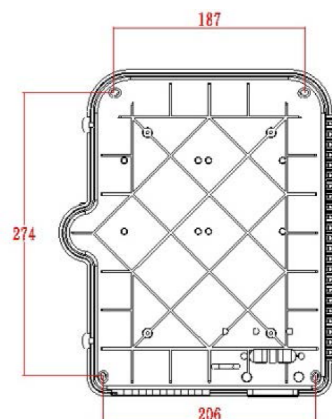

## Product Specifications

Feature	Values
Surface mounted	yes
Type of connector	SC
With couplers	yes
Suitable for number of couplers	24
Suitable for type of fibre	Single mode
IP-rating	IP55
Ambient temperature	-40...60 °C
Width	237 mm
Height	317 mm

## Product drawing

### Dimensions

317mmx 237mmx101mm

### Installation Dimensions

274mm x 206mm(187mm)