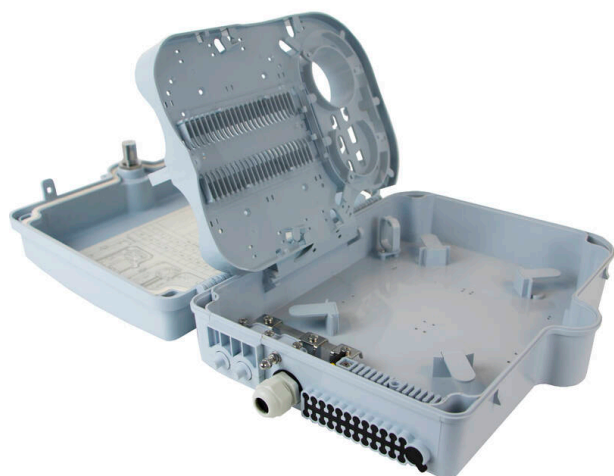

# Excel Enbeam IP55 Fibre Access Terminal Box with 12x SC/APC Simplex Adaptors

Item Code: 208-174

**excel**  
without compromise.

Designated splitter area

IP55 Rated

Lockable

Accepts SC simplex Adaptors

RoHS

## Product Overview

The Excel Enbeam IP55 Fibre Access Terminal Box has been designed to house 24 SC simplex connections within an IP55 rated housing. Suitable for internal and external applications with branch off cable entry, the hinged splice tray offers the ability to house plc splitters and up to 48 fusion splices.

## Product Specifications

Feature	Values
Surface mounted	yes
Type of connector	SC
With couplers	yes
Suitable for number of couplers	24
Suitable for type of fibre	Single mode
IP-rating	IP55
Ambient temperature	-40...60 °C
Width	237 mm
Height	317 mm

# Excel Enbeam IP55 Fibre Access Terminal Box with 12x SC/APC Simplex Adaptors

Item Code: 208-174

Depth	101 mm
-------	--------