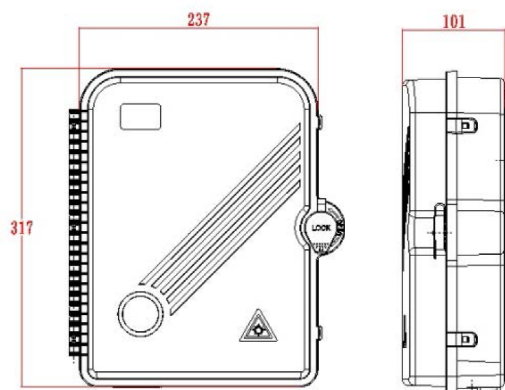

# Excel Enbeam IP55 Fibre Access Terminal Box with 12x SC/APC Simplex Adaptors

Item Code: 208-174

**excel**  
without compromise.

## Product drawing

### Dimensions

317mmx 237mmx101mm

### Installation Dimensions

274mm x 206mm(187mm)