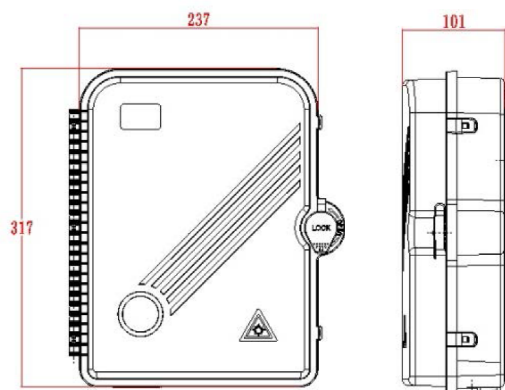

Excel Enbeam IP55 Fibre Access Terminal Box with 12x SC/APC Simplex Adaptors

Item Code: 208-174

excel
without compromise.

Product drawing

Dimensions

317mmx 237mmx101mm