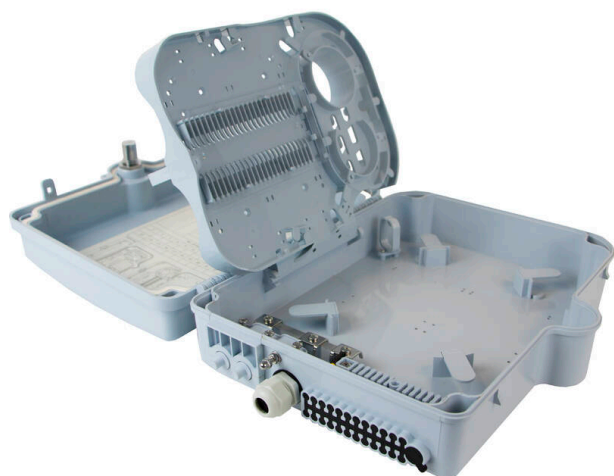

Excel Enbeam IP55 Fibre Access Terminal Box with 12x SC/APC Simplex Adaptors

Item Code: 208-174

excel
without compromise.

✕ Designated splitter area

✕ IP55 Rated

✕ Lockable

✕ Accepts SC simplex Adaptors

✕ RoHS

✕ 25 Year system warranty

✕ CIBSE TM65 Embodied Carbon: 8.193 kg CO2e

Product Overview

The Excel Enbeam IP55 Fibre Access Terminal Box has been designed to house 24 SC simplex connections within an IP55 rated housing. Suitable for internal and external applications with branch off cable entry, the hinged splice tray offers the ability to house plc splitters and up to 48 fusion splices.

Product Specifications

Feature	Values
Surface mounted	yes
Type of connector	SC
With couplers	yes
Suitable for number of couplers	24
Suitable for type of fibre	Single mode
IP-rating	IP55
Ambient temperature	-40...60 °C
Width	237 mm
Height	317 mm
Depth	101 mm

Excel Enbeam IP55 Fibre Access Terminal Box with 12x SC/APC Simplex Adaptors

Item Code: 208-174

Additional specifications

Features	Values
Capacity	up to 48 Fibres using LC Duplex / 24 using SC simplex
Weight	6 kgs
Material	ABS
Colour	Grey RAL 7035
Entry Cable Diameter	10.35mm to 13.05mm
Humidity	93% at 40 Degrees C
Air Pressure	62kPa - 101kPa