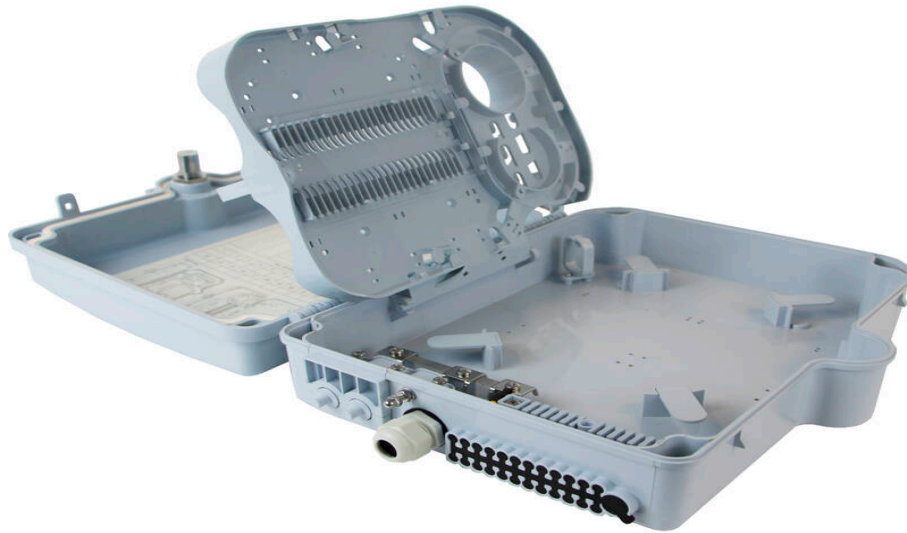

# Excel Enbeam IP55 Fibre Access Terminal Box with 12x SC/APC Simplex Adaptors

Part Code: 208-174

sales@excel-networking.com  
excel-networking.com

CIBSE TM65 Embodied Carbon: 8.193 kg CO2e

## Product Overview

The Excel Enbeam IP55 Fibre Access Terminal Box has been designed to house 24 SC simplex connections within an IP55 rated housing. Suitable for internal and external applications with branch off cable entry, the hinged splice tray offers the ability to house plc splitters and up to 48 fusion splices.

# Excel Enbeam IP55 Fibre Access Terminal Box with 12x SC/APC Simplex Adaptors

Part Code: 208-174

sales@excel-networking.com  
excel-networking.com

Surface mounted	yes
Type of connector	SC
With couplers	yes
Suitable for number of couplers	24
Suitable for type of fibre	Single mode
IP-rating	IP55
Ambient temperature	-40...60 °C
Width	237 mm
Height	317 mm
Depth	101 mm

### Installation Dimensions

274mm x 206mm (187mm)