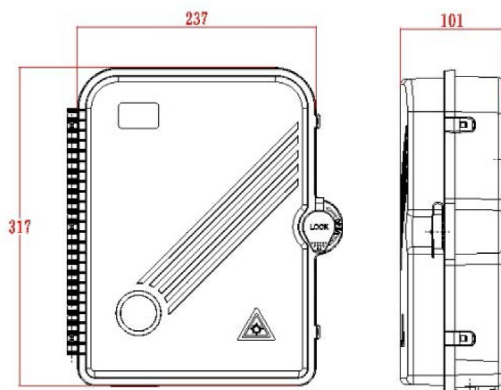

# Excel Enbeam IP55 Fibre Access Terminal Box with 12x SC/APC Simplex Adaptors

Part Code: 208-174

sales@excel-networking.com  
excel-networking.com

## Product drawing

### Dimensions

317mm x 237mm x 101mm

### Installation Dimensions

274mm x 206mm (187mm)