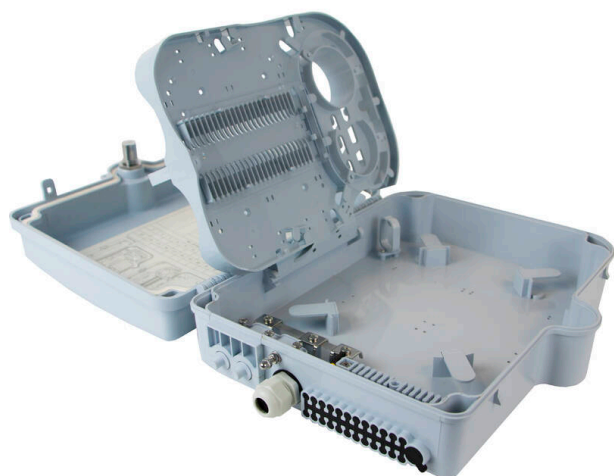

# Excel Enbeam IP55 Fibre Access Terminal Box with 12x SC/APC Simplex Adaptors

Item Code: 208-174

**excel**  
without compromise.

✕ Designated splitter area

✕ IP55 Rated

✕ Lockable

✕ Accepts SC simplex Adaptors

## Product Overview

The Excel Enbeam IP55 Fibre Access Terminal Box has been designed to house 24 SC simplex connections within an IP55 rated housing. Suitable for internal and external applications with branch off cable entry, the hinged splice tray offers the ability to house plc splitters and up to 48 fusion splices.

## Product Specifications

Feature	Values
Surface mounted	yes
Type of connector	SC
With couplers	yes
Suitable for number of couplers	24
Suitable for type of fibre	Single mode
IP-rating	IP55
Ambient temperature	-40...60 °C
Width	237 mm
Height	317 mm
Depth	101 mm

# Excel Enbeam IP55 Fibre Access Terminal Box with 12x SC/APC Simplex Adaptors

Item Code: 208-174