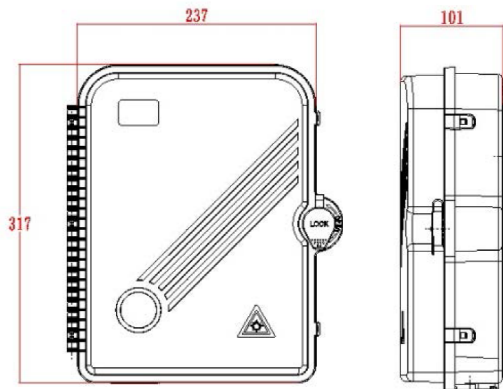

## Additional specifications

| Features             | Values  |
|----------------------|---|
| Capacity             | up to 48 Fibres using LC Duplex / 24 using SC simplex |
| Weight               | 6 kgs   |
| Material             | ABS   |
| Colour               | Grey RAL 7035   |
| Entry Cable Diameter | 10.35mm to 13.05mm                                    |
| Humidity             | 93% at 40 Degrees C                                   |
| Air Pressure         | 62kPa - 101kPa  |

## Product drawing

### Dimensions

317mm x 237mm x 101mm

### Installation Dimensions

274mm x 206mm (187mm)