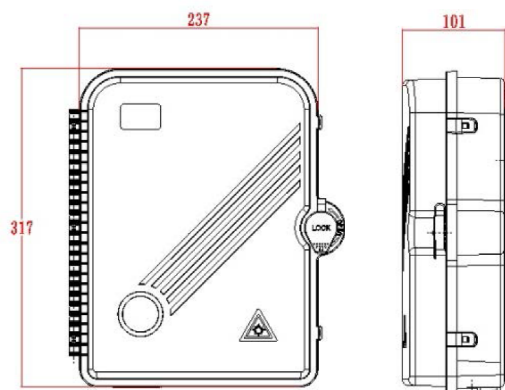

Product Specifications

Feature	Values
Surface mounted	yes
Type of connector	SC
With couplers	yes
Suitable for number of couplers	24
Suitable for type of fibre	Single mode
IP-rating	IP55
Ambient temperature	-40...60 °C
Width	237 mm
Height	317 mm
Depth	101 mm

Excel Enbeam IP55 Fibre Access Terminal Box with 12x SC/APC Simplex Adaptors

Item Code: 208-174

Additional specifications

Features	Values
Capacity	up to 48 Fibres using LC Duplex / 24 using SC simplex
Weight	6 kgs
Material	ABS
Colour	Grey RAL 7035
Entry Cable Diameter	10.35mm to 13.05mm
Humidity	93% at 40 Degrees C
Air Pressure	62kPa - 101kPa

Included accessories

Accessories	Quantity
Splice protectors	24
Nylon cable tie	10
sealing plugs	24
Wall fixings (sets)	1

Excel Enbeam IP55 Fibre Access Terminal Box with 12x SC/APC Simplex Adaptors

Item Code: 208-174

excel
without compromise.

Product drawing

Dimensions

317mmx 237mmx101mm

Installation Dimensions

274mm x 206mm(187mm)

Part Number Table

Part Number	Description
208-173	Excel Enbeam IP55 Fibre Access Terminal Box Unloaded up to 24x LC Dup. or 24x SC Sim. Adaptors
208-174	Excel Enbeam IP55 Fibre Access Terminal Box with 12x SC/APC Simplex Adaptors
208-175	Excel Enbeam IP55 Fibre Access Terminal Box with 24x SC/APC Simplex Adaptors
208-176	Excel Enbeam IP55 Fibre Access Terminal Box with 12x Singlemode SC/UPC Simplex Adaptors
208-177	Excel Enbeam IP55 Fibre Access Terminal Box with 24x Singlemode SC/UPC Simplex Adaptors
208-178	Excel Enbeam IP55 Fibre Access Terminal Box with 12x OM3 SC/UPC Simplex Adaptors
208-179	Excel Enbeam IP55 Fibre Access Terminal Box with 24x OM3 SC/UPC Simplex Adaptors
208-180	Excel Enbeam IP55 Fibre Access Terminal Box with 12x OM4 SC/UPC Simplex Adaptors
208-181	Excel Enbeam IP55 Fibre Access Terminal Box with 24x OM4 SC/UPC Simplex Adaptors