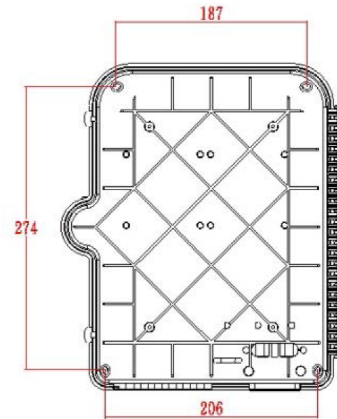

## Additional specifications

| Features             | Values  |
|----------------------|---|
| Capacity             | up to 48 Fibres using LC Duplex / 24 using SC simplex |
| Weight               | 6 kgs   |
| Material             | ABS   |
| Colour               | Grey RAL 7035   |
| Entry Cable Diameter | 10.35mm to 13.05mm                                    |
| Humidity             | 93% at 40 Degrees C                                   |
| Air Pressure         | 62kPa - 101kPa  |

## Product drawing

### Dimensions

317mm x 237mm x 101mm

### Installation Dimensions

274mm x 206mm (187mm)