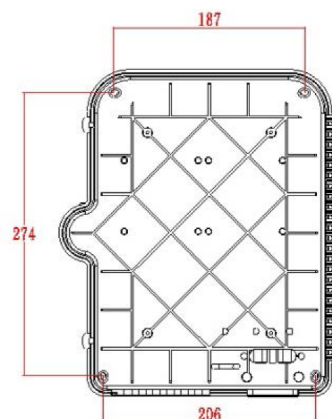

Product Specifications

Feature	Values
Surface mounted	yes
Type of connector	SC
With couplers	yes
Suitable for number of couplers	24
Suitable for type of fibre	Single mode
IP-rating	IP55
Ambient temperature	-40...60 °C
Width	237 mm
Height	317 mm
Depth	101 mm

Excel Enbeam IP55 Fibre Access Terminal Box with 12x SC/APC Simplex Adaptors

Item Code: 208-174

Additional specifications

Features	Values
Capacity	up to 48 Fibres using LC Duplex / 24 using SC simplex
Weight	6 kgs
Material	ABS
Colour	Grey RAL 7035
Entry Cable Diameter	10.35mm to 13.05mm
Humidity	93% at 40 Degrees C
Air Pressure	62kPa - 101kPa

Product drawing

Dimensions

317mmx 237mmx101mm

Installation Dimensions

274mm x 206mm(187mm)

Part Number Table

Part Number	Description
208-173	Excel Enbeam IP55 Fibre Access Terminal Box Unloaded up to 24x LC Dup. or 24x SC Sim. Adaptors
208-174	Excel Enbeam IP55 Fibre Access Terminal Box with 12x SC/APC Simplex Adaptors
208-175	Excel Enbeam IP55 Fibre Access Terminal Box with 24x SC/APC Simplex Adaptors
208-176	Excel Enbeam IP55 Fibre Access Terminal Box with 12x Singlemode SC/UPC Simplex Adaptors
208-177	Excel Enbeam IP55 Fibre Access Terminal Box with 24x Singlemode SC/UPC Simplex Adaptors
208-178	Excel Enbeam IP55 Fibre Access Terminal Box with 12x OM3 SC/UPC Simplex Adaptors
208-179	Excel Enbeam IP55 Fibre Access Terminal Box with 24x OM3 SC/UPC Simplex Adaptors
208-180	Excel Enbeam IP55 Fibre Access Terminal Box with 12x OM4 SC/UPC Simplex Adaptors
208-181	Excel Enbeam IP55 Fibre Access Terminal Box with 24x OM4 SC/UPC Simplex Adaptors