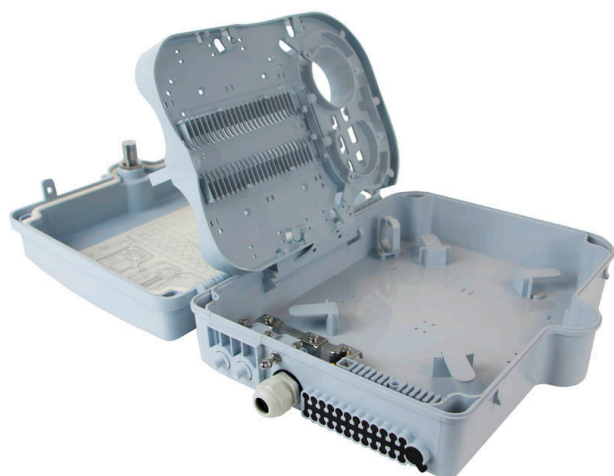

Excel Enbeam IP55 Fibre Access Terminal Box with 12x SC/APC Simplex Adaptors

Item Code: 208-174

excel
without compromise.

✘ Designated splitter area

✘ IP55 Rated

✘ Lockable

✘ Accepts SC simplex Adaptors

✘ RoHS

✘ 25 Year system warranty

✘ CIBSE TM65 Embodied Carbon: 8.193 kg CO2e

Product Overview

The Excel Enbeam IP55 Fibre Access Terminal Box has been designed to house 24 SC simplex connections within an IP55 rated housing. Suitable for internal and external applications with branch off cable entry, the hinged splice tray offers the ability to house plc splitters and up to 48 fusion splices.

Product Specifications

Feature	Values
Surface mounted	yes
Type of connector	SC
With couplers	yes
Suitable for number of couplers	24
Suitable for type of fibre	Single mode
IP-rating	IP55
Ambient temperature	-40...60 °C
Width	237 mm
Height	317 mm
Depth	101 mm

Excel Enbeam IP55 Fibre Access Terminal Box with 12x SC/APC Simplex Adaptors

Item Code: 208-174

Additional specifications

Features	Values
Capacity	up to 48 Fibres using LC Duplex / 24 using SC simplex
Weight	6 kgs
Material	ABS
Colour	Grey RAL 7035
Entry Cable Diameter	10.35mm to 13.05mm
Humidity	93% at 40 Degrees C
Air Pressure	62kPa - 101kPa