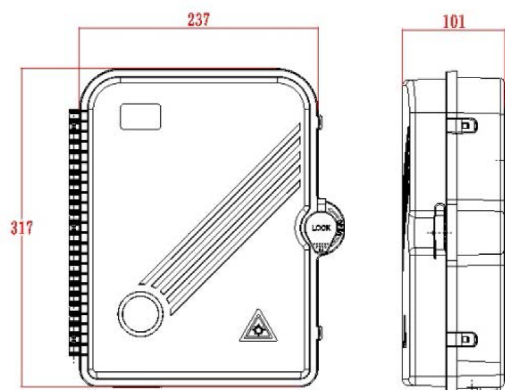

Product Specifications

Feature	Values
Surface mounted	yes
Type of connector	SC
With couplers	yes
Suitable for number of couplers	24
Suitable for type of fibre	Single mode
IP-rating	IP55
Ambient temperature	-40...60 °C
Width	237 mm
Height	317 mm
Depth	101 mm

Excel Enbeam IP55 Fibre Access Terminal Box with 12x SC/APC Simplex Adaptors

Item Code: 208-174

Additional specifications

Features	Values
Capacity	up to 48 Fibres using LC Duplex / 24 using SC simplex
Weight	6 kgs
Material	ABS
Colour	Grey RAL 7035
Entry Cable Diameter	10.35mm to 13.05mm
Humidity	93% at 40 Degrees C
Air Pressure	62kPa - 101kPa

Included accessories

Accessories	Quantity
Splice protectors	24
Nylon cable tie	10
sealing plugs	24
Wall fixings (sets)	1

Excel Enbeam IP55 Fibre Access Terminal Box with 12x SC/APC Simplex Adaptors

Item Code: 208-174

Product drawing

Dimensions

317mmx 237mmx101mm

Installation Dimensions

274mm x 206mm(187mm)

Part Number Table

Part Number	Description
208-173	Excel Enbeam IP55 Fibre Access Terminal Box Unloaded up to 24x LC Dup. or 24x SC Sim. Adaptors
208-174	Excel Enbeam IP55 Fibre Access Terminal Box with 12x SC/APC Simplex Adaptors
208-175	Excel Enbeam IP55 Fibre Access Terminal Box with 24x SC/APC Simplex Adaptors
208-176	Excel Enbeam IP55 Fibre Access Terminal Box with 12x Singlemode SC/UPC Simplex Adaptors
208-177	Excel Enbeam IP55 Fibre Access Terminal Box with 24x Singlemode SC/UPC Simplex Adaptors
208-178	Excel Enbeam IP55 Fibre Access Terminal Box with 12x OM3 SC/UPC Simplex Adaptors
208-179	Excel Enbeam IP55 Fibre Access Terminal Box with 24x OM3 SC/UPC Simplex Adaptors
208-180	Excel Enbeam IP55 Fibre Access Terminal Box with 12x OM4 SC/UPC Simplex Adaptors
208-181	Excel Enbeam IP55 Fibre Access Terminal Box with 24x OM4 SC/UPC Simplex Adaptors