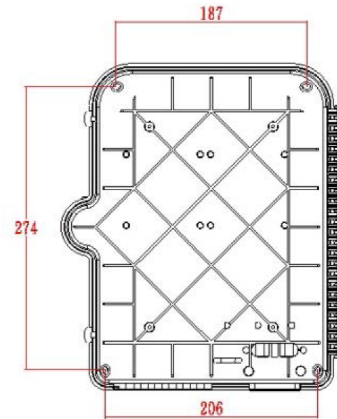

## Additional specifications

Features	Values
Capacity	up to 48 Fibres using LC Duplex / 24 using SC simplex
Weight	6 kgs
Material	ABS
Colour	Grey RAL 7035
Entry Cable Diameter	10.35mm to 13.05mm
Humidity	93% at 40 Degrees C
Air Pressure	62kPa - 101kPa

## Product drawing

### Dimensions

317mm x 237mm x 101mm

### Installation Dimensions

274mm x 206mm (187mm)