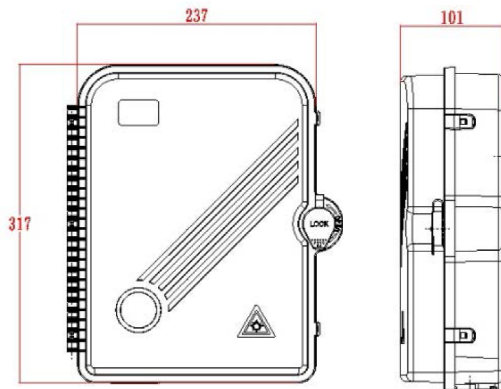

# Excel Enbeam IP55 Fibre Access Terminal Box with 12x SC/APC Simplex Adaptors

Part Code: 208-174

sales@excel-networking.com  
excel-networking.com

## Product drawing

### Dimensions

317mm x 237mm x 101mm

### Installation Dimensions

274mm x 206mm (187mm)