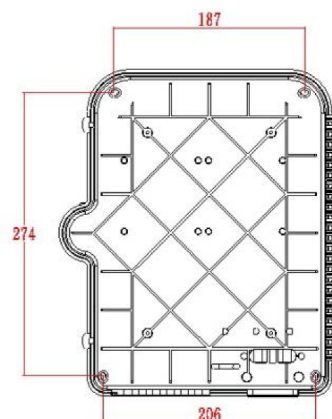

Product Specifications

Feature	Values
Surface mounted	yes
Type of connector	SC
With couplers	yes
Suitable for number of couplers	24
Suitable for type of fibre	Single mode
IP-rating	IP55
Ambient temperature	-40...60 °C
Width	237 mm
Height	317 mm
Depth	101 mm

Excel Enbeam IP55 Fibre Access Terminal Box with 12x SC/APC Simplex Adaptors

Item Code: 208-174

Additional specifications

Features	Values
Capacity	up to 48 Fibres using LC Duplex / 24 using SC simplex
Weight	6 kgs
Material	ABS
Colour	Grey RAL 7035
Entry Cable Diameter	10.35mm to 13.05mm
Humidity	93% at 40 Degrees C
Air Pressure	62kPa - 101kPa

excel
without compromise.

Product drawing

Dimensions

317mmx 237mmx101mm

Installation Dimensions

274mm x 206mm(187mm)

Part Number Table

Part Number	Description
208-173	Excel Enbeam IP55 Fibre Access Terminal Box Unloaded up to 24x LC Dup. or 24x SC Sim. Adaptors
208-174	Excel Enbeam IP55 Fibre Access Terminal Box with 12x SC/APC Simplex Adaptors
208-175	Excel Enbeam IP55 Fibre Access Terminal Box with 24x SC/APC Simplex Adaptors
208-176	Excel Enbeam IP55 Fibre Access Terminal Box with 12x Singlemode SC/UPC Simplex Adaptors
208-177	Excel Enbeam IP55 Fibre Access Terminal Box with 24x Singlemode SC/UPC Simplex Adaptors
208-178	Excel Enbeam IP55 Fibre Access Terminal Box with 12x OM3 SC/UPC Simplex Adaptors
208-179	Excel Enbeam IP55 Fibre Access Terminal Box with 24x OM3 SC/UPC Simplex Adaptors
208-180	Excel Enbeam IP55 Fibre Access Terminal Box with 12x OM4 SC/UPC Simplex Adaptors
208-181	Excel Enbeam IP55 Fibre Access Terminal Box with 24x OM4 SC/UPC Simplex Adaptors