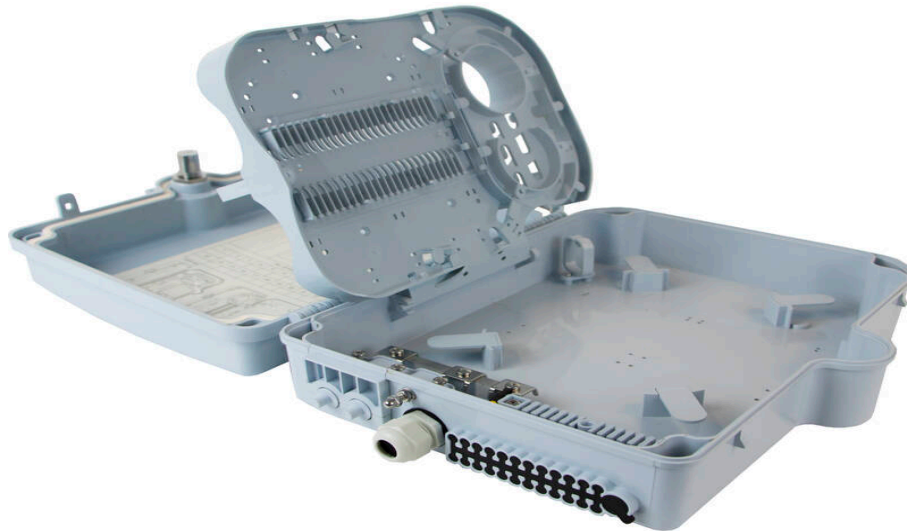

# Excel Enbeam IP55 Fibre Access Terminal Box with 12x SC/APC Simplex Adaptors

Part Code: 208-174

sales@excel-networking.com  
excel-networking.com

CIBSE TM65 Embodied Carbon: 8.193 kg CO2e

## Product Overview

The Excel Enbeam IP55 Fibre Access Terminal Box has been designed to house 24 SC simplex connections within an IP55 rated housing. Suitable for internal and external applications with branch off cable entry, the hinged splice tray offers the ability to house plc splitters and up to 48 fusion splices.

# Excel Enbeam IP55 Fibre Access Terminal Box with 12x SC/APC Simplex Adaptors

Part Code: 208-174

sales@excel-networking.com  
excel-networking.com

|                                 |             |
|---------------------------------|-------------|
| Surface mounted                 | yes         |
| Type of connector               | SC          |
| With couplers                   | yes         |
| Suitable for number of couplers | 24          |
| Suitable for type of fibre      | Single mode |
| IP-rating                       | IP55        |
| Ambient temperature             | -40...60 °C |
| Width                           | 237 mm      |
| Height                          | 317 mm      |
| Depth                           | 101 mm      |

### Installation Dimensions

274mm x 206mm (187mm)