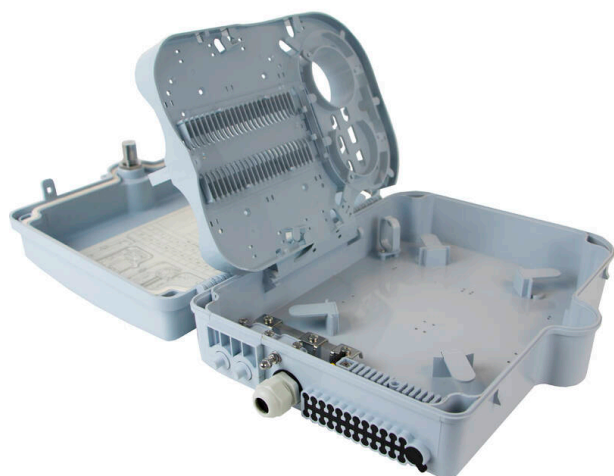

Excel Enbeam IP55 Fibre Access Terminal Box with 24x SC/APC Simplex Adaptors

Item Code: 208-175

excel
without compromise.

✕ Designated splitter area

✕ IP55 Rated

✕ Lockable

✕ Accepts SC simplex Adaptors

✕ RoHS

✕ 25 Year system warranty

✕ CIBSE TM65 Embodied Carbon: 8.549 kg CO2e

Product Overview

The Excel Enbeam IP55 Fibre Access Terminal Box has been designed to house 24 SC simplex connections within an IP55 rated housing. Suitable for internal and external applications with branch off cable entry, the hinged splice tray offers the ability to house plc splitters and up to 48 fusion splices.

Product Specifications

Feature	Values
Surface mounted	yes
Type of connector	SC
With couplers	yes
Suitable for number of couplers	24
Suitable for type of fibre	Single mode
IP-rating	IP55
Ambient temperature	-40...60 °C
Width	237 mm
Height	317 mm
Depth	101 mm

Excel Enbeam IP55 Fibre Access Terminal Box with 24x SC/APC Simplex Adaptors

Item Code: 208-175

Additional specifications

Features	Values
Capacity	up to 48 Fibres using LC Duplex / 24 using SC simplex
Weight	6 kgs
Material	ABS
Colour	Grey RAL 7035
Entry Cable Diameter	10.35mm to 13.05mm
Humidity	93% at 40 Degrees C
Air Pressure	62kPa - 101kPa