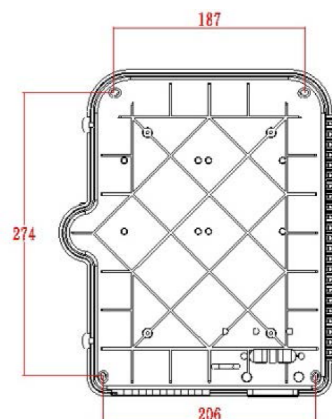

Product Specifications

Feature	Values
Surface mounted	yes
Type of connector	SC
With couplers	yes
Suitable for number of couplers	24
Suitable for type of fibre	Single mode
IP-rating	IP55
Ambient temperature	-40...60 °C
Width	237 mm
Height	317 mm
Depth	101 mm

Excel Enbeam IP55 Fibre Access Terminal Box with 24x SC/APC Simplex Adaptors

Item Code: 208-175

Additional specifications

Features	Values
Capacity	up to 48 Fibres using LC Duplex / 24 using SC simplex
Weight	6 kgs
Material	ABS
Colour	Grey RAL 7035
Entry Cable Diameter	10.35mm to 13.05mm
Humidity	93% at 40 Degrees C
Air Pressure	62kPa - 101kPa

Product drawing

Dimensions

317mm x 237mm x 101mm

Installation Dimensions

274mm x 206mm (187mm)

Part Number Table

Part Number	Description
208-173	Excel Enbeam IP55 Fibre Access Terminal Box Unloaded up to 24x LC Dup. or 24x SC Sim. Adaptors
208-174	Excel Enbeam IP55 Fibre Access Terminal Box with 12x SC/APC Simplex Adaptors
208-175	Excel Enbeam IP55 Fibre Access Terminal Box with 24x SC/APC Simplex Adaptors
208-176	Excel Enbeam IP55 Fibre Access Terminal Box with 12x Singlemode SC/UPC Simplex Adaptors
208-177	Excel Enbeam IP55 Fibre Access Terminal Box with 24x Singlemode SC/UPC Simplex Adaptors
208-178	Excel Enbeam IP55 Fibre Access Terminal Box with 12x OM3 SC/UPC Simplex Adaptors
208-179	Excel Enbeam IP55 Fibre Access Terminal Box with 24x OM3 SC/UPC Simplex Adaptors
208-180	Excel Enbeam IP55 Fibre Access Terminal Box with 12x OM4 SC/UPC Simplex Adaptors
208-181	Excel Enbeam IP55 Fibre Access Terminal Box with 24x OM4 SC/UPC Simplex Adaptors