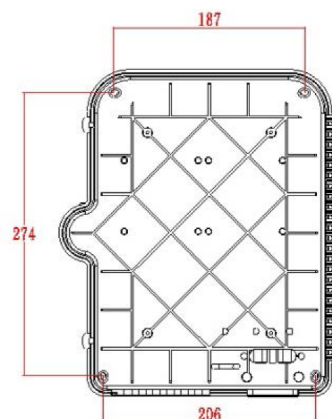

Product Specifications

| Feature | Values |
|---------------------------------|-------------|
| Surface mounted | yes |
| Type of connector | SC |
| With couplers | yes |
| Suitable for number of couplers | 24 |
| Suitable for type of fibre | Single mode |
| IP-rating | IP55 |
| Ambient temperature | -40...60 °C |
| Width | 237 mm |
| Height | 317 mm |
| Depth | 101 mm |

Excel Enbeam IP55 Fibre Access Terminal Box with 24x SC/APC Simplex Adaptors

Item Code: 208-175

Additional specifications

| Features | Values |
|----------------------|---|
| Capacity | up to 48 Fibres using LC Duplex / 24 using SC simplex |
| Weight | 6 kgs |
| Material | ABS |
| Colour | Grey RAL 7035 |
| Entry Cable Diameter | 10.35mm to 13.05mm |
| Humidity | 93% at 40 Degrees C |
| Air Pressure | 62kPa - 101kPa |

Item Code: 208-175

Product drawing

Dimensions

317mmx 237mmx101mm

Installation Dimensions

274mm x 206mm(187mm)

Part Number Table

| Part Number | Description |
|-------------|--|
| 208-173 | Excel Enbeam IP55 Fibre Access Terminal Box Unloaded up to 24x LC Dup. or 24x SC Sim. Adaptors |
| 208-174 | Excel Enbeam IP55 Fibre Access Terminal Box with 12x SC/APC Simplex Adaptors |
| 208-175 | Excel Enbeam IP55 Fibre Access Terminal Box with 24x SC/APC Simplex Adaptors |
| 208-176 | Excel Enbeam IP55 Fibre Access Terminal Box with 12x Singlemode SC/UPC Simplex Adaptors |
| 208-177 | Excel Enbeam IP55 Fibre Access Terminal Box with 24x Singlemode SC/UPC Simplex Adaptors |
| 208-178 | Excel Enbeam IP55 Fibre Access Terminal Box with 12x OM3 SC/UPC Simplex Adaptors |
| 208-179 | Excel Enbeam IP55 Fibre Access Terminal Box with 24x OM3 SC/UPC Simplex Adaptors |
| 208-180 | Excel Enbeam IP55 Fibre Access Terminal Box with 12x OM4 SC/UPC Simplex Adaptors |
| 208-181 | Excel Enbeam IP55 Fibre Access Terminal Box with 24x OM4 SC/UPC Simplex Adaptors |