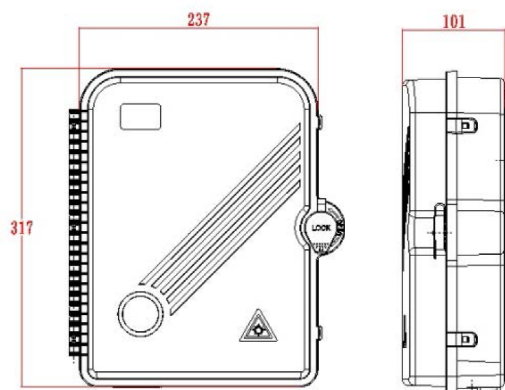

Excel Enbeam IP55 Fibre Access Terminal Box with 24x SC/APC Simplex Adaptors

Item Code: 208-175

excel
without compromise.

Product drawing

Dimensions

317mmx 237mmx101mm