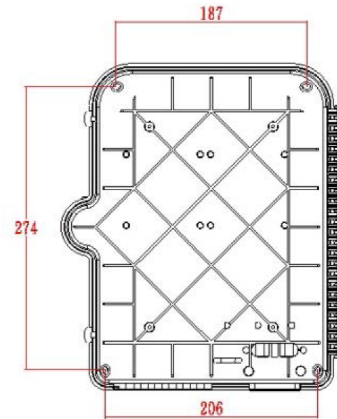

Product Specifications

Feature	Values
---------	--------

Excel Enbeam IP55 Fibre Access Terminal Box with 24x SC/APC Simplex Adaptors

Part Code: 208-175

sales@excel-networking.com
excel-networking.com

Surface mounted	yes
Type of connector	SC
With couplers	yes
Suitable for number of couplers	24
Suitable for type of fibre	Single mode
IP-rating	IP55
Ambient temperature	-40...60 °C
Width	237 mm
Height	317 mm
Depth	101 mm

Additional specifications

Features	Values
Capacity	up to 48 Fibres using LC Duplex / 24 using SC simplex
Weight	6 kgs
Material	ABS
Colour	Grey RAL 7035
Entry Cable Diameter	10.35mm to 13.05mm
Humidity	93% at 40 Degrees C
Air Pressure	62kPa - 101kPa

Product drawing

Dimensions

317mmx 237mmx101mm

Installation Dimensions

274mm x 206mm(187mm)

Part Code Table

Part Code	Description
208-173	Excel Enbeam IP55 Fibre Access Terminal Box Unloaded up to 24x LC Dup. or 24x SC Sim. Adaptors
208-174	Excel Enbeam IP55 Fibre Access Terminal Box with 12x SC/APC Simplex Adaptors
208-175	Excel Enbeam IP55 Fibre Access Terminal Box with 24x SC/APC Simplex

Excel Enbeam IP55 Fibre Access Terminal Box with 24x SC/APC Simplex Adaptors

Part Code: 208-175

sales@excel-networking.com
excel-networking.com

Adaptors

208-176	Excel Enbeam IP55 Fibre Access Terminal Box with 12x Singlemode SC/UPC Simplex Adaptors
208-177	Excel Enbeam IP55 Fibre Access Terminal Box with 24x Singlemode SC/UPC Simplex Adaptors
208-178	Excel Enbeam IP55 Fibre Access Terminal Box with 12x OM3 SC/UPC Simplex Adaptors
208-179	Excel Enbeam IP55 Fibre Access Terminal Box with 24x OM3 SC/UPC Simplex Adaptors
208-180	Excel Enbeam IP55 Fibre Access Terminal Box with 12x OM4 SC/UPC Simplex Adaptors
208-181	Excel Enbeam IP55 Fibre Access Terminal Box with 24x OM4 SC/UPC Simplex Adaptors