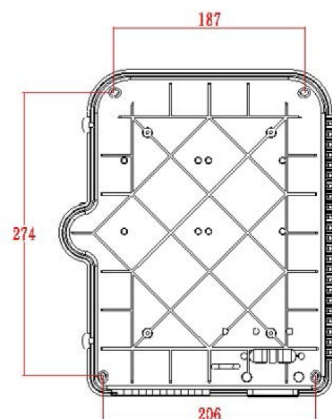

Product Specifications

Feature	Values
Surface mounted	yes
Type of connector	SC
With couplers	yes
Suitable for number of couplers	24
Suitable for type of fibre	Single mode
IP-rating	IP55
Ambient temperature	-40...60 °C
Width	237 mm
Height	317 mm
Depth	101 mm

Excel Enbeam IP55 Fibre Access Terminal Box with 24x SC/APC Simplex Adaptors

Item Code: 208-175

Additional specifications

Features	Values
Capacity	up to 48 Fibres using LC Duplex / 24 using SC simplex
Weight	6 kgs
Material	ABS
Colour	Grey RAL 7035
Entry Cable Diameter	10.35mm to 13.05mm
Humidity	93% at 40 Degrees C
Air Pressure	62kPa - 101kPa

excel
without compromise.

Product drawing

Dimensions

317mmx 237mmx101mm

Installation Dimensions

274mm x 206mm(187mm)

Part Number Table

Part Number	Description
208-173	Excel Enbeam IP55 Fibre Access Terminal Box Unloaded up to 24x LC Dup. or 24x SC Sim. Adaptors
208-174	Excel Enbeam IP55 Fibre Access Terminal Box with 12x SC/APC Simplex Adaptors
208-175	Excel Enbeam IP55 Fibre Access Terminal Box with 24x SC/APC Simplex Adaptors
208-176	Excel Enbeam IP55 Fibre Access Terminal Box with 12x Singlemode SC/UPC Simplex Adaptors
208-177	Excel Enbeam IP55 Fibre Access Terminal Box with 24x Singlemode SC/UPC Simplex Adaptors
208-178	Excel Enbeam IP55 Fibre Access Terminal Box with 12x OM3 SC/UPC Simplex Adaptors
208-179	Excel Enbeam IP55 Fibre Access Terminal Box with 24x OM3 SC/UPC Simplex Adaptors
208-180	Excel Enbeam IP55 Fibre Access Terminal Box with 12x OM4 SC/UPC Simplex Adaptors
208-181	Excel Enbeam IP55 Fibre Access Terminal Box with 24x OM4 SC/UPC Simplex Adaptors