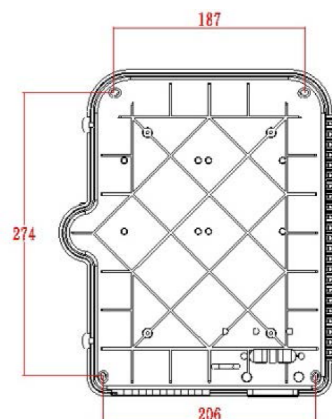

Product Specifications

Feature	Values
Surface mounted	yes
Type of connector	SC
With couplers	yes
Suitable for number of couplers	24
Suitable for type of fibre	Single mode
IP-rating	IP55
Ambient temperature	-40...60 °C
Width	237 mm
Height	317 mm

Excel Enbeam IP55 Fibre Access Terminal Box with 24x SC/APC Simplex Adaptors

Item Code: 208-175

Depth	101 mm
-------	--------

Additional specifications

Features	Values
Capacity	up to 48 Fibres using LC Duplex / 24 using SC simplex
Weight	6 kgs
Material	ABS
Colour	Grey RAL 7035
Entry Cable Diameter	10.35mm to 13.05mm
Humidity	93% at 40 Degrees C
Air Pressure	62kPa - 101kPa

excel
without compromise.

Product drawing

Dimensions

317mmx 237mmx101mm

Installation Dimensions

274mm x 206mm(187mm)

Part Number Table

Part Number	Description
208-173	Excel Enbeam IP55 Fibre Access Terminal Box Unloaded up to 24x LC Dup. or 24x SC Sim. Adaptors
208-174	Excel Enbeam IP55 Fibre Access Terminal Box with 12x SC/APC Simplex Adaptors
208-175	Excel Enbeam IP55 Fibre Access Terminal Box with 24x SC/APC Simplex Adaptors
208-176	Excel Enbeam IP55 Fibre Access Terminal Box with 12x Singlemode SC/UPC Simplex Adaptors
208-177	Excel Enbeam IP55 Fibre Access Terminal Box with 24x Singlemode SC/UPC Simplex Adaptors
208-178	Excel Enbeam IP55 Fibre Access Terminal Box with 12x OM3 SC/UPC Simplex Adaptors
208-179	Excel Enbeam IP55 Fibre Access Terminal Box with 24x OM3 SC/UPC Simplex Adaptors
208-180	Excel Enbeam IP55 Fibre Access Terminal Box with 12x OM4 SC/UPC Simplex Adaptors
208-181	Excel Enbeam IP55 Fibre Access Terminal Box with 24x OM4 SC/UPC Simplex Adaptors