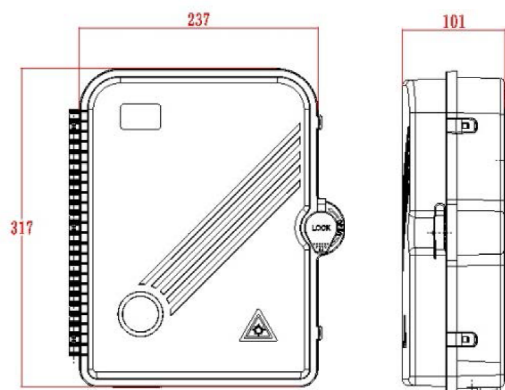

Product Specifications

Feature	Values
Surface mounted	yes
Type of connector	SC
With couplers	yes
Suitable for number of couplers	24
Suitable for type of fibre	Single mode
IP-rating	IP55
Ambient temperature	-40...60 °C
Width	237 mm
Height	317 mm
Depth	101 mm

Excel Enbeam IP55 Fibre Access Terminal Box with 24x SC/APC Simplex Adaptors

Item Code: 208-175

Additional specifications

Features	Values
Capacity	up to 48 Fibres using LC Duplex / 24 using SC simplex
Weight	6 kgs
Material	ABS
Colour	Grey RAL 7035
Entry Cable Diameter	10.35mm to 13.05mm
Humidity	93% at 40 Degrees C
Air Pressure	62kPa - 101kPa

Included accessories

Accessories	Quantity
Splice protectors	24
Nylon cable tie	10
sealing plugs	24
Wall fixings (sets)	1

Excel Enbeam IP55 Fibre Access Terminal Box with 24x SC/APC Simplex Adaptors

Item Code: 208-175

Product drawing

Dimensions

317mm x 237mm x 101mm

Installation Dimensions

274mm x 206mm (187mm)

Part Number Table

Part Number	Description
208-173	Excel Enbeam IP55 Fibre Access Terminal Box Unloaded up to 24x LC Dup. or 24x SC Sim. Adaptors
208-174	Excel Enbeam IP55 Fibre Access Terminal Box with 12x SC/APC Simplex Adaptors
208-175	Excel Enbeam IP55 Fibre Access Terminal Box with 24x SC/APC Simplex Adaptors
208-176	Excel Enbeam IP55 Fibre Access Terminal Box with 12x Singlemode SC/UPC Simplex Adaptors
208-177	Excel Enbeam IP55 Fibre Access Terminal Box with 24x Singlemode SC/UPC Simplex Adaptors
208-178	Excel Enbeam IP55 Fibre Access Terminal Box with 12x OM3 SC/UPC Simplex Adaptors
208-179	Excel Enbeam IP55 Fibre Access Terminal Box with 24x OM3 SC/UPC Simplex Adaptors
208-180	Excel Enbeam IP55 Fibre Access Terminal Box with 12x OM4 SC/UPC Simplex Adaptors
208-181	Excel Enbeam IP55 Fibre Access Terminal Box with 24x OM4 SC/UPC Simplex Adaptors