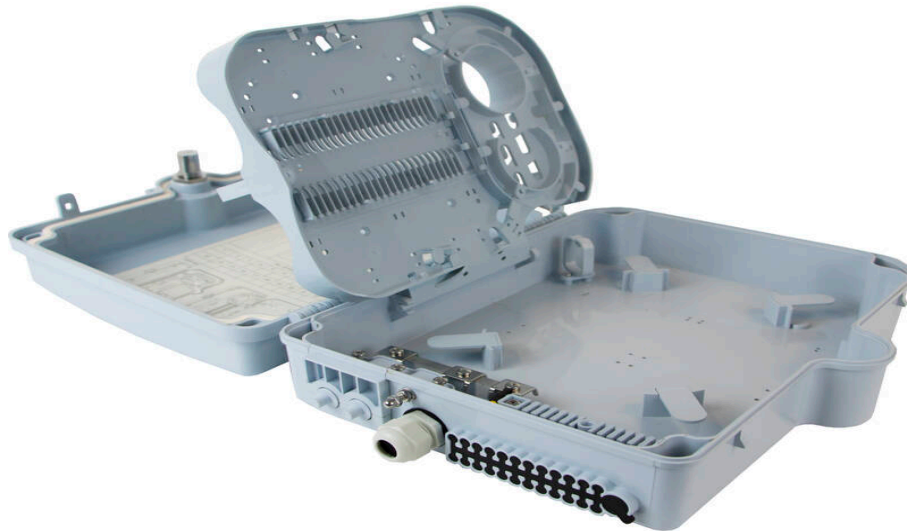

Excel Enbeam IP55 Fibre Access Terminal Box with 24x SC/APC Simplex Adaptors

Part Code: 208-175

sales@excel-networking.com
excel-networking.com

CIBSE TM65 Embodied Carbon: 8.549 kg CO2e

Main Features

- / Designated splitter area
- / Lockable
- / RoHS
- / IP55 Rated
- / Accepts SC simplex Adaptors
- / 25 Year system warranty

Product Overview

The Excel Enbeam IP55 Fibre Access Terminal Box has been designed to house 24 SC simplex connections within an IP55 rated housing. Suitable for internal and external applications with branch off cable entry, the hinged splice tray offers the ability to house plc splitters and up to 48 fusion splices.

Product Specifications

Feature	Values
---------	--------

Excel Enbeam IP55 Fibre Access Terminal Box with 24x SC/APC Simplex Adaptors

Part Code: 208-175

sales@excel-networking.com
excel-networking.com

Surface mounted	yes
Type of connector	SC
With couplers	yes
Suitable for number of couplers	24
Suitable for type of fibre	Single mode
IP-rating	IP55
Ambient temperature	-40...60 °C
Width	237 mm
Height	317 mm
Depth	101 mm

Additional specifications

Features	Values
Capacity	up to 48 Fibres using LC Duplex / 24 using SC simplex
Weight	6 kgs
Material	ABS
Colour	Grey RAL 7035
Entry Cable Diameter	10.35mm to 13.05mm
Humidity	93% at 40 Degrees C
Air Pressure	62kPa - 101kPa