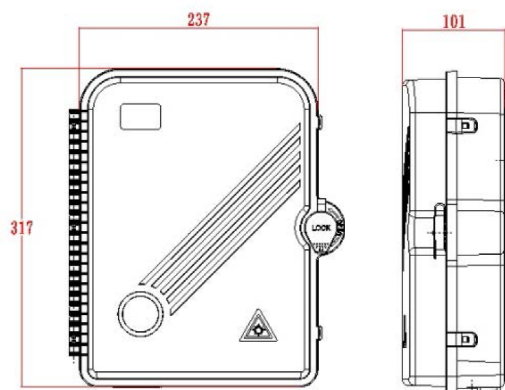

Product Specifications

Feature	Values
Surface mounted	yes
Type of connector	SC
With couplers	yes
Suitable for number of couplers	24
Suitable for type of fibre	Single mode
IP-rating	IP55
Ambient temperature	-40...60 °C
Width	237 mm
Height	317 mm

Excel Enbeam IP55 Fibre Access Terminal Box with 24x SC/APC Simplex Adaptors

Item Code: 208-175

Depth	101 mm
-------	--------

Additional specifications

Features	Values
Capacity	up to 48 Fibres using LC Duplex / 24 using SC simplex
Weight	6 kgs
Material	ABS
Colour	Grey RAL 7035
Entry Cable Diameter	10.35mm to 13.05mm
Humidity	93% at 40 Degrees C
Air Pressure	62kPa - 101kPa

Included accessories

Accessories	Quantity
Splice protectors	24
Nylon cable tie	10
sealing plugs	24
Wall fixings (sets)	1

Excel Enbeam IP55 Fibre Access Terminal Box with 24x SC/APC Simplex Adaptors

Item Code: 208-175

excel
without compromise.

Product drawing

Dimensions

317mmx 237mmx101mm

Installation Dimensions

274mm x 206mm(187mm)

Part Number Table

Part Number	Description
208-173	Excel Enbeam IP55 Fibre Access Terminal Box Unloaded up to 24x LC Dup. or 24x SC Sim. Adaptors
208-174	Excel Enbeam IP55 Fibre Access Terminal Box with 12x SC/APC Simplex Adaptors
208-175	Excel Enbeam IP55 Fibre Access Terminal Box with 24x SC/APC Simplex Adaptors
208-176	Excel Enbeam IP55 Fibre Access Terminal Box with 12x Singlemode SC/UPC Simplex Adaptors
208-177	Excel Enbeam IP55 Fibre Access Terminal Box with 24x Singlemode SC/UPC Simplex Adaptors
208-178	Excel Enbeam IP55 Fibre Access Terminal Box with 12x OM3 SC/UPC Simplex Adaptors
208-179	Excel Enbeam IP55 Fibre Access Terminal Box with 24x OM3 SC/UPC Simplex Adaptors
208-180	Excel Enbeam IP55 Fibre Access Terminal Box with 12x OM4 SC/UPC Simplex Adaptors
208-181	Excel Enbeam IP55 Fibre Access Terminal Box with 24x OM4 SC/UPC Simplex Adaptors