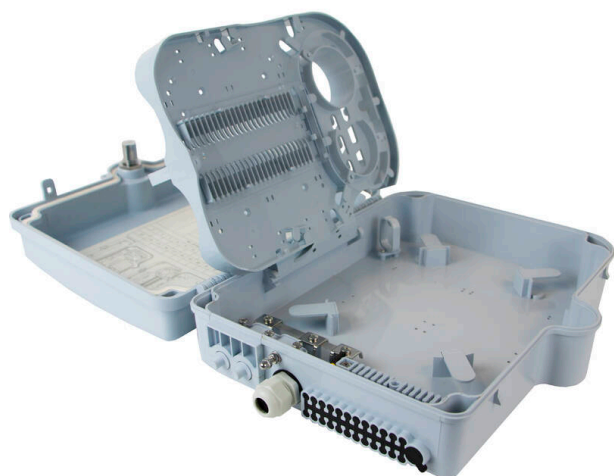

Excel Enbeam IP55 Fibre Access Terminal Box with 24x SC/APC Simplex Adaptors

Item Code: 208-175

excel
without compromise.

✘ Designated splitter area

✘ IP55 Rated

✘ Lockable

✘ Accepts SC simplex Adaptors

✘ RoHS

✘ 25 Year system warranty

✘ CIBSE TM65 Embodied Carbon: 8.549 kg CO2e

Product Overview

The Excel Enbeam IP55 Fibre Access Terminal Box has been designed to house 24 SC simplex connections within an IP55 rated housing. Suitable for internal and external applications with branch off cable entry, the hinged splice tray offers the ability to house plc splitters and up to 48 fusion splices.

Product Specifications

| Feature | Values |
|---------------------------------|-------------|
| Surface mounted | yes |
| Type of connector | SC |
| With couplers | yes |
| Suitable for number of couplers | 24 |
| Suitable for type of fibre | Single mode |
| IP-rating | IP55 |
| Ambient temperature | -40...60 °C |
| Width | 237 mm |
| Height | 317 mm |
| Depth | 101 mm |

Excel Enbeam IP55 Fibre Access Terminal Box with 24x SC/APC Simplex Adaptors

Item Code: 208-175

Additional specifications

| Features | Values |
|----------------------|---|
| Capacity | up to 48 Fibres using LC Duplex / 24 using SC simplex |
| Weight | 6 kgs |
| Material | ABS |
| Colour | Grey RAL 7035 |
| Entry Cable Diameter | 10.35mm to 13.05mm |
| Humidity | 93% at 40 Degrees C |
| Air Pressure | 62kPa - 101kPa |