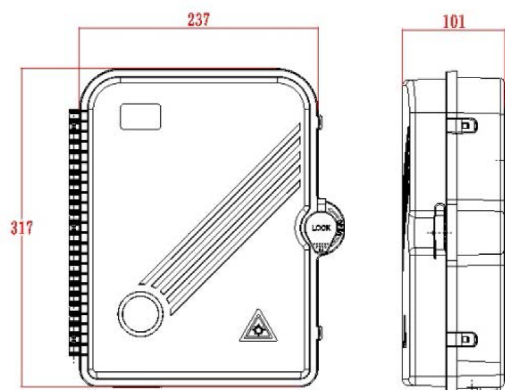

Product Specifications

| Feature | Values |
|---------------------------------|-------------|
| Surface mounted | yes |
| Type of connector | SC |
| With couplers | yes |
| Suitable for number of couplers | 24 |
| Suitable for type of fibre | Single mode |
| IP-rating | IP55 |
| Ambient temperature | -40...60 °C |
| Width | 237 mm |
| Height | 317 mm |
| Depth | 101 mm |

Excel Enbeam IP55 Fibre Access Terminal Box with 24x SC/APC Simplex Adaptors

Item Code: 208-175

Additional specifications

| Features | Values |
|----------------------|---|
| Capacity | up to 48 Fibres using LC Duplex / 24 using SC simplex |
| Weight | 6 kgs |
| Material | ABS |
| Colour | Grey RAL 7035 |
| Entry Cable Diameter | 10.35mm to 13.05mm |
| Humidity | 93% at 40 Degrees C |
| Air Pressure | 62kPa - 101kPa |

Item Code: 208-175

Product drawing

Dimensions

317mmx 237mmx101mm

Installation Dimensions

274mm x 206mm(187mm)

Part Number Table

| Part Number | Description |
|-------------|--|
| 208-173 | Excel Enbeam IP55 Fibre Access Terminal Box Unloaded up to 24x LC Dup. or 24x SC Sim. Adaptors |
| 208-174 | Excel Enbeam IP55 Fibre Access Terminal Box with 12x SC/APC Simplex Adaptors |
| 208-175 | Excel Enbeam IP55 Fibre Access Terminal Box with 24x SC/APC Simplex Adaptors |
| 208-176 | Excel Enbeam IP55 Fibre Access Terminal Box with 12x Singlemode SC/UPC Simplex Adaptors |
| 208-177 | Excel Enbeam IP55 Fibre Access Terminal Box with 24x Singlemode SC/UPC Simplex Adaptors |
| 208-178 | Excel Enbeam IP55 Fibre Access Terminal Box with 12x OM3 SC/UPC Simplex Adaptors |
| 208-179 | Excel Enbeam IP55 Fibre Access Terminal Box with 24x OM3 SC/UPC Simplex Adaptors |
| 208-180 | Excel Enbeam IP55 Fibre Access Terminal Box with 12x OM4 SC/UPC Simplex Adaptors |
| 208-181 | Excel Enbeam IP55 Fibre Access Terminal Box with 24x OM4 SC/UPC Simplex Adaptors |