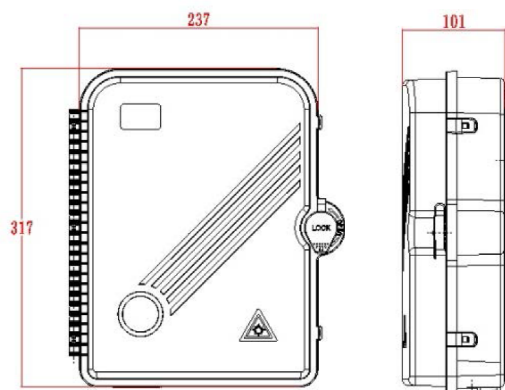

Product Specifications

| Feature | Values |
|---------------------------------|-------------|
| Surface mounted | yes |
| Type of connector | SC |
| With couplers | yes |
| Suitable for number of couplers | 24 |
| Suitable for type of fibre | Single mode |
| IP-rating | IP55 |
| Ambient temperature | -40...60 °C |
| Width | 237 mm |
| Height | 317 mm |
| Depth | 101 mm |

Excel Enbeam IP55 Fibre Access Terminal Box with 24x SC/APC Simplex Adaptors

Item Code: 208-175

Additional specifications

| Features | Values |
|----------------------|---|
| Capacity | up to 48 Fibres using LC Duplex / 24 using SC simplex |
| Weight | 6 kgs |
| Material | ABS |
| Colour | Grey RAL 7035 |
| Entry Cable Diameter | 10.35mm to 13.05mm |
| Humidity | 93% at 40 Degrees C |
| Air Pressure | 62kPa - 101kPa |

Included accessories

| Accessories | Quantity |
|---------------------|----------|
| Splice protectors | 24 |
| Nylon cable tie | 10 |
| sealing plugs | 24 |
| Wall fixings (sets) | 1 |

Excel Enbeam IP55 Fibre Access Terminal Box with 24x SC/APC Simplex Adaptors

Item Code: 208-175

excel
without compromise.

Product drawing

Dimensions

317mmx 237mmx101mm

Installation Dimensions

274mm x 206mm(187mm)

Part Number Table