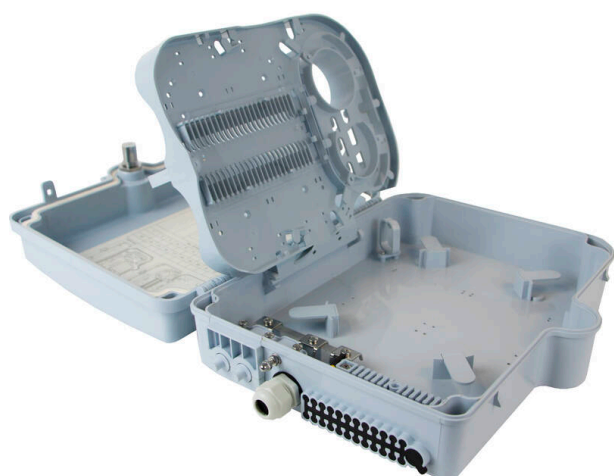

Excel Enbeam IP55 Fibre Access Terminal Box with 24x SC/APC Simplex Adaptors

Item Code: 208-175

excel
without compromise.

Designated splitter area

IP55 Rated

Lockable

Accepts SC simplex Adaptors

RoHS

25 Year system warranty

CIBSE TM65 Embodied Carbon: 8.549 kg CO2e

Product Overview

The Excel Enbeam IP55 Fibre Access Terminal Box has been designed to house 24 SC simplex connections within an IP55 rated housing. Suitable for internal and external applications with branch off cable entry, the hinged splice tray offers the ability to house plc splitters and up to 48 fusion splices.

Product Specifications

Feature	Values
Surface mounted	yes
Type of connector	SC
With couplers	yes
Suitable for number of couplers	24
Suitable for type of fibre	Single mode
IP-rating	IP55
Ambient temperature	-40...60 °C
Width	237 mm
Height	317 mm

Excel Enbeam IP55 Fibre Access Terminal Box with 24x SC/APC Simplex Adaptors

Item Code: 208-175

Depth	101 mm
-------	--------

Additional specifications

Features	Values
Capacity	up to 48 Fibres using LC Duplex / 24 using SC simplex
Weight	6 kgs
Material	ABS
Colour	Grey RAL 7035
Entry Cable Diameter	10.35mm to 13.05mm
Humidity	93% at 40 Degrees C
Air Pressure	62kPa - 101kPa