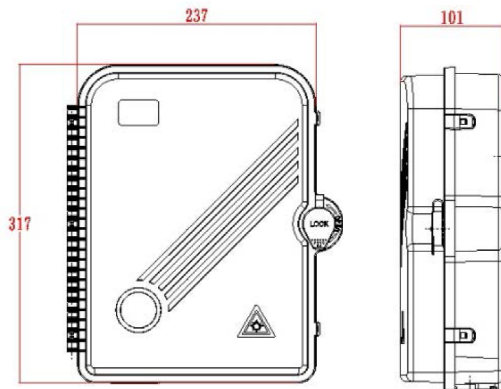

Product Specifications

Feature	Values
---------	--------

Excel Enbeam IP55 Fibre Access Terminal Box with 24x SC/APC Simplex Adaptors

Part Code: 208-175

sales@excel-networking.com
excel-networking.com

Surface mounted	yes
Type of connector	SC
With couplers	yes
Suitable for number of couplers	24
Suitable for type of fibre	Single mode
IP-rating	IP55
Ambient temperature	-40...60 °C
Width	237 mm
Height	317 mm
Depth	101 mm

Additional specifications

Features	Values
Capacity	up to 48 Fibres using LC Duplex / 24 using SC simplex
Weight	6 kgs
Material	ABS
Colour	Grey RAL 7035
Entry Cable Diameter	10.35mm to 13.05mm
Humidity	93% at 40 Degrees C
Air Pressure	62kPa - 101kPa

Excel Enbeam IP55 Fibre Access Terminal Box with 24x SC/APC Simplex Adaptors

Part Code: 208-175

sales@excel-networking.com
excel-networking.com

Included accessories

Accessories	Quantity
Splice protectors	24
Nylon cable tie	10
sealing plugs	24
Wall fixings (sets)	1

Product drawing

Dimensions

317mmx 237mmx101mm

Installation Dimensions

274mm x 206mm(187mm)

Part Code Table

Part Code	Description
208-173	Excel Enbeam IP55 Fibre Access Terminal Box Unloaded up to 24x LC Dup. or 24x SC Sim. Adaptors
208-174	Excel Enbeam IP55 Fibre Access Terminal Box with 12x SC/APC Simplex Adaptors
208-175	Excel Enbeam IP55 Fibre Access Terminal Box with 24x SC/APC Simplex