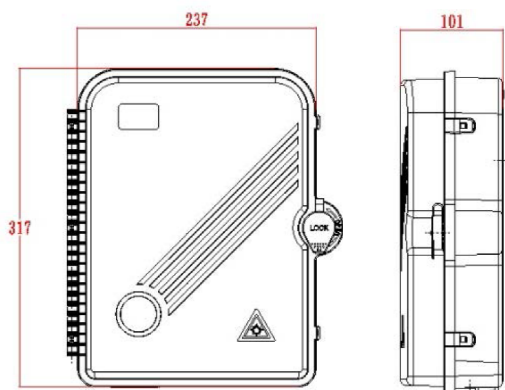

Product Specifications

Feature	Values
Surface mounted	yes
Type of connector	SC
With couplers	yes
Suitable for number of couplers	24
Suitable for type of fibre	Single mode
IP-rating	IP55
Ambient temperature	-40...60 °C
Width	237 mm
Height	317 mm
Depth	101 mm

Excel Enbeam IP55 Fibre Access Terminal Box with 24x SC/APC Simplex Adaptors

Item Code: 208-175

Additional specifications

Features	Values
Capacity	up to 48 Fibres using LC Duplex / 24 using SC simplex
Weight	6 kgs
Material	ABS
Colour	Grey RAL 7035
Entry Cable Diameter	10.35mm to 13.05mm
Humidity	93% at 40 Degrees C
Air Pressure	62kPa - 101kPa

Included accessories

Accessories	Quantity
Splice protectors	24
Nylon cable tie	10
sealing plugs	24
Wall fixings (sets)	1

Excel Enbeam IP55 Fibre Access Terminal Box with 24x SC/APC Simplex Adaptors

Item Code: 208-175

excel
without compromise.

Product drawing

Dimensions

317mmx 237mmx101mm

Installation Dimensions

274mm x 206mm(187mm)

Part Number Table

Part Number	Description
208-173	Excel Enbeam IP55 Fibre Access Terminal Box Unloaded up to 24x LC Dup. or 24x SC Sim. Adaptors
208-174	Excel Enbeam IP55 Fibre Access Terminal Box with 12x SC/APC Simplex Adaptors
208-175	Excel Enbeam IP55 Fibre Access Terminal Box with 24x SC/APC Simplex Adaptors
208-176	Excel Enbeam IP55 Fibre Access Terminal Box with 12x Singlemode SC/UPC Simplex Adaptors
208-177	Excel Enbeam IP55 Fibre Access Terminal Box with 24x Singlemode SC/UPC Simplex Adaptors
208-178	Excel Enbeam IP55 Fibre Access Terminal Box with 12x OM3 SC/UPC Simplex Adaptors
208-179	Excel Enbeam IP55 Fibre Access Terminal Box with 24x OM3 SC/UPC Simplex Adaptors
208-180	Excel Enbeam IP55 Fibre Access Terminal Box with 12x OM4 SC/UPC Simplex Adaptors
208-181	Excel Enbeam IP55 Fibre Access Terminal Box with 24x OM4 SC/UPC Simplex Adaptors