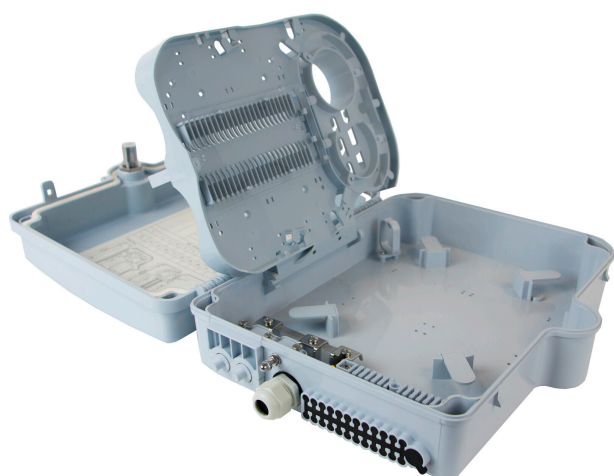

# Excel Enbeam IP55 Fibre Access Terminal Box with 24x SC/APC Simplex Adaptors

Item Code: 208-175

**excel**  
without compromise.

✕ Designated splitter area

✕ IP55 Rated

✕ Lockable

✕ Accepts SC simplex Adaptors

## Product Overview

The Excel Enbeam IP55 Fibre Access Terminal Box has been designed to house 24 SC simplex connections within an IP55 rated housing. Suitable for internal and external applications with branch off cable entry, the hinged splice tray offers the ability to house plc splitters and up to 48 fusion splices.

## Product Specifications

Feature	Values
Surface mounted	yes
Type of connector	SC
With couplers	yes
Suitable for number of couplers	24
Suitable for type of fibre	Single mode
IP-rating	IP55
Ambient temperature	-40...60 °C
Width	237 mm
Height	317 mm
Depth	101 mm

# Excel Enbeam IP55 Fibre Access Terminal Box with 24x SC/APC Simplex Adaptors

Item Code: 208-175