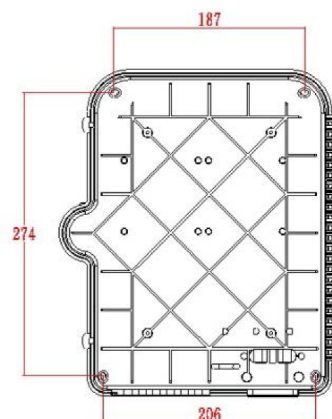

Product Specifications

| Feature | Values |
|---------------------------------|-------------|
| Surface mounted | yes |
| Type of connector | SC |
| With couplers | yes |
| Suitable for number of couplers | 24 |
| Suitable for type of fibre | Single mode |
| IP-rating | IP55 |
| Ambient temperature | -40...60 °C |
| Width | 237 mm |
| Height | 317 mm |
| Depth | 101 mm |

Excel Enbeam IP55 Fibre Access Terminal Box with 24x SC/APC Simplex Adaptors

Item Code: 208-175

Additional specifications

| Features | Values |
|----------------------|---|
| Capacity | up to 48 Fibres using LC Duplex / 24 using SC simplex |
| Weight | 6 kgs |
| Material | ABS |
| Colour | Grey RAL 7035 |
| Entry Cable Diameter | 10.35mm to 13.05mm |
| Humidity | 93% at 40 Degrees C |
| Air Pressure | 62kPa - 101kPa |

Item Code: 208-175

excel
without compromise.

Product drawing

Dimensions

317mmx 237mmx101mm

Installation Dimensions

274mm x 206mm(187mm)

Part Number Table

| Part Number | Description |
|-------------|--|
| 208-173 | Excel Enbeam IP55 Fibre Access Terminal Box Unloaded up to 24x LC Dup. or 24x SC Sim. Adaptors |
| 208-174 | Excel Enbeam IP55 Fibre Access Terminal Box with 12x SC/APC Simplex Adaptors |
| 208-175 | Excel Enbeam IP55 Fibre Access Terminal Box with 24x SC/APC Simplex Adaptors |
| 208-176 | Excel Enbeam IP55 Fibre Access Terminal Box with 12x Singlemode SC/UPC Simplex Adaptors |
| 208-177 | Excel Enbeam IP55 Fibre Access Terminal Box with 24x Singlemode SC/UPC Simplex Adaptors |
| 208-178 | Excel Enbeam IP55 Fibre Access Terminal Box with 12x OM3 SC/UPC Simplex Adaptors |
| 208-179 | Excel Enbeam IP55 Fibre Access Terminal Box with 24x OM3 SC/UPC Simplex Adaptors |
| 208-180 | Excel Enbeam IP55 Fibre Access Terminal Box with 12x OM4 SC/UPC Simplex Adaptors |
| 208-181 | Excel Enbeam IP55 Fibre Access Terminal Box with 24x OM4 SC/UPC Simplex Adaptors |