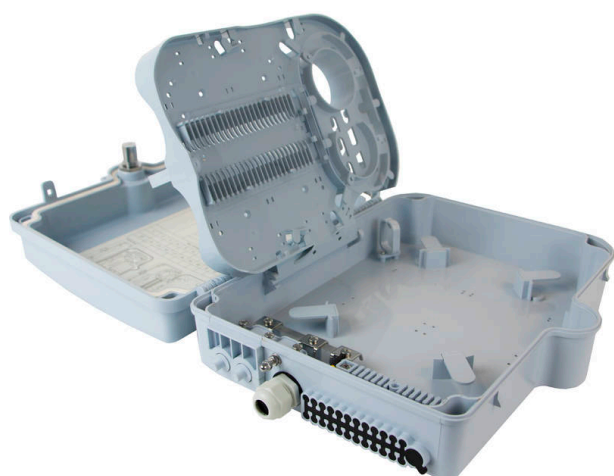

Excel Enbeam IP55 Fibre Access Terminal Box with 24x SC/APC Simplex Adaptors

Item Code: 208-175

excel
without compromise.

✕ Designated splitter area

✕ IP55 Rated

✕ Lockable

✕ Accepts SC simplex Adaptors

✕ RoHS

✕ 25 Year system warranty

Product Overview

The Excel Enbeam IP55 Fibre Access Terminal Box has been designed to house 24 SC simplex connections within an IP55 rated housing. Suitable for internal and external applications with branch off cable entry, the hinged splice tray offers the ability to house plc splitters and up to 48 fusion splices.

Product Specifications

| Feature | Values |
|---------------------------------|-------------|
| Surface mounted | yes |
| Type of connector | SC |
| With couplers | yes |
| Suitable for number of couplers | 24 |
| Suitable for type of fibre | Single mode |
| IP-rating | IP55 |
| Ambient temperature | -40...60 °C |
| Width | 237 mm |
| Height | 317 mm |
| Depth | 101 mm |

Excel Enbeam IP55 Fibre Access Terminal Box with 24x SC/APC Simplex Adaptors

Item Code: 208-175

Additional specifications

| Features | Values |
|----------------------|---|
| Capacity | up to 48 Fibres using LC Duplex / 24 using SC simplex |
| Weight | 6 kgs |
| Material | ABS |
| Colour | Grey RAL 7035 |
| Entry Cable Diameter | 10.35mm to 13.05mm |
| Humidity | 93% at 40 Degrees C |
| Air Pressure | 62kPa - 101kPa |